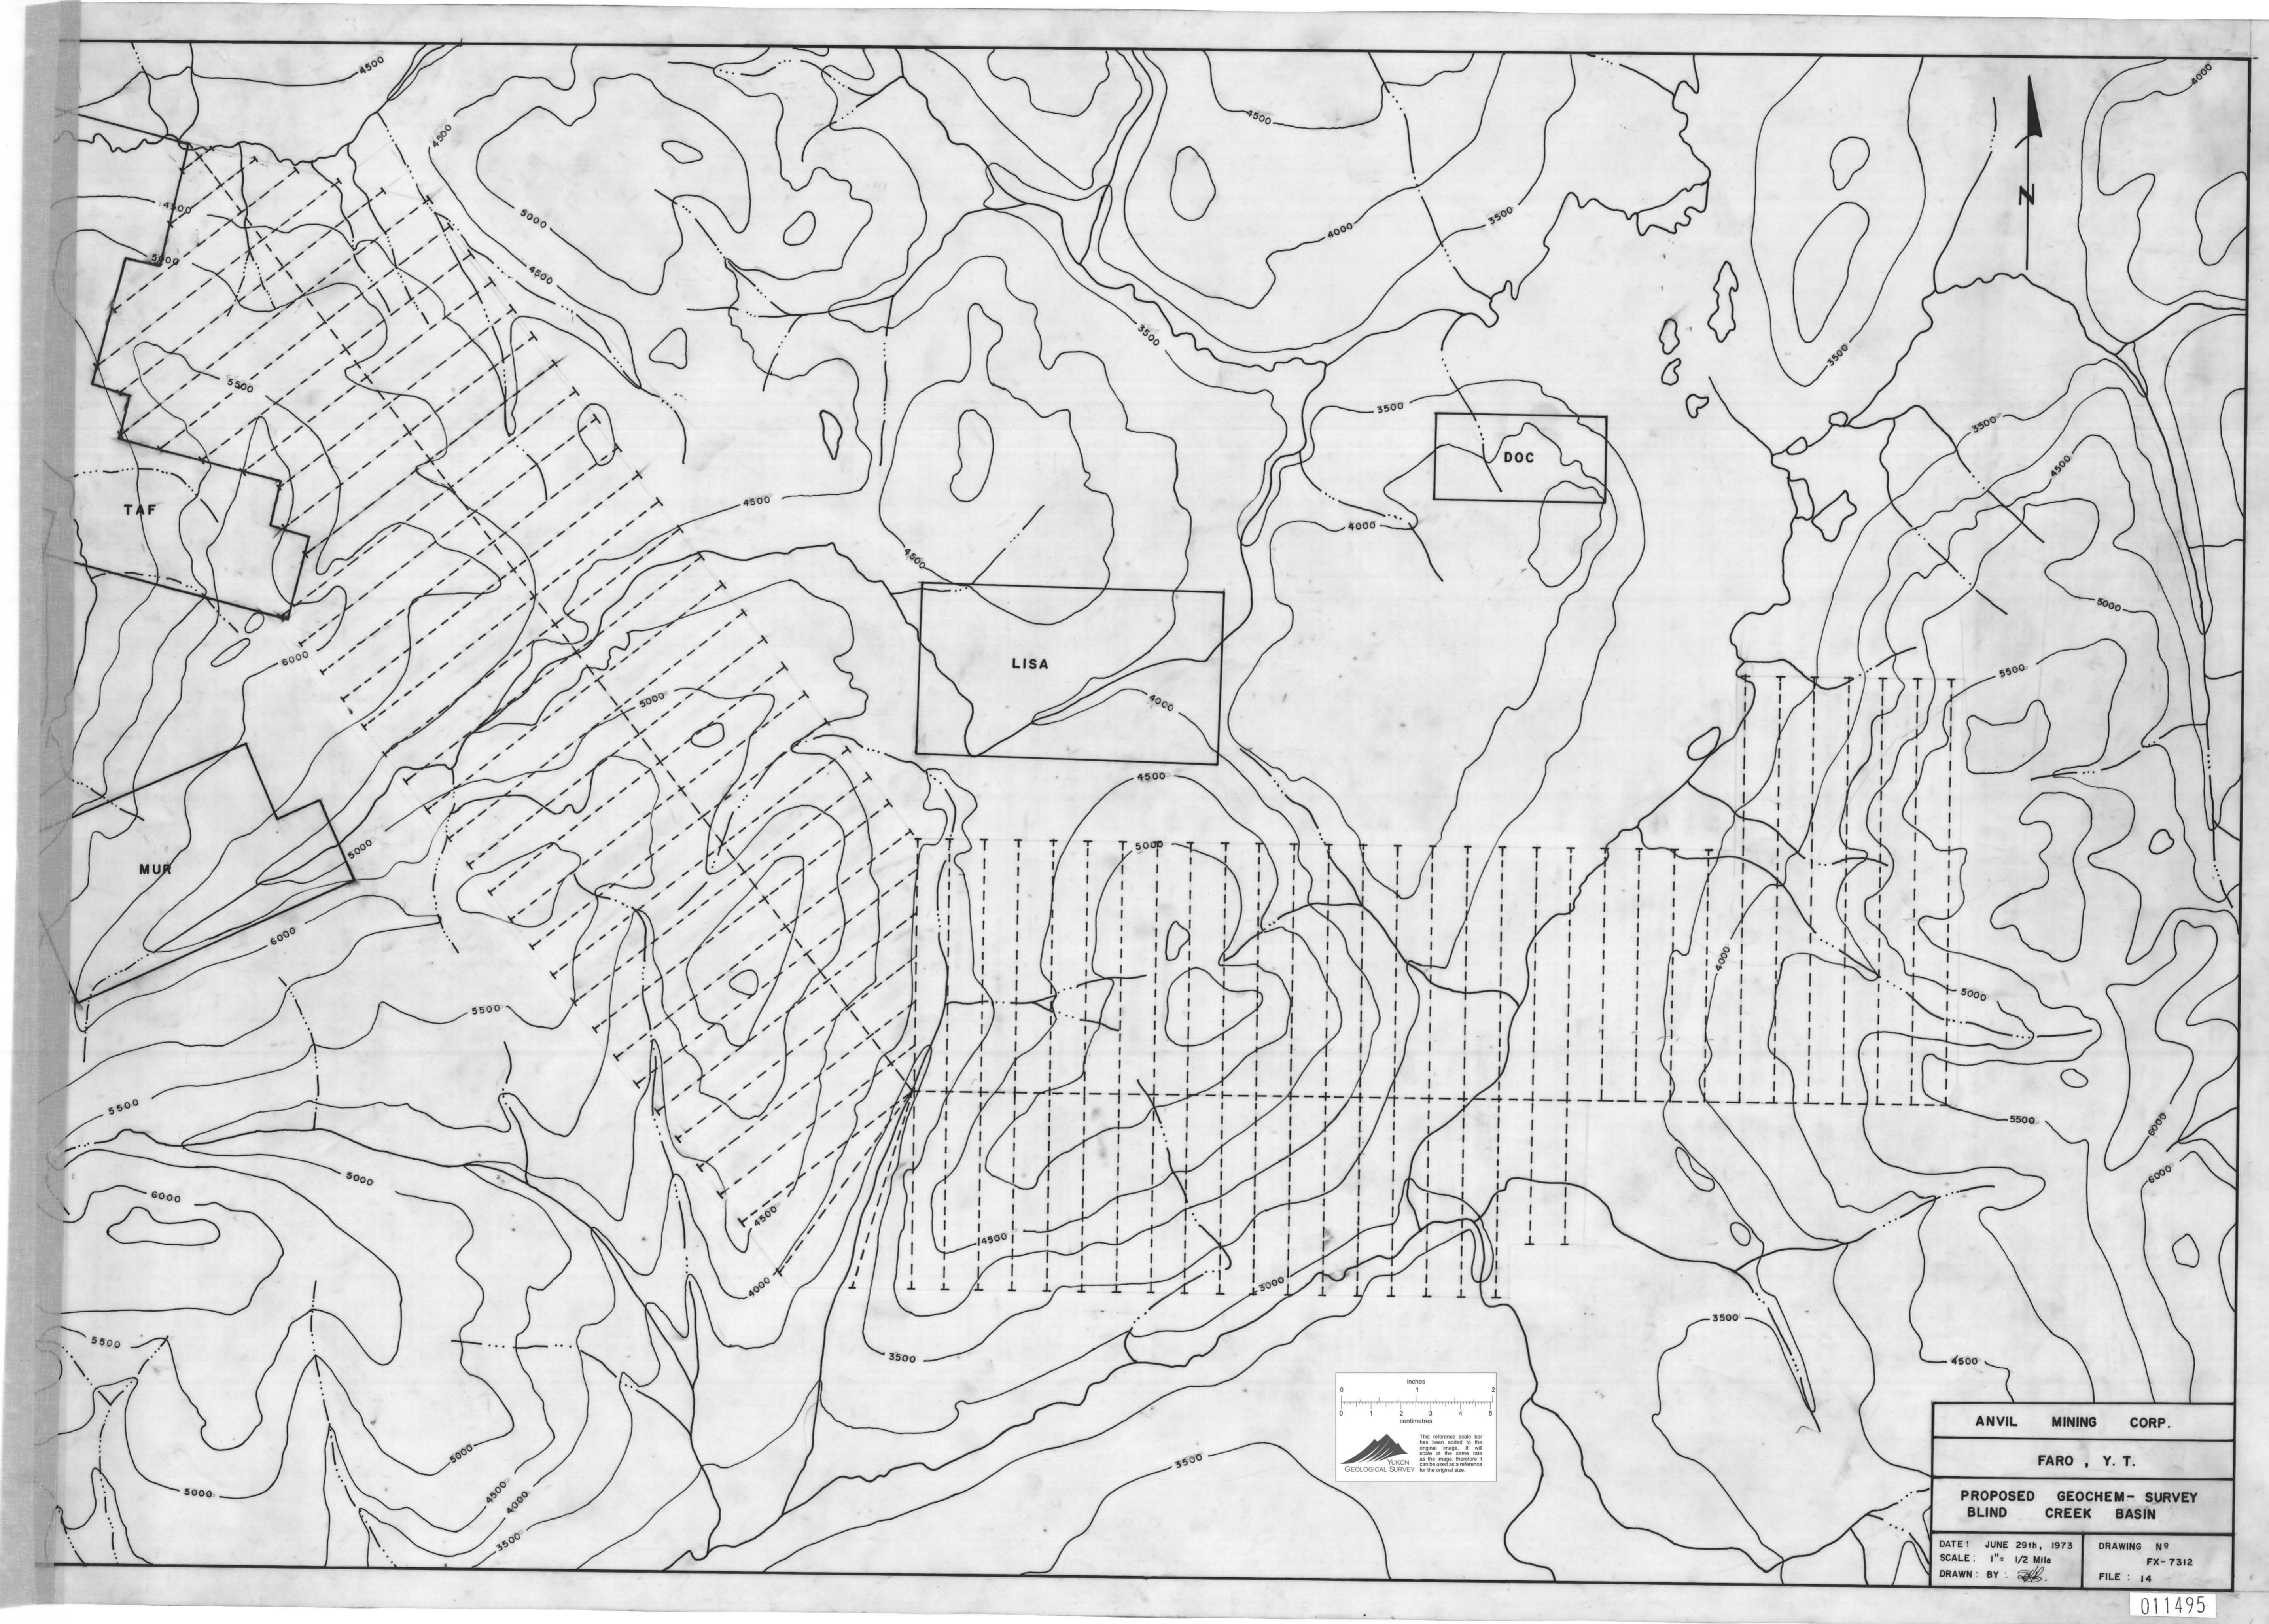

105 N. 7
Lone Pine
Blind Creek Basin
June 23

011495