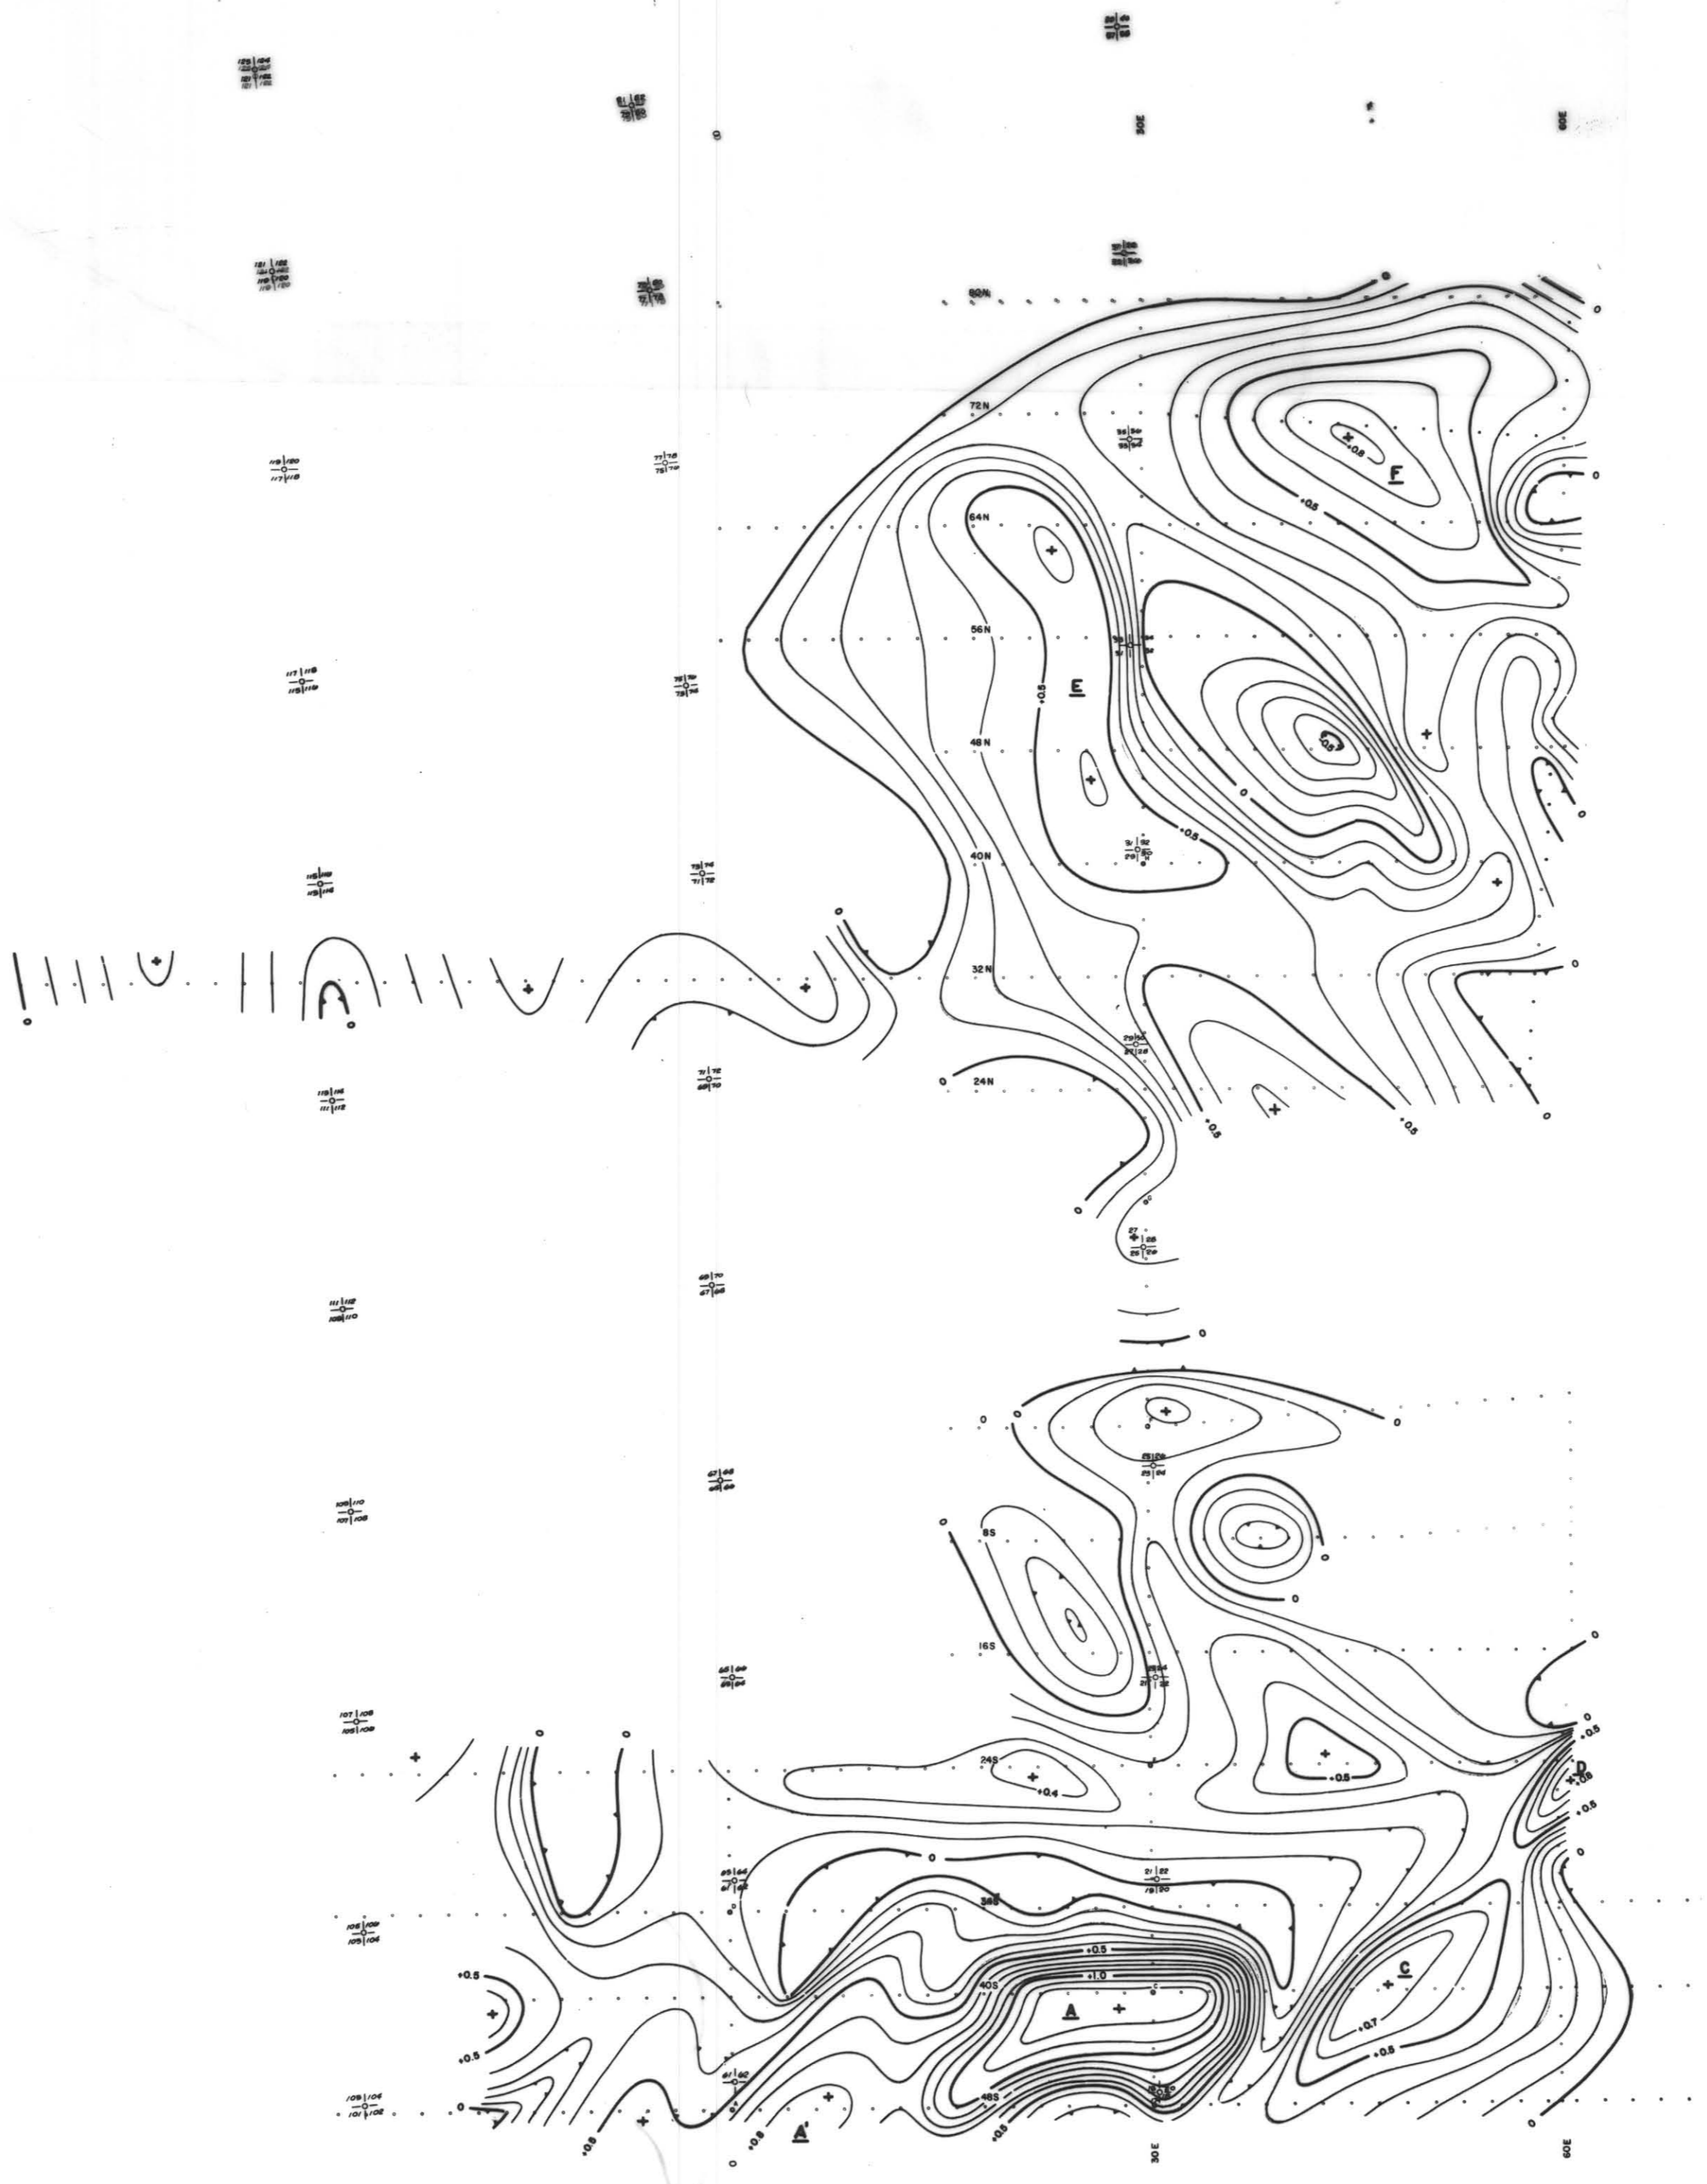

011560

105 #1-2
Foto Gravit
R. Stoum
Gravit

HF-9-001