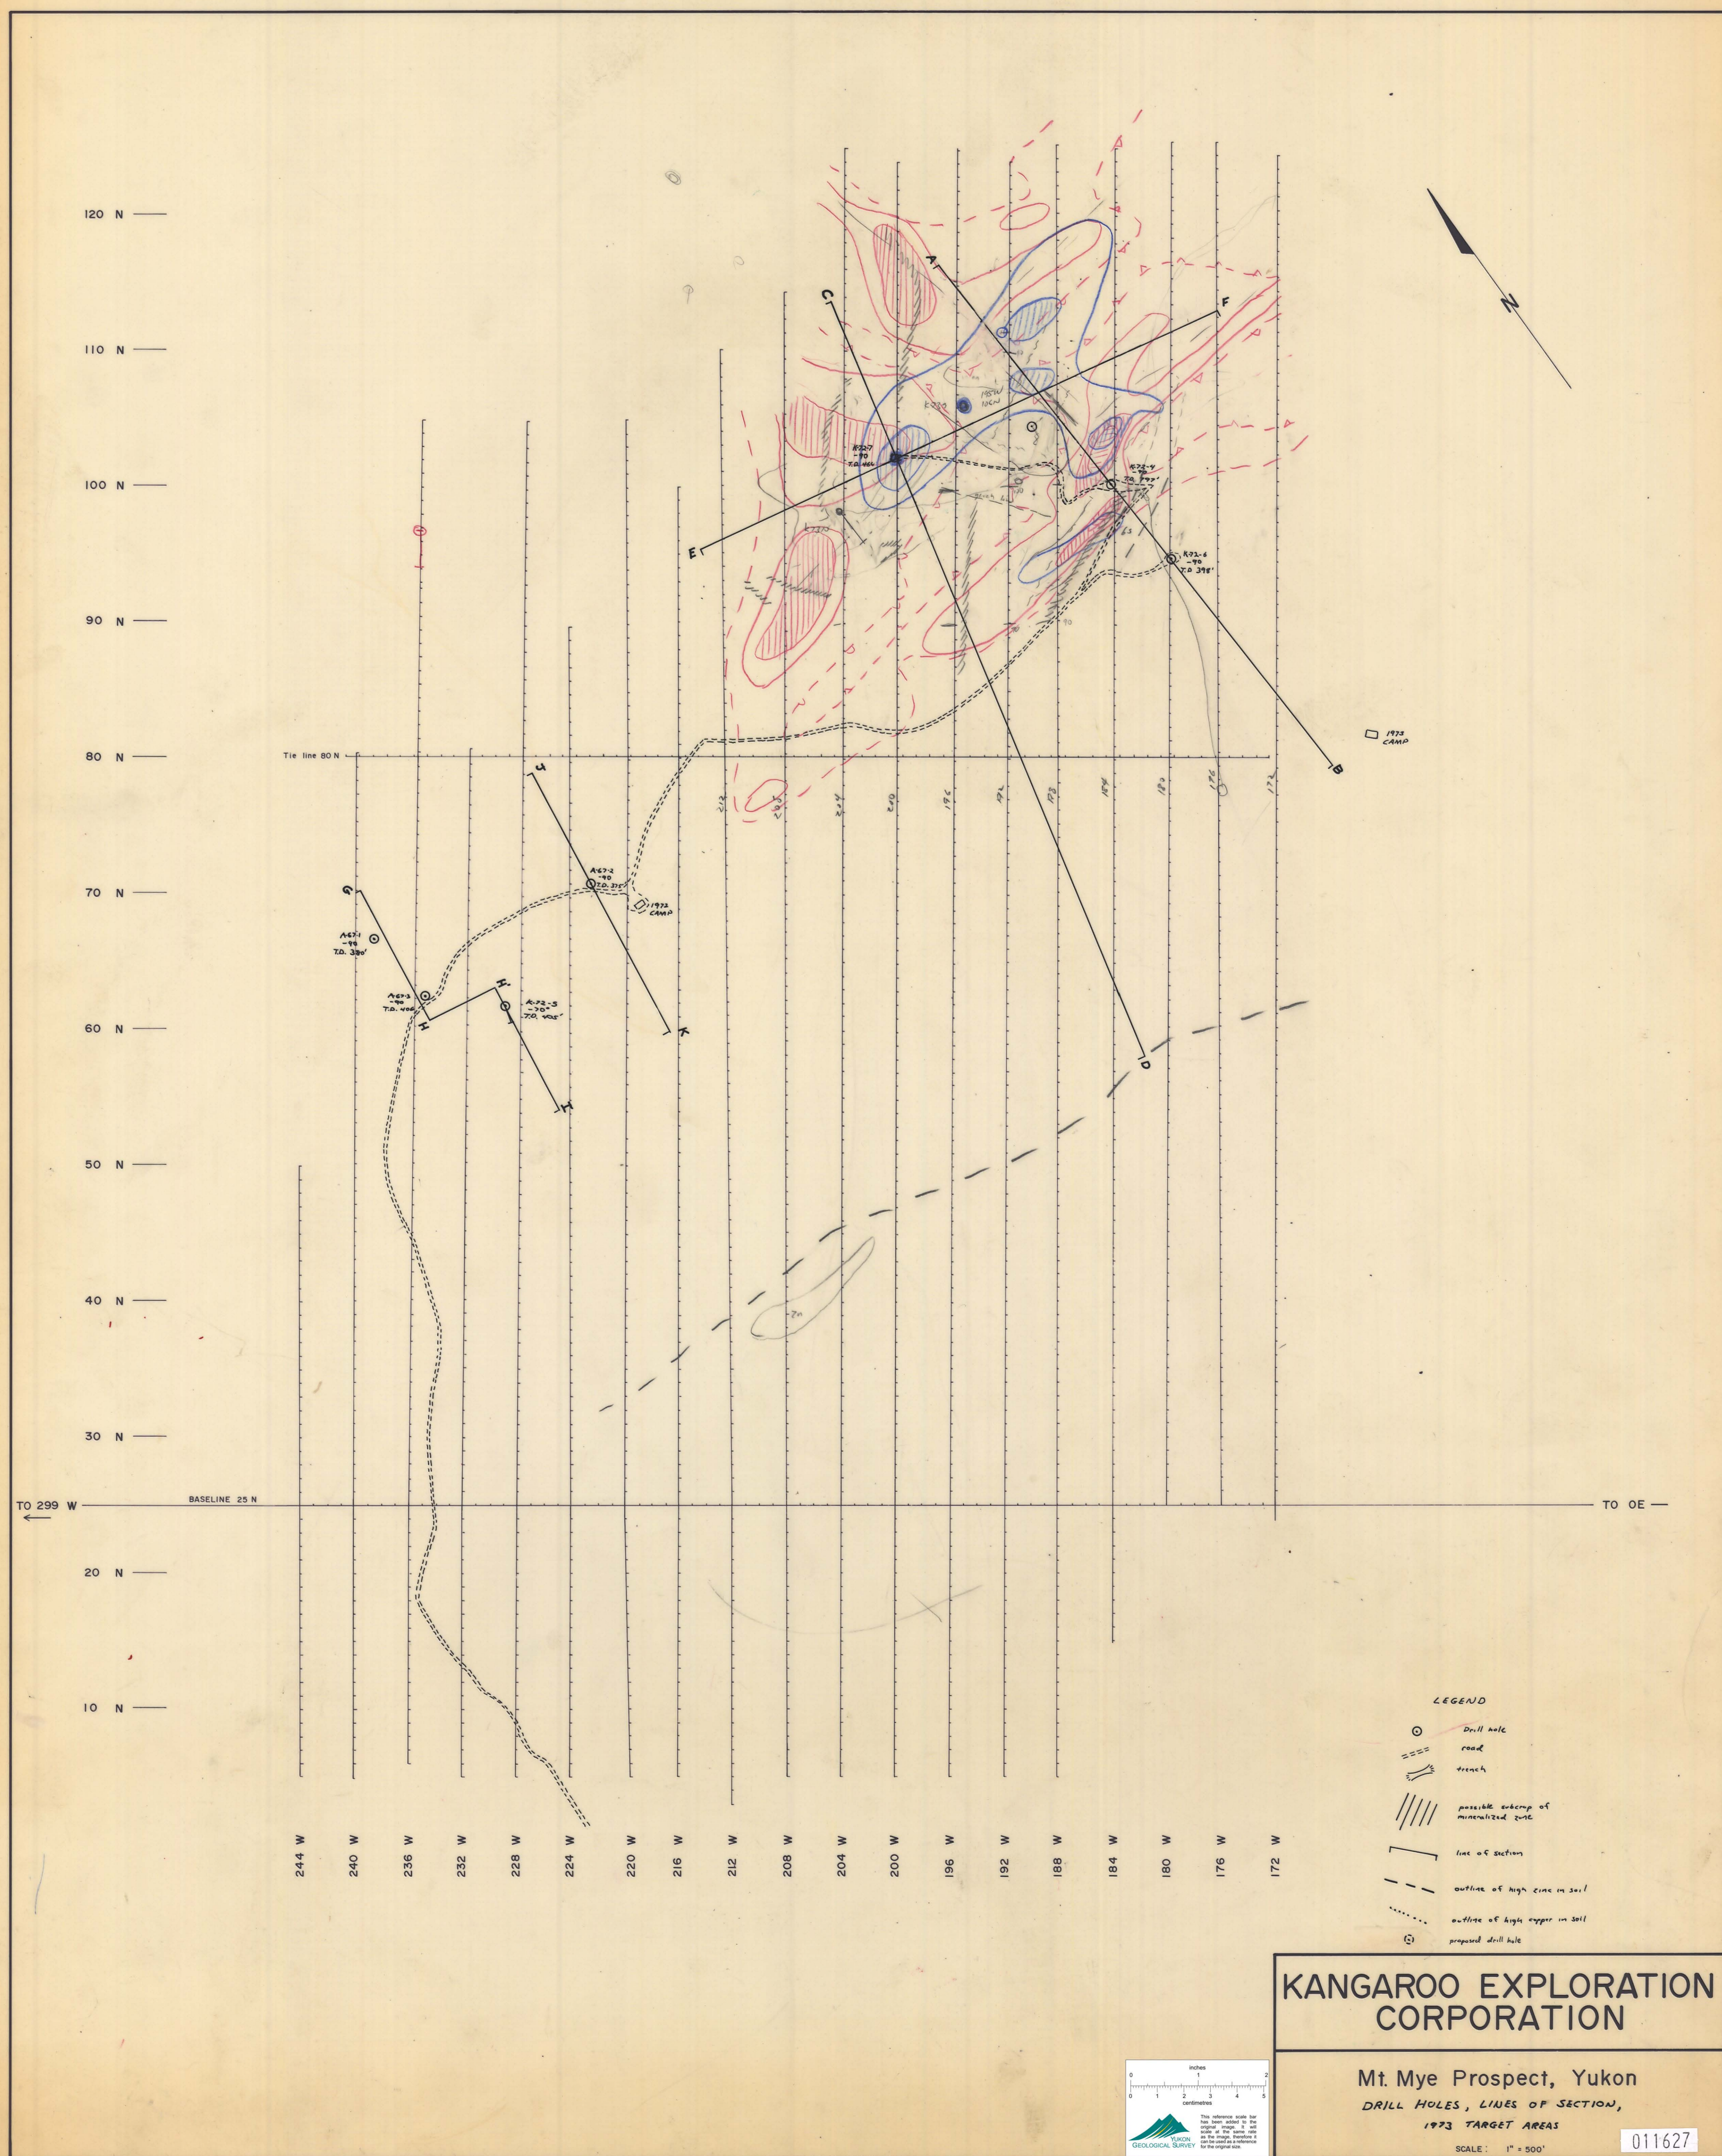

Mt MYE  
 DRILL HOLES  
 LINES OF SECTION  
 1973  
 TARGET AREAS

**KANGAROO EXPLORATION CORPORATION**

Mt. Mye Prospect, Yukon  
 DRILL HOLES, LINES OF SECTION,  
 1973 TARGET AREAS

SCALE: 1" = 500'

011627