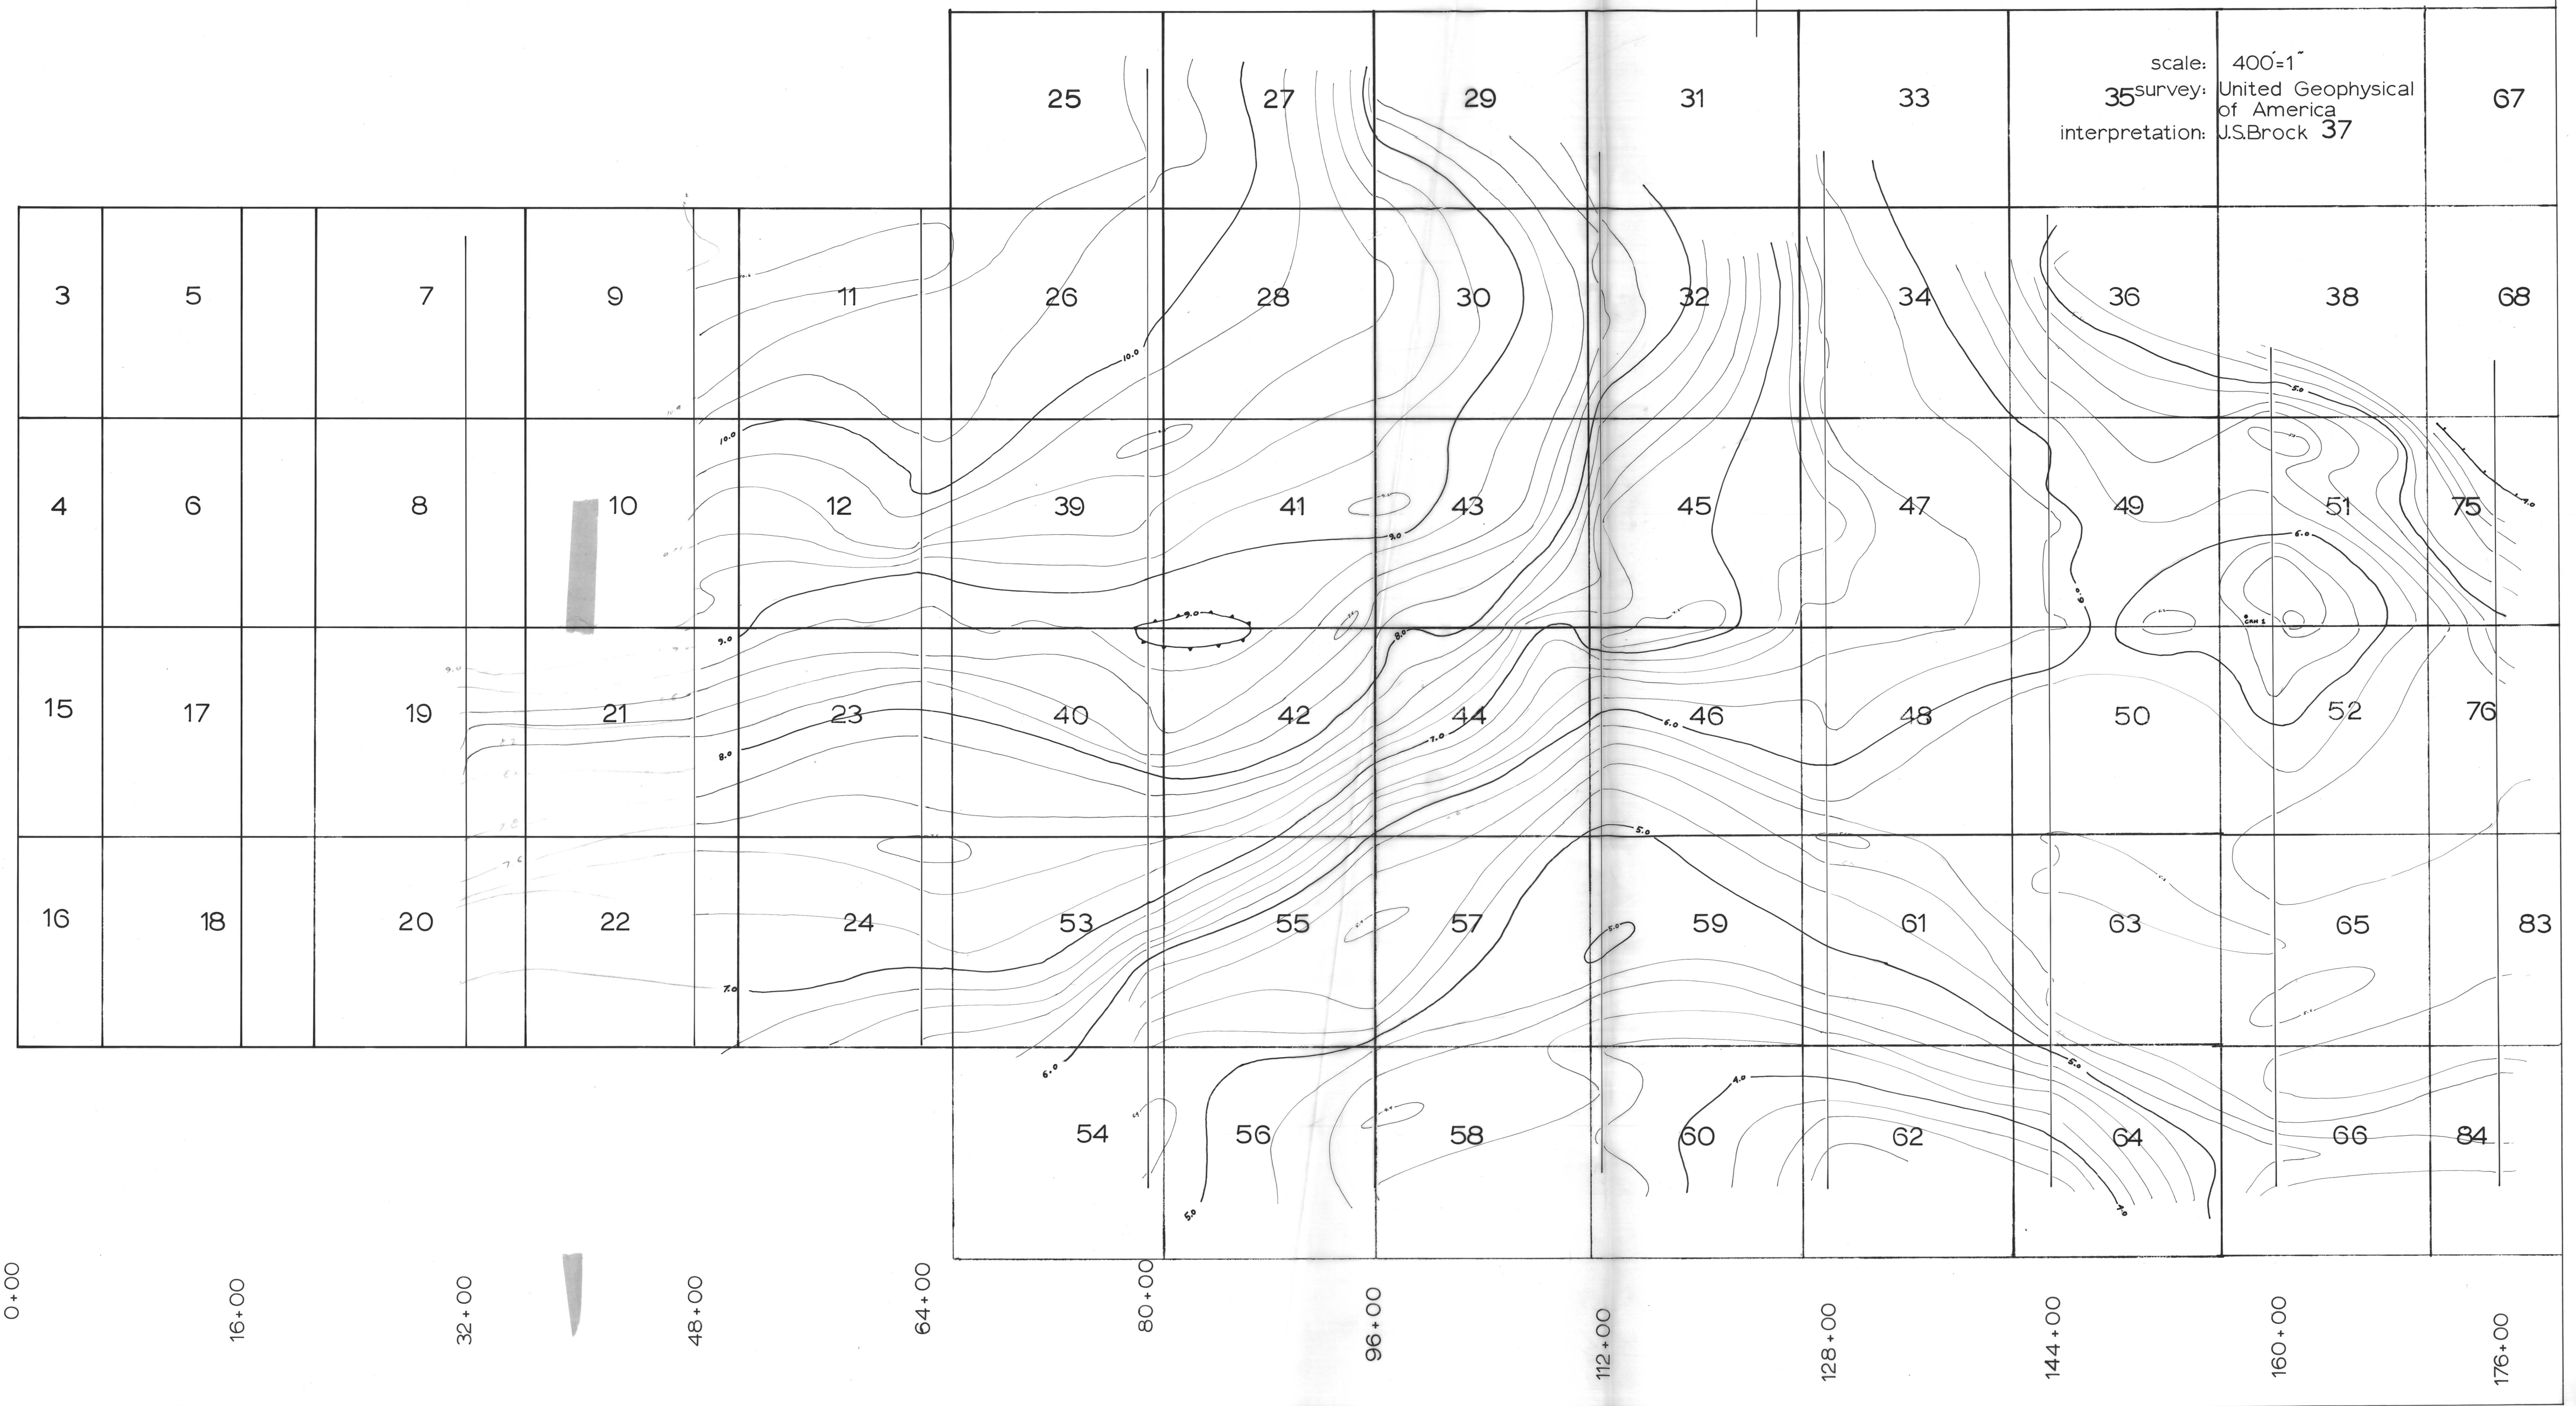

DYNASTY EXPLORATIONS LIMITED NPL

CUB CLAIM GROUP
BOUGUER GRAVITY $\sigma = 2.77$
Preliminary map 011712

scale: 400' = 1"
35 survey: United Geophysical of America
interpretation: J.S. Brock 37

FILE NO. 100-1000
DATE 10/10/60
BY J.S. BROCK