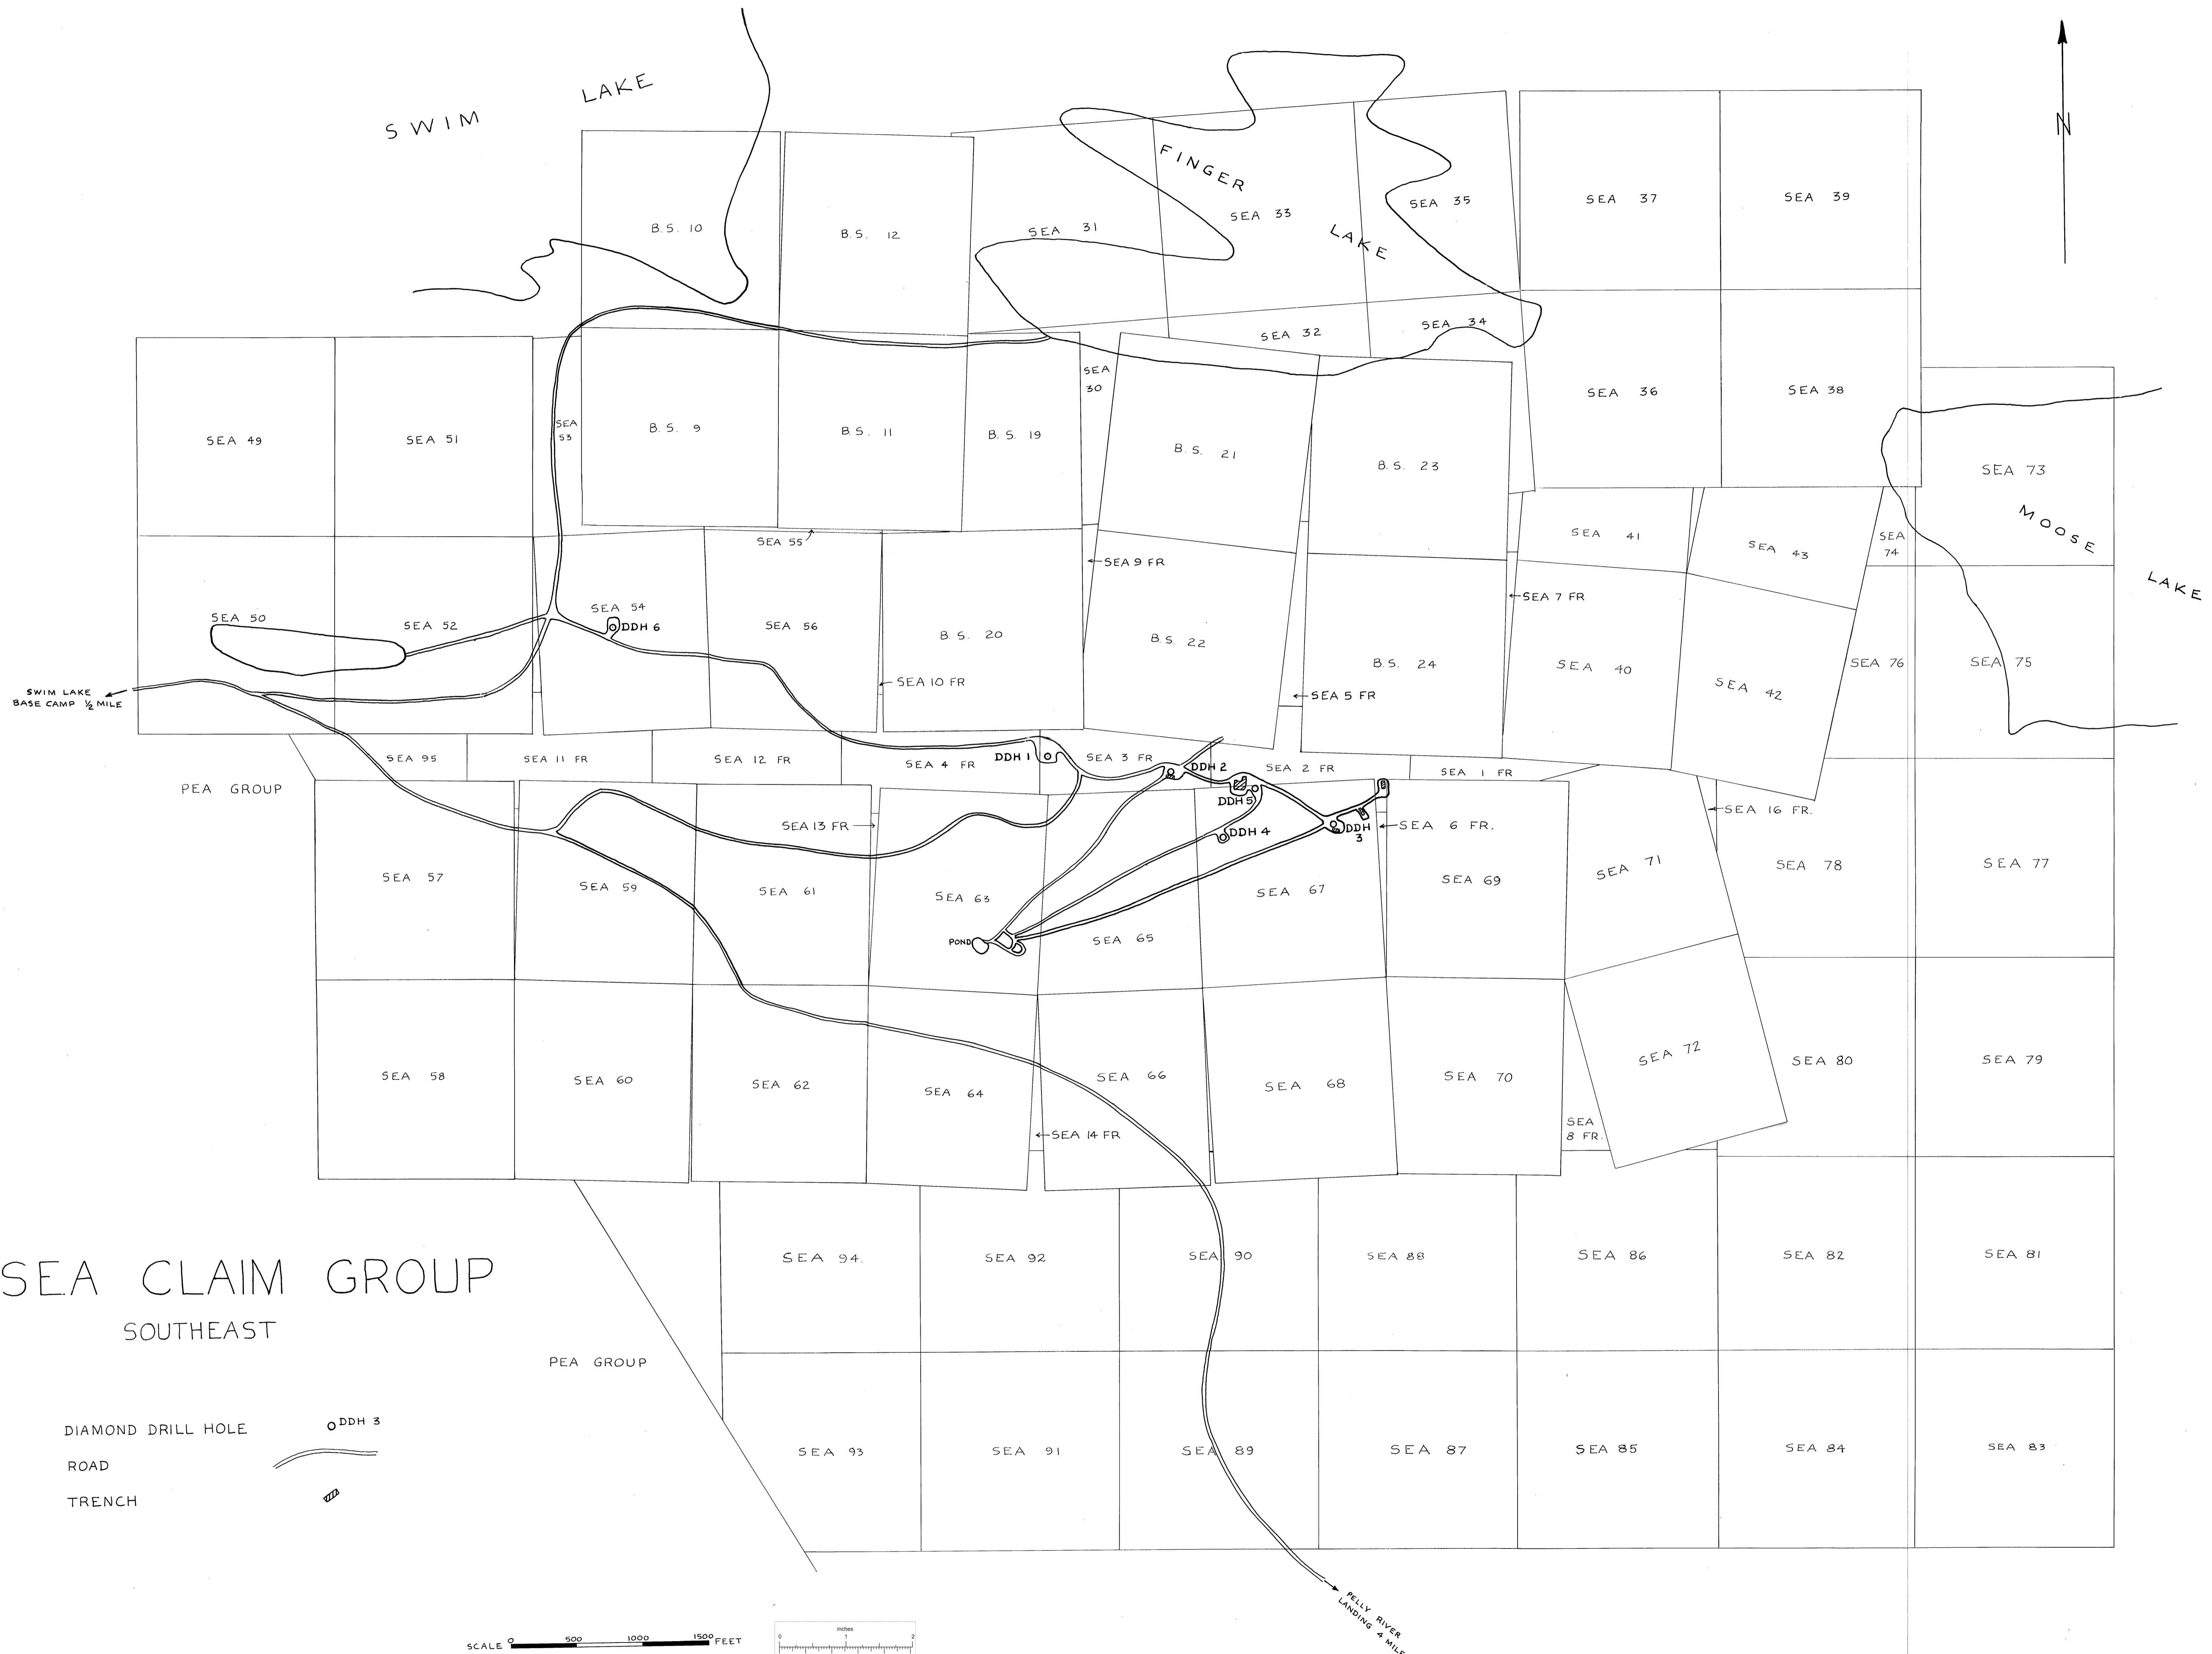

SWIM LAKE

LAKE

FINGER LAKE

SEA CLAIM GROUP SOUTHEAST

DIAMOND DRILL HOLE
ROAD
TRENCH

SCALE 0 500 1000 1500 FEET