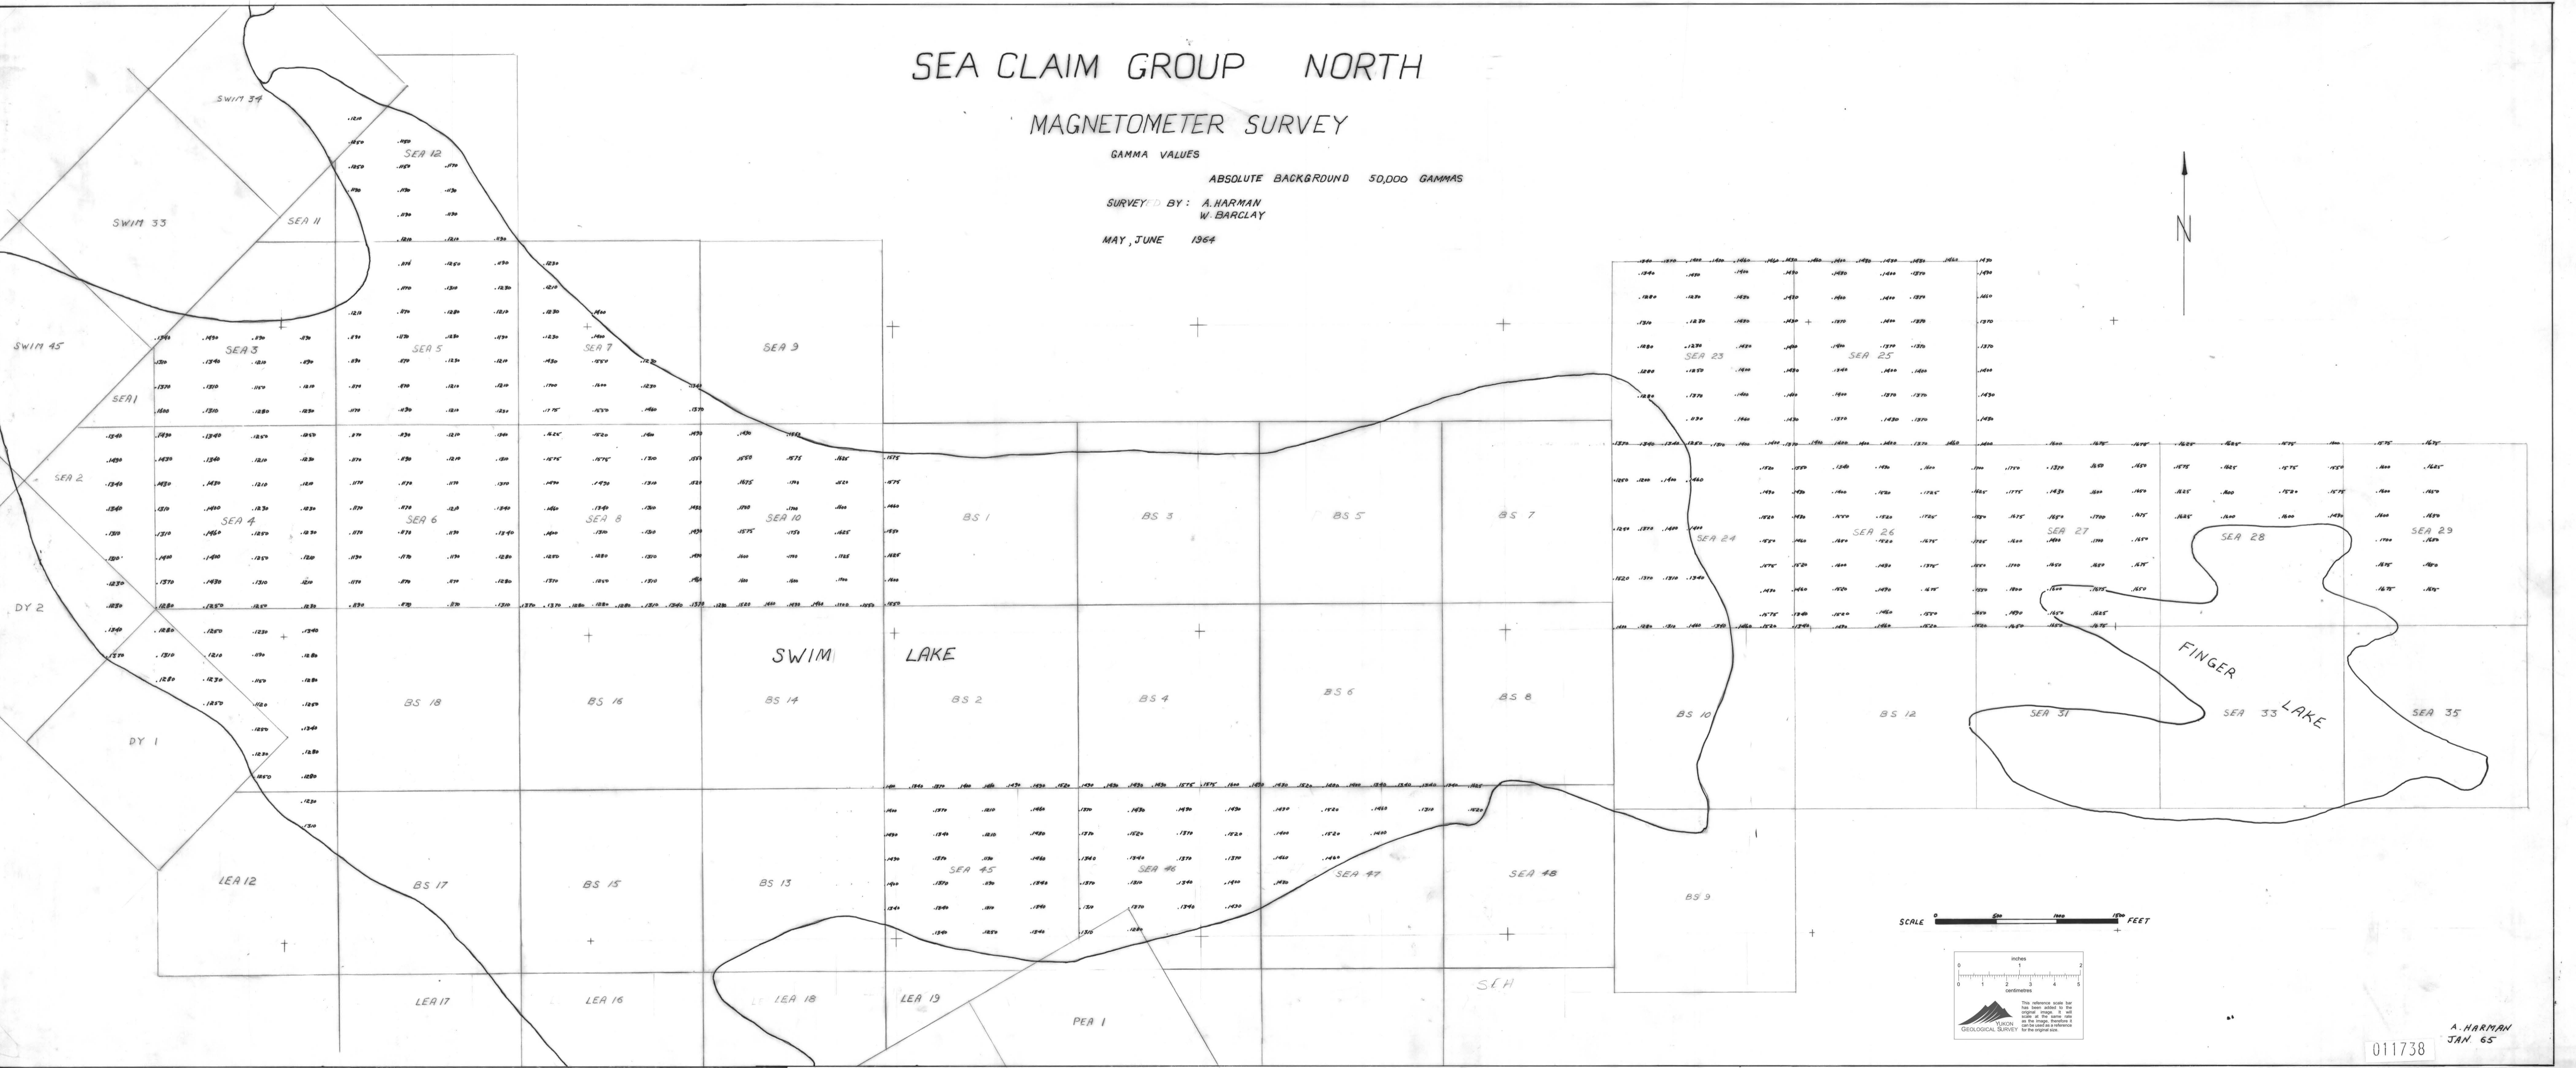

# SEA CLAIM GROUP NORTH

## MAGNETOMETER SURVEY

GAMMA VALUES  
 ABSOLUTE BACKGROUND 50,000 GAMMAS  
 SURVEYED BY: A. HARMAN  
 W. BARCLAY  
 MAY, JUNE 1964

SCALE 0 500 1000 FEET