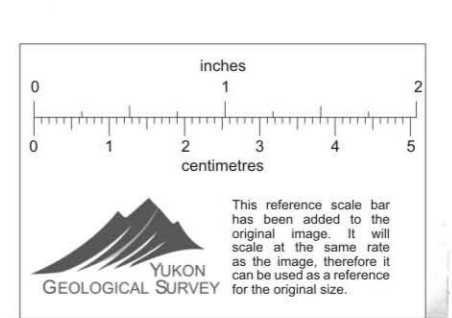

5

LEGEND
 by recency:

- First
- - - Second
- · · · · Third
- · · · · Fourth

011969

ANIL MINING CORP	
WHITEHORSE	
PEN-RAY JOINT	
TO DEEP	
Date: 7/24/74	Drawing no:
Scale: 1" = 400'	Drawn by: P.D.
	FILE