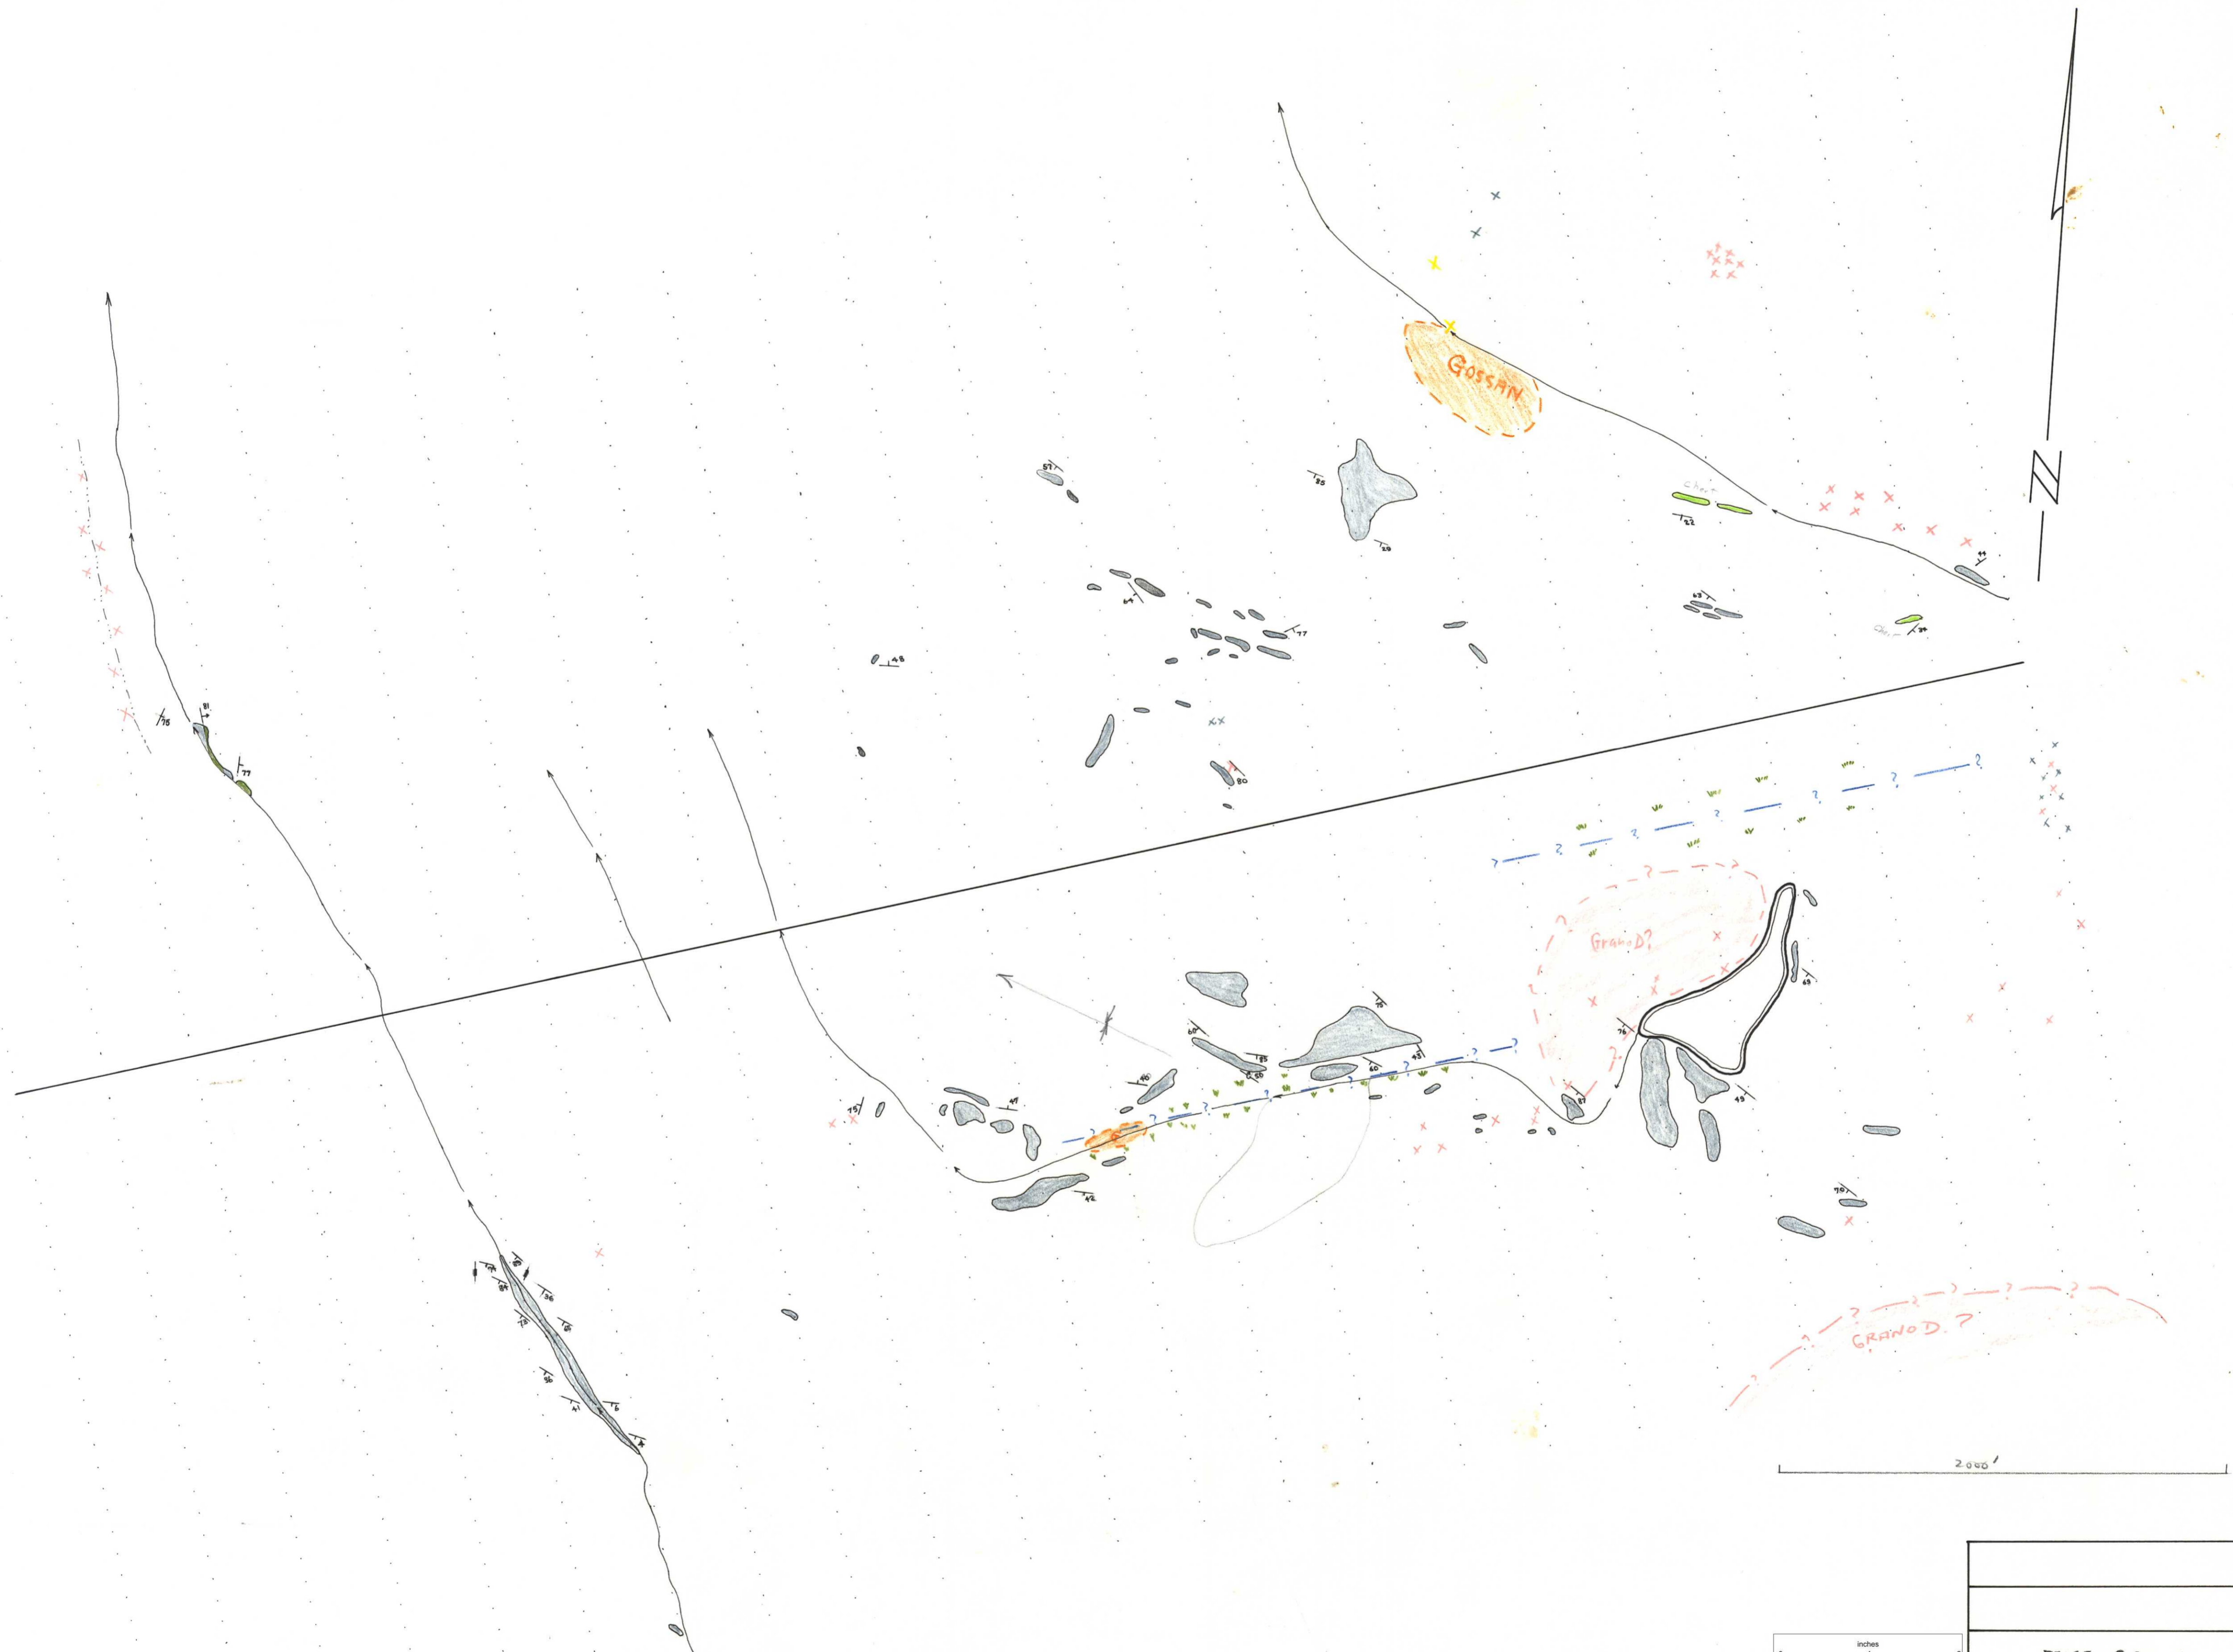

011972

ANVIL MINING CORP.	
FARO	
PAIGE GEOLOGY	
DATE: 19-8-66	DRAWING No:
SCALE 1" = 400'	FILE No:
DRAWN BY: D.M.	

PAIGE GEOLOGY	