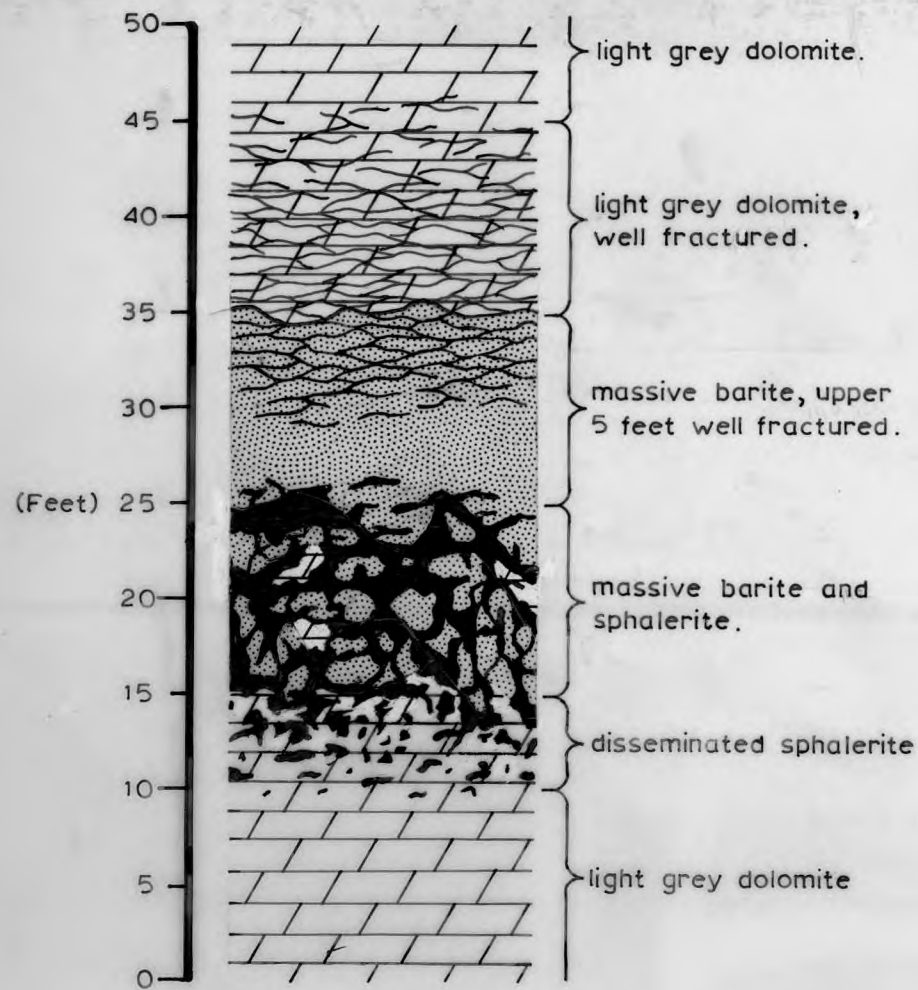

TYPICAL SECTION
ILLUSTRATING MODE
OF MINERALIZATION

FIG. 4

SCALE: 1" = 10'
N.T.S.: 106B-8
DATE: FEB. 1975

DYNASTY EXPLORATIONS LTD.
REEF PROJECT
FC GROUP

012043