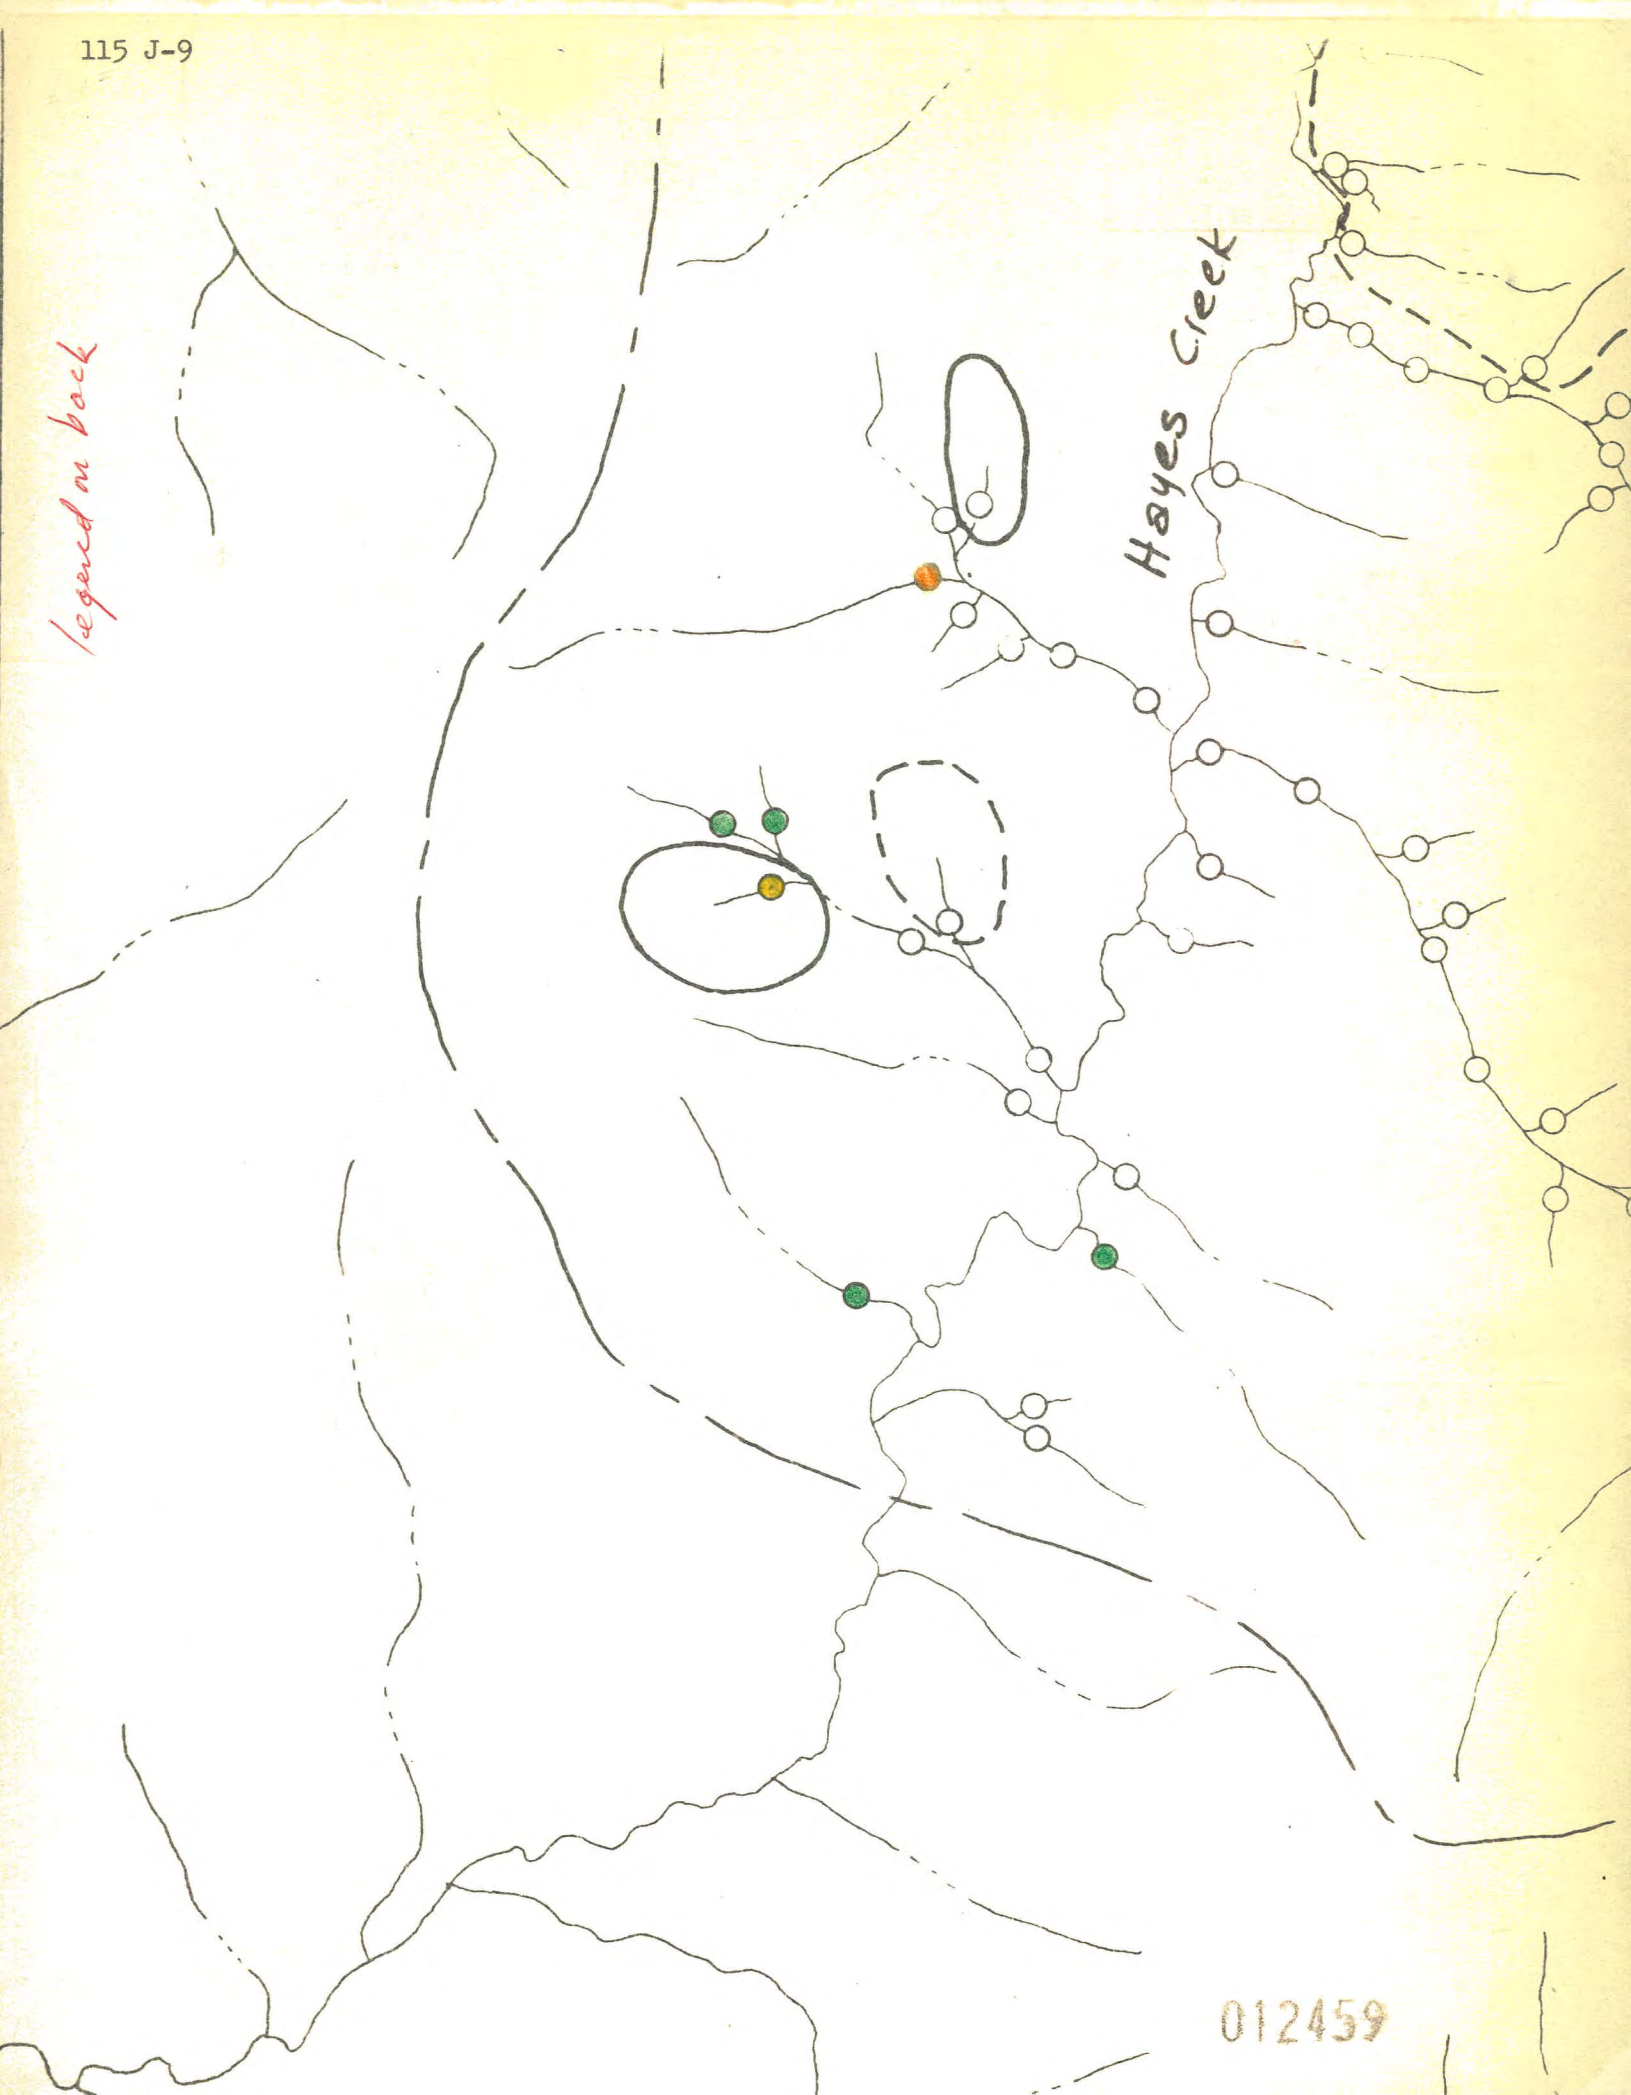

*Legend on back*

Hayes Creek

LEGEND - MOLYBDENUM IN SILT

0 - 3	
4 - 6	green
7 - 12	yellow
13 - 25	orange
26 - 50	red
>50	purple