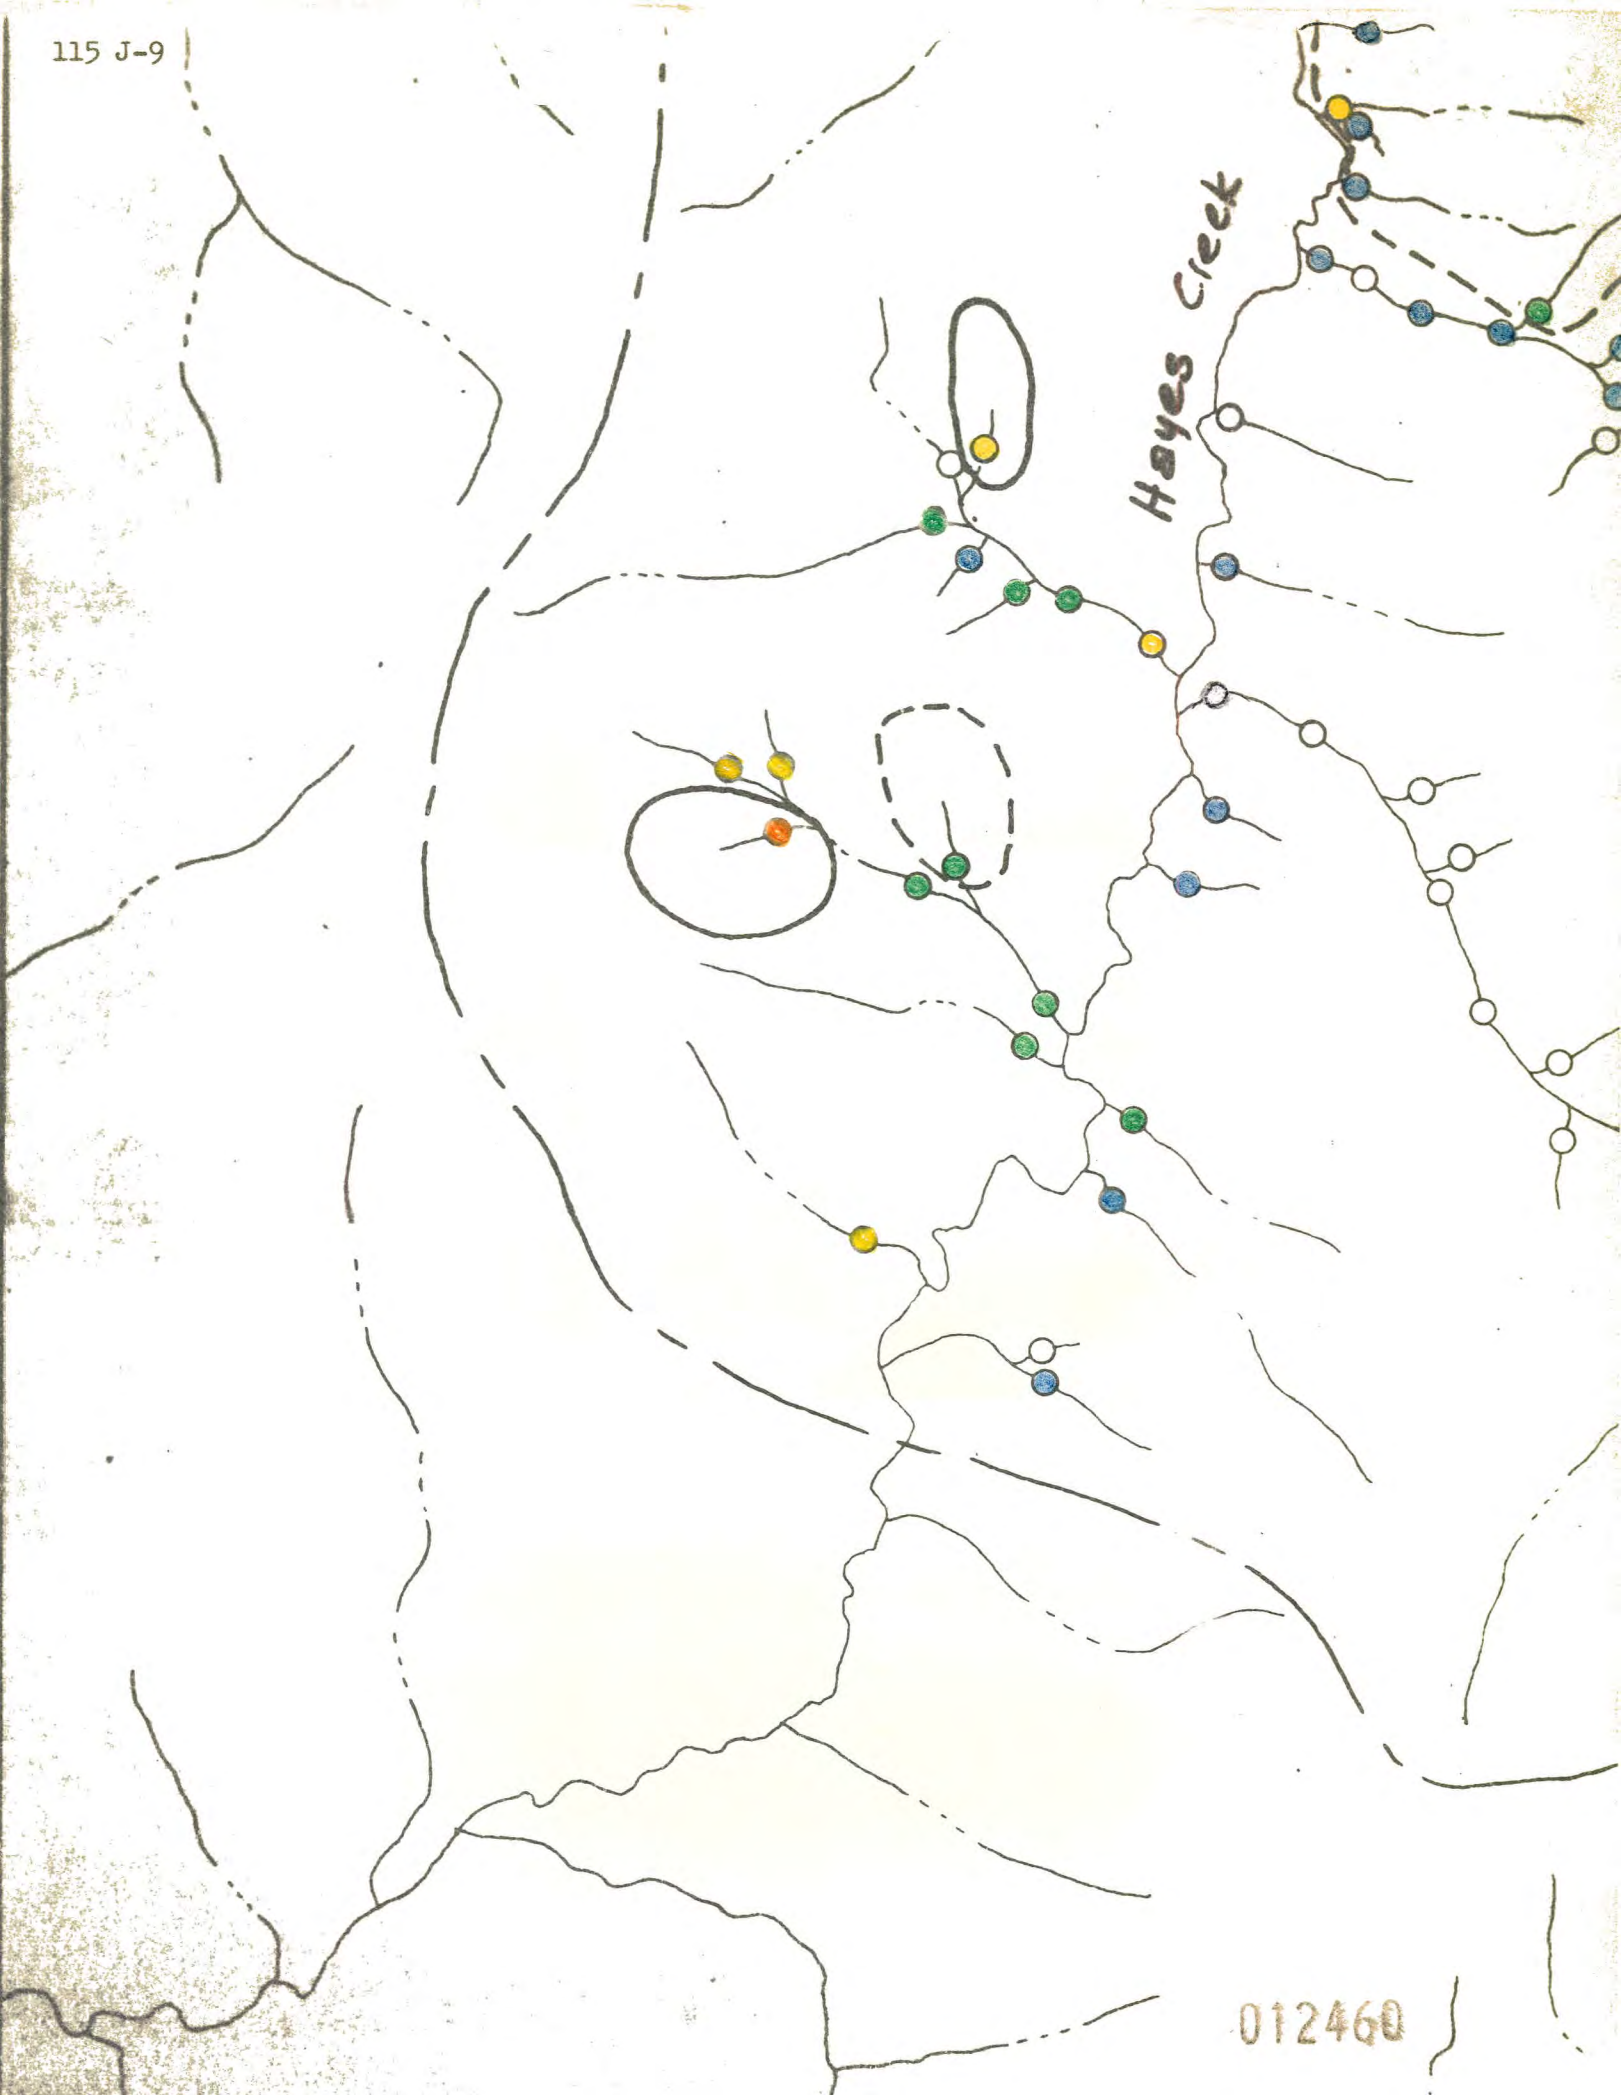

Hayes Creek

LEGEND - COPPER IN SILT

0	-	10	
11	-	20	blue
21	-	40	green
41	-	80	yellow
81	-	160	orange
161	-	320	red
>320	-		purple