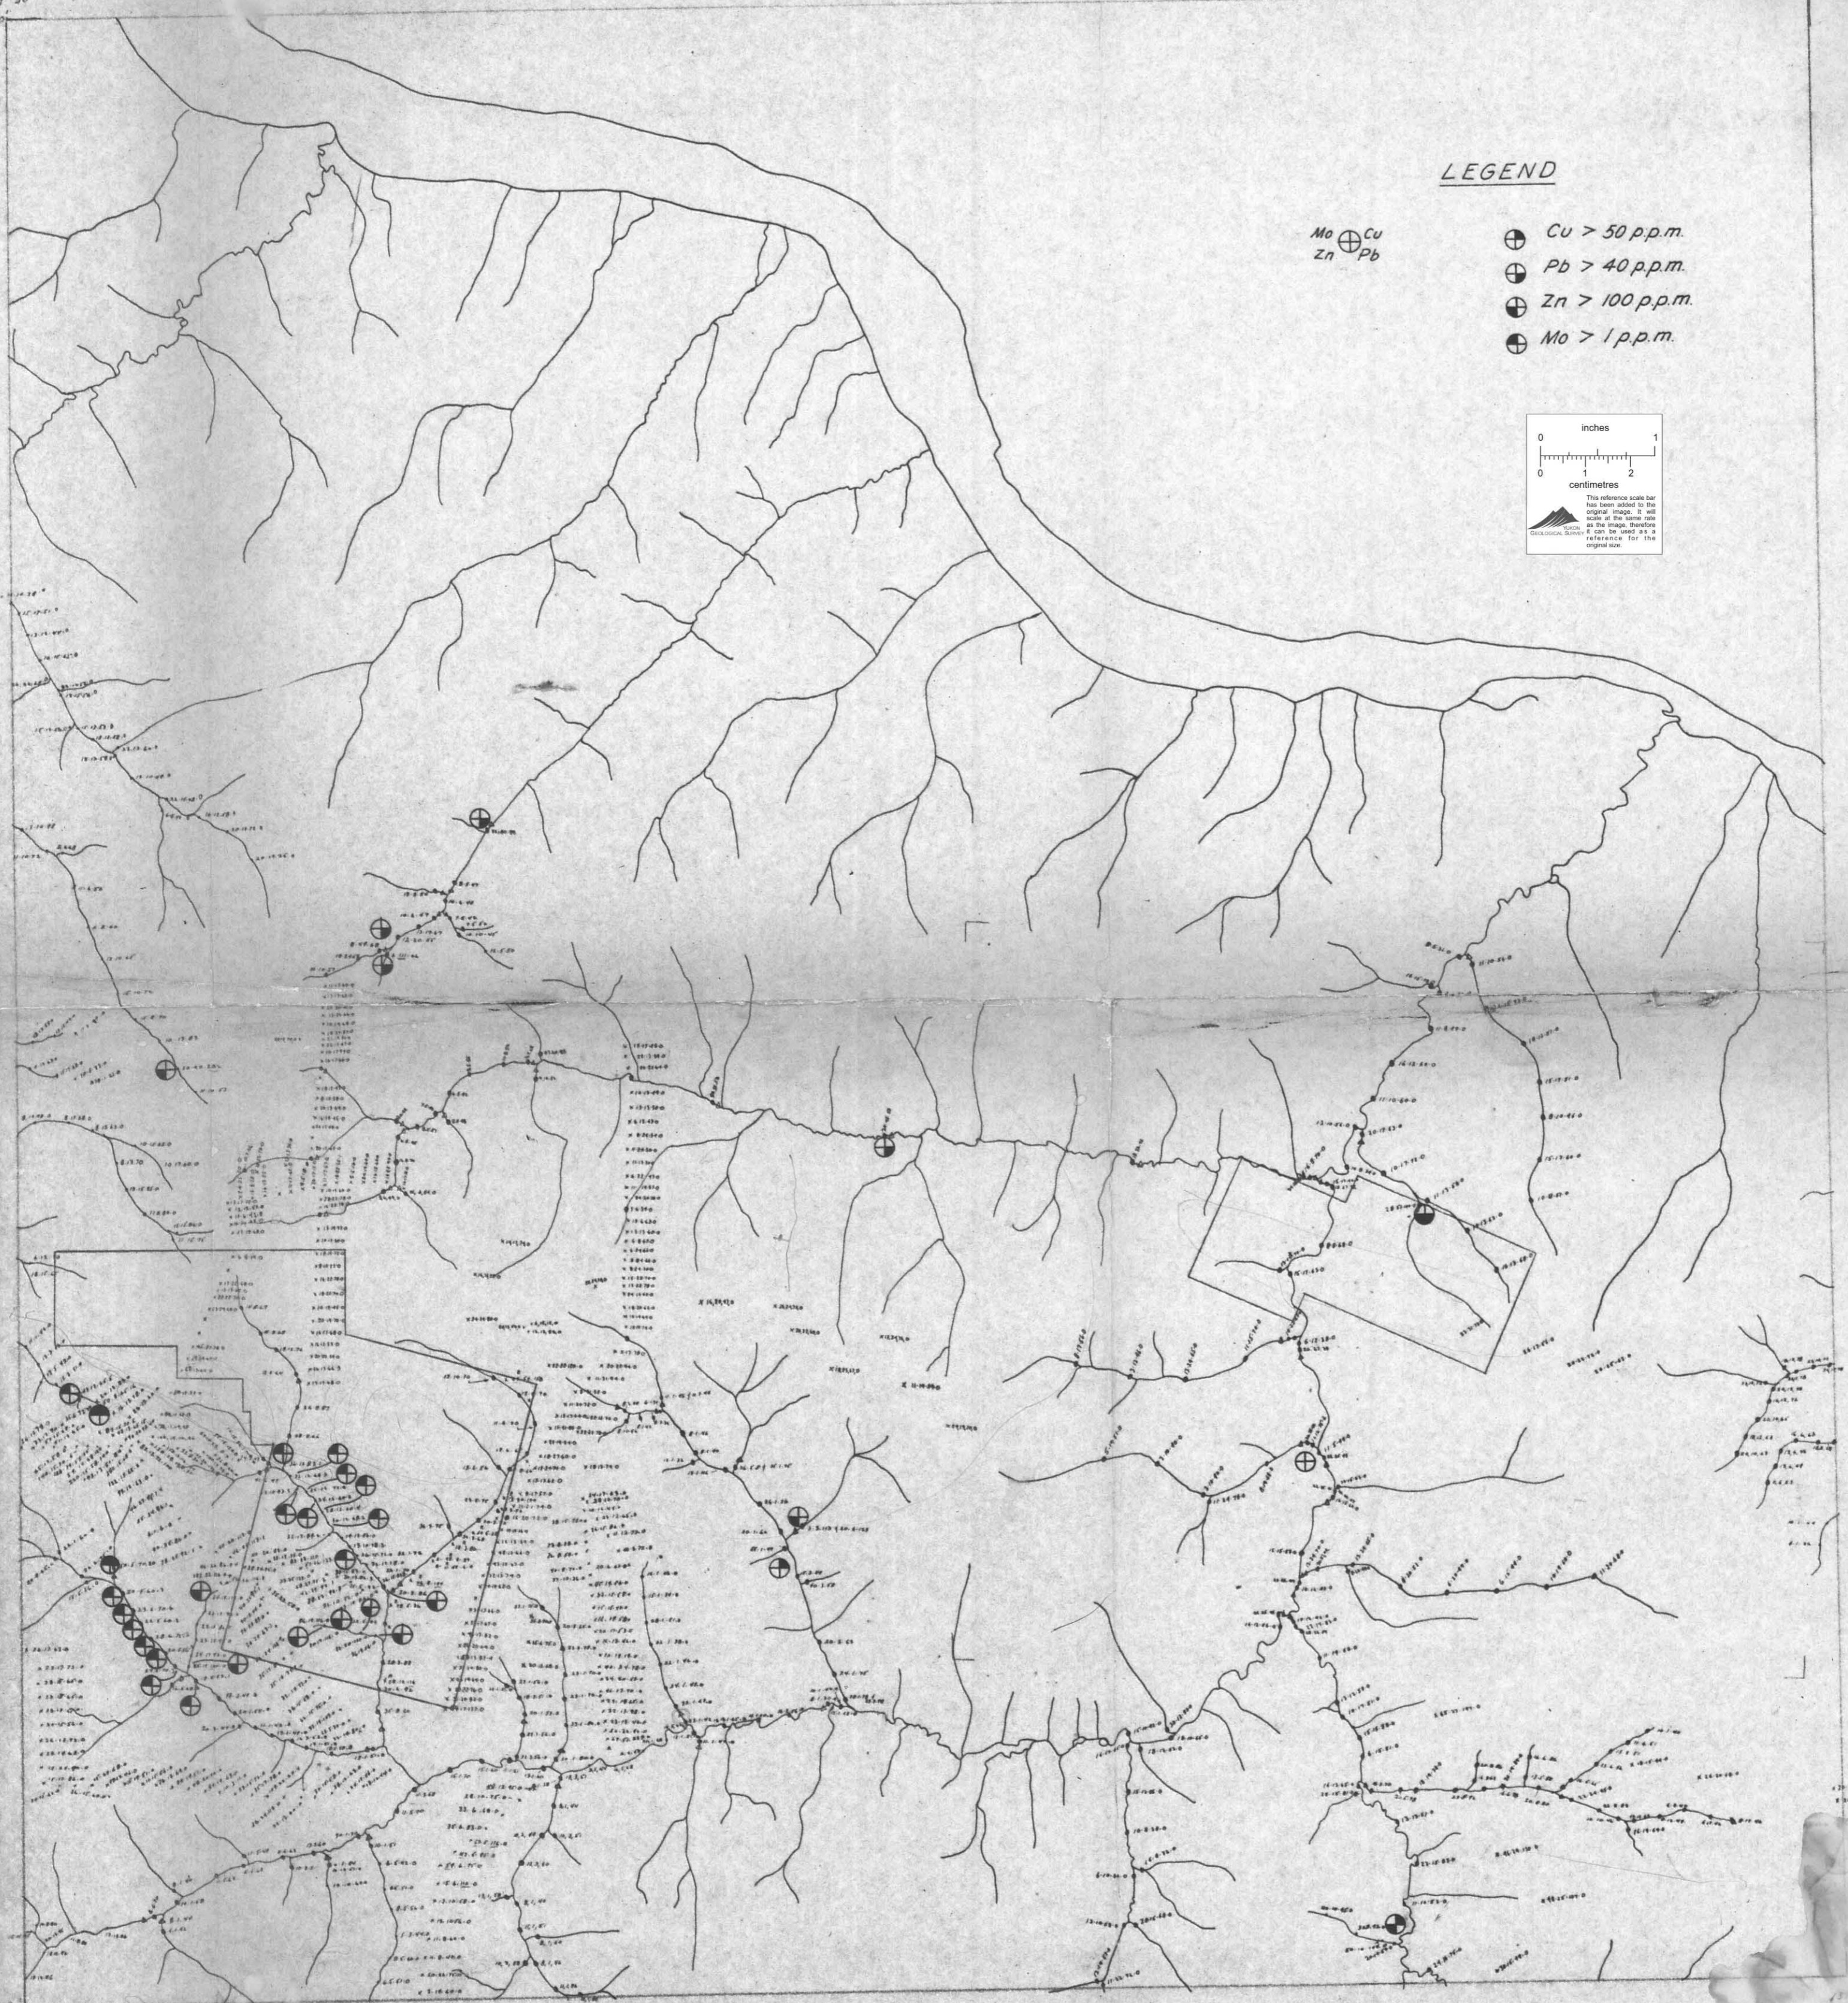

LEGEND

- Mo ⊕ Cu
Zn ⊕ Pb
- ⊕ Cu > 50 p.p.m.
 - ⊕ Pb > 40 p.p.m.
 - ⊕ Zn > 100 p.p.m.
 - ⊕ Mo > 1 p.p.m.

SHE 115 J

012522

115-J-14
Geochem