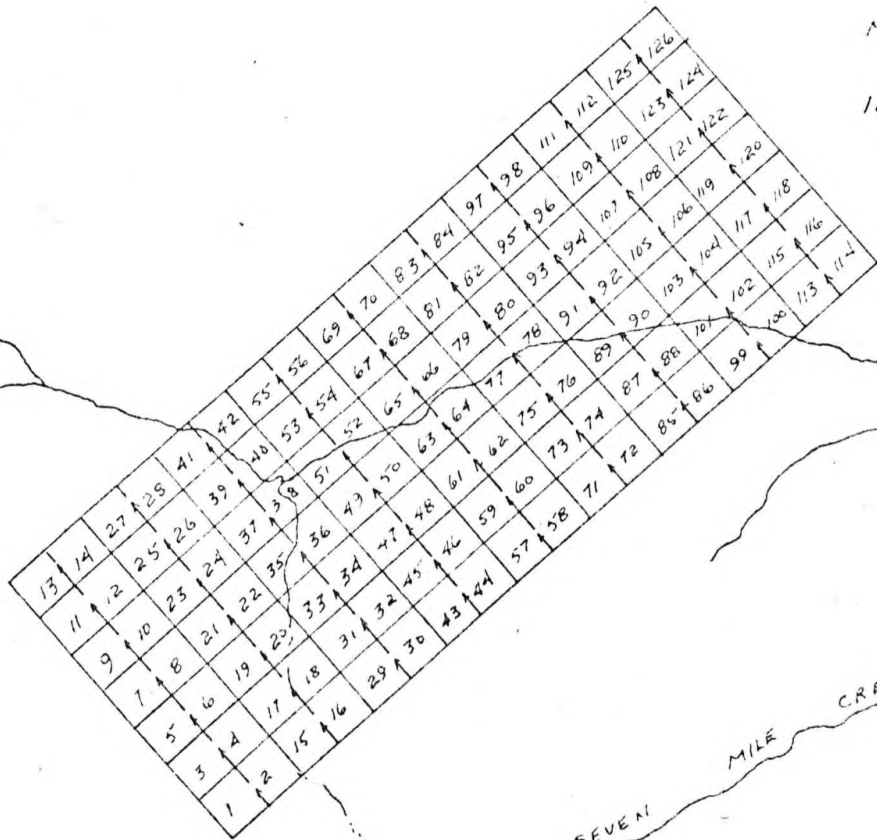

ARIES MINERAL CLAIM GROUP

MAP SHEET 115-N-2

126 MINERAL CLAIMS

SEVEN MILE CREEK.

WHITE RIVER.

SCALE ONE INCH TO ONE MILE.

012773