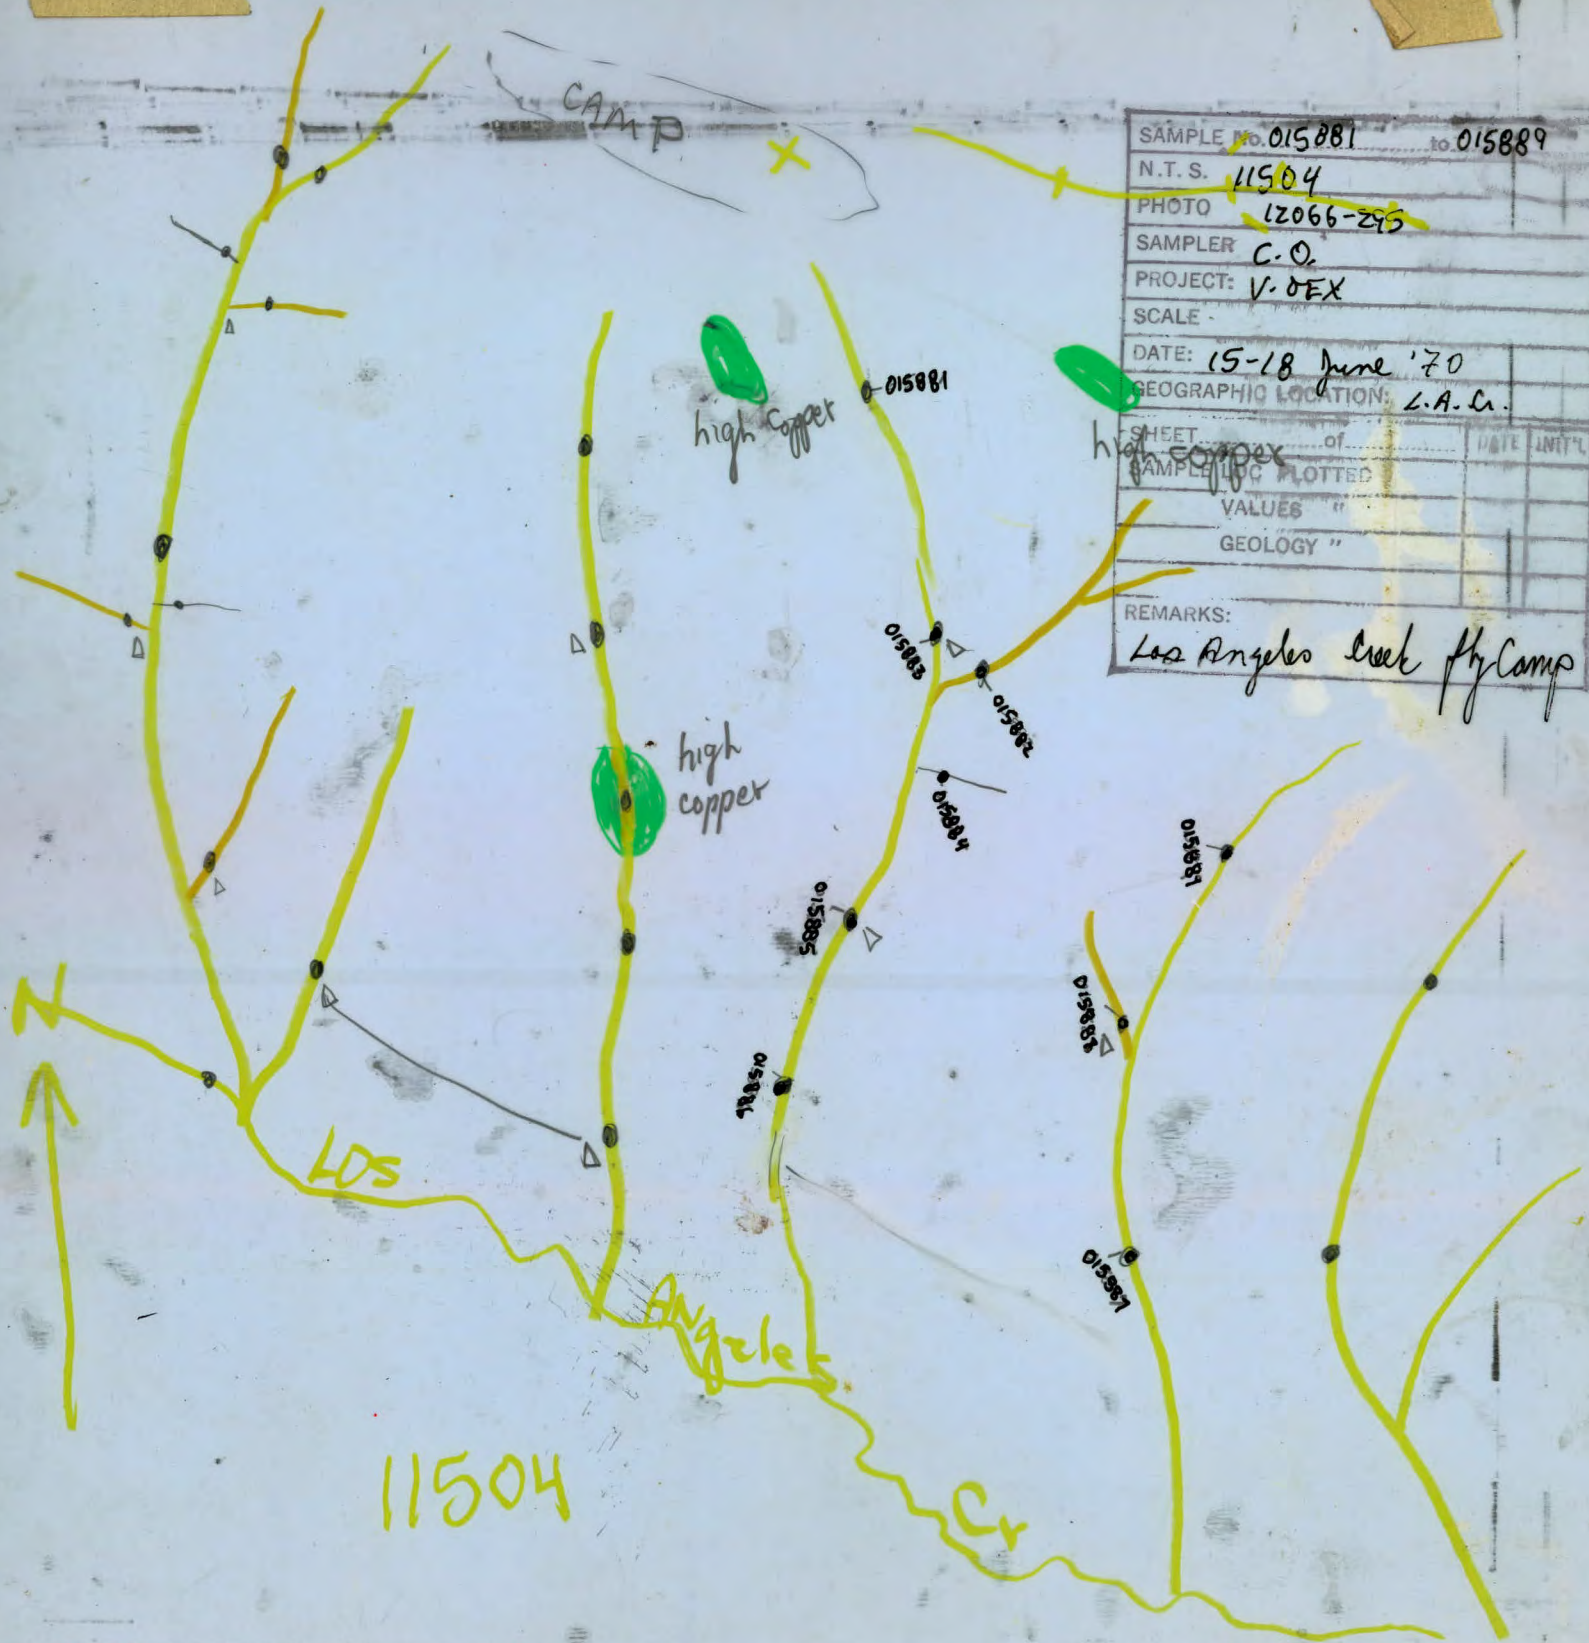

Los

Angeles

Cr

SAMPLE No.	05920	to	015927
N.T.S.	11504		
PHOTO	12066-294		
SAMPLER	B.O.		
PROJECT	V.OEX		
SCALE			
DATE	15-16 June '70		
GEOGRAPHIC LOCATION	L.A. Cr.		
SHEET		of	
		DATE	INIT'L
SAMPLE LOC PLOTTED			
VALUE			
GEOL			
REMARKS:	Los Angeles Cr. fly camp.		

11504

SAMPLE No.	015881	to	015889
N.T.S.	11504		
PHOTO	12066-295		
SAMPLER	C.O.		
PROJECT:	V. OEX		
SCALE			
DATE:	15-18 June '70		
GEOGRAPHIC LOCATION:	L.A. Cr.		
SHEET	of	DATE	INIT'L
SAMPLE LOC PLOTTED			
VALUES "			
GEOLOGY "			
REMARKS:	Los Angeles Creek fly Camp		

White R

SAMPLE No. 015899 to 015890		
N.T.S. 11504		
PHOTO 12066-230		
SAMPLER C.O.		
PROJECT: V-OEX		
SCALE		
DATE: 15-18 June '70		
GEOGRAPHIC LOCATION: L.D. Creek Cr.		
SHEET..... of	DATE	INIT'L
SAMPLE LOC PLOTTED		
VALUES "		
GEOLOGY "		
REMARKS: Los Angeles Cr.		

N
↑

SAMPLE No.	020202	020204
N.T.S.	11504	
PHOTO	12066-229	
SAMPLER	CHARLIE OLLIE	
PROJECT:	V.O.F.X	
SCALE		
DATE:	15-18 June '80	
GEOGRAPHIC LOCATION:	L.A. Cr.	
SHEET		
SAMPLE LOC PLOTTED		
VALUES "		
GEOLOGY "		
REMARKS:	Los Angeles Cr. Fly Camp	