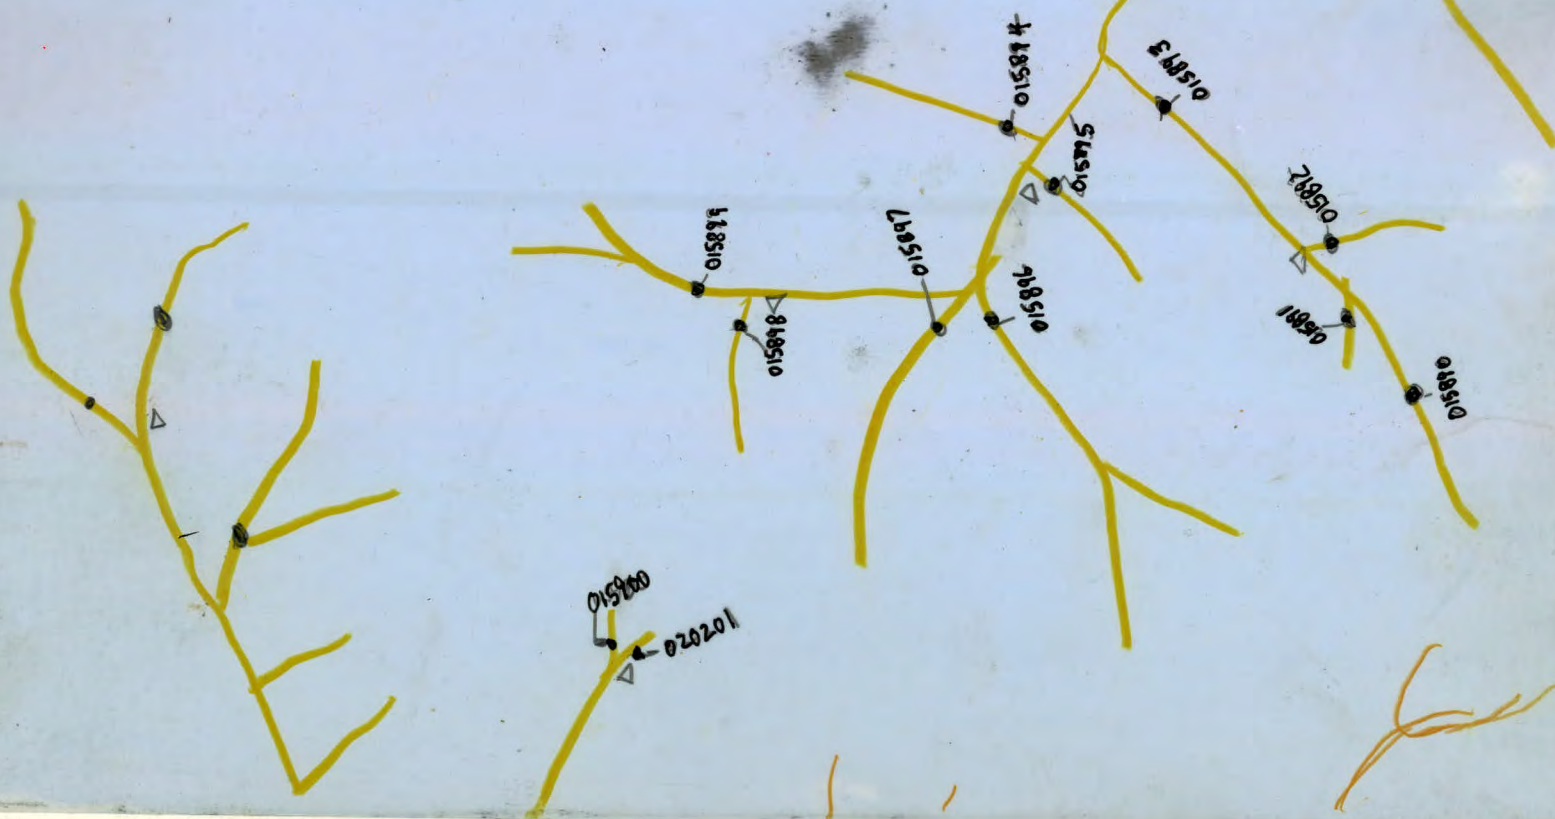

Los

Angeles

Cr

SAMPLE No.	05920	to	015927
N.T.S.	11504		
PHOTO	12066-294		
SAMPLER	B.O.		
PROJECT	V.OEX		
SCALE			
DATE	15-16 June '70		
GEOGRAPHIC LOCATION	L.A. Cr.		
SHEET		of	
		DATE	INIT'L
SAMPLE LOC PLOTTED			
VALUE			
GEOL			
REMARKS:	Los Angeles Cr. fly camp.		

11504

SAMPLE No.	015881	to	015889
N.T.S.	11504		
PHOTO	12066-295		
SAMPLER	C.O.		
PROJECT:	V. OEX		
SCALE			
DATE:	15-18 June '70		
GEOGRAPHIC LOCATION:	L.A. Cr.		
SHEET	of	DATE	INIT'L
SAMPLE LOC PLOTTED			
VALUES "			
GEOLOGY "			
REMARKS:	Los Angeles Creek fly Camp		

White R

SAMPLE No. 015899 to 015890		
N.T.S. 11504		
PHOTO 12066-230		
SAMPLER C.O.		
PROJECT: V-OEX		
SCALE		
DATE: 15-18 June '70		
GEOGRAPHIC LOCATION: L.D. Creek Cr.		
SHEET..... of	DATE	INIT'L
SAMPLE LOC PLOTTED		
VALUES "		
GEOLOGY "		
REMARKS: Los Angeles Cr.		

N
↑

SAMPLE No.	020202	020204
N.T.S.	11504	
PHOTO	12066-229	
SAMPLER	CHARLIE OLLIE	
PROJECT:	V.O.F.X	
SCALE		
DATE:	15-18 June '80	
GEOGRAPHIC LOCATION:	L.A. Cr.	
SHEET		
SAMPLE LOC PLOTTED		
VALUES "		
GEOLOGY "		
REMARKS:	Los Angeles Cr. Fly Camp	