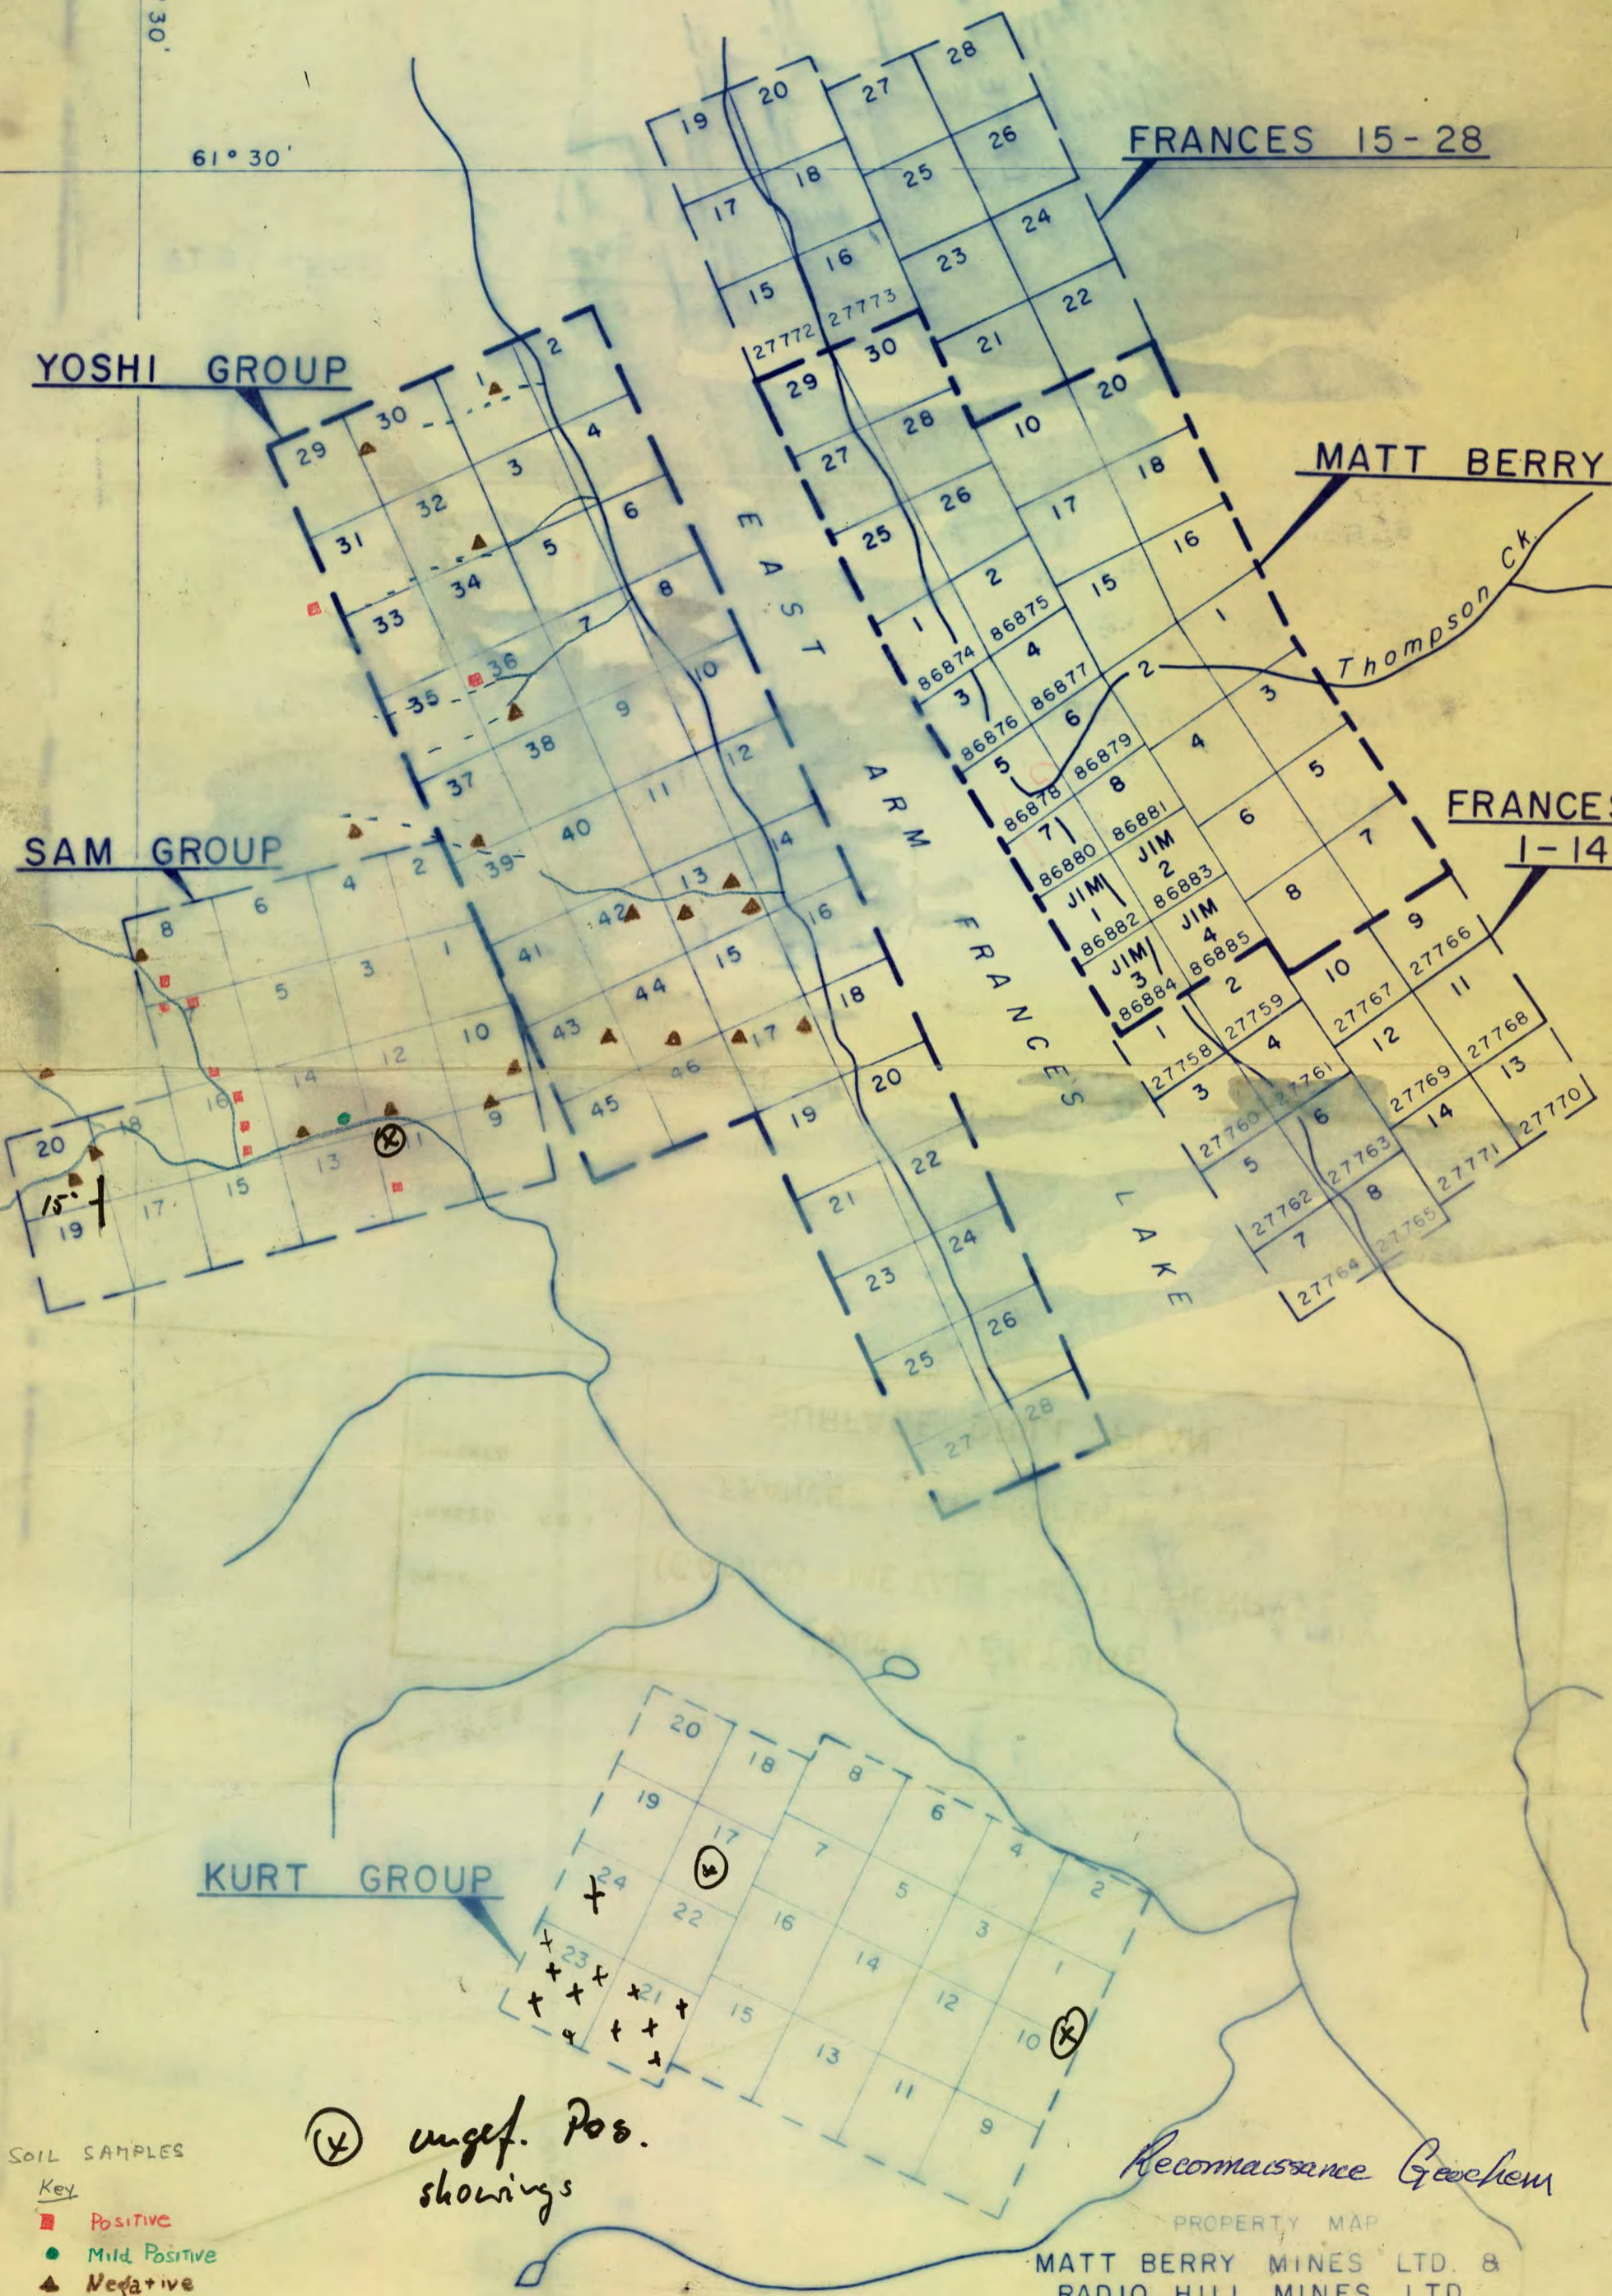

129° 30'

61° 30'

YOSHI GROUP

SAM GROUP

KURT GROUP

FRANCES 15-28

MATT BERRY

FRANCES 1-14

SOIL SAMPLES  
 Key  
 ■ Positive  
 ● Mild Positive  
 ▲ Negative

⊗ ungef. Pos. showings

*Reconnaissance Geochem*

PROPERTY MAP  
 MATT BERRY MINES LTD. &  
 RADIO HILL MINES LTD.  
 WATSON LAKE, AREA Y.T.  
 MAR. 4, 69

013728

0 2640' 5280' 7920'  
 SCALE IN FEET