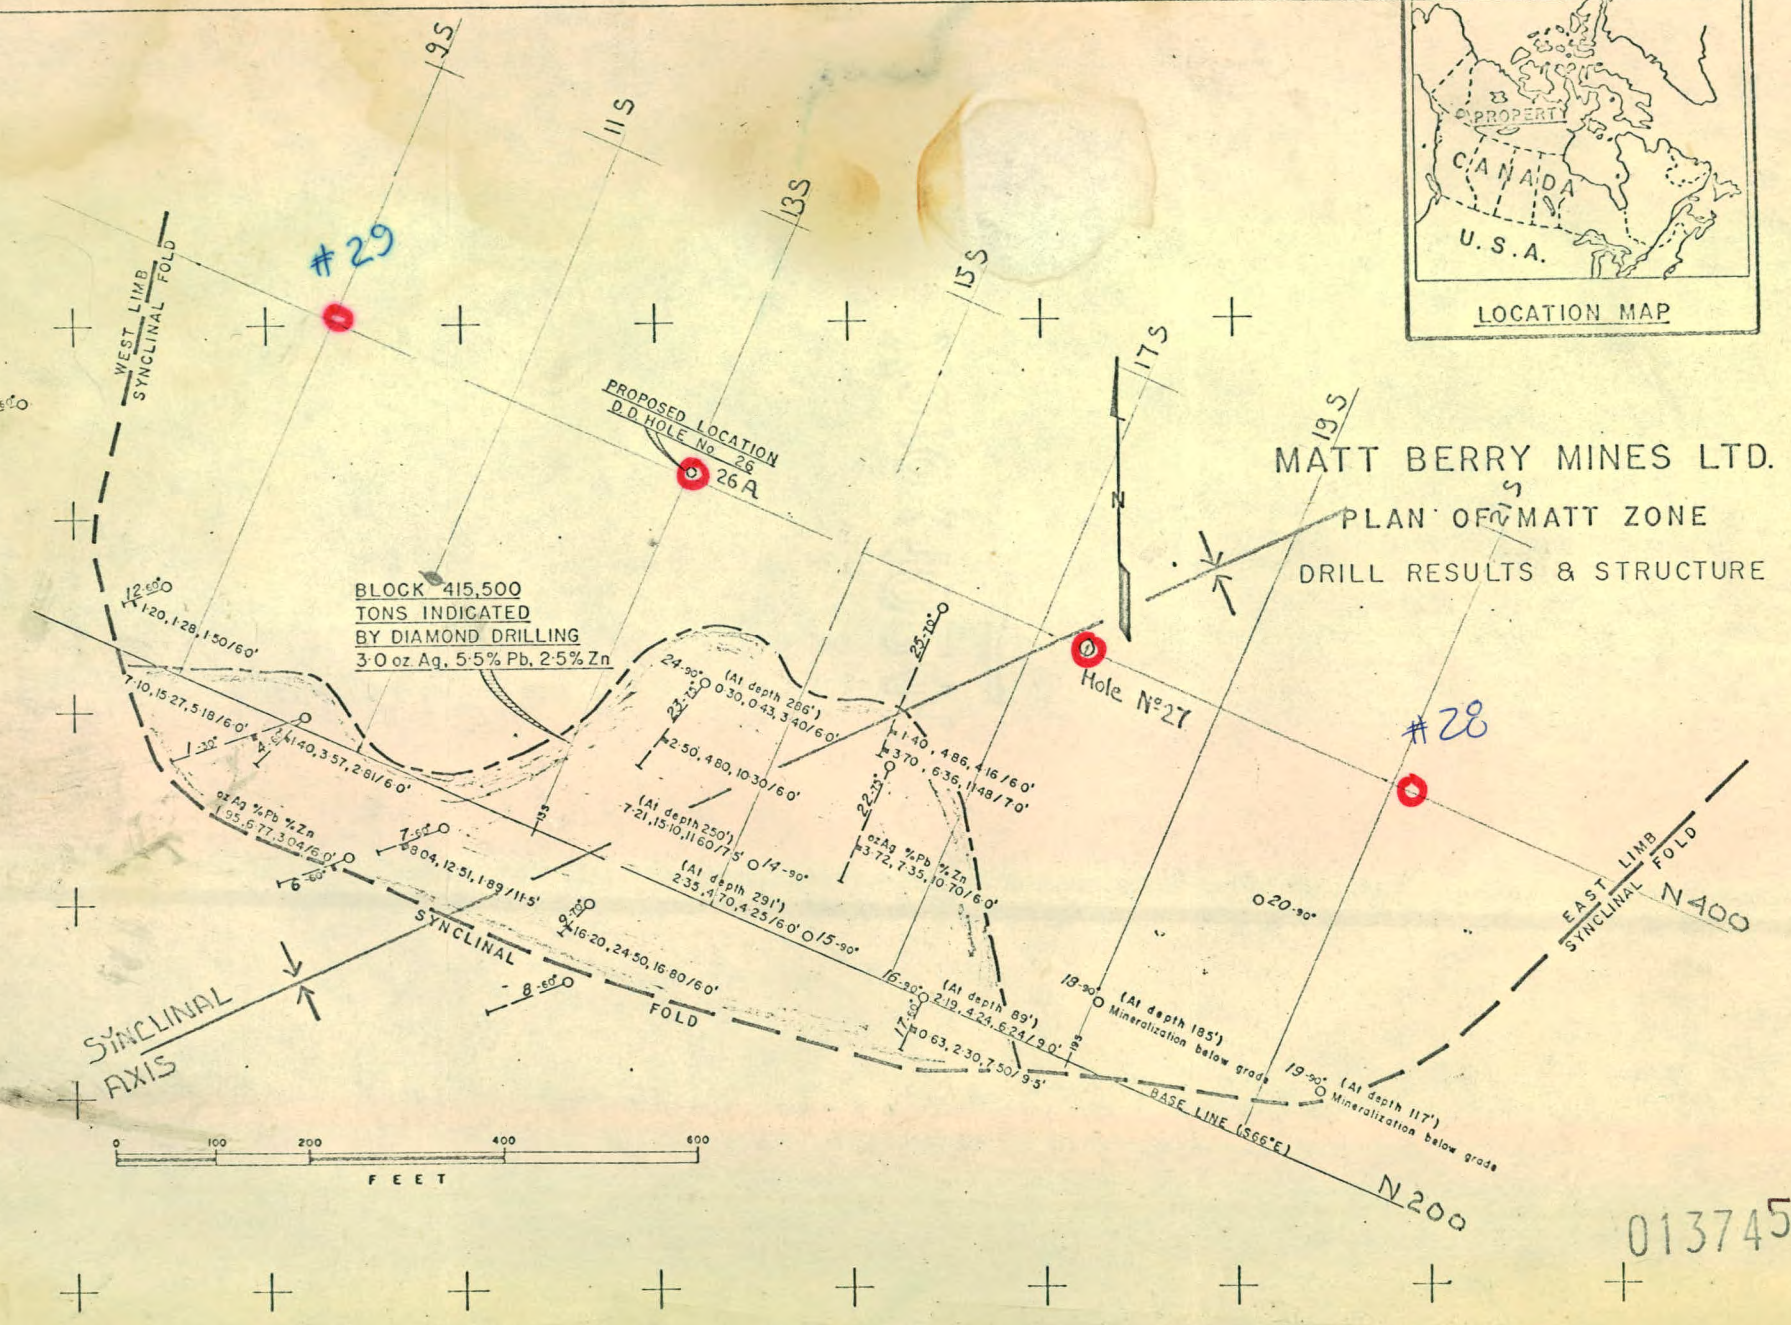

MATT BERRY MINES LTD.
 PLAN OF MATT ZONE
 DRILL RESULTS & STRUCTURE

013745

Dec 1/69 Campbell