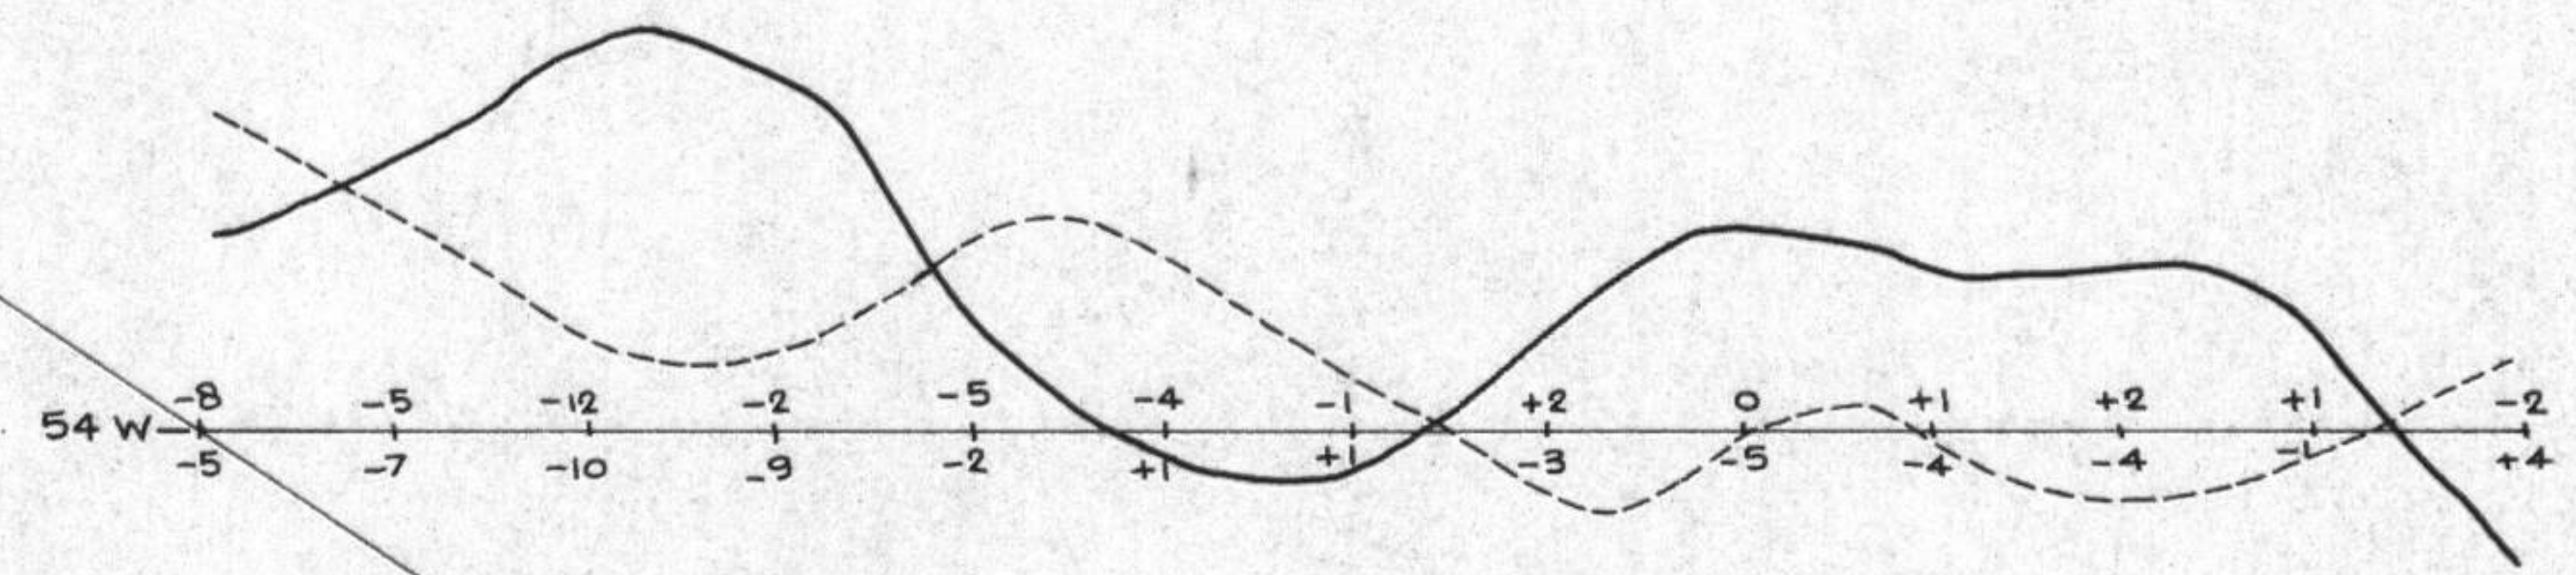

ATLAS EXPLORATIONS LIMITED

ROSS RIVER (Y.T.)

TIM GROUP MINERAL CLAIMS

RONKA E.M. 16 VALUES AND PROFILES

BASE LINE

YUKON GEOLOGICAL SURVEY
This reference scale bar has been added to the original image. It will scale at the same rate as the image, therefore it can be used as a reference for the original size.

013788

DRAWN BY: P.V.