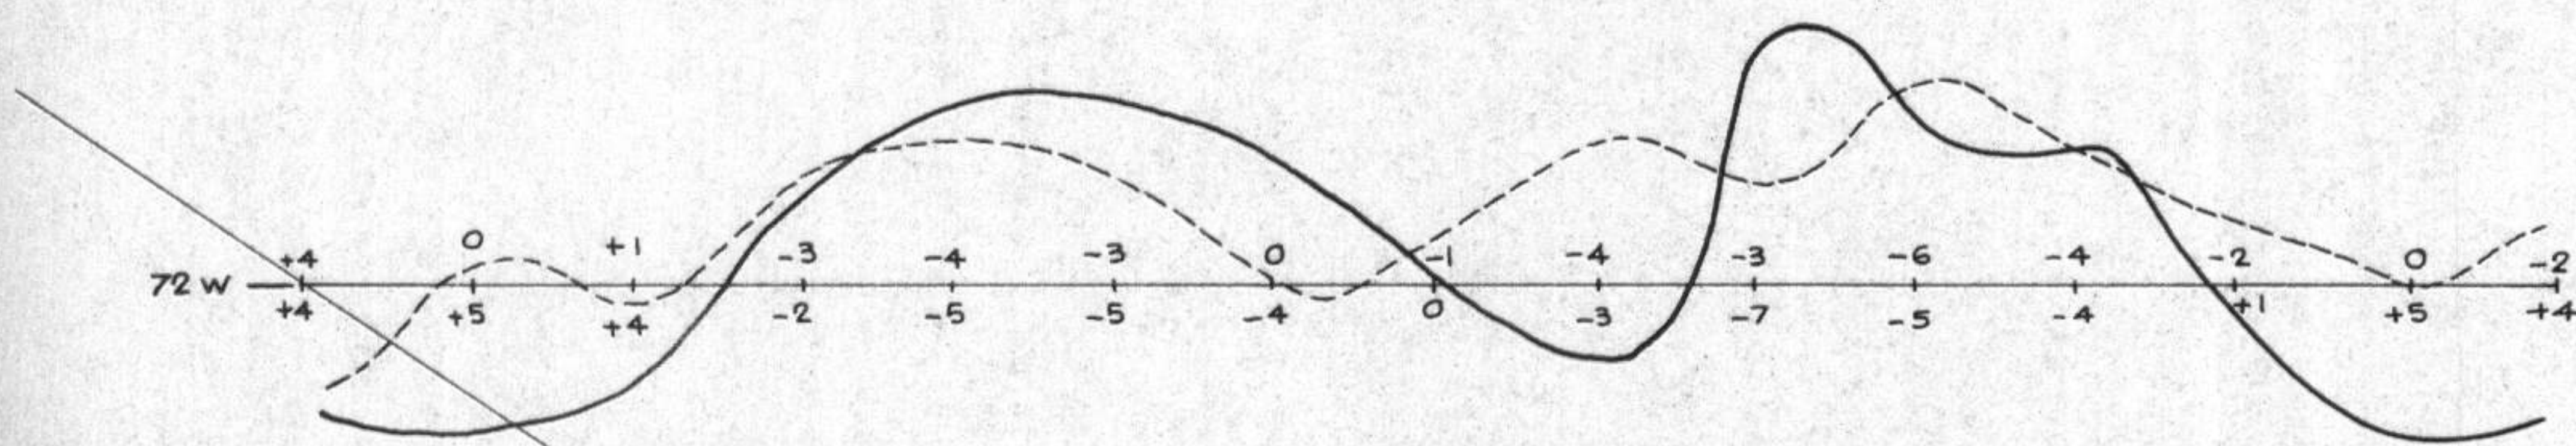

ATLAS EXPLORATIONS LIMITED

ROSS RIVER (Y.T.)

TIM GROUP MINERAL CLAIMS

RONKA E.M. 16 VALUES AND PROFILES

BASE LINE

YUKON GEOLOGICAL SURVEY
This reference scale bar has been added to the original image. It will scale at the same rate as the image, therefore it can be used as a reference for the original size.

013788

DRAWN BY: P.V.