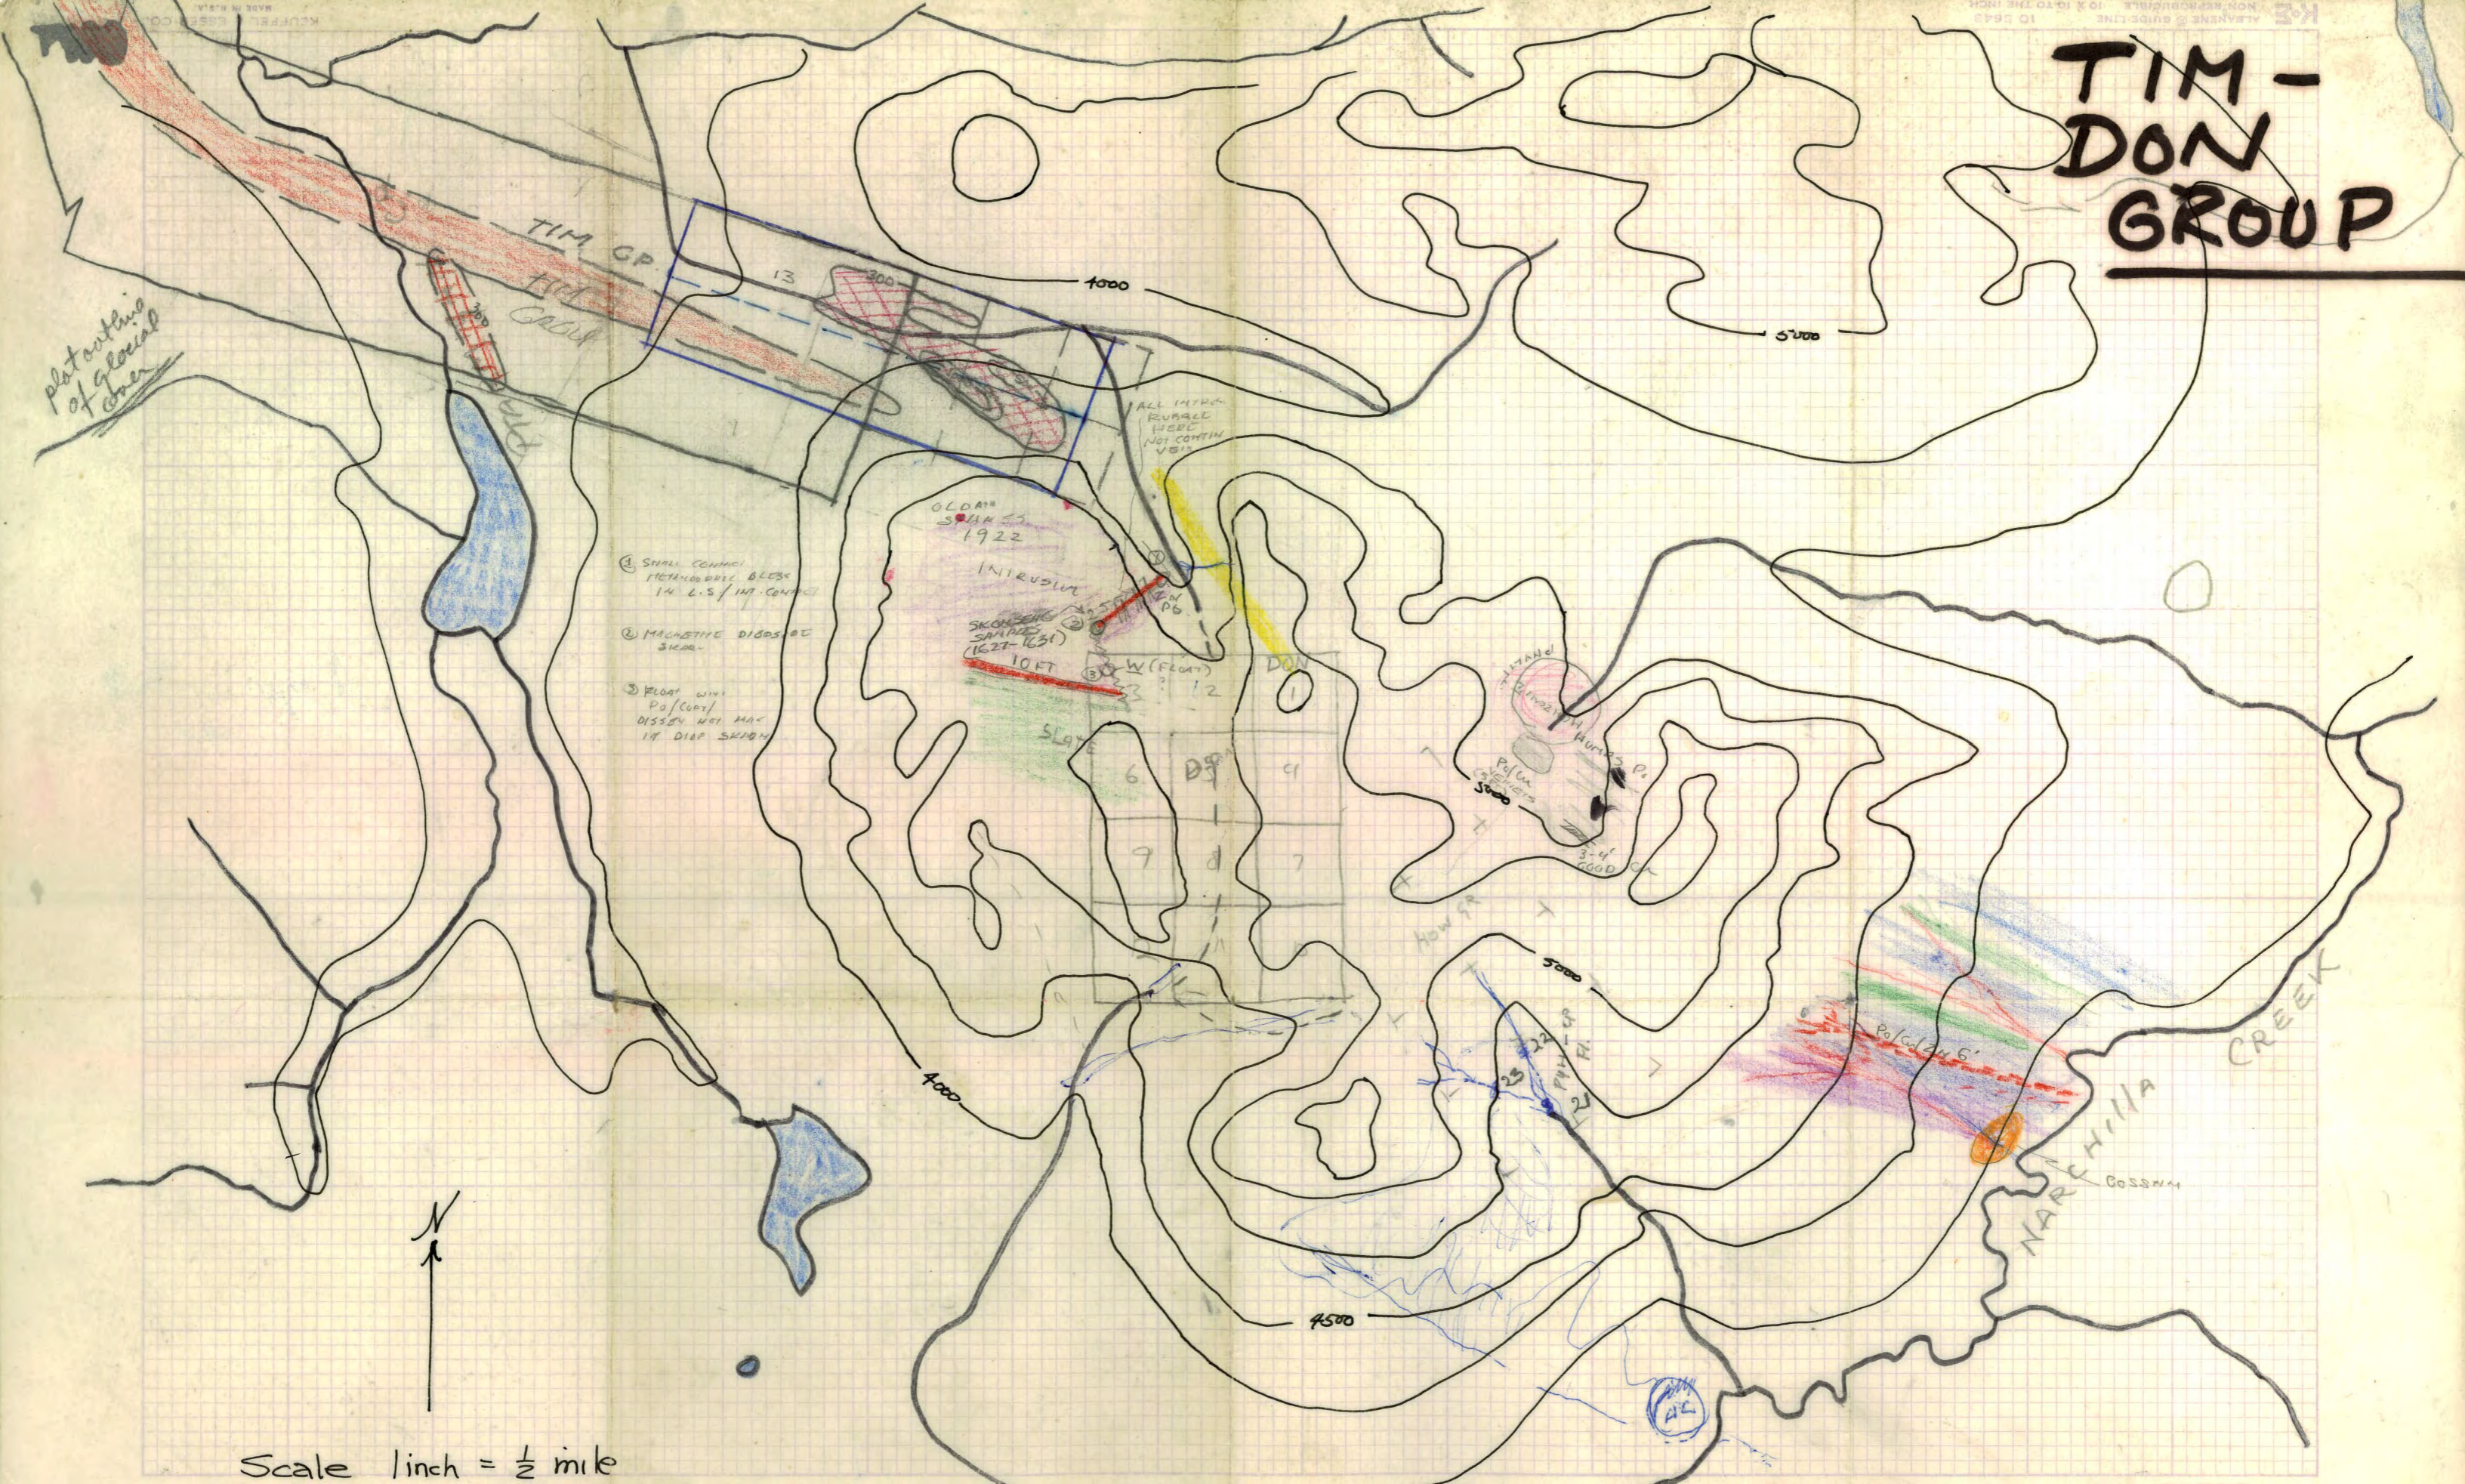

TIM-DON GROUP

plat outline of glacial cover

Scale 1 inch = 1/2 mile

No Post Found - CLAIMS ONLY FROM MAP. BOGDELL STAKED TAYLORS GROUND.

013789