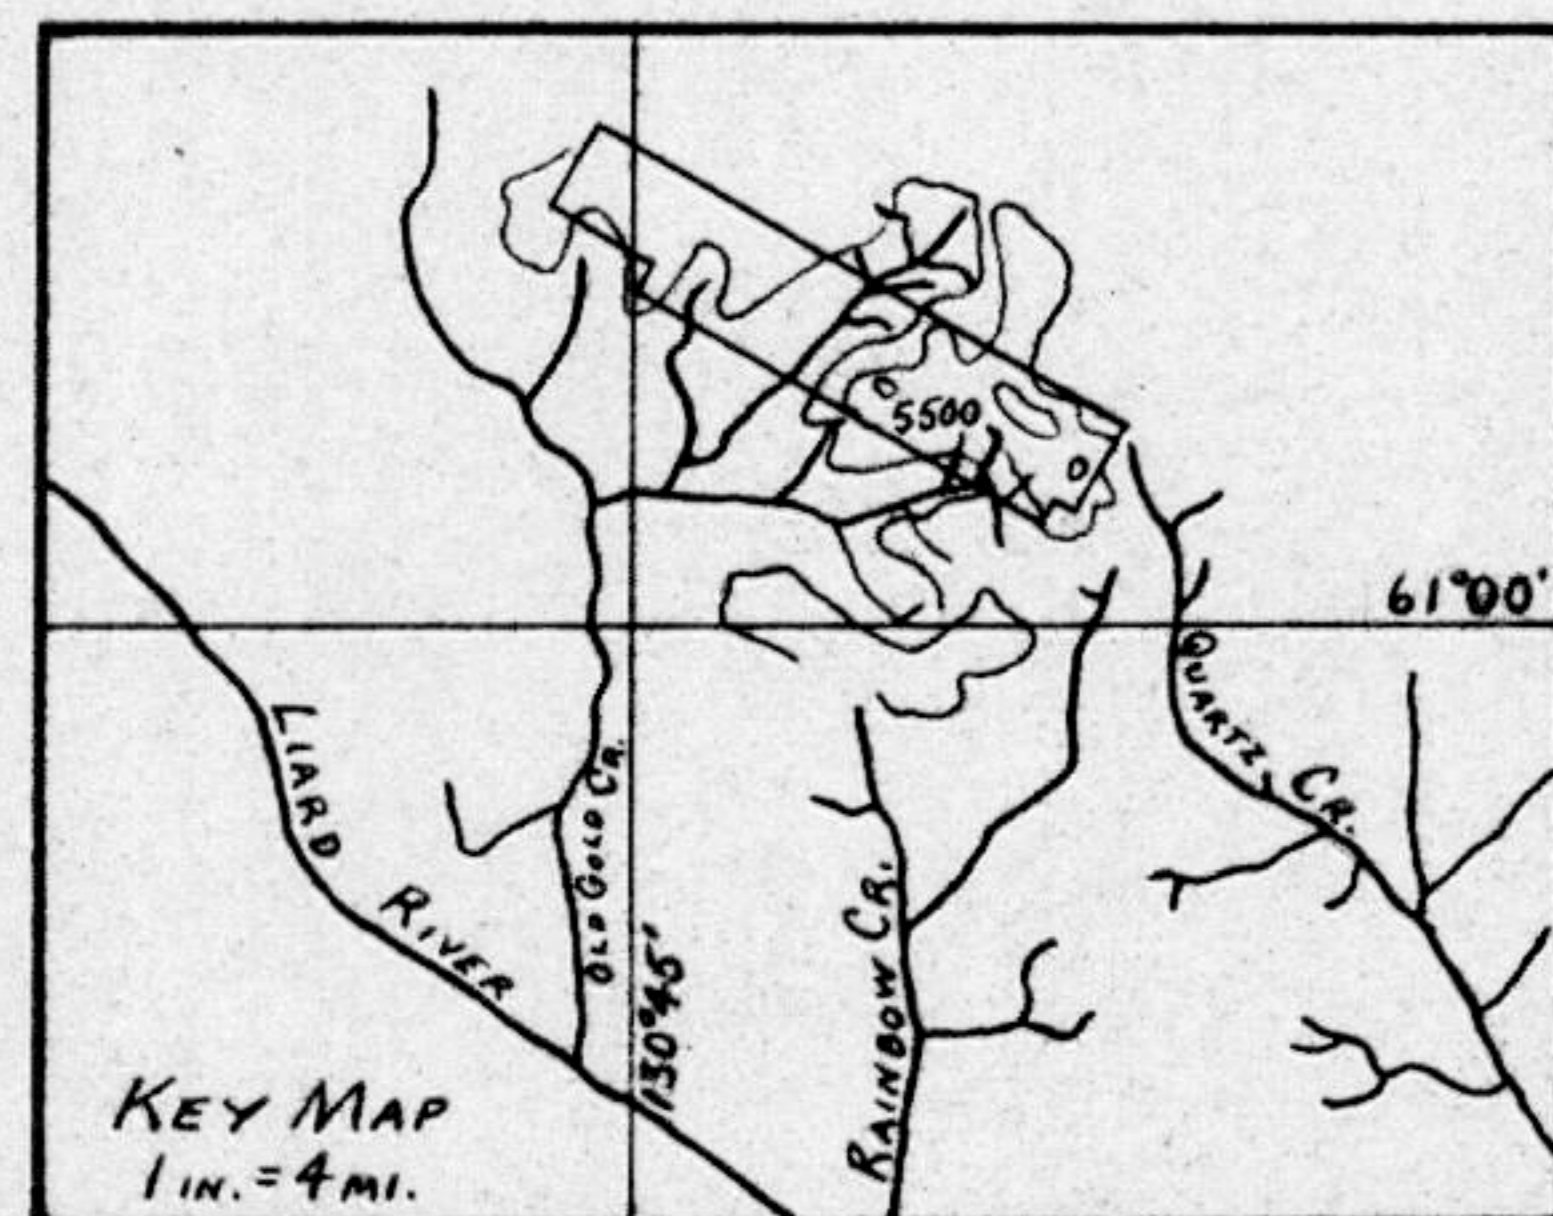

CLAIM SKETCH - MONT GROUP

SCALE: 1 in. = 1500 FT.

☞ COPPER MINERALIZATION

MONT GROUP OF MINERAL CLAIMS
 Whitehorse M.D. Yukon T.
 Scale 1 in = 1500 ft.

LEGEND
 gossanized outcrop
 outcrop width
 Au, Ag, Cu assay sequence