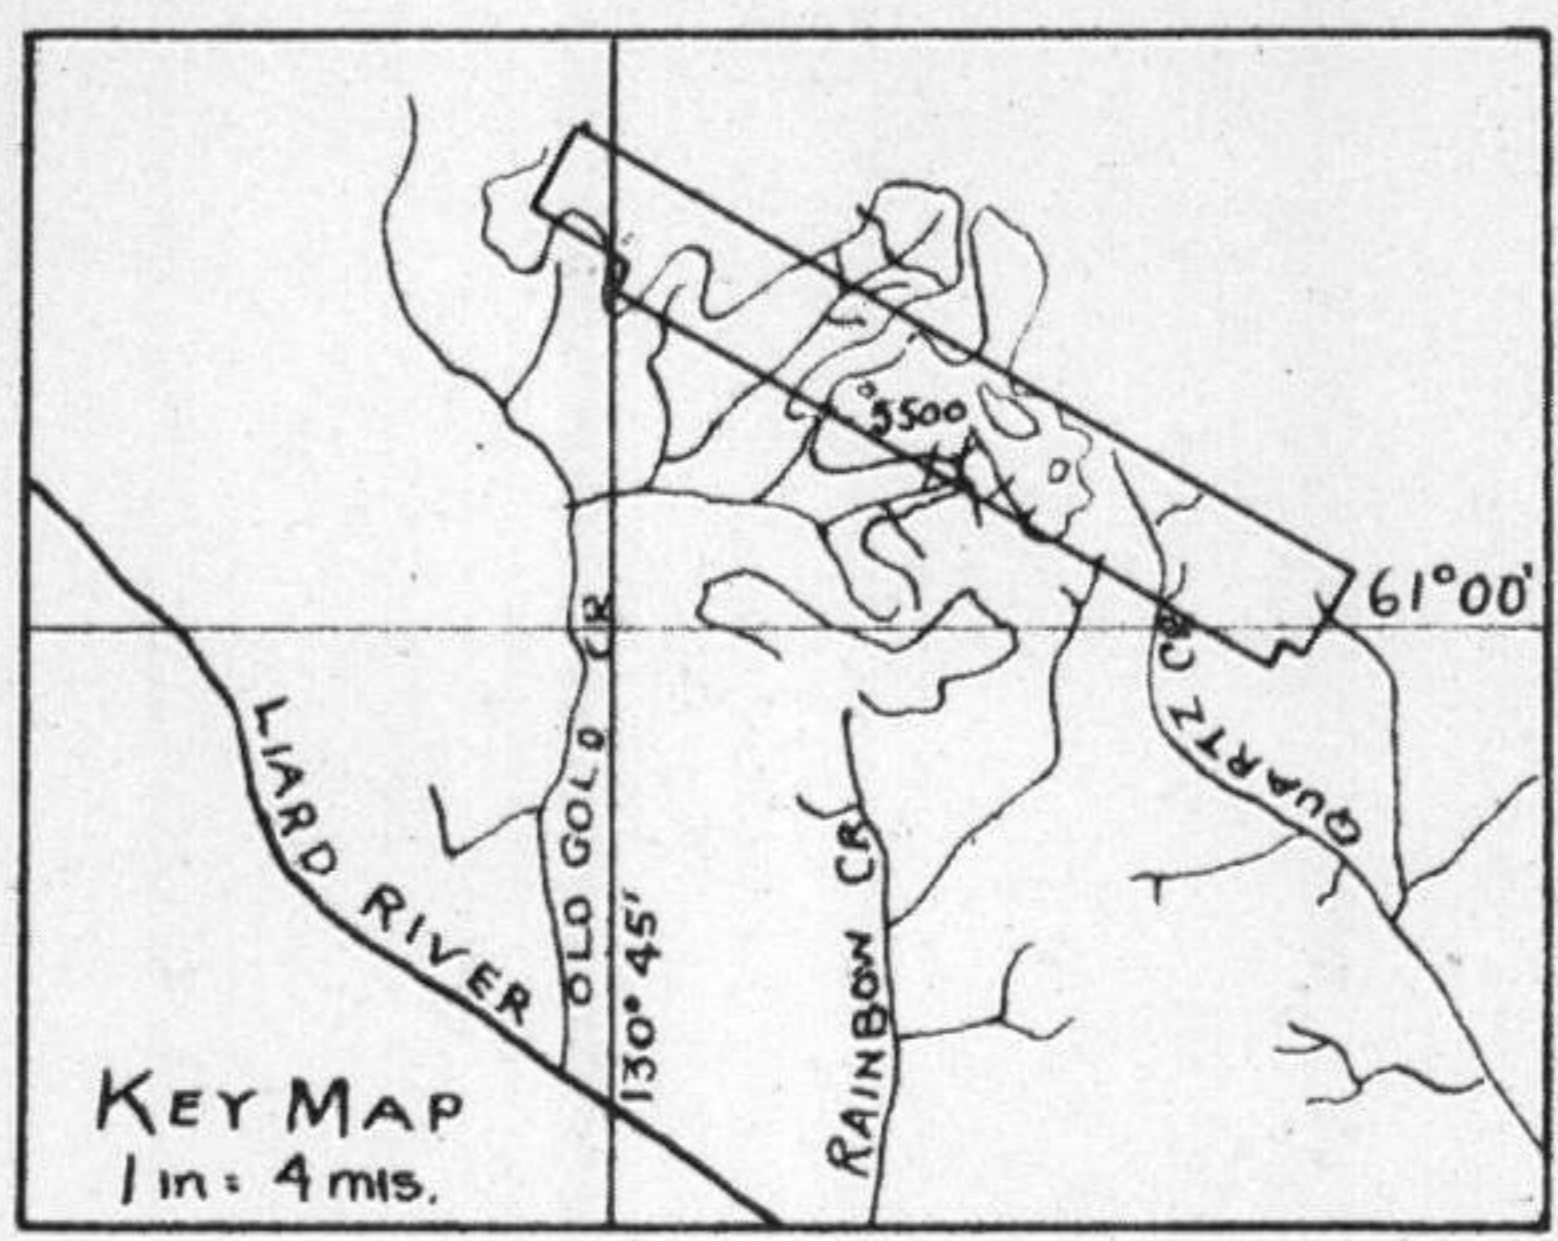

CLAIM SKETCH - MONT GROUP

SCALE: 1 in. = 1500 FT.

☞ COPPER MINERALIZATION

MONT GROUP OF MINERAL CLAIMS
 Whitehorse M.D. Yukon T.
 Scale 1 in = 1500 ft.

LEGEND
 gossanized outcrop
 outcrop width
 Au, Ag, Cu assay sequence