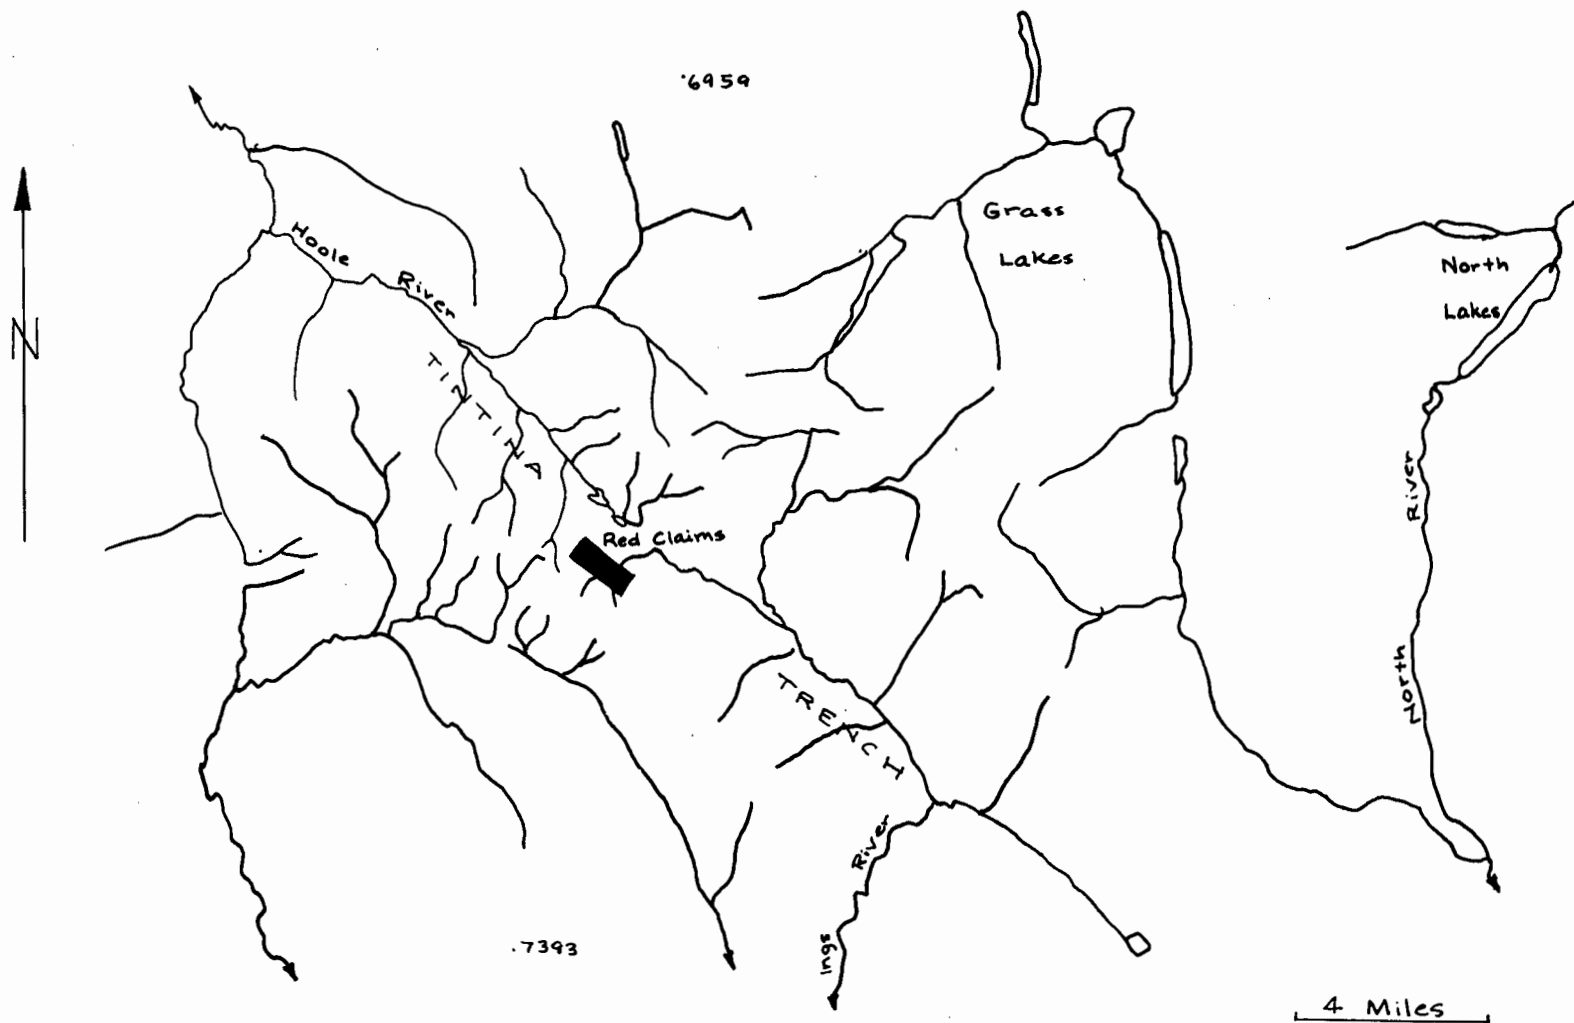

RED MINERAL CLAIMS - HOOLE RIVER

013969

G. Davis
Oct. 63