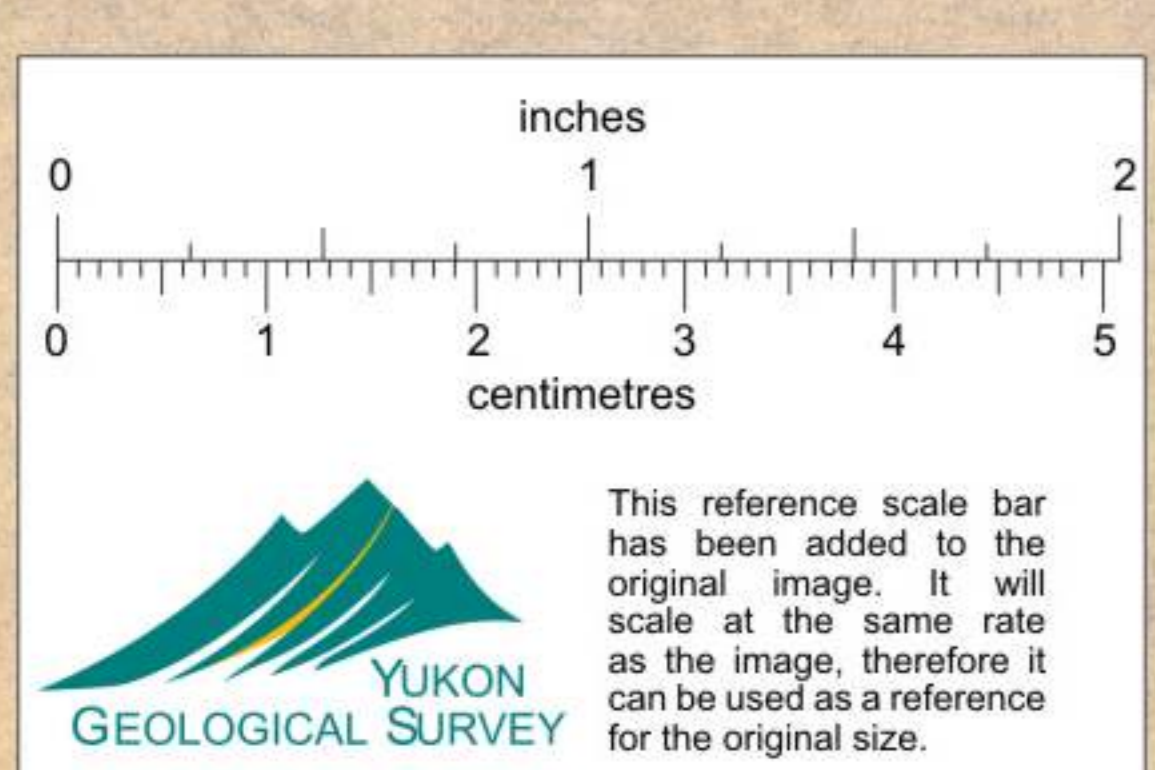

Cu, Pb, Zn, Mn

- Cu ● 80-120 ppm; ● 120-200 ppm; ● > 200 ppm
- Pb ● 60-90 ppm; ● 90-150 ppm; ● > 150 ppm
- Zn ● 400-600 ppm; ● 600-1000 ppm; ● > 1000 ppm

FINLAYSON LAKE

014037

105  $\frac{E}{10}$