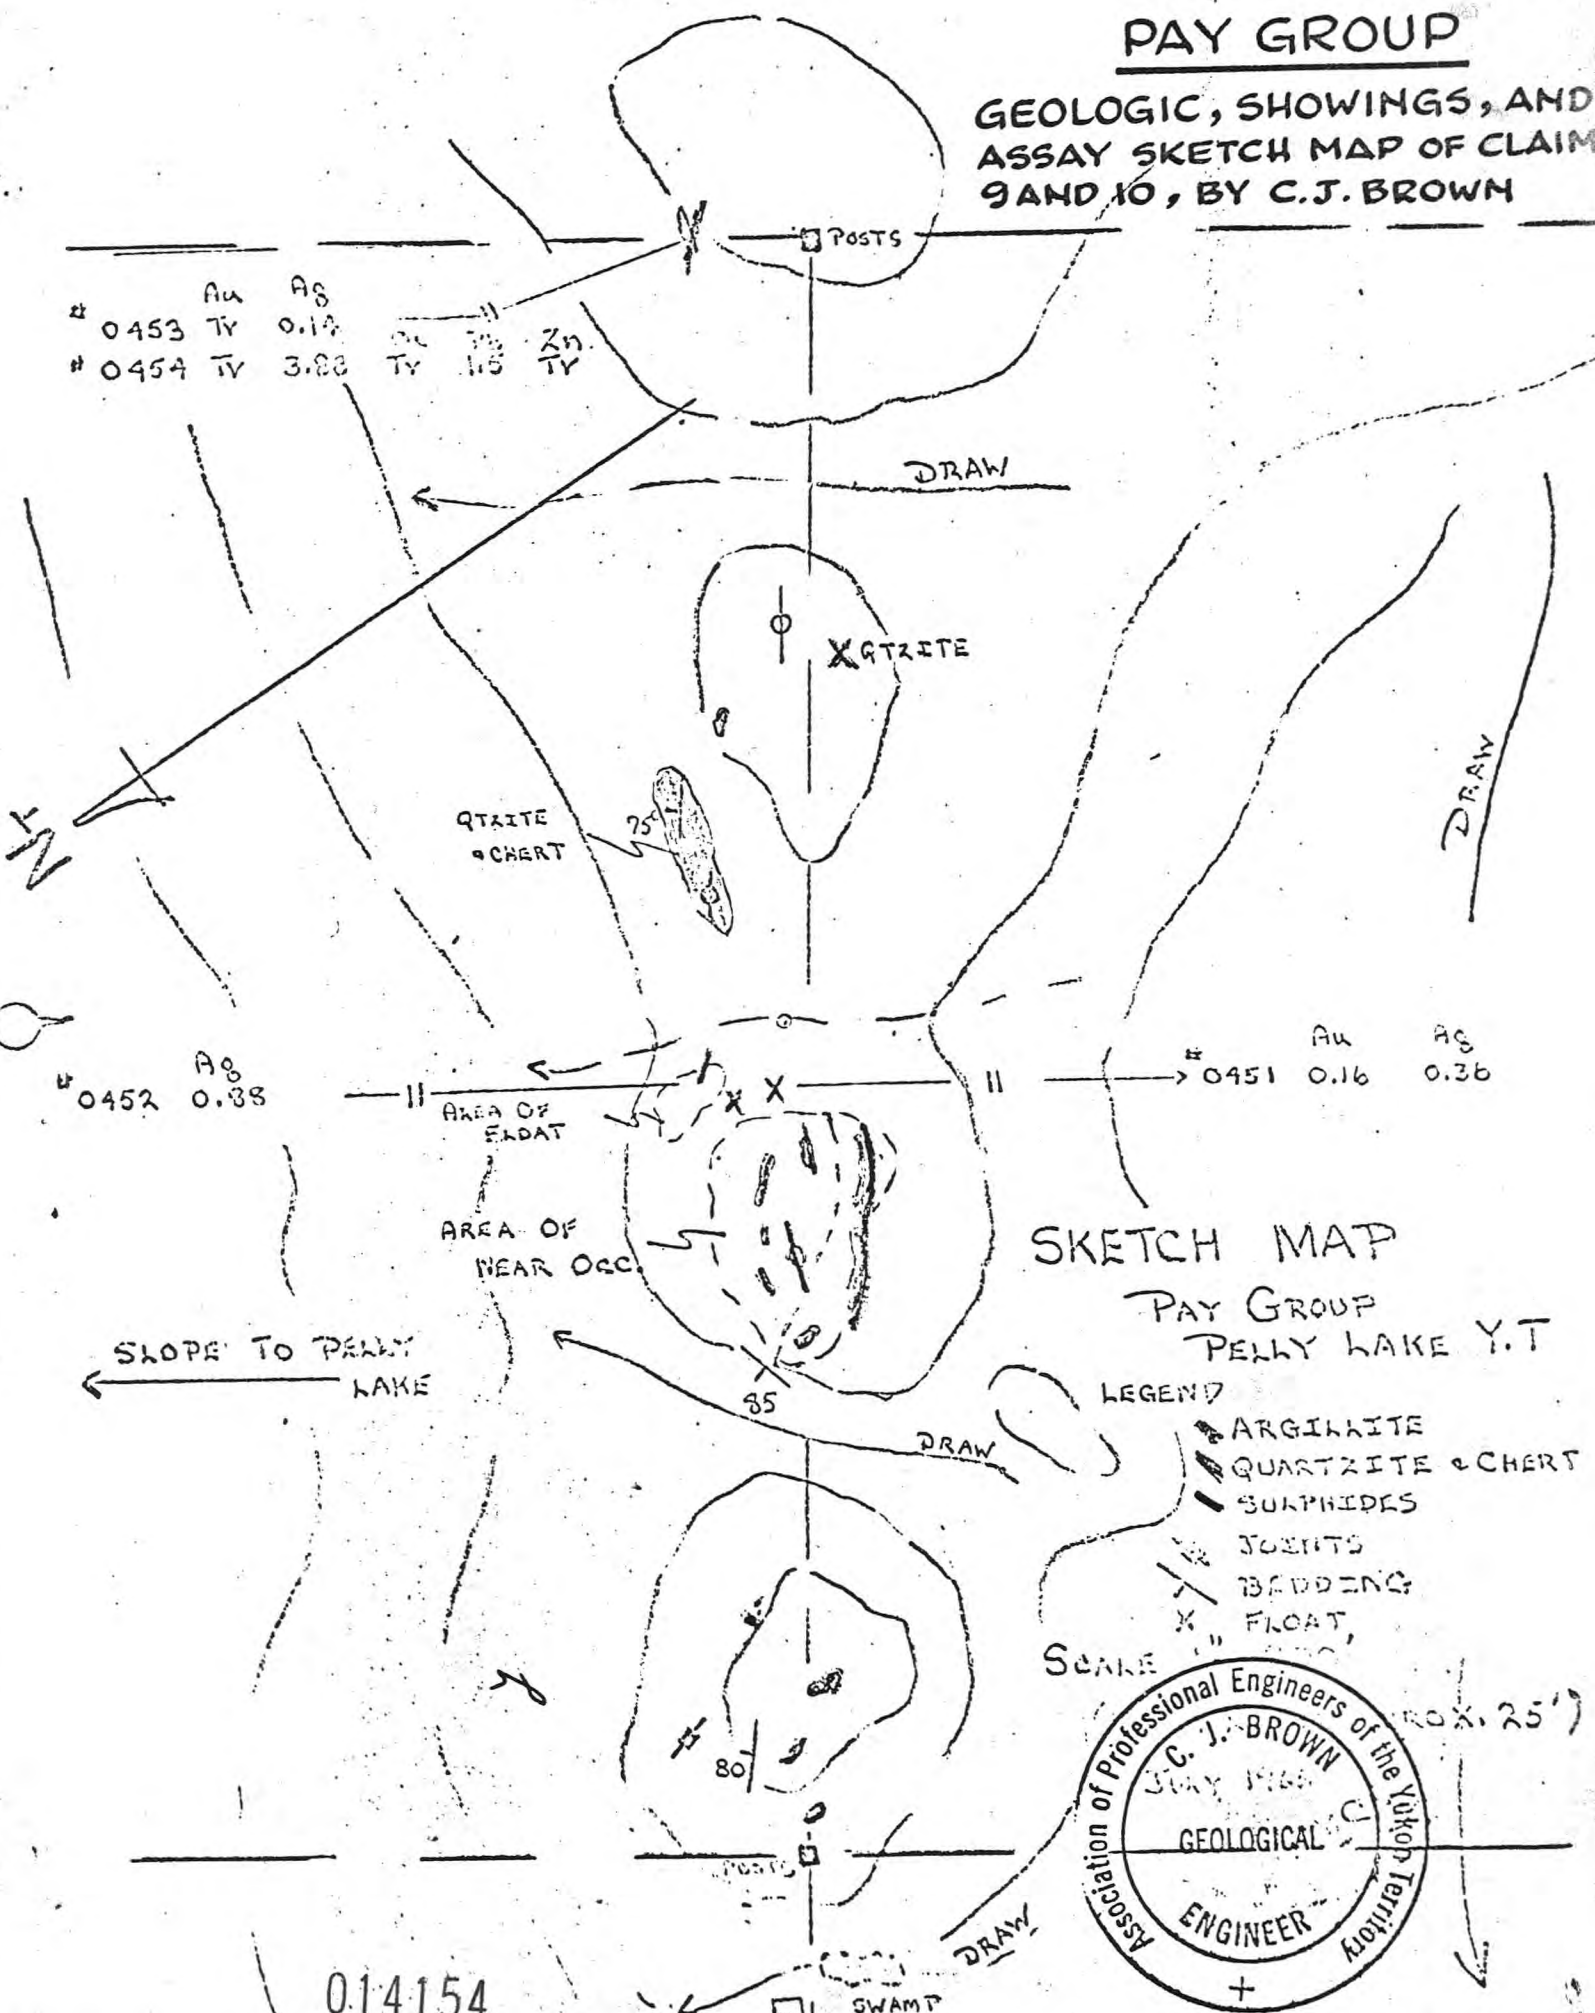

PAY GROUP

GEOLOGIC, SHOWINGS, AND ASSAY SKETCH MAP OF CLAIM 9 AND 10, BY C.J. BROWN

# 0453	Ty	Au	Ag	0.14	0.14	Ty	15	Zn	Ty
# 0454	Ty	Au	Ag	3.88	3.88	Ty	15	Zn	Ty

SKETCH MAP

PAY GROUP
PELLY LAKE Y.T

LEGEND

- ARGILLITE
- QUARTZITE & CHERT
- SULPHIDES
- JOINTS
- BEDDING
- FLOAT

SCALE " = 25'

014154