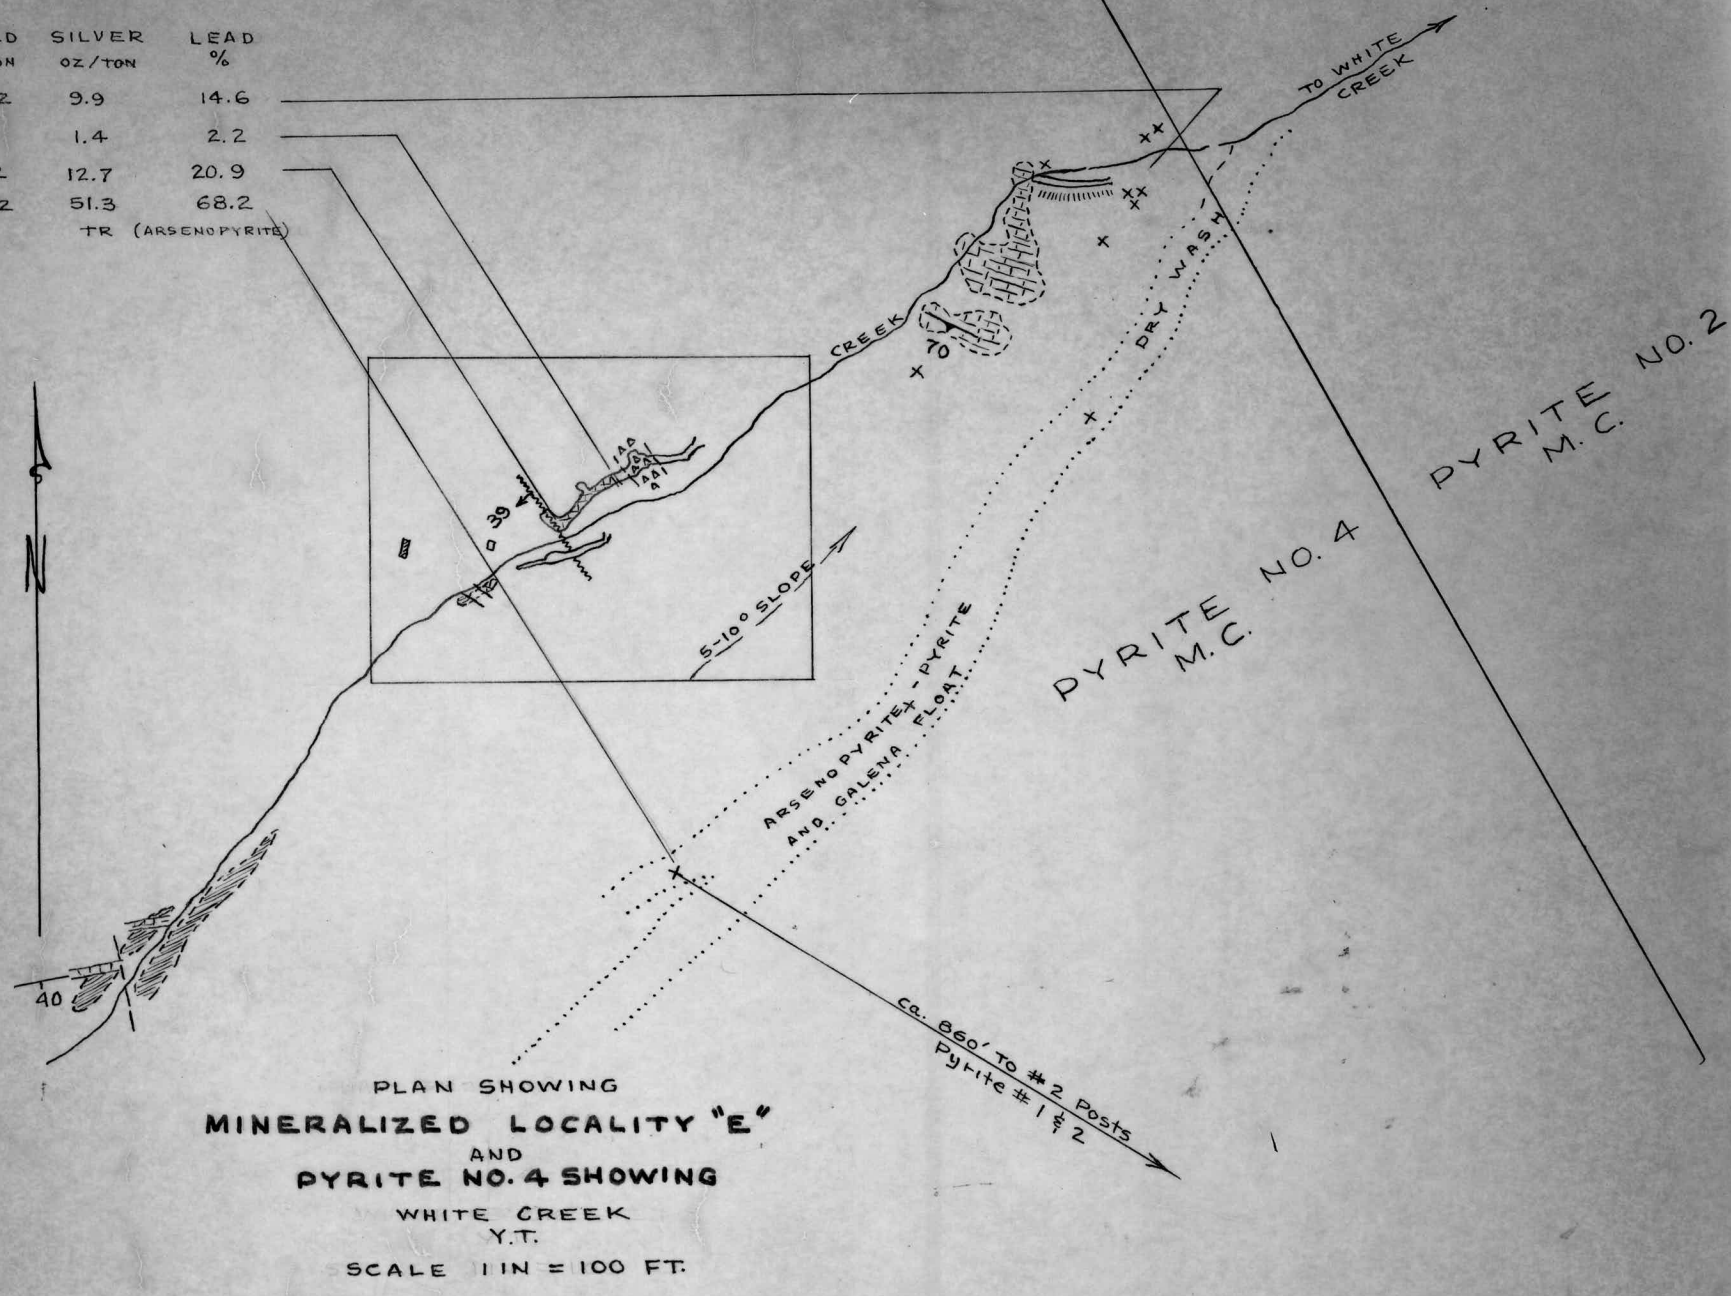

	GOLD OZ/TON	SILVER OZ/TON	LEAD %
GRAB	TR.	1.4	2.2
GRAB	0.02	12.7	20.9

	GOLD OZ/TON	SILVER OZ/TON	LEAD %
FLOAT	0.02	9.9	14.6
GRAB	TR.	1.4	2.2
GRAB	0.02	12.7	20.9
FLOAT	0.02	51.3	68.2
FLOAT	TR.	TR (ARSENOPYRITE)	