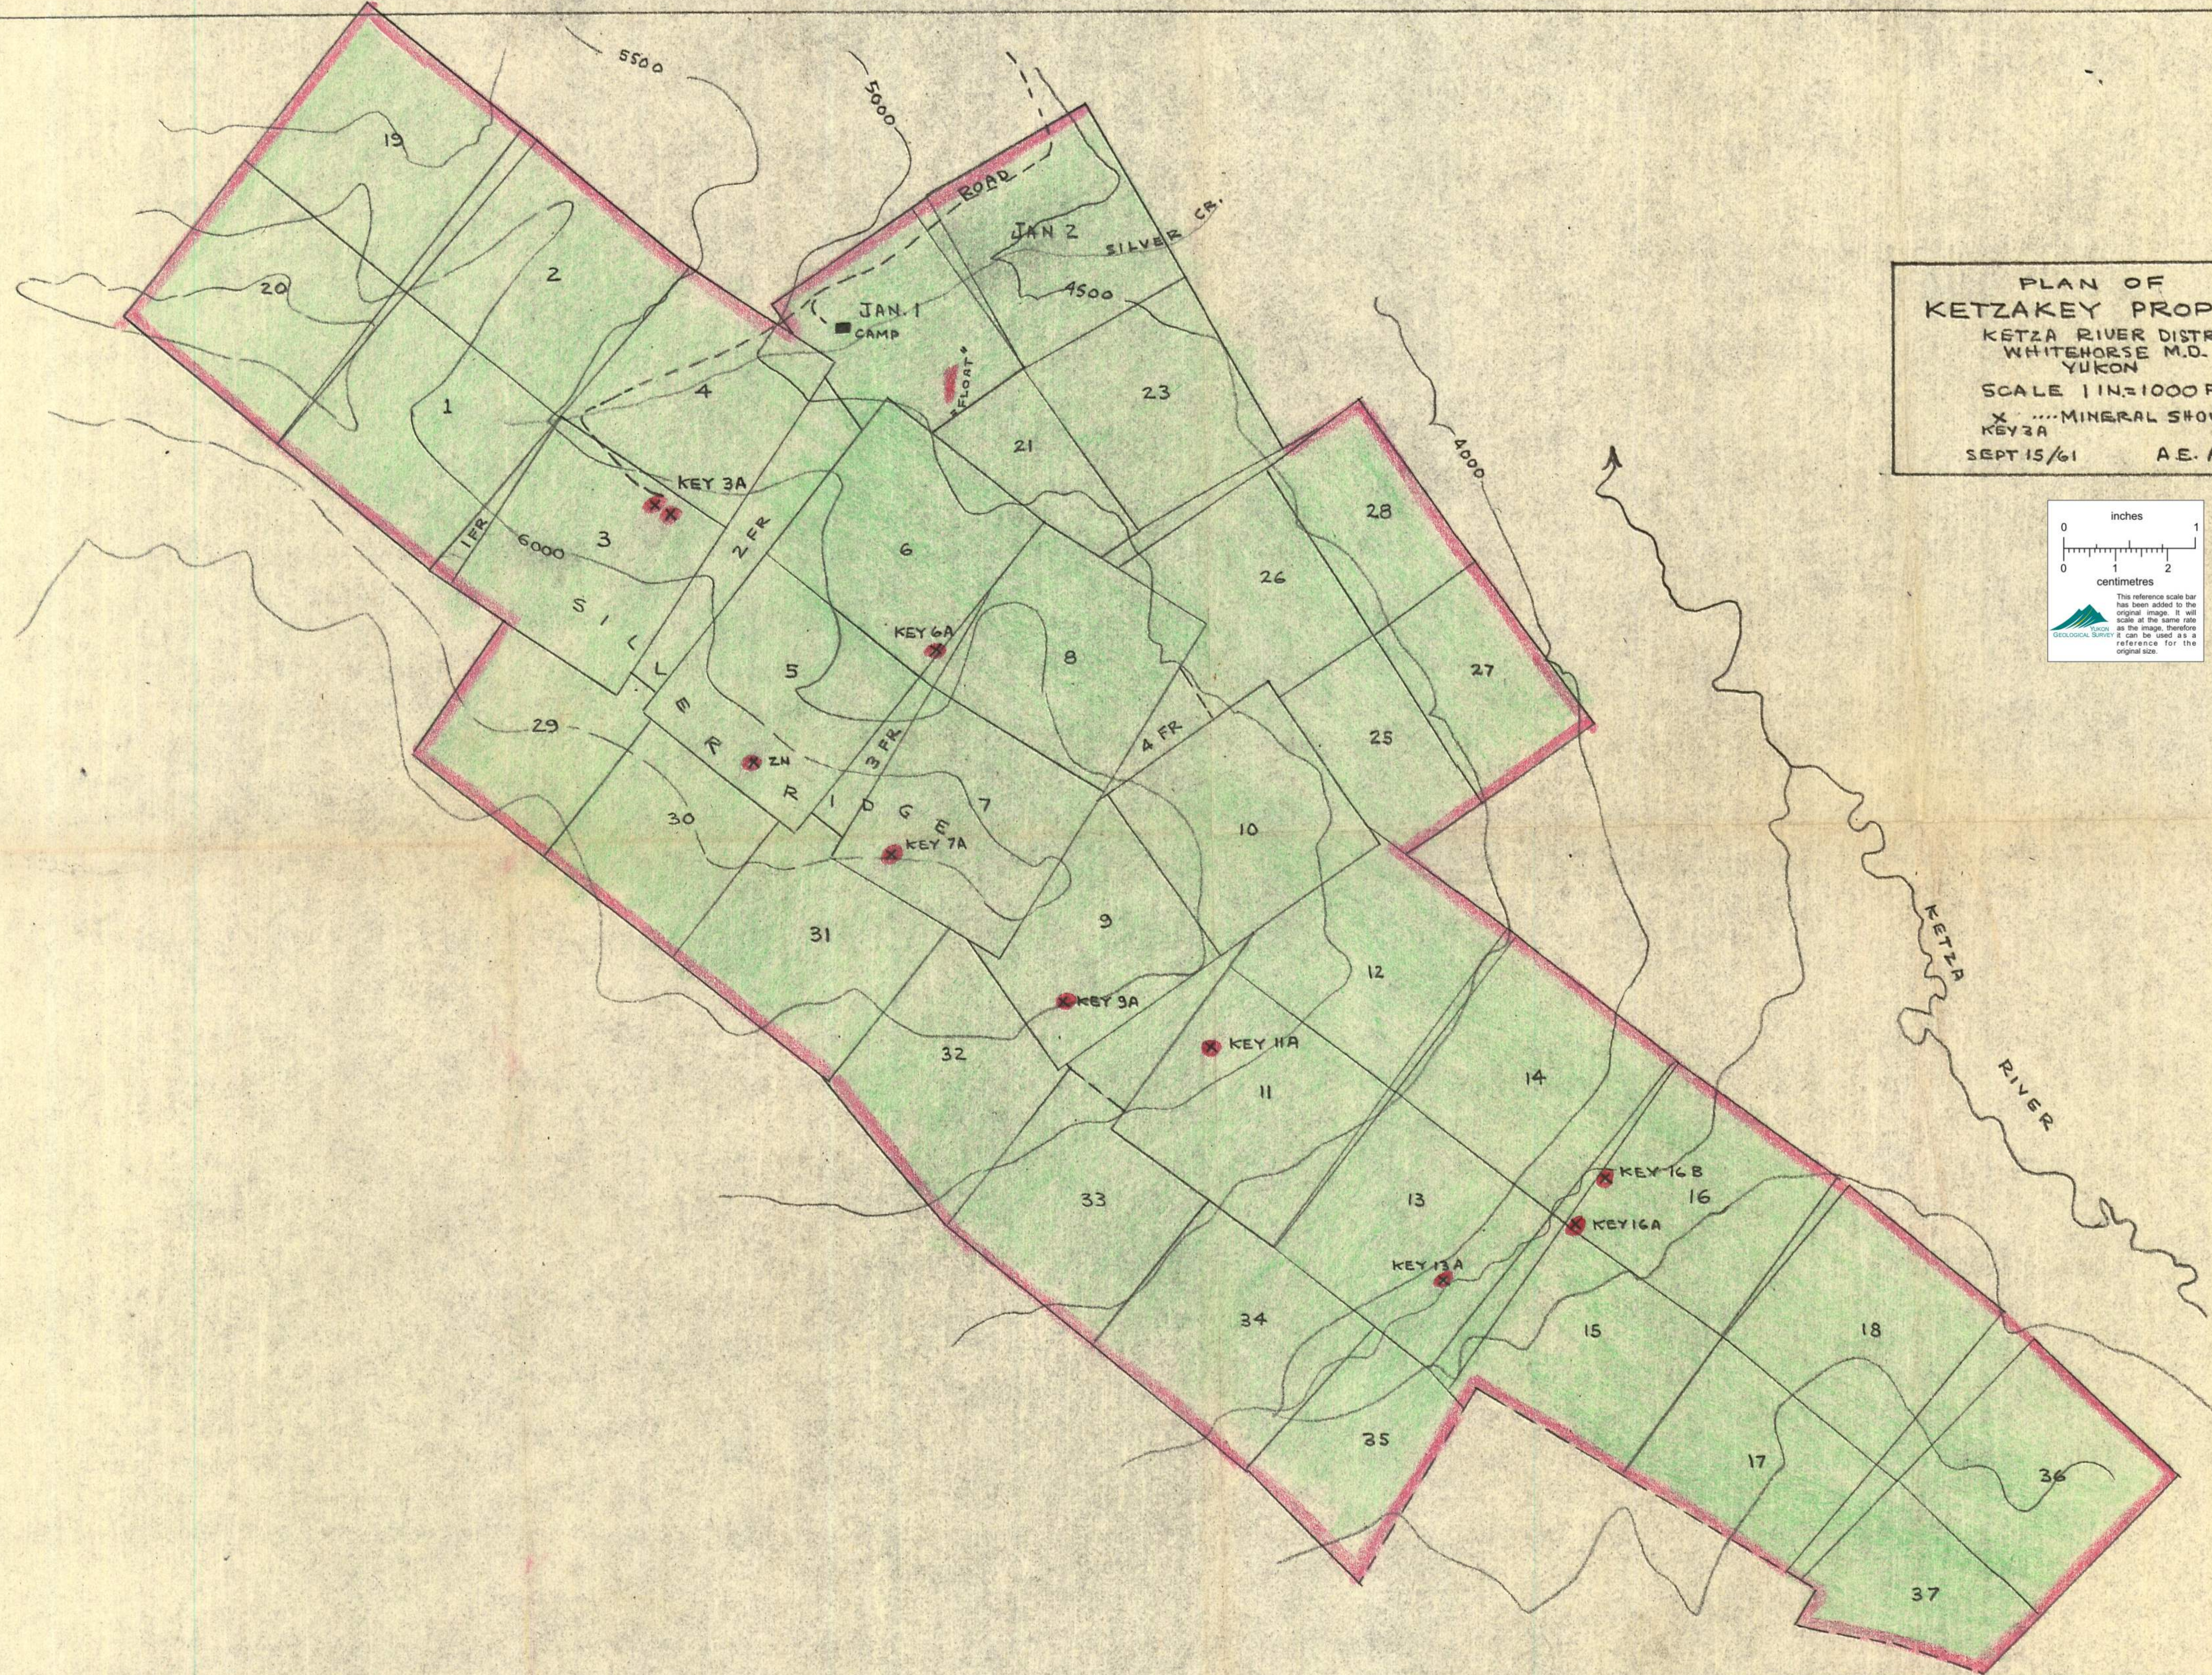

PLAN OF
 KETZAKEY PROPERTY
 KETZA RIVER DISTRICT
 WHITEHORSE M.D.
 YUKON
 SCALE 1 IN.=1000 FT.
 XMINERAL SHOWING
 KEY 3A SEPT 15/61 A.E. AHO

FIG. 1

014286