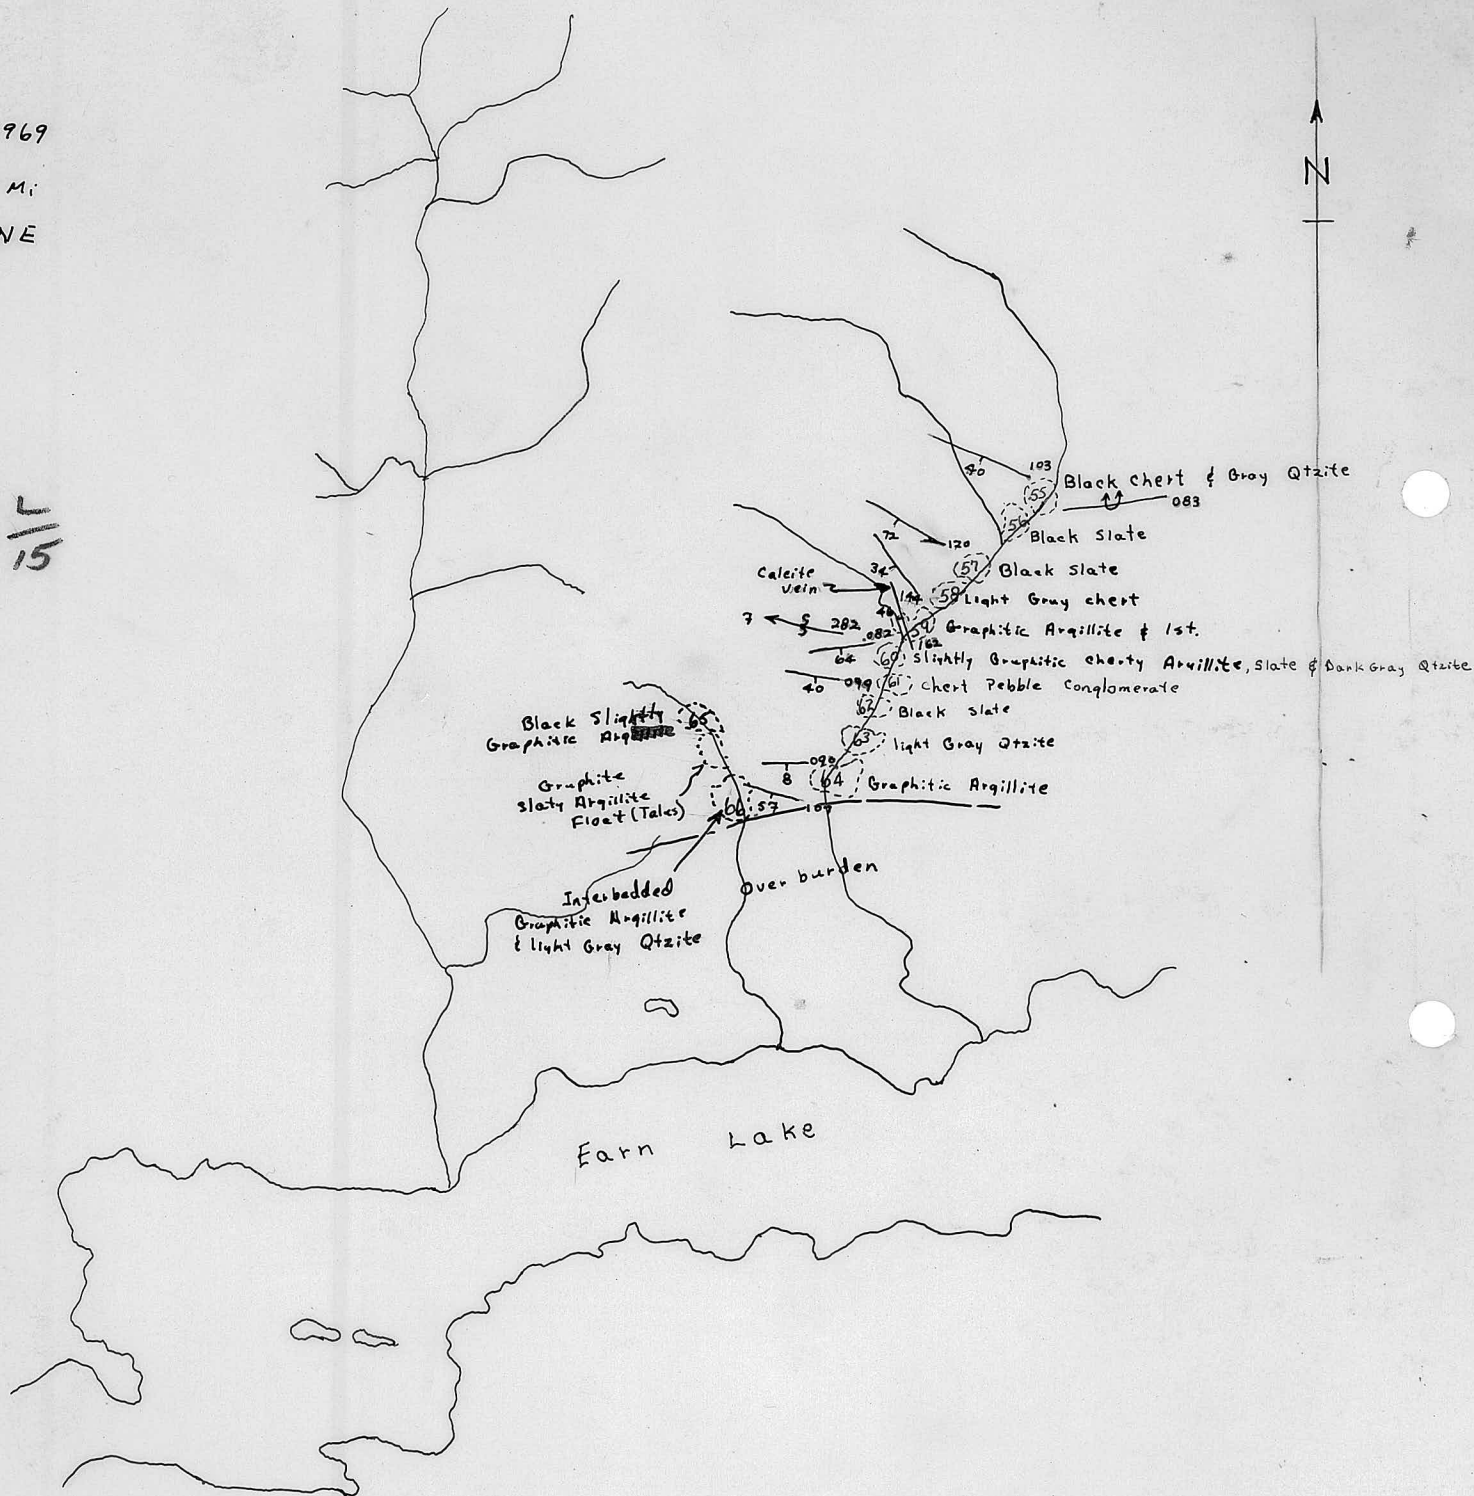

Waldner

Geology

Aug. 4 & 5, 1969

Scale 1" = 1 M.

From 105-L-NE

105 $\frac{L}{15}$

014681

Plattner M.W.
2/9/69