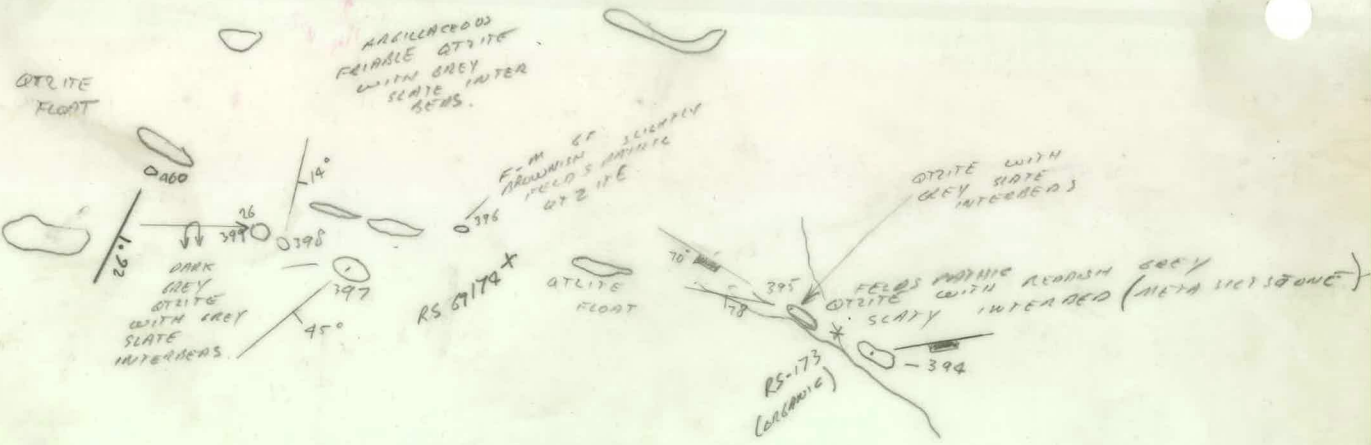

105-M-501

Don FRANCIS
A12187-313
105-M-SW.
JULY 23/69

014718

KALZAS
LAKE

105-M-1

Feb 6/69

105-M-SE

Don FRANCIS

A12179-187

MIST
LAKE

N

105-M-SE

A12278-31

105 M

blow
Francis

*105-MT
Cedar Bluffs*

MOOSE

PLATEAU

MOOSE LAKE

PLATEAU

MNT.

3000

4000

4000

2500

2500

3000

5000

200-69-10