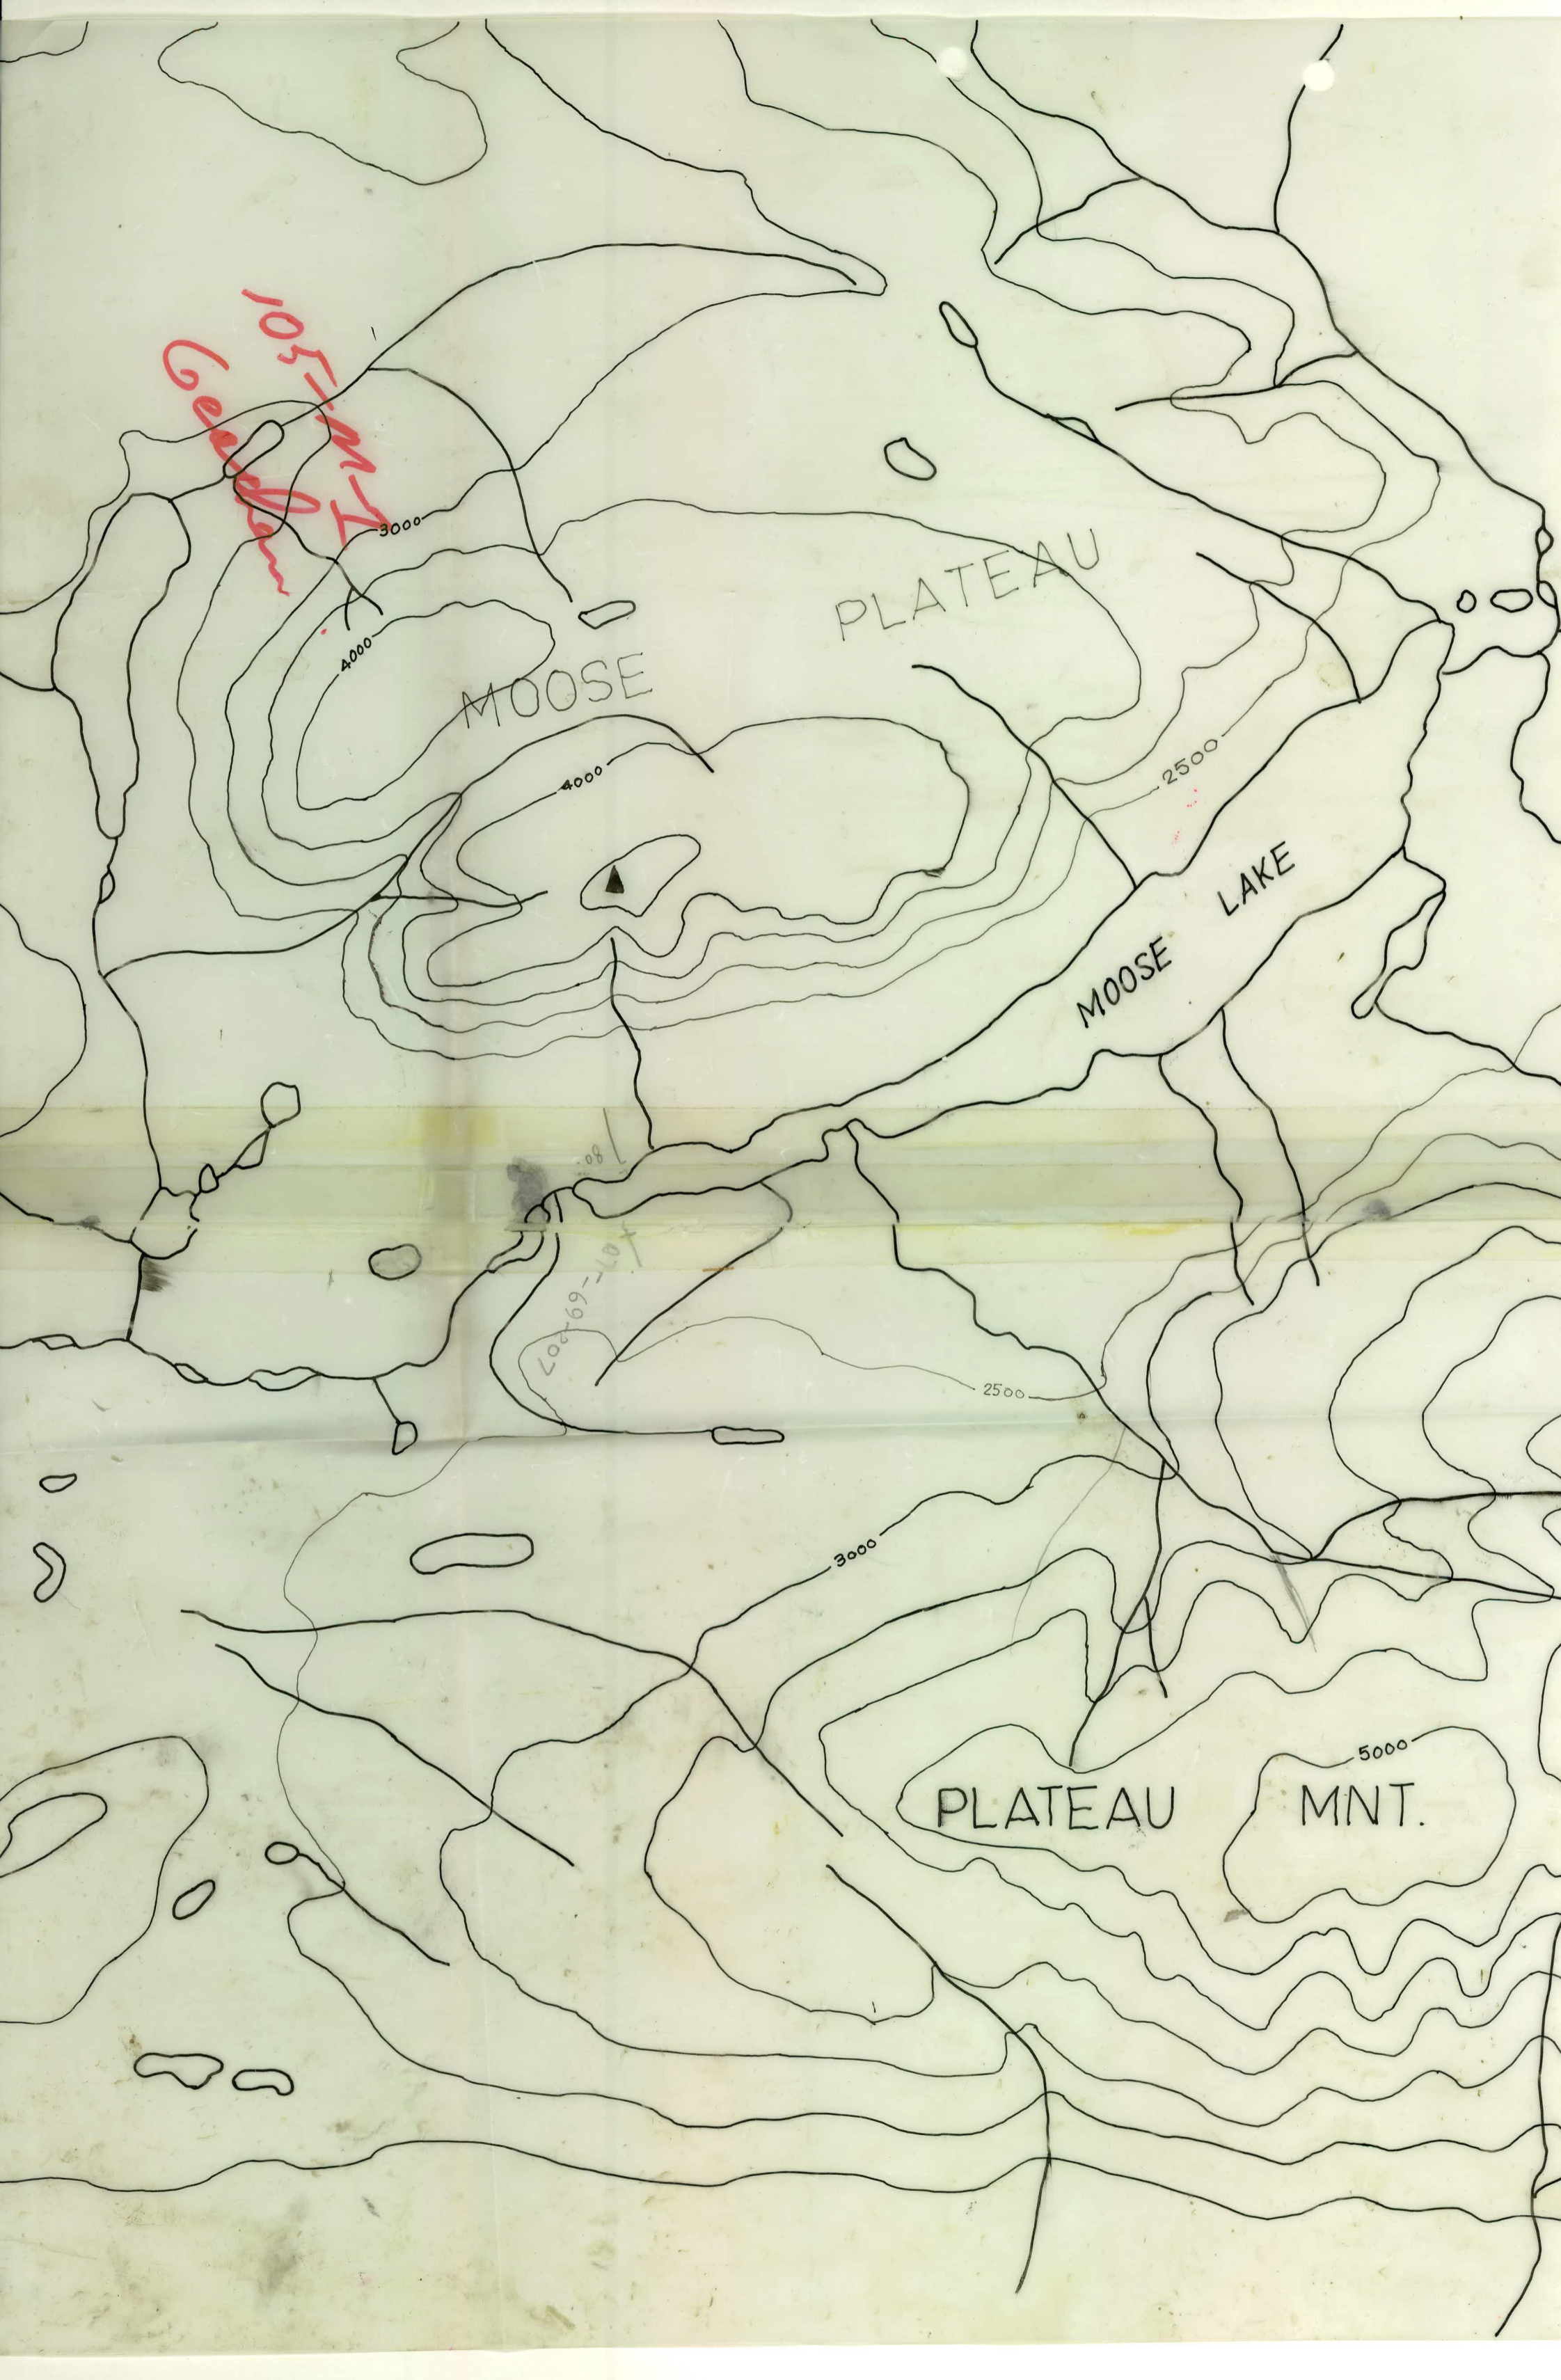

105-M-501

Don FRANCIS
A12187-313
105-M-SW.
JULY 23/69

014718

KALZAS
LAKE

105-M-1

Feb 6/69

105-M-SE

Don FRANCIS

A12179-187

MIST
LAKE

N

105-M-SE

A12278-31

105 M

blow
Francis

*105-MT
Cedar Bluffs*

MOOSE

PLATEAU

MOOSE LAKE

PLATEAU

MNT.

3000

4000

4000

2500

2500

3000

5000

200-69-10