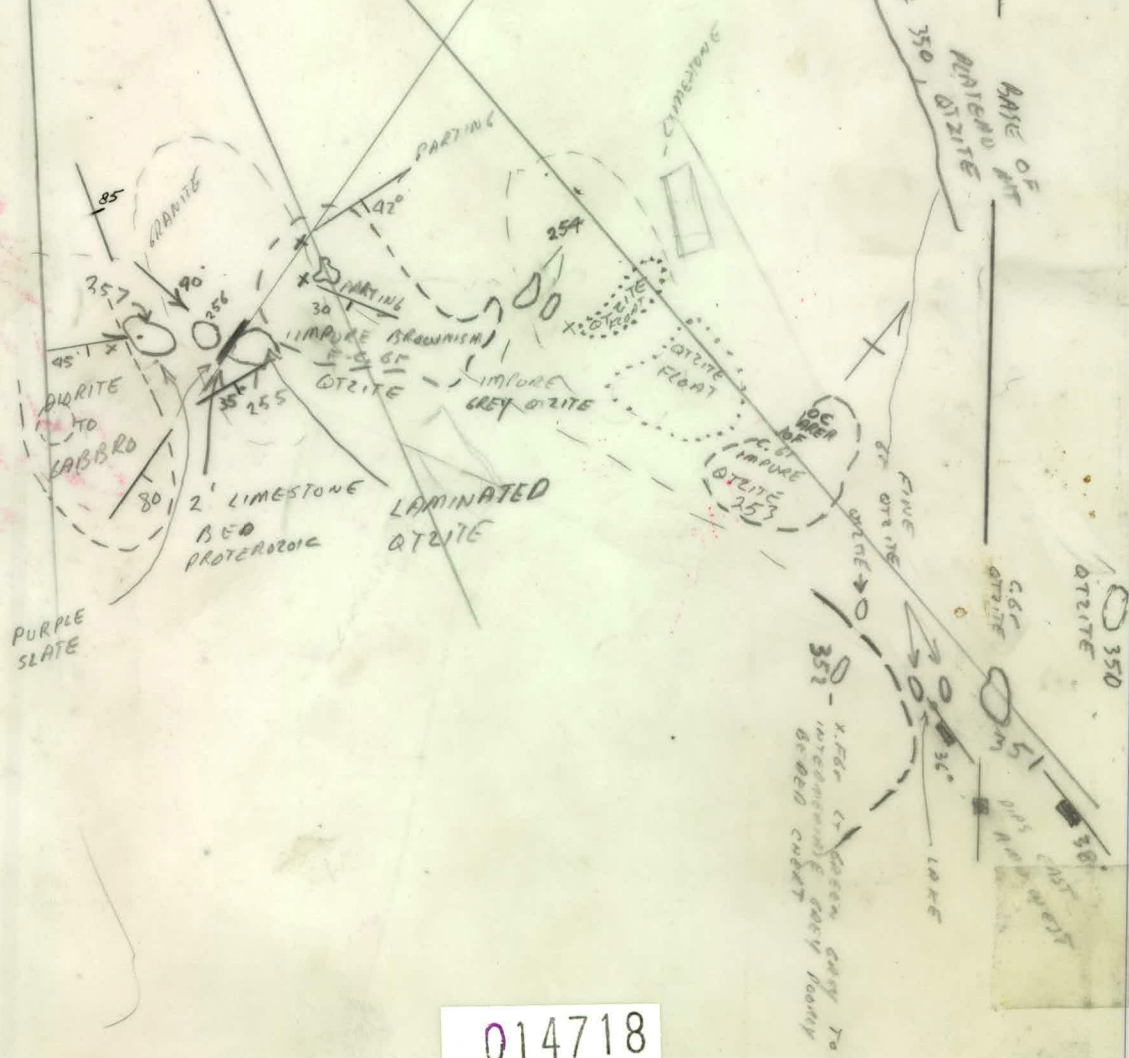

105-M-501

Don FRANCIS
A12187-313
105-M-SW.
JULY 23/69

014718

KALZAS
LAKE

105-M-1

Feb 6/69

105-M-SE

Don FRANCIS

A12179-187

MIST
LAKE

N

105-M-SE

A12278-31

105 M

blow
Francis

*105-MT
Cedar Bluffs*

MOOSE

PLATEAU

MOOSE LAKE

PLATEAU

MNT.

3000

4000

4000

2500

2500

3000

5000

200-69-10