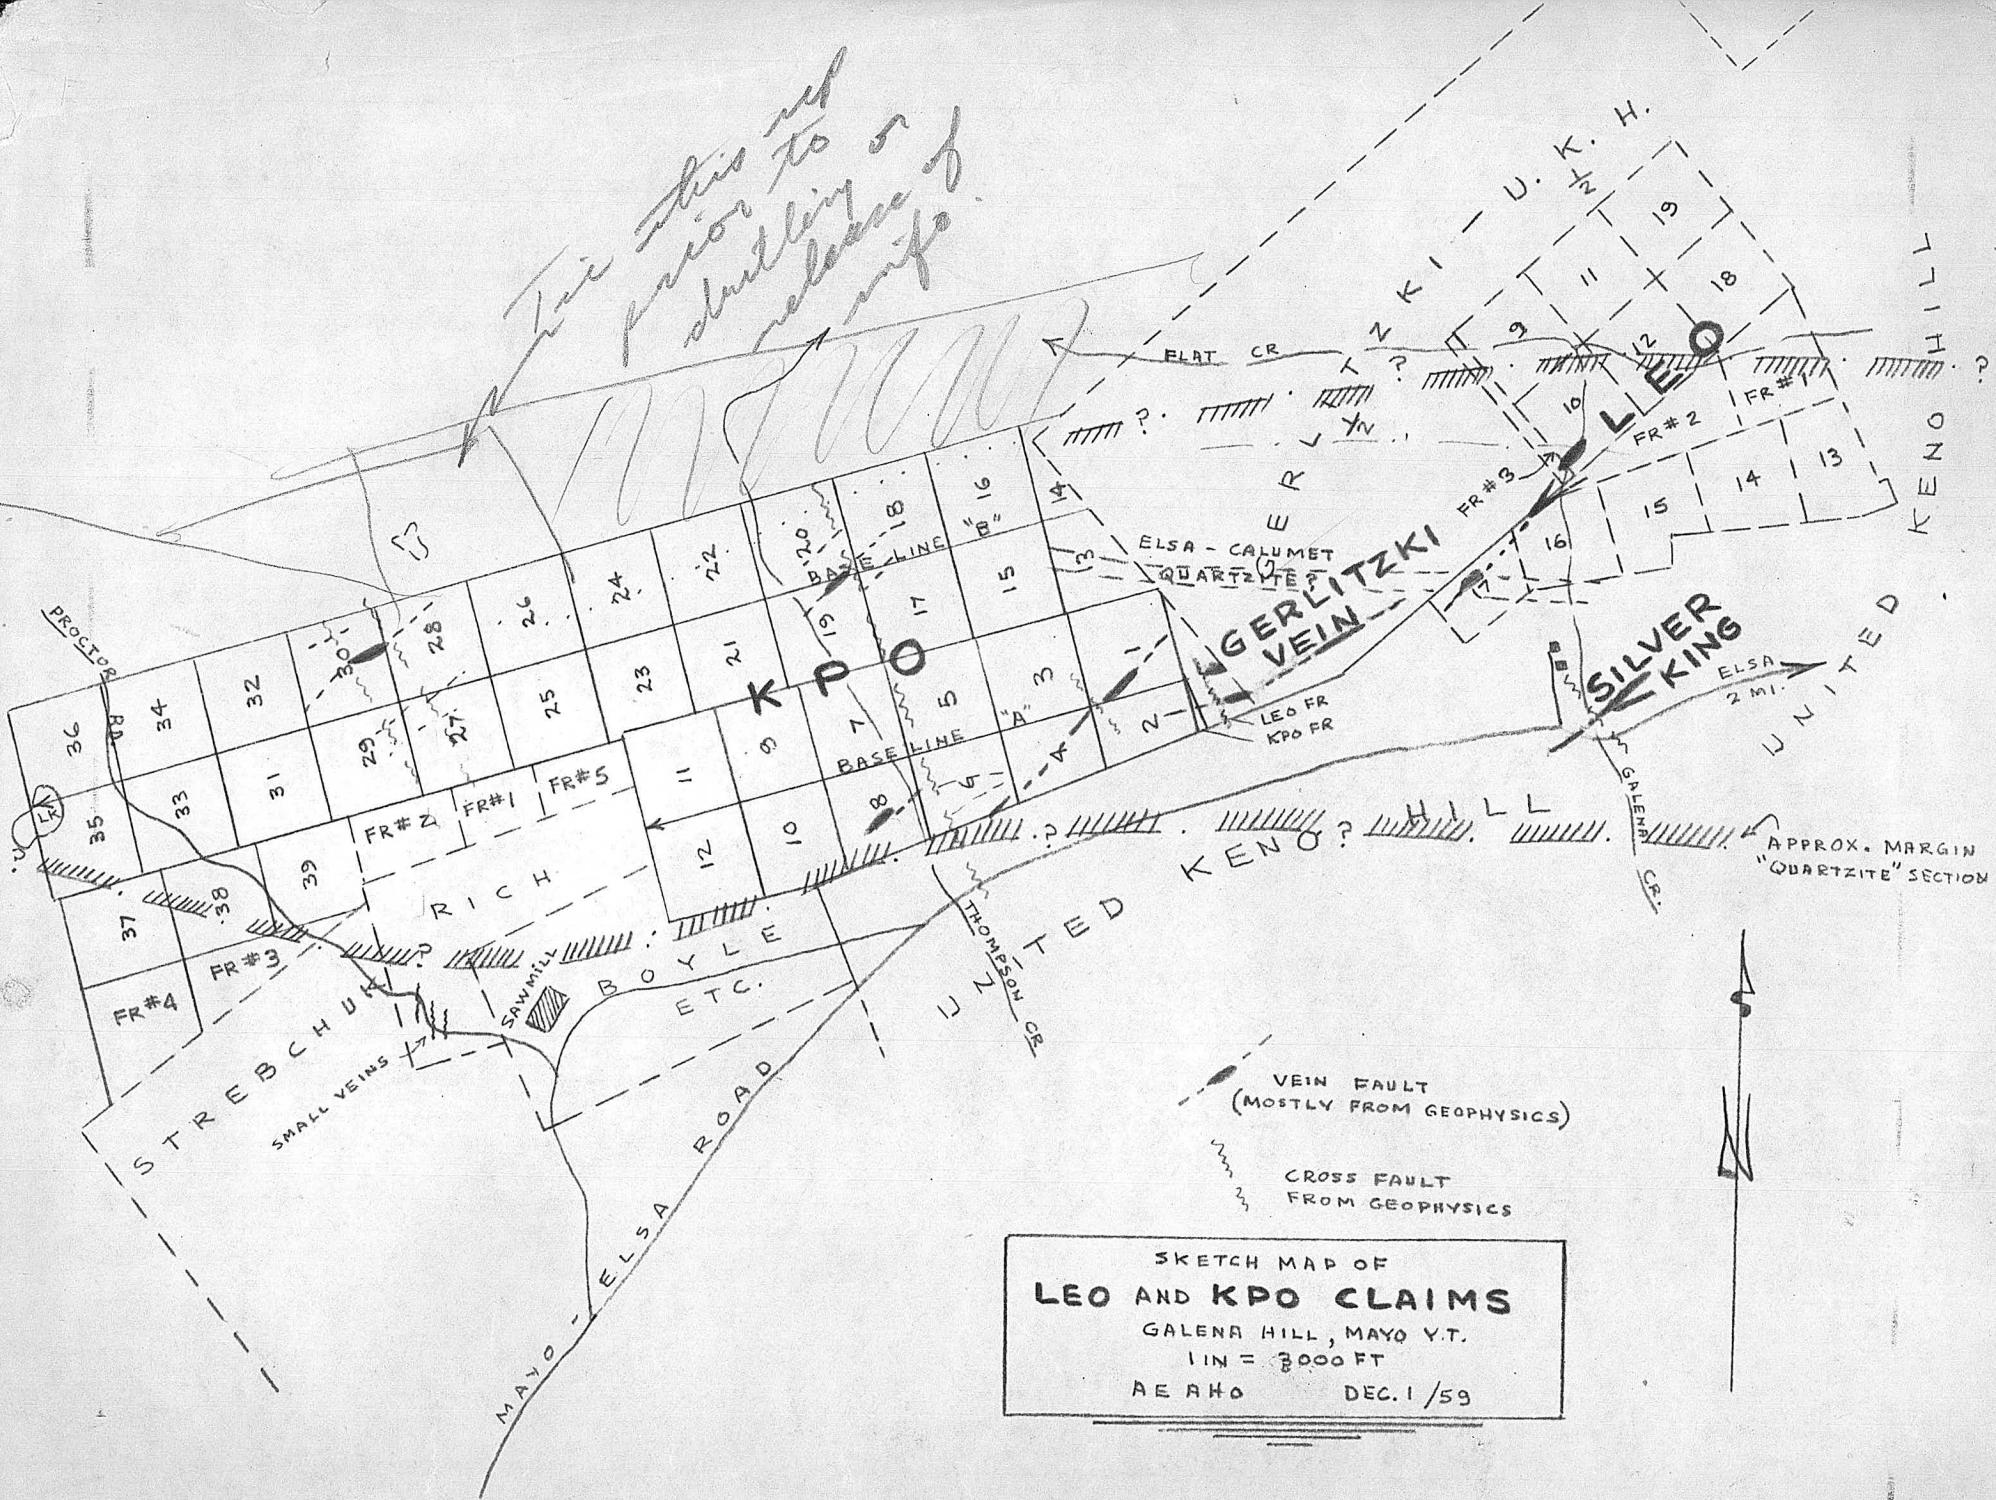

See this red prior to shuttin or release of wife

SKETCH MAP OF
LEO AND KPO CLAIMS
 GALENA HILL, MAYO Y.T.
 1 IN = 2000 FT
 AE AHO DEC. 1 / 59

014751

FIGURE 1