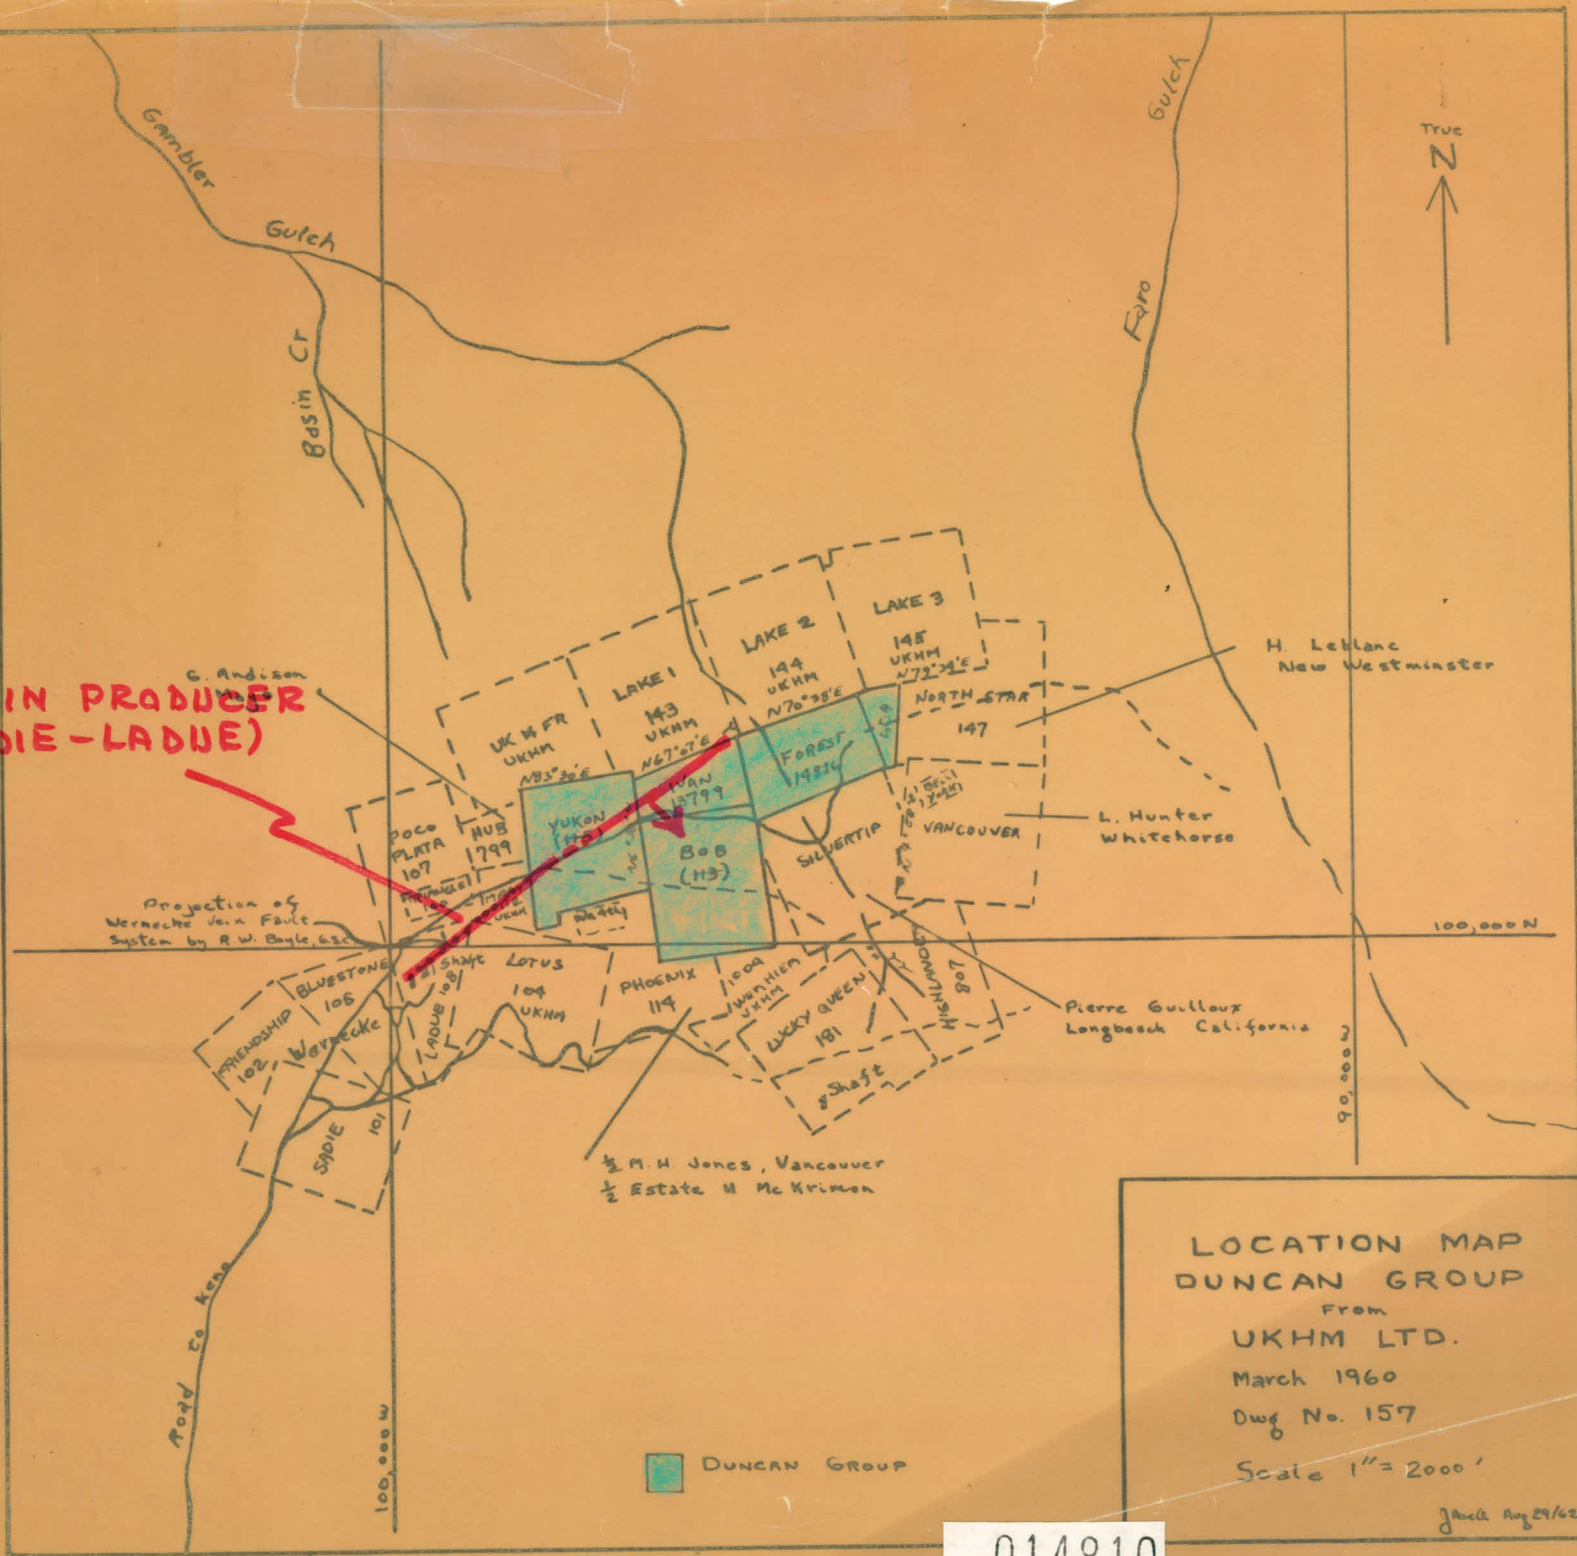

MAIN PRODUCER  
(SADIE-LADUE)

LOCATION MAP  
DUNCAN GROUP

From  
UKHM LTD.

March 1960

Dwg No. 157

Scale 1" = 2000'

Jan 29/62

014810