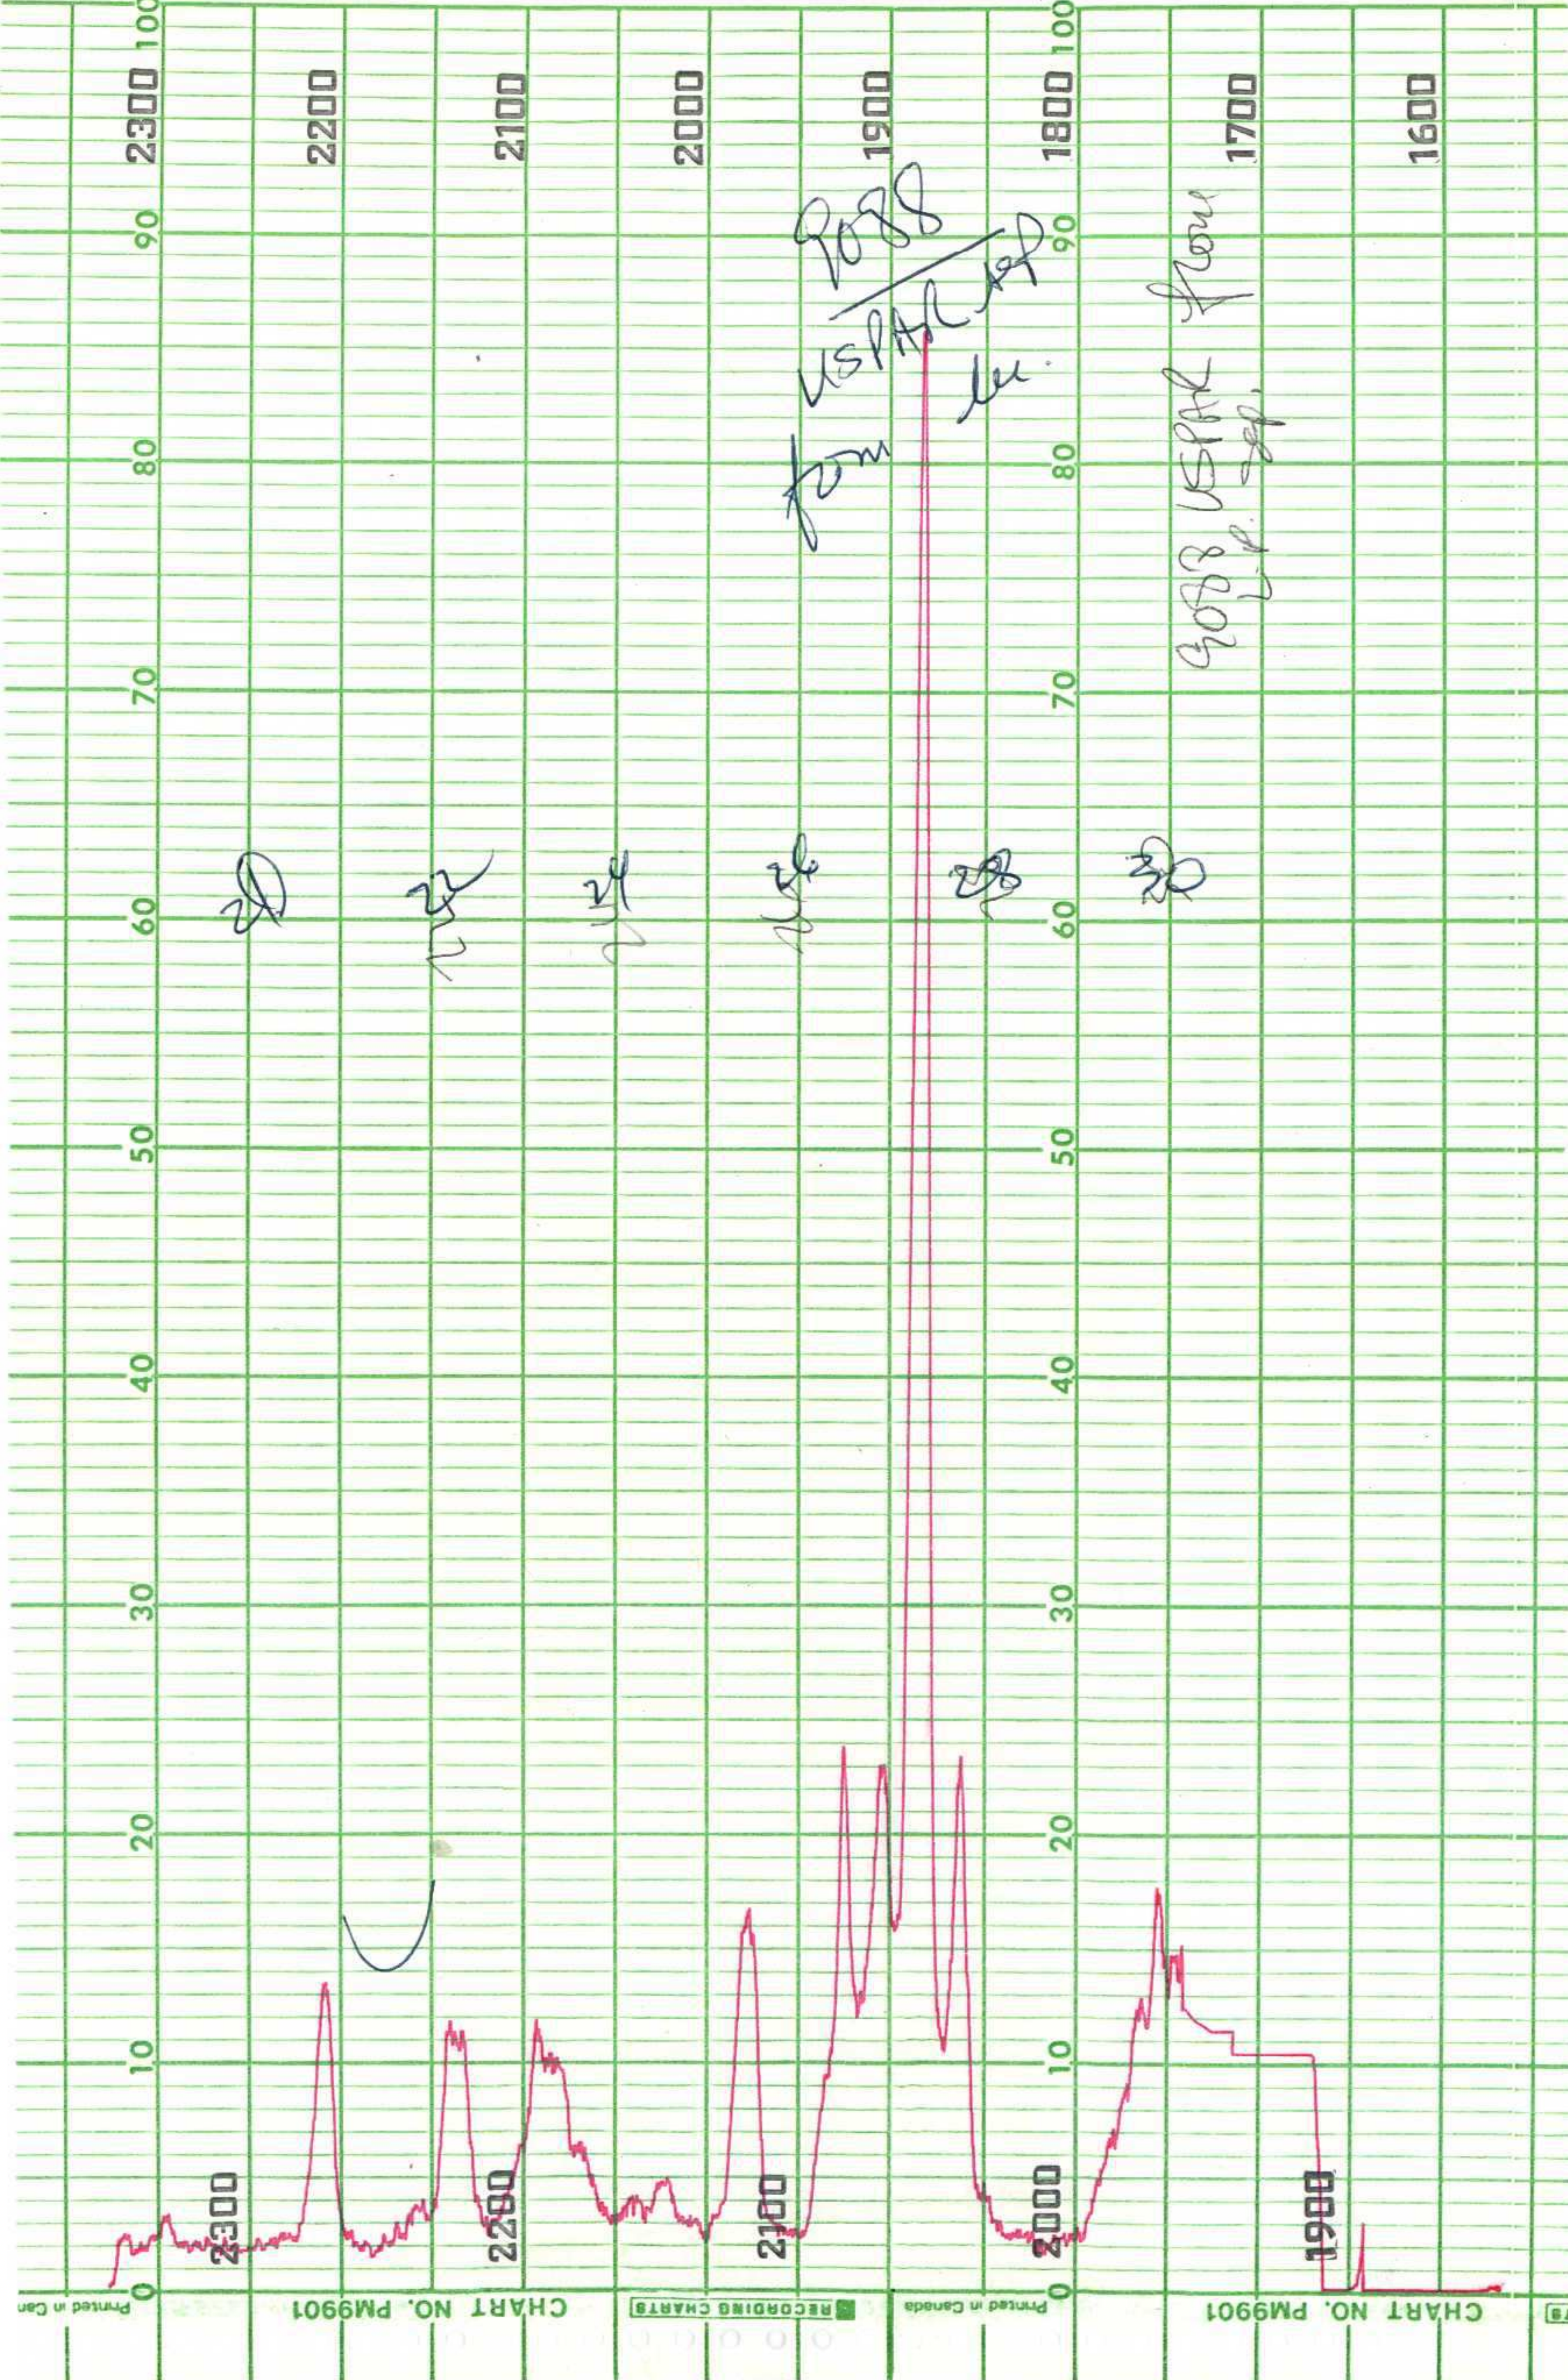

Graph showing
 015095
 Mineralization
 of the Anvil Range
 by Lee Pigage, circa 1980

Printed in Can

CHART NO. PM9901

RECORDING CHARTS

Printed in Canada

CHART NO. PM9901

18