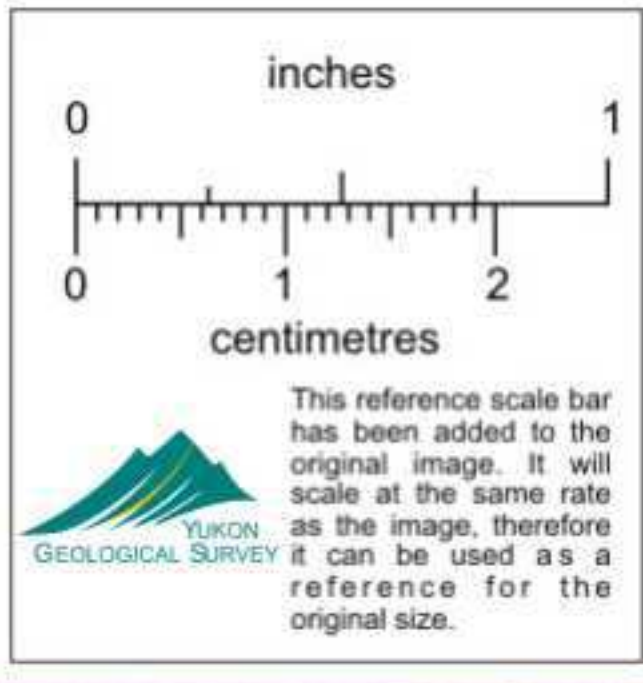

Graph showing
 015095
 Mineralization
 of the Anvil Range
 by Lee Pigage, circa 1980

Printed in Can

CHART NO. PM9901

RECORDING CHARTS

Printed in Canada

CHART NO. PM9901

18