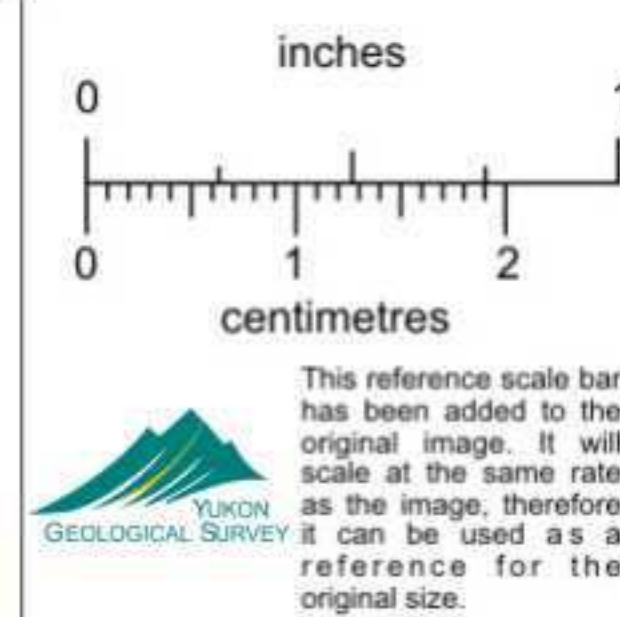

Graph showing
 015095
 Mineralization
 of the Anvil Range
 by Lee Pigage, circa 1980

Printed in Can

CHART NO. PM9901

RECORDING CHARTS

Printed in Canada

CHART NO. PM9901

18