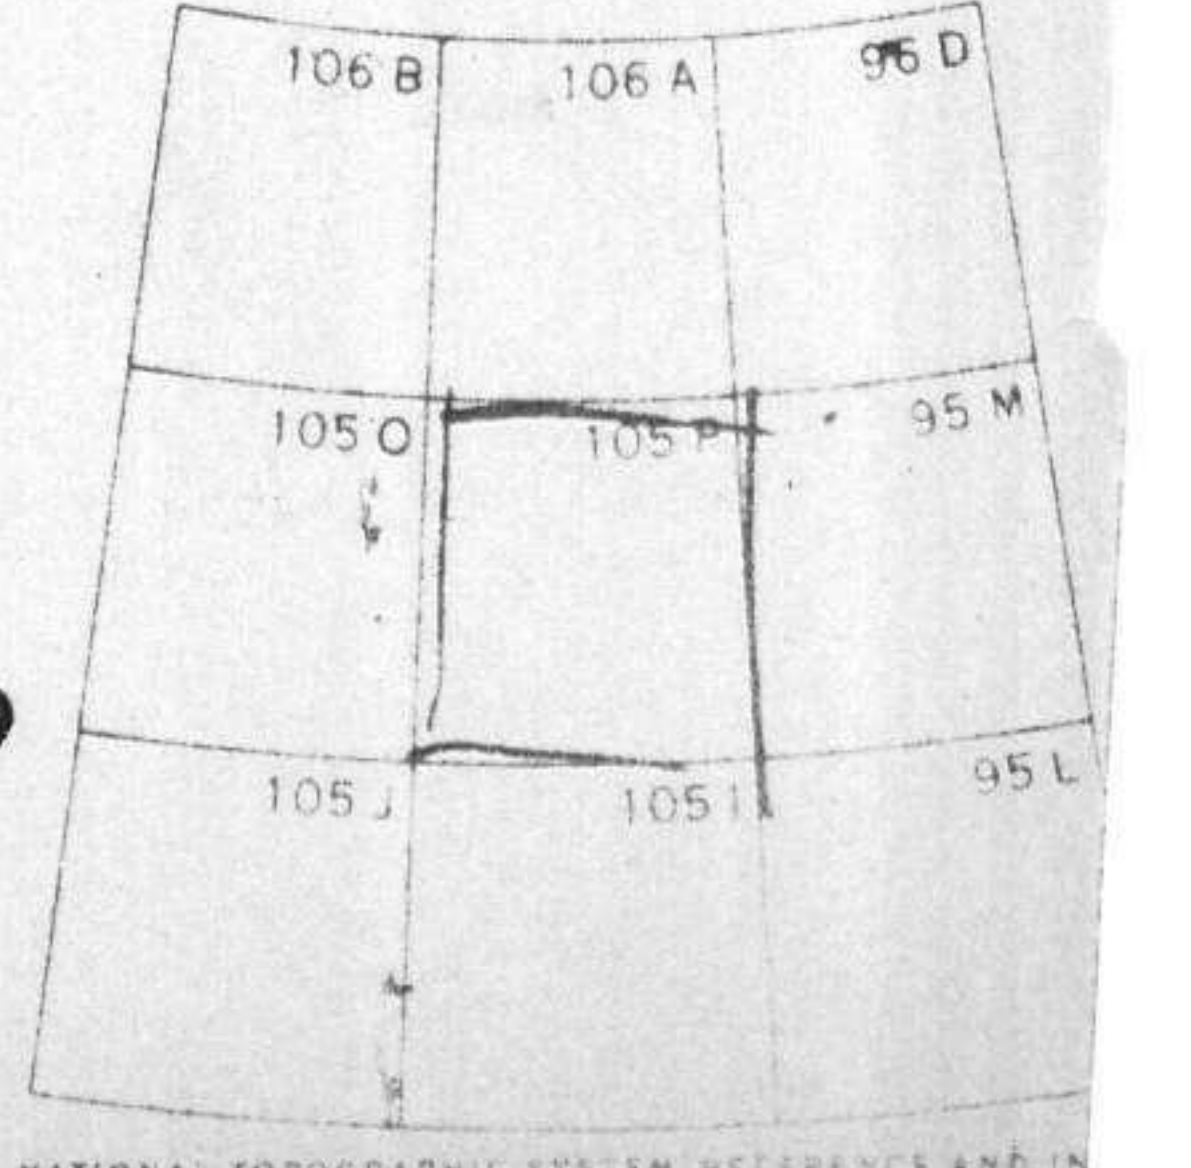

GEOLOGY
SEKWI MOUNTAIN
 NORTHWEST TERRITORIES - YUKON TERRITORY

105 P

015573

Scale 1:250,000

Universal Transverse Mercator Projection

NATIONAL TOPOGRAPHIC SYSTEM REFERENCE AND INDEX