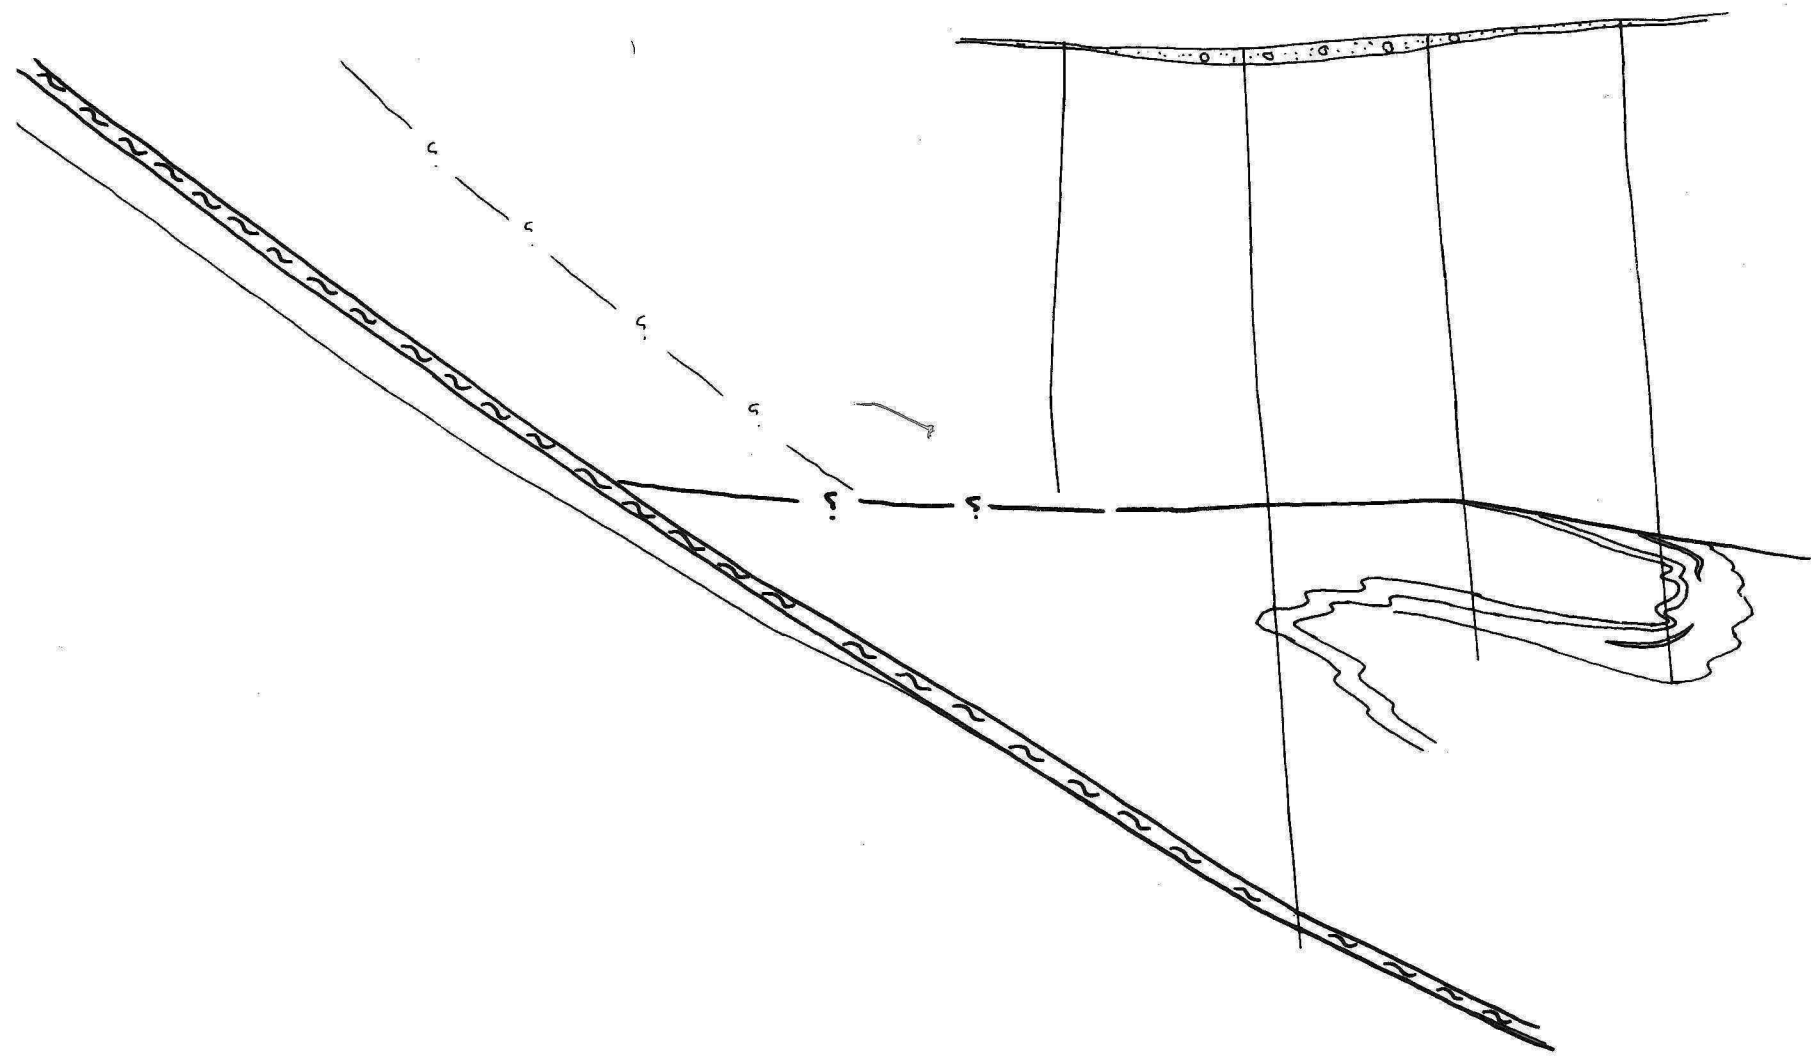

108W CROSS-SECTION

SHOWS TIE FAULT

1:5000 SCALE

015908

Greenschist facies terrane
"Vangorda Plateau"

Amphibolite facies terrane
"FARO BLOCK"

TIE FAULT ZONE

A86

A101

A98

1300 m

EOV

ANVIL
BATHOLITH

Hemm

LONG SECTION
FIRTH AREA
1:5000 SCALE