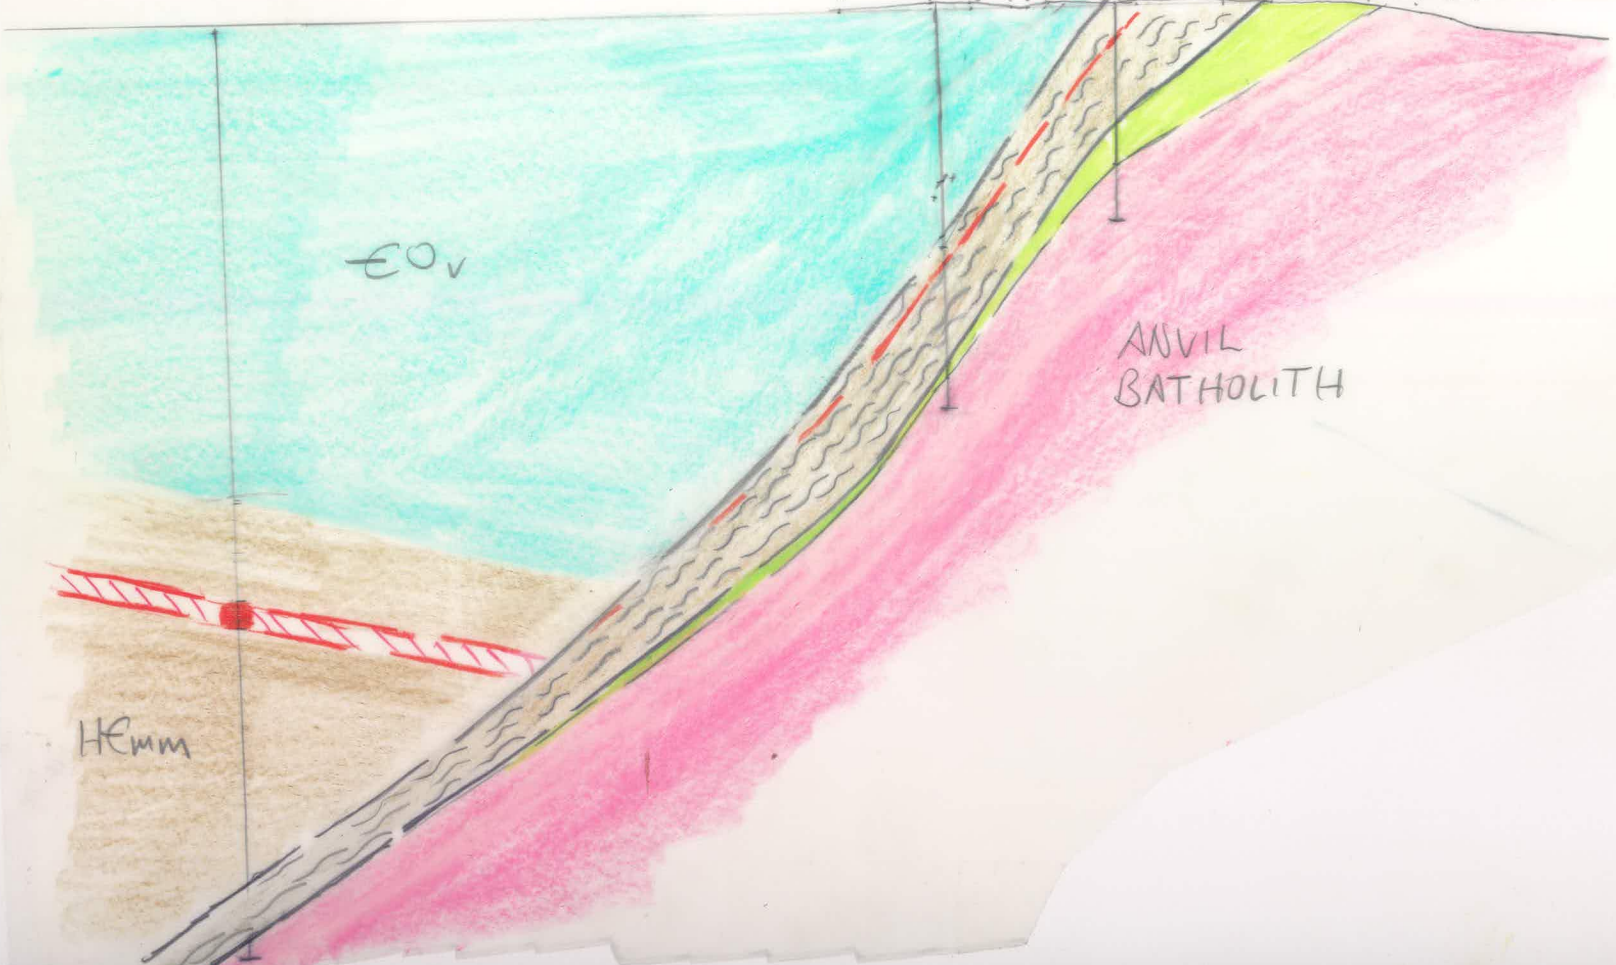

108W CROSS-SECTION

SHOWS TIE FAULT

1:5000 SCALE

015908

Greenschist facies terrane
"Vangorda Plateau"

Amphibolite facies terrane
"FARO BLOCK"

TIE FAULT ZONE

A86

A101

A98

1300 m

EOV

ANVIL
BATHOLITH

Hemm

LONG SECTION
FIRTH AREA
1:5000 SCALE