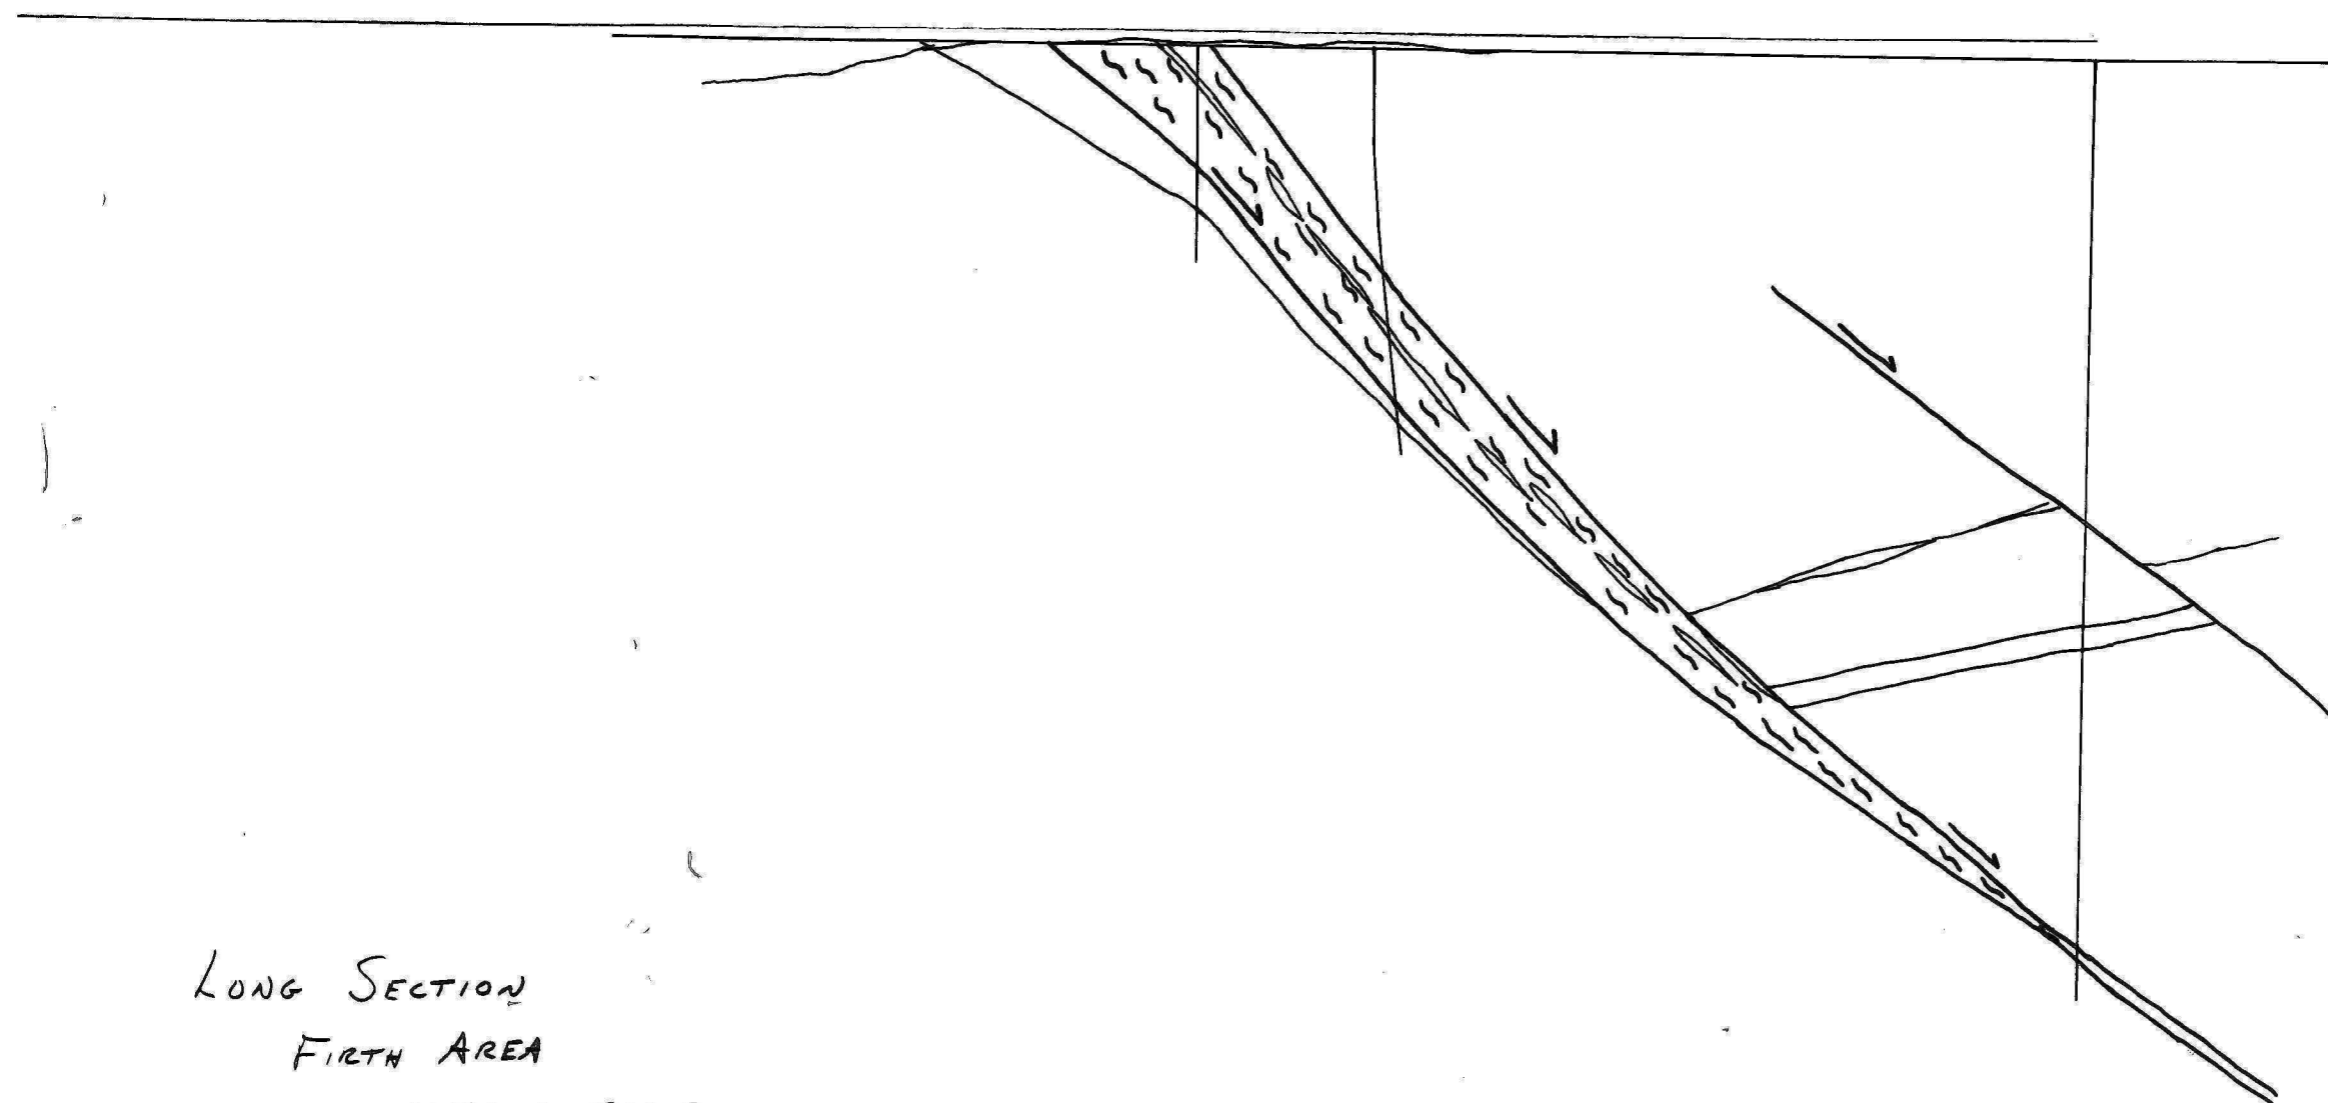

108W CROSS-SECTION

SHOWS TIE FAULT

1:5000 SCALE

015908

Greenschist facies terrane
"Vangorda Plateau"

Amphibolite facies terrane
"FARO BLOCK"

TIE FAULT ZONE

A86

A101

A98

1300 m

EOV

ANVIL
BATHOLITH

Hemm

LONG SECTION
FIRTH AREA
1:5000 SCALE