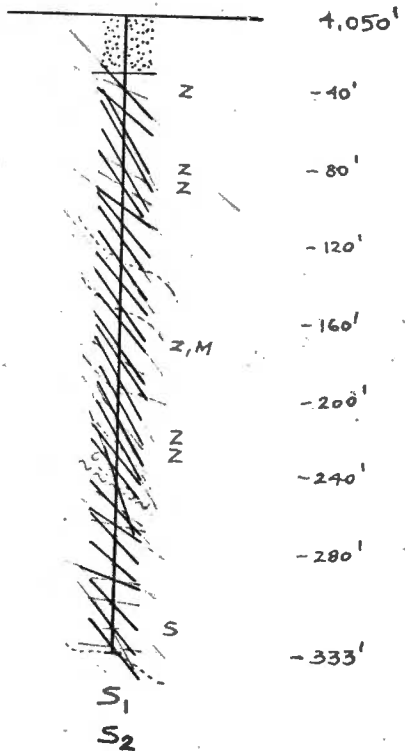

DDH 77 VD-1

DOT CLAIMS

DDH 77 VD-1
LOCATION 9+00N
25+00W

SCALE 1" = 100' NTS 105 K/7