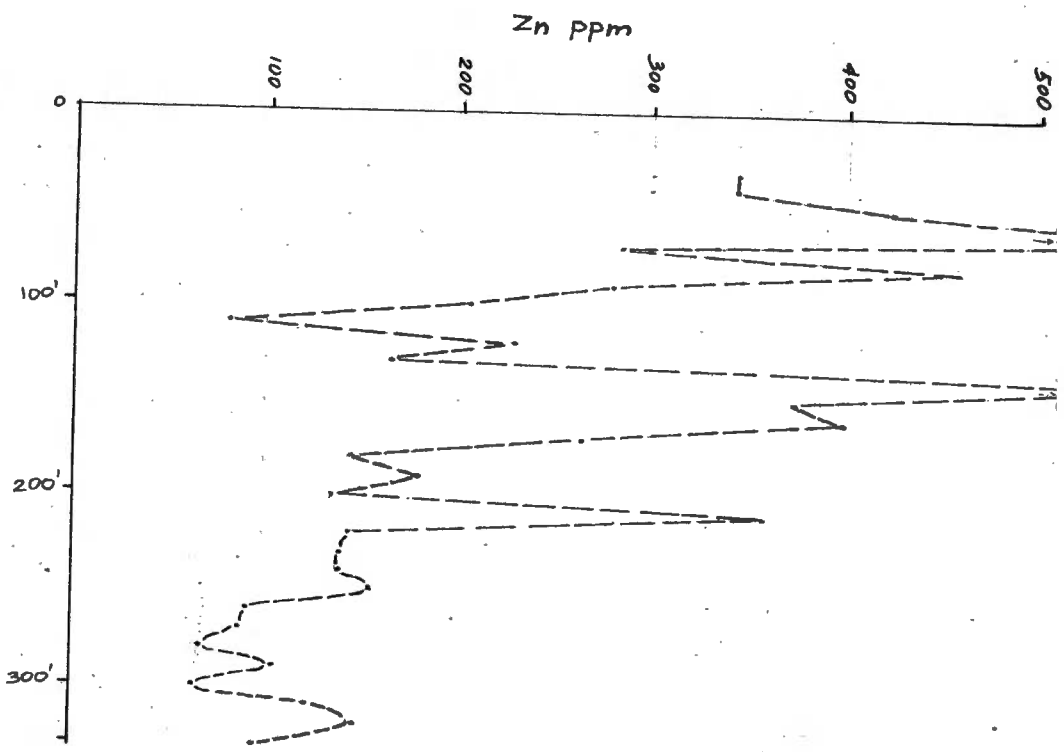

DDH 77 VD-1

DOT CLAIMS

DDH 77 VD-1
LOCATION 9+00N
25+00W

SCALE 1" = 100' NTS 105 K/7