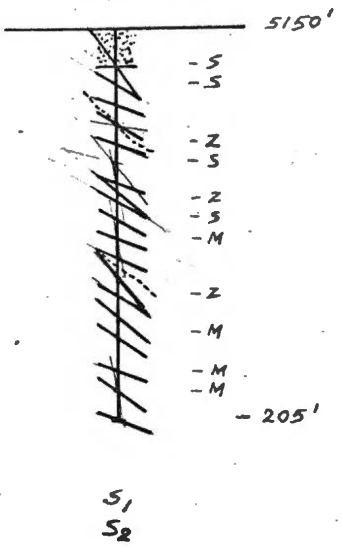

016187

1" = 100'

77VW-1

5075'

Pb - PPM

Zn - PPM

529'

WYNNE CLAIMS
 DDH 77 VW-1
 GRID 17+70 N
 48+50 E

SCALE 1" = 100'
 1" = 100 PPM
 DATE: AUGUST 1977

Handwritten notes and scribbles at the bottom of the page, including the number '245' and some illegible markings.

77 VW-2

Pb ppm

Zn ppm

WYNNE CLAIMS
DDH. 77 VW-2
GRID 32+50 N
28+50 E
SCALE 1" = 100'