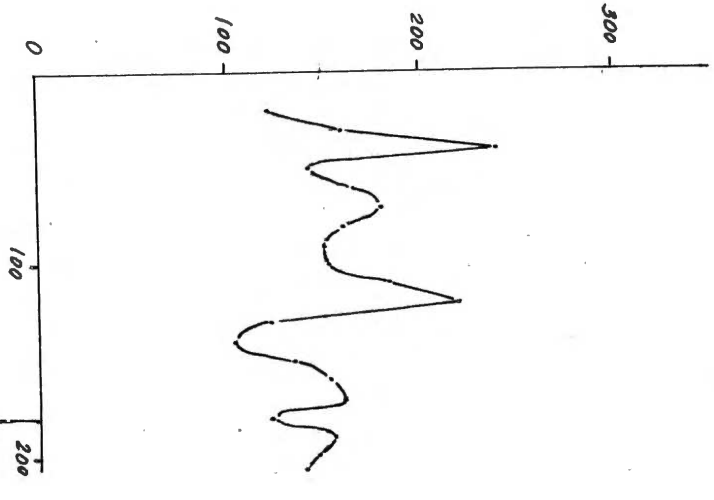

SCALE 1" = 100'
 1" = 100 PPM
 DATE: AUGUST 1977

Handwritten notes and scribbles at the bottom of the page, including the number '245' and some illegible markings.

77 VW-2

Pb ppm

Zn ppm

WYNNE CLAIMS
DDH. 77 VW-2
GRID 32+50 N
28+50 E
SCALE 1" = 100'