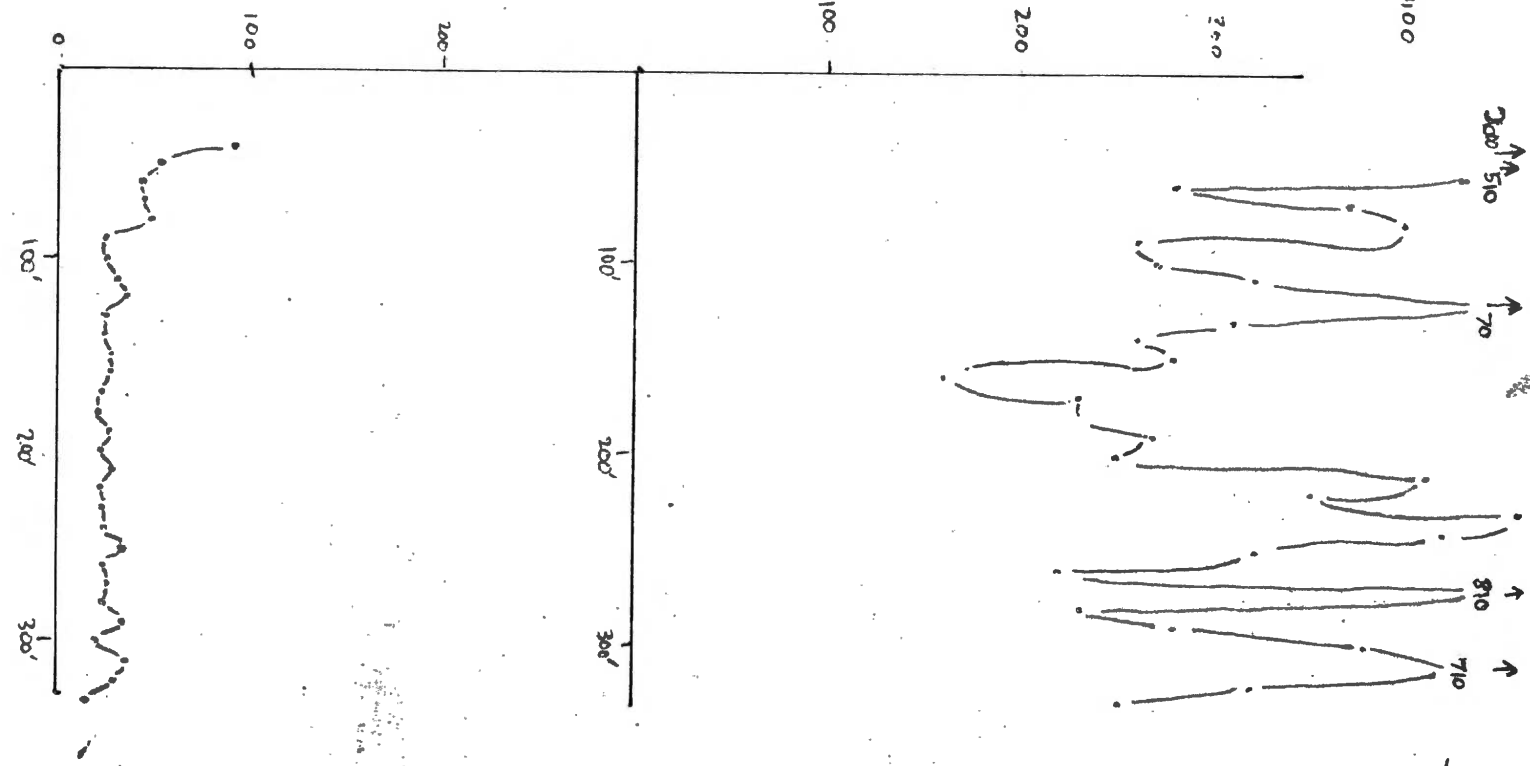

016187

1" = 100'

77VW-1

5075'

Pb - PPM

Zn - PPM

529'

WYNNE CLAIMS
 DDH 77 VW-1
 GRID 17+70 N
 48+50 E

SCALE 1" = 100'
 1" = 100 PPM
 DATE: AUGUST 1977

Handwritten notes and scribbles at the bottom of the page, including the number '245' and some illegible markings.

77 VW-2

Pb ppm

Zn ppm

WYNNE CLAIMS
DDH. 77 VW-2
GRID 32+50 N
28+50 E
SCALE 1" = 100'