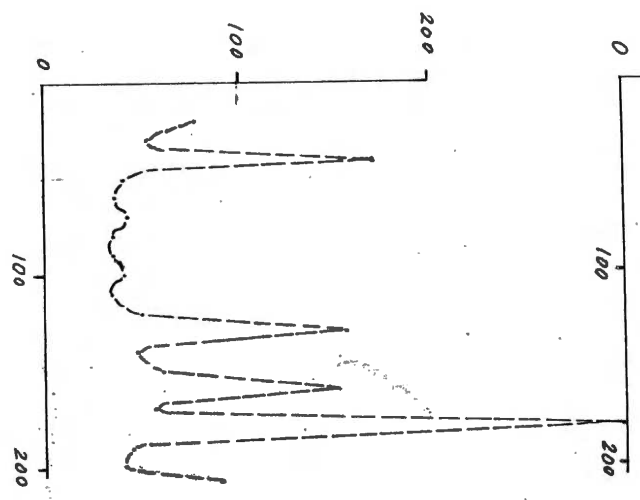

016187

1" = 100'

77VW-1

5075'

Pb - PPM

Zn - PPM

529'

WYNNE CLAIMS
 DDH 77 VW-1
 GRID 17+70 N
 48+50 E

SCALE 1" = 100'
 1" = 100 PPM
 DATE: AUGUST 1977

Handwritten notes and scribbles at the bottom of the page, including the number '245' and some illegible markings.

77 VW-2

Pb ppm

Zn ppm

WYNNE CLAIMS
DDH. 77 VW-2
GRID 32+50 N
28+50 E
SCALE 1" = 100'