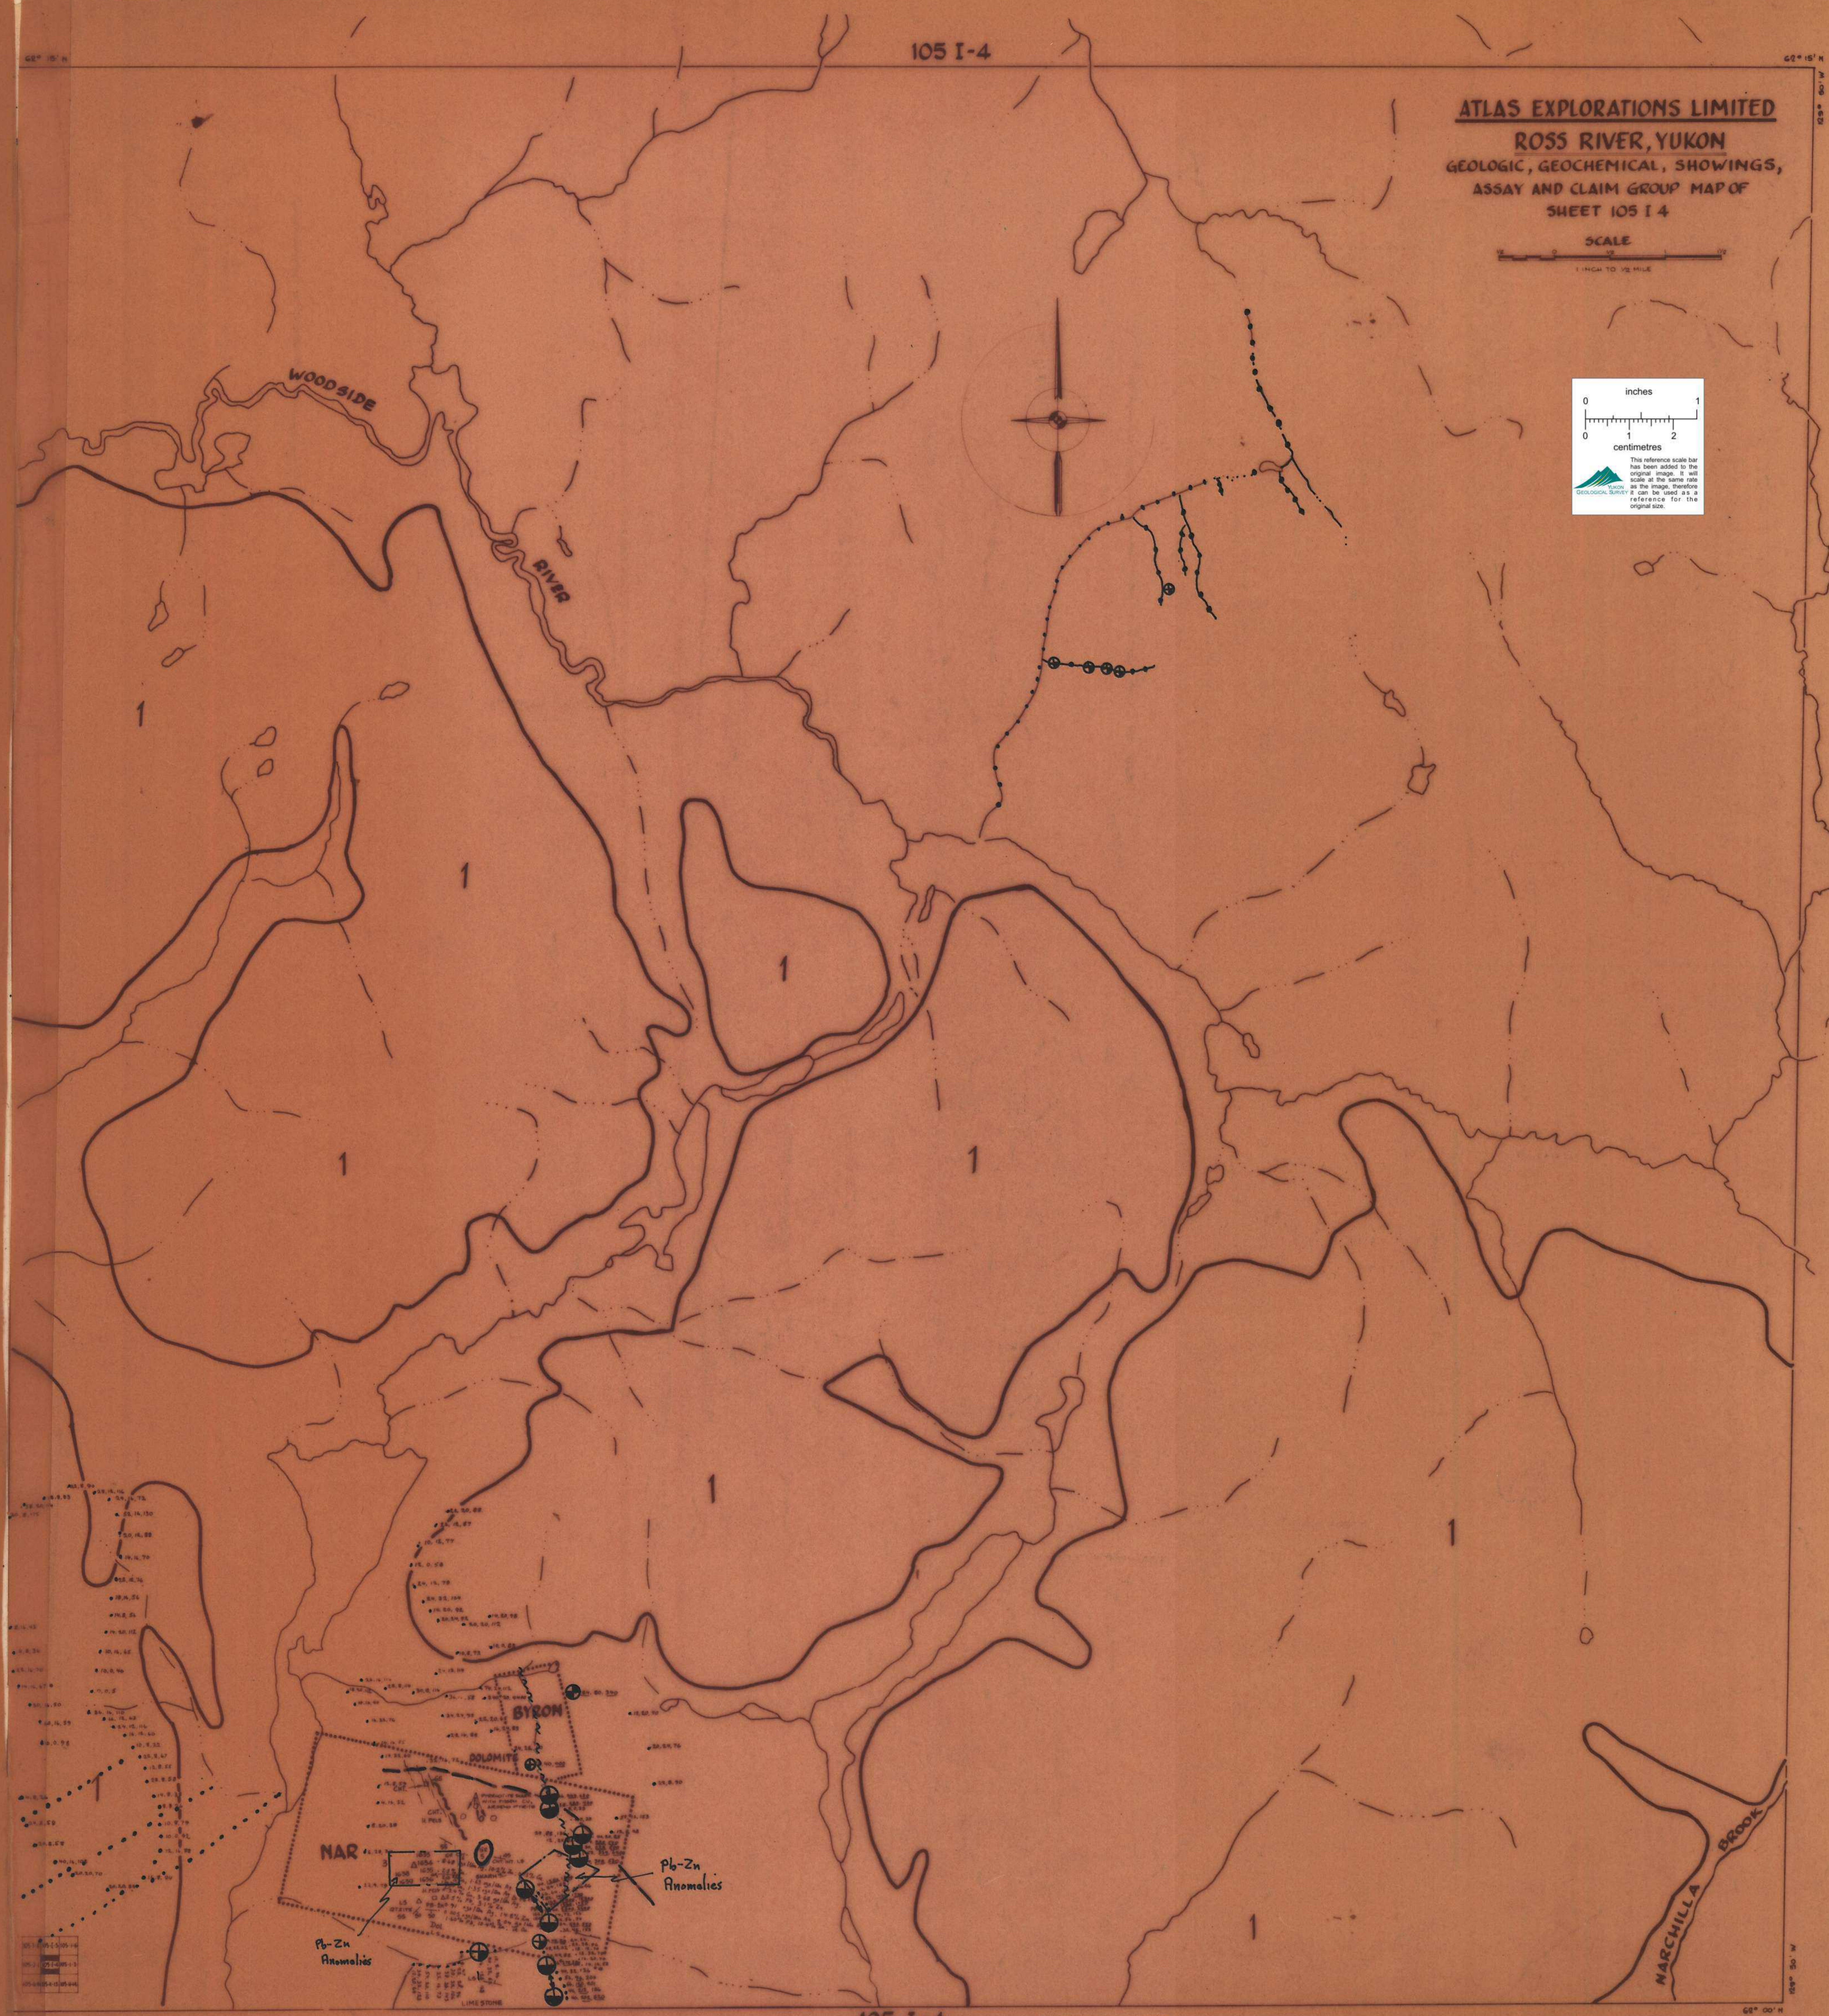

ATLAS EXPLORATIONS LIMITED
ROSS RIVER, YUKON
GEOLOGIC, GEOCHEMICAL, SHOWINGS,
ASSAY AND CLAIM GROUP MAP OF
SHEET 105 I 4

SCALE
1 INCH TO 1/2 MILE

Legend

Symbol	Description
●	Assay Point
○	Geochemical Point
□	Claim Boundary
—	Contour Line
—	Road
—	Water Course
—	Geological Boundary