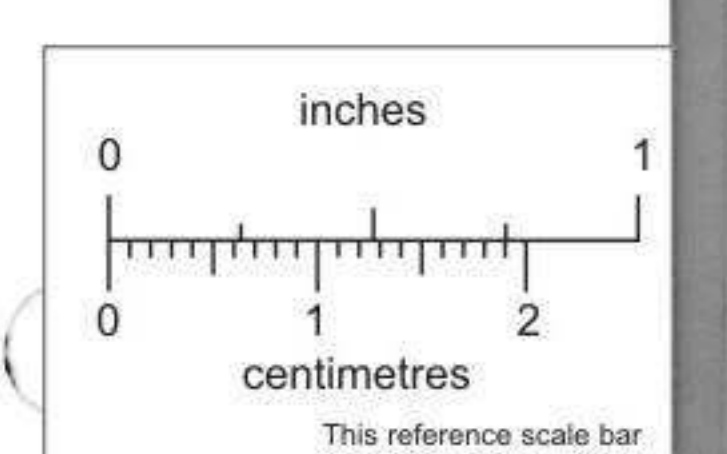

- RY44: 27, 28, 29
- RY45: 23, 60, 144
- RY42: 23, 62, 166
- RY41: 30, 58, 164
- RY40: 27, 54, 144
- RY39: 22, 56, 140
- RY38: 23, 36, 128
- RY37: 28, 84, 194
- RY36: 24, 58, 94

6149 Δ MT HARPER

5784

116B-12

GEOCHEM

016781