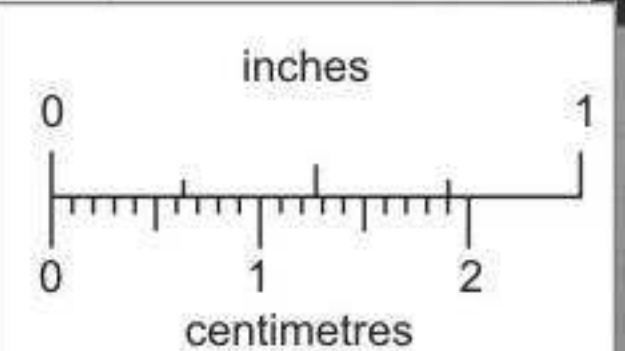

WHITEHORSE, V.T. 13 Jan 72

116B-16

GEOCHEM

016785