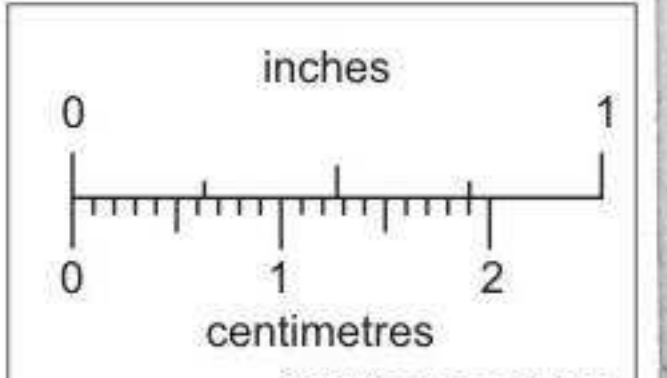

116-G-15

GEOCHEM

016805