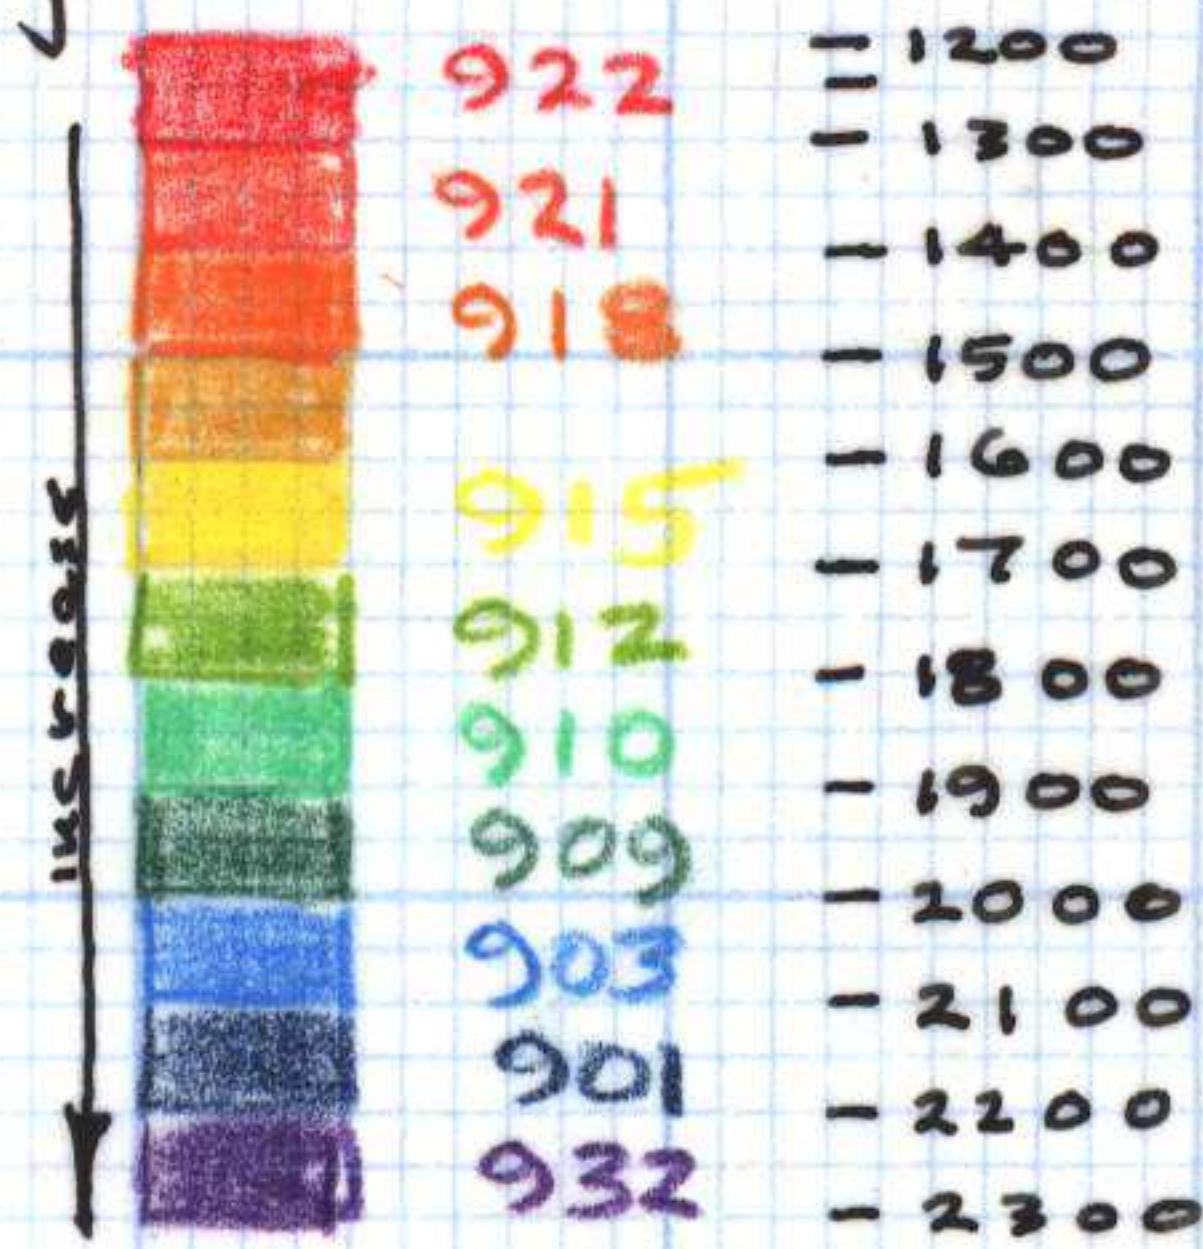

A3 Magnetometer
Generalized Sketch of Nasty Group.

100 γ interval
Scale: 500' / 1"

1000'

Legend:

50,000 gammas +
-1200 gammas.

017014

57201