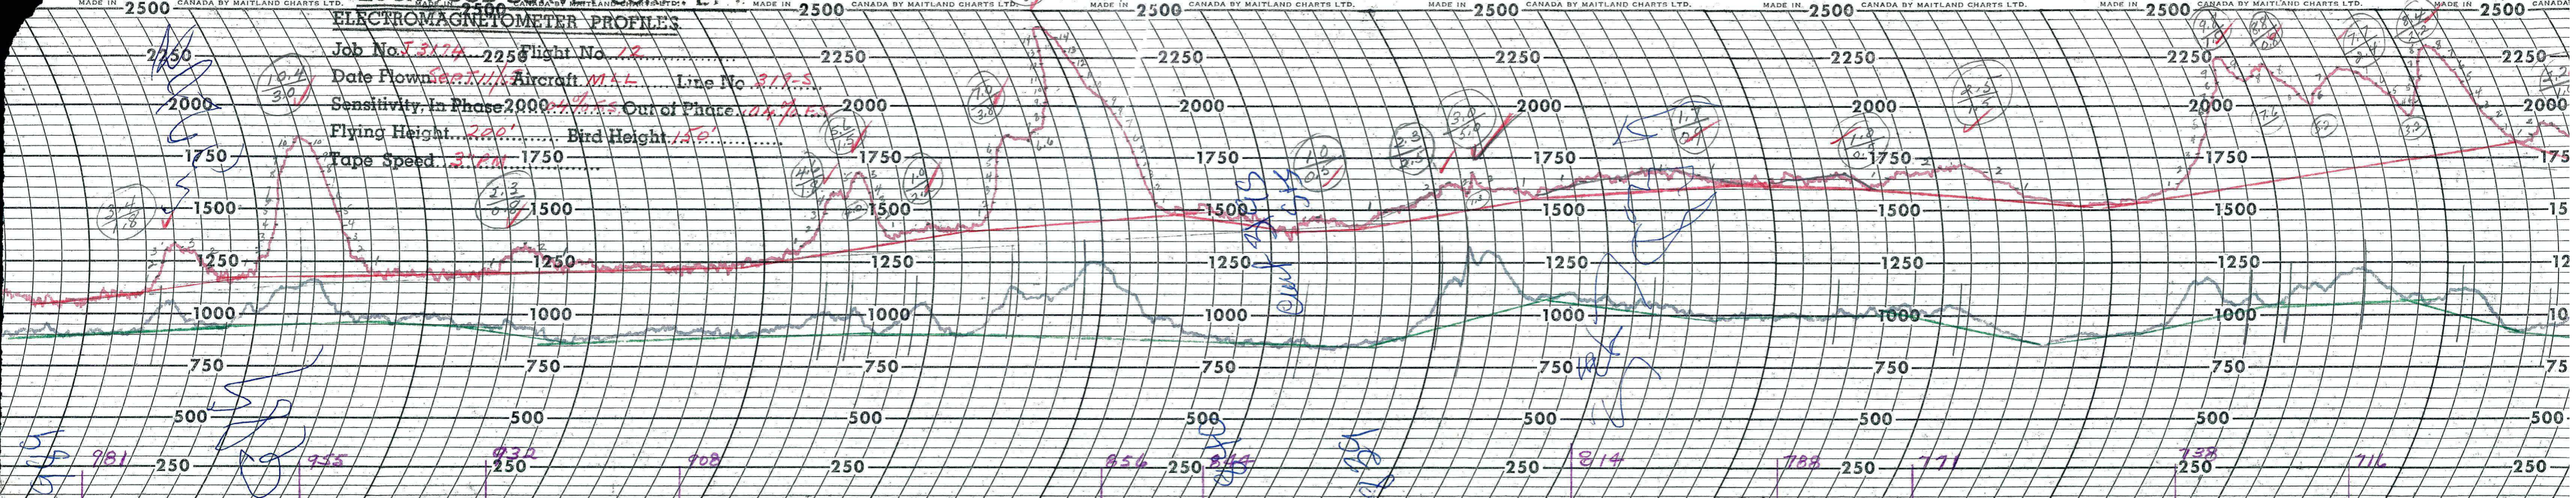

LOCKWOOD SURVEY CORP., LTD.
GULF MK III AIRBORNE MAGNETOMETER PROFILE
 Job No. F.3174 Flight No. 12
 Date Flown SEPT. 11/64 Aircraft M.64 Line No. 317.5
 Sensitivity Full Scale 1200 Steps 1000
 Height Flown 10000 Tape Speed 4000

3000

3000

TL-2

LOCKWOOD SURVEY CORP., LTD.
GULF MK 111 AIRBORNE MAGNETOMETER PROFILE
Job No. G-3174 Flight No. 12
Date Flown SEPT. 11/54 Aircraft M-4F Line No. 317.5
Sensitivity Full Scale 1200γ Steps 10.00γ
Height Flown 2000' Tape Speed 4" PM

LOCKWOOD SURVEY CORP. LTD.

ELECTROMAGNETOMETER PROFILES

Job No. J 3174 Flight No. 12

Date Flown Sept 11 Aircraft M.L.L. Line No. 319-S

Sensitivity, In Phase 2000 Out of Phase 1000

Flying Height 200' Bird Height 150'

Tape Speed 3.2 CM

G 3174 - FLT. 12
 HLL Sept 11/65

317-5
 JC

Handwritten musical notation on a staff with notes and numbers 20, 80, 60, 40. Includes the number 814 written in red at the bottom left.

Handwritten musical notation on a staff with notes and numbers 83, 85, 90. Includes the number 788 written in red at the bottom left.