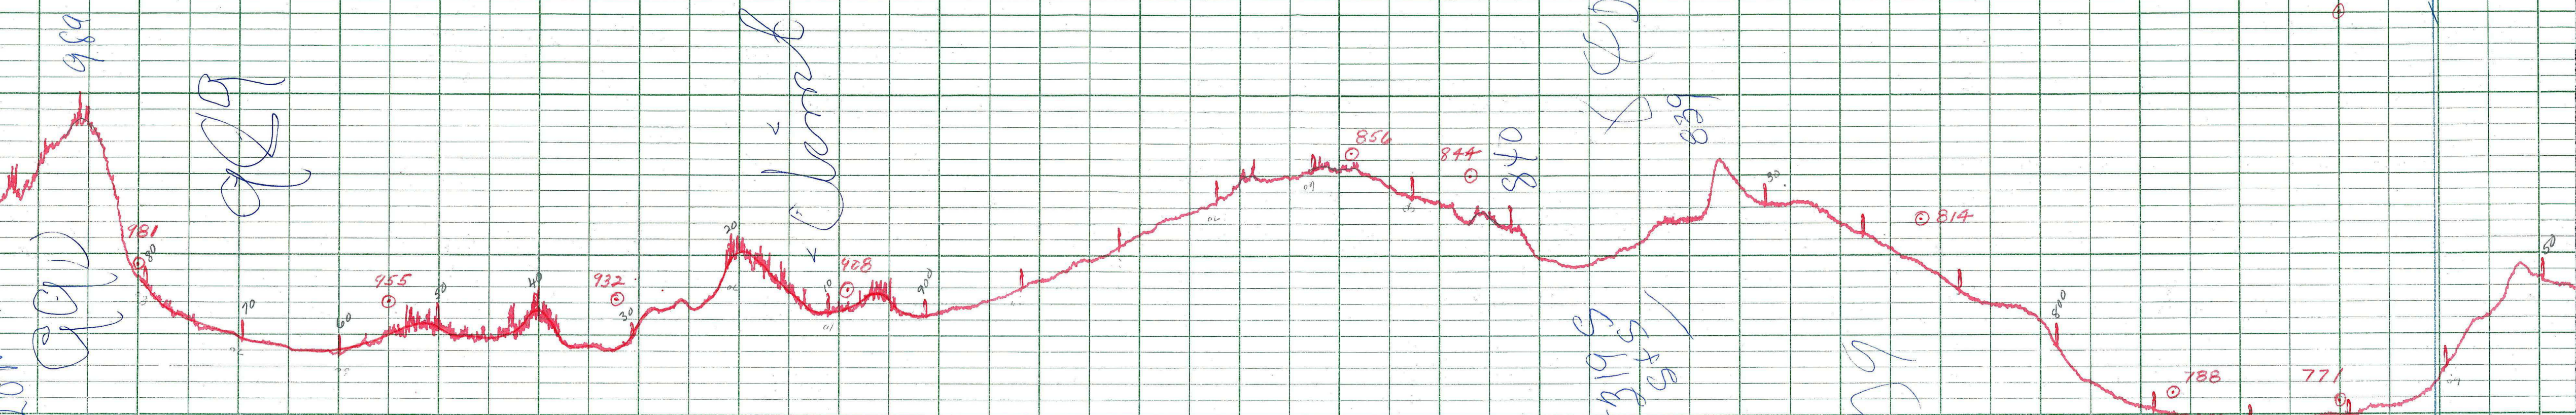

LOCKWOOD SURVEY CORPORATION LIMITED

CONTRACT # G 3174
FLIGHT # 12
DATE FLOWN Sept 11/65
AIRCRAFT MLL
FLYING HEIGHT 200

PROFILES
GULF MAGNETOMETER Mk III 4 /MINUTE
SENSITIVITY 1200
APN-1 RADIO ALTIMETER _____ /MINUTE
SENSITIVITY _____

LINE No. 319-S

017162

LOCKWOOD SURVEY CORP., LTD.
ELECTROMAGNETOMETER PROFILES

Job No..... Flight No.....
Date Flown..... Aircraft..... Line No.....
Sensitivity, In Phase..... Out of Phase.....
Flying Height..... Bird Height.....
Tape Speed.....

LOCKWOOD SURVEY CORP., LTD.
GULF MK III AIRBORNE MAGNETOMETER PROFILE
 Job No. F.3174 Flight No. 12
 Date Flown SEPT. 11/64 Aircraft M.64 Line No. 317.5
 Sensitivity Full Scale 1200 Steps 1000
 Height Flown 10000 Tape Speed 4000

3000

3000

TL-2

LOCKWOOD SURVEY CORP., LTD.
GULF MK 111 AIRBORNE MAGNETOMETER PROFILE
Job No. G-3174 Flight No. 12
Date Flown SEPT. 11/54 Aircraft M-4F Line No. 317.5
Sensitivity Full Scale 1200γ Steps 10.00γ
Height Flown 2000' Tape Speed 4" PM