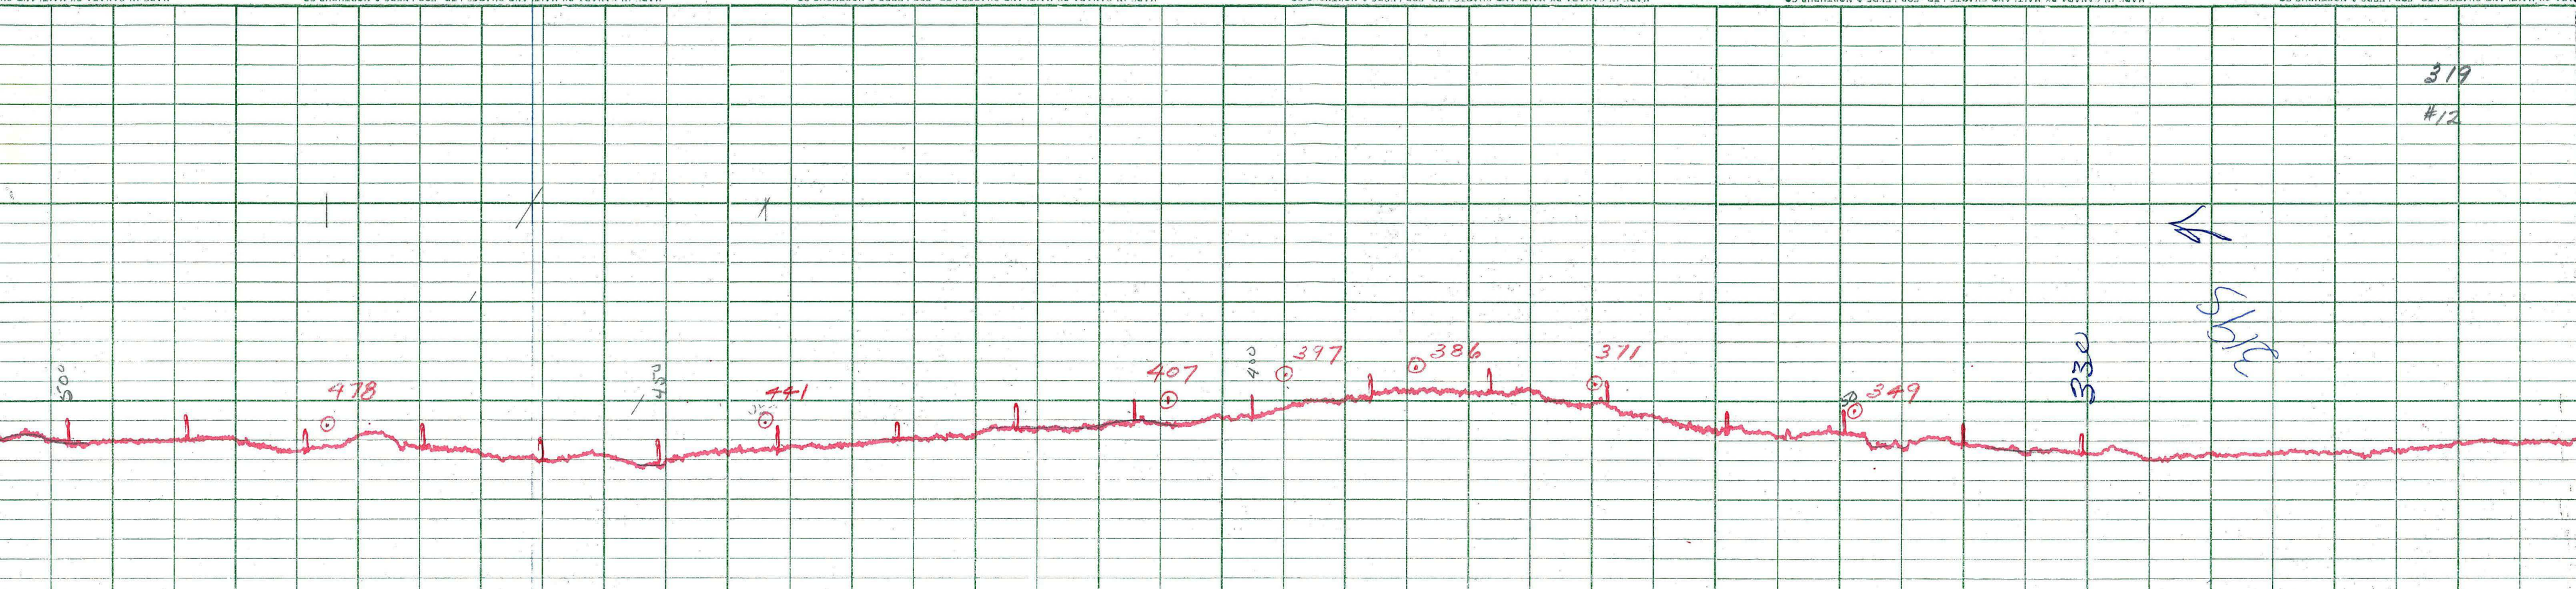

LINE No. 319-S

017162

LOCKWOOD SURVEY CORP., LTD.
ELECTROMAGNETOMETER PROFILES

Job No..... Flight No.....
Date Flown..... Aircraft..... Line No.....
Sensitivity, In Phase..... Out of Phase.....
Flying Height..... Bird Height.....
Tape Speed.....

LOCKWOOD SURVEY CORP., LTD.
GULF MK III AIRBORNE MAGNETOMETER PROFILE
 Job No. F.3174 Flight No. 12
 Date Flown SEPT. 11/64 Aircraft M.64 Line No. 317.5
 Sensitivity Full Scale 1200 Steps 1000
 Height Flown 10000 Tape Speed 4000

3000

3000

TL-2

LOCKWOOD SURVEY CORP., LTD.
GULF MK 111 AIRBORNE MAGNETOMETER PROFILE
Job No. G-3174 Flight No. 12
Date Flown SEPT. 11/54 Aircraft M-4F Line No. 317.5
Sensitivity Full Scale 1200γ Steps 10.00γ
Height Flown 2000' Tape Speed 4" PM

LOCKWOOD SURVEY CORP. LTD.

ELECTROMAGNETOMETER PROFILES

Job No. J 3174 Flight No. 12

Date Flown Sept 11 Aircraft M.L.L. Line No. 319-S

Sensitivity, In Phase 2000 Out of Phase 1000

Flying Height 200' Bird Height 150'