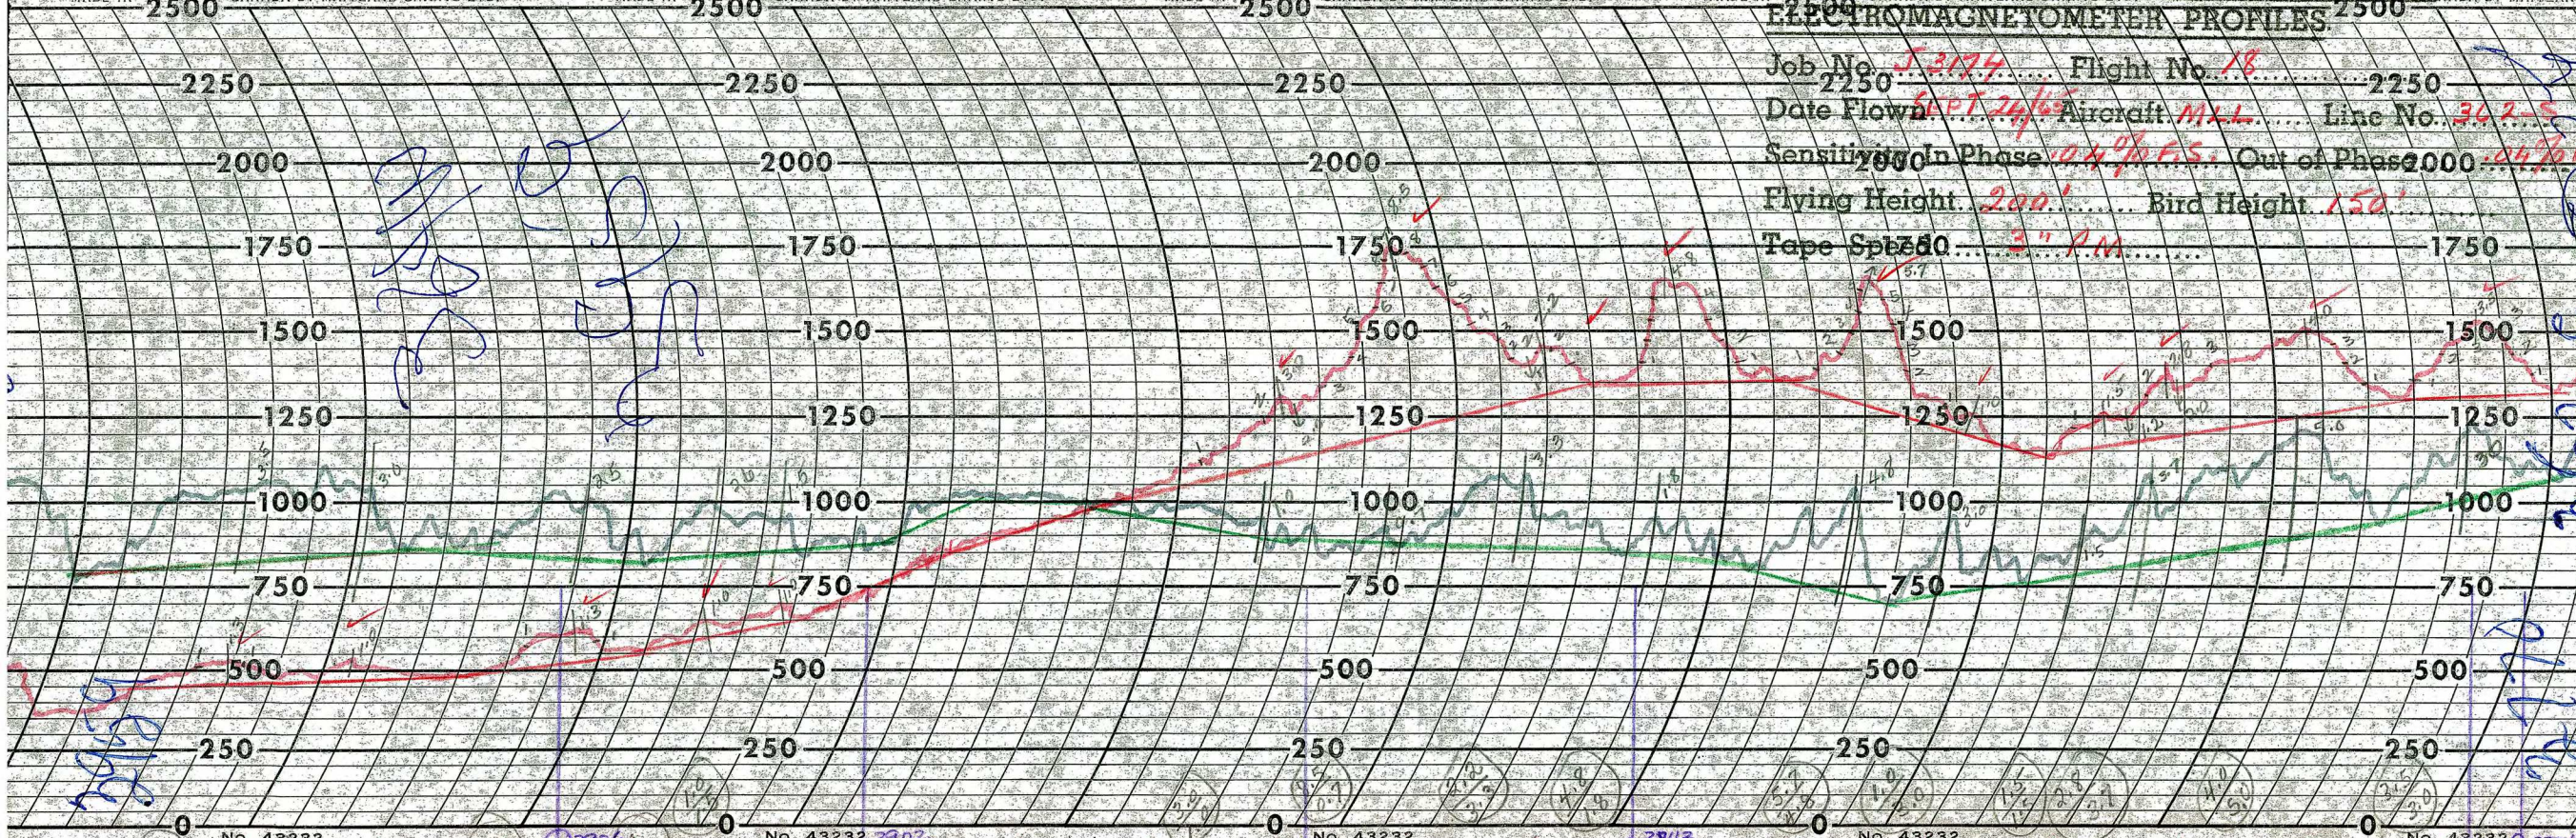

LOCKWOOD SURVEY CORPORATION LIMITED

CONTRACT # G-3174
FLIGHT # 18
DATE FLOWN Sept 24/65
AIRCRAFT M/L
FLYING HEIGHT 200

PROFILES
GULF MAGNETOMETER Mk III 4/MINUTE
SENSITIVITY 1200
APN-1 RADIO ALTIMETER _____/MINUTE
SENSITIVITY _____

LINE No. 362-5

017199

LOCKWOOD SURVEY CORP., LTD.
ELECTROMAGNETOMETER PROFILES.

Job No..... Flight No.....
Date Flown..... Aircraft..... Line No.....
Sensitivity, In Phase..... Out of Phase.....
Flying Height..... Bird Height.....
Tape Speed.....

ELECTROMAGNETOMETER PROFILES

Job No. *J. 274* Flight No. *18*
 Date Flown *SEPT. 24/65* Aircraft *MXL* Line No. *342-5*
 Sensitivity In Phase *0.4% F.S.* Out of Phase *0.4%*
 Flying Height *200'* Bird Height *150'*
 Tape Speed *3" PM*

3843

3778

3778

3778

LOCKWOOD SURVEY CORP., LTD.
GULF MK 111 AIRBORNE MAGNETOMETER PROFILE
 Job No. *C-3174* Flight No. *18*
 Date Flown *FEB. 24/65* Aircraft *MIL* Line No. *3600*
 Sensitivity Full Scale *1200* Steps *1000*
 Height Flown *2000'* Tape Speed *4" P.M.*