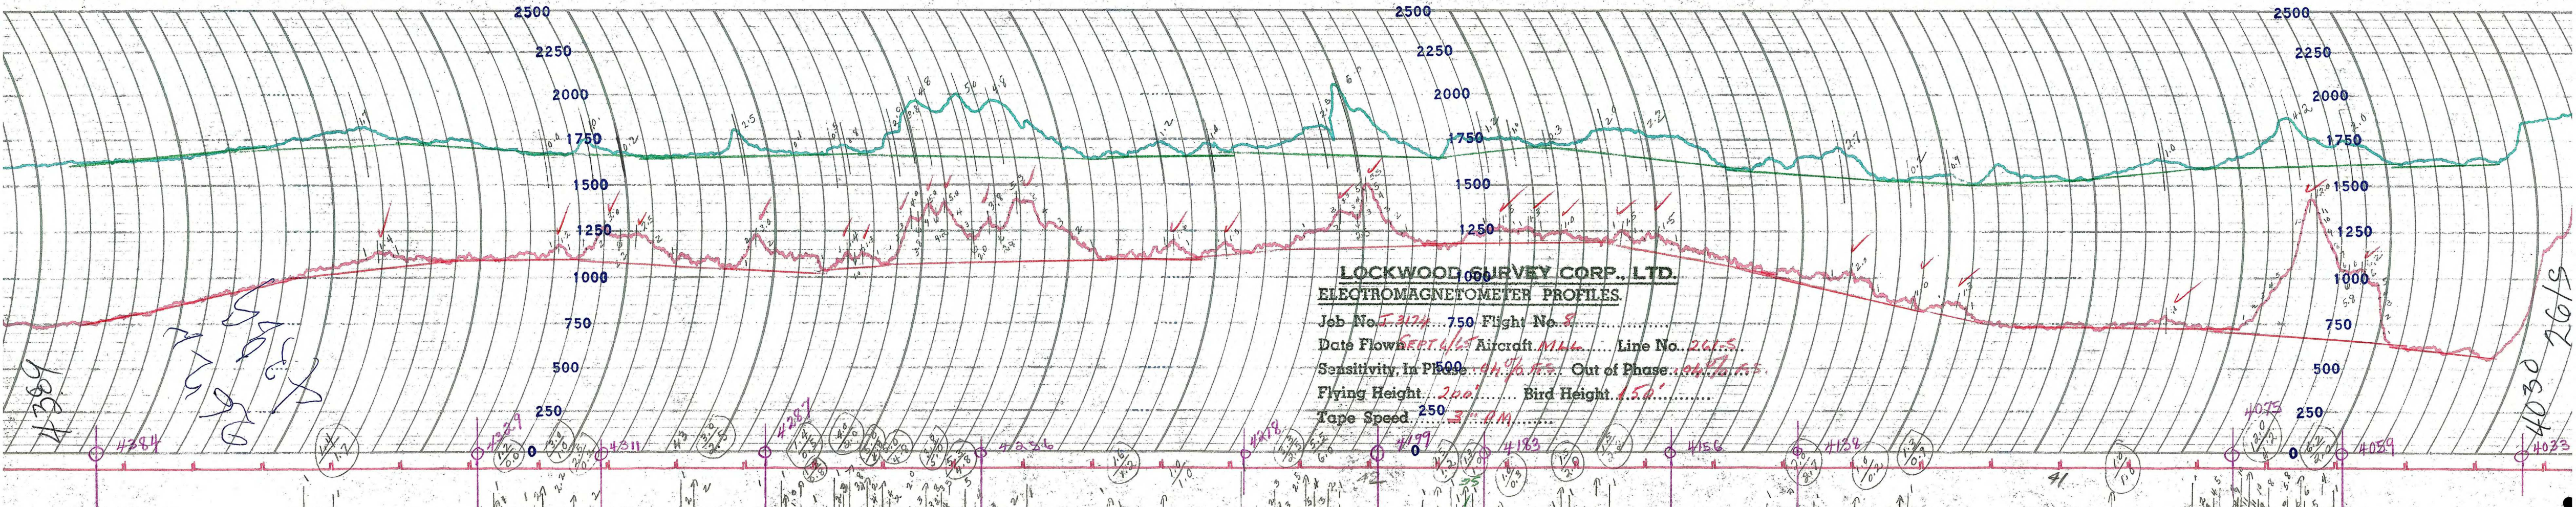

LOCKWOOD SURVEY CORP., LTD.
ELECTROMAGNETOMETER PROFILES.

Job No. J-3174... 750 Flight No. 8.....
Date Flown SEPT. 11/57 Aircraft M.L.L...... Line No. 2615..
Sensitivity, in Phase 0.1% A.S. Out of Phase 0.1% A.S.
Flying Height 200'..... Bird Height 150'.....
Tape Speed 250 3" P.M......

Handwritten notes:
6327
12/17
12/17

Handwritten notes:
4030
2615