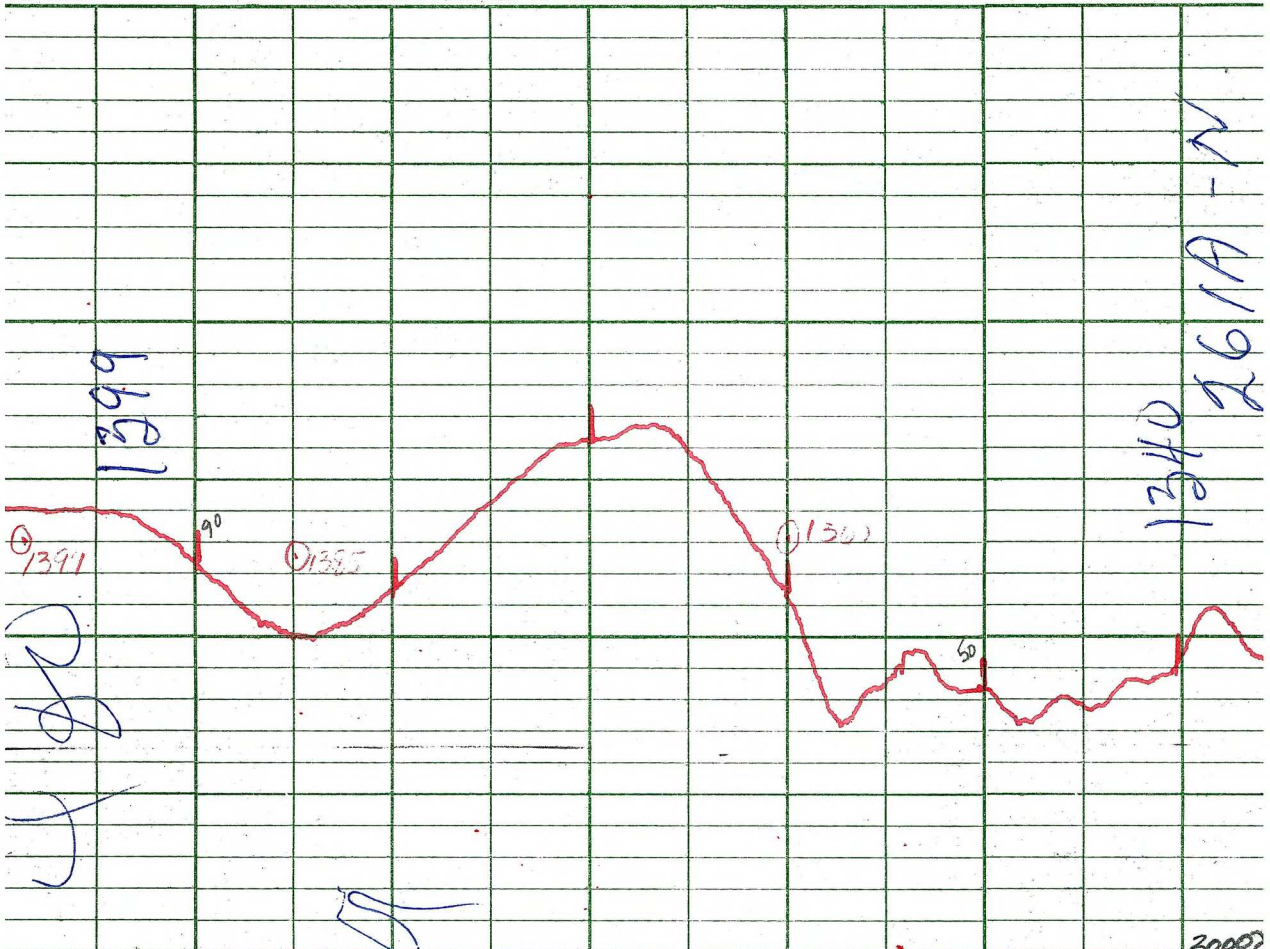

Job No. 3.174 Flight No. 8

Date Flown SEPT. 6 Aircraft M-11 Line No. 261-S

Sensitivity Full Scale 1200 Steps 1000

Height Flown 200' Tape Speed 4" PER MIN

4199

G-3174  
SEPT 4/65  
F. 8  
L. 261-S

4284

4321

T-261-A-N

SEPT. - 22 - 65

MIL

FLIGHT - 16

ALB

V. T. Cape

**LOCKWOOD SURVEY CORP., LTD.**  
**GULF MK 111 AIRBORNE MAGNETOMETER PROFILE**

Job No. J-3174 Flight No. 16  
 Date Flown SEPT. 22/55 Aircraft M.L.L. Line No. 261A-N  
 Sensitivity Full Scale 1200γ Steps 100γ  
 Height Flown 200' Tape Speed 4" P.M.

S  
 1000  
 2000

**LOCKWOOD SURVEY CORP., LTD.**  
**ELECTROMAGNETOMETER PROFILES.**

Job No. J-3174... 750 Flight No. 8.....  
 Date Flown SEPT. 11/57 Aircraft M.L.L...... Line No. 2615..  
 Sensitivity, in Phase 0.1% A.S. Out of Phase 0.1% A.S.  
 Flying Height 200'..... Bird Height 150'.....  
 Tape Speed 250 3" P.M......