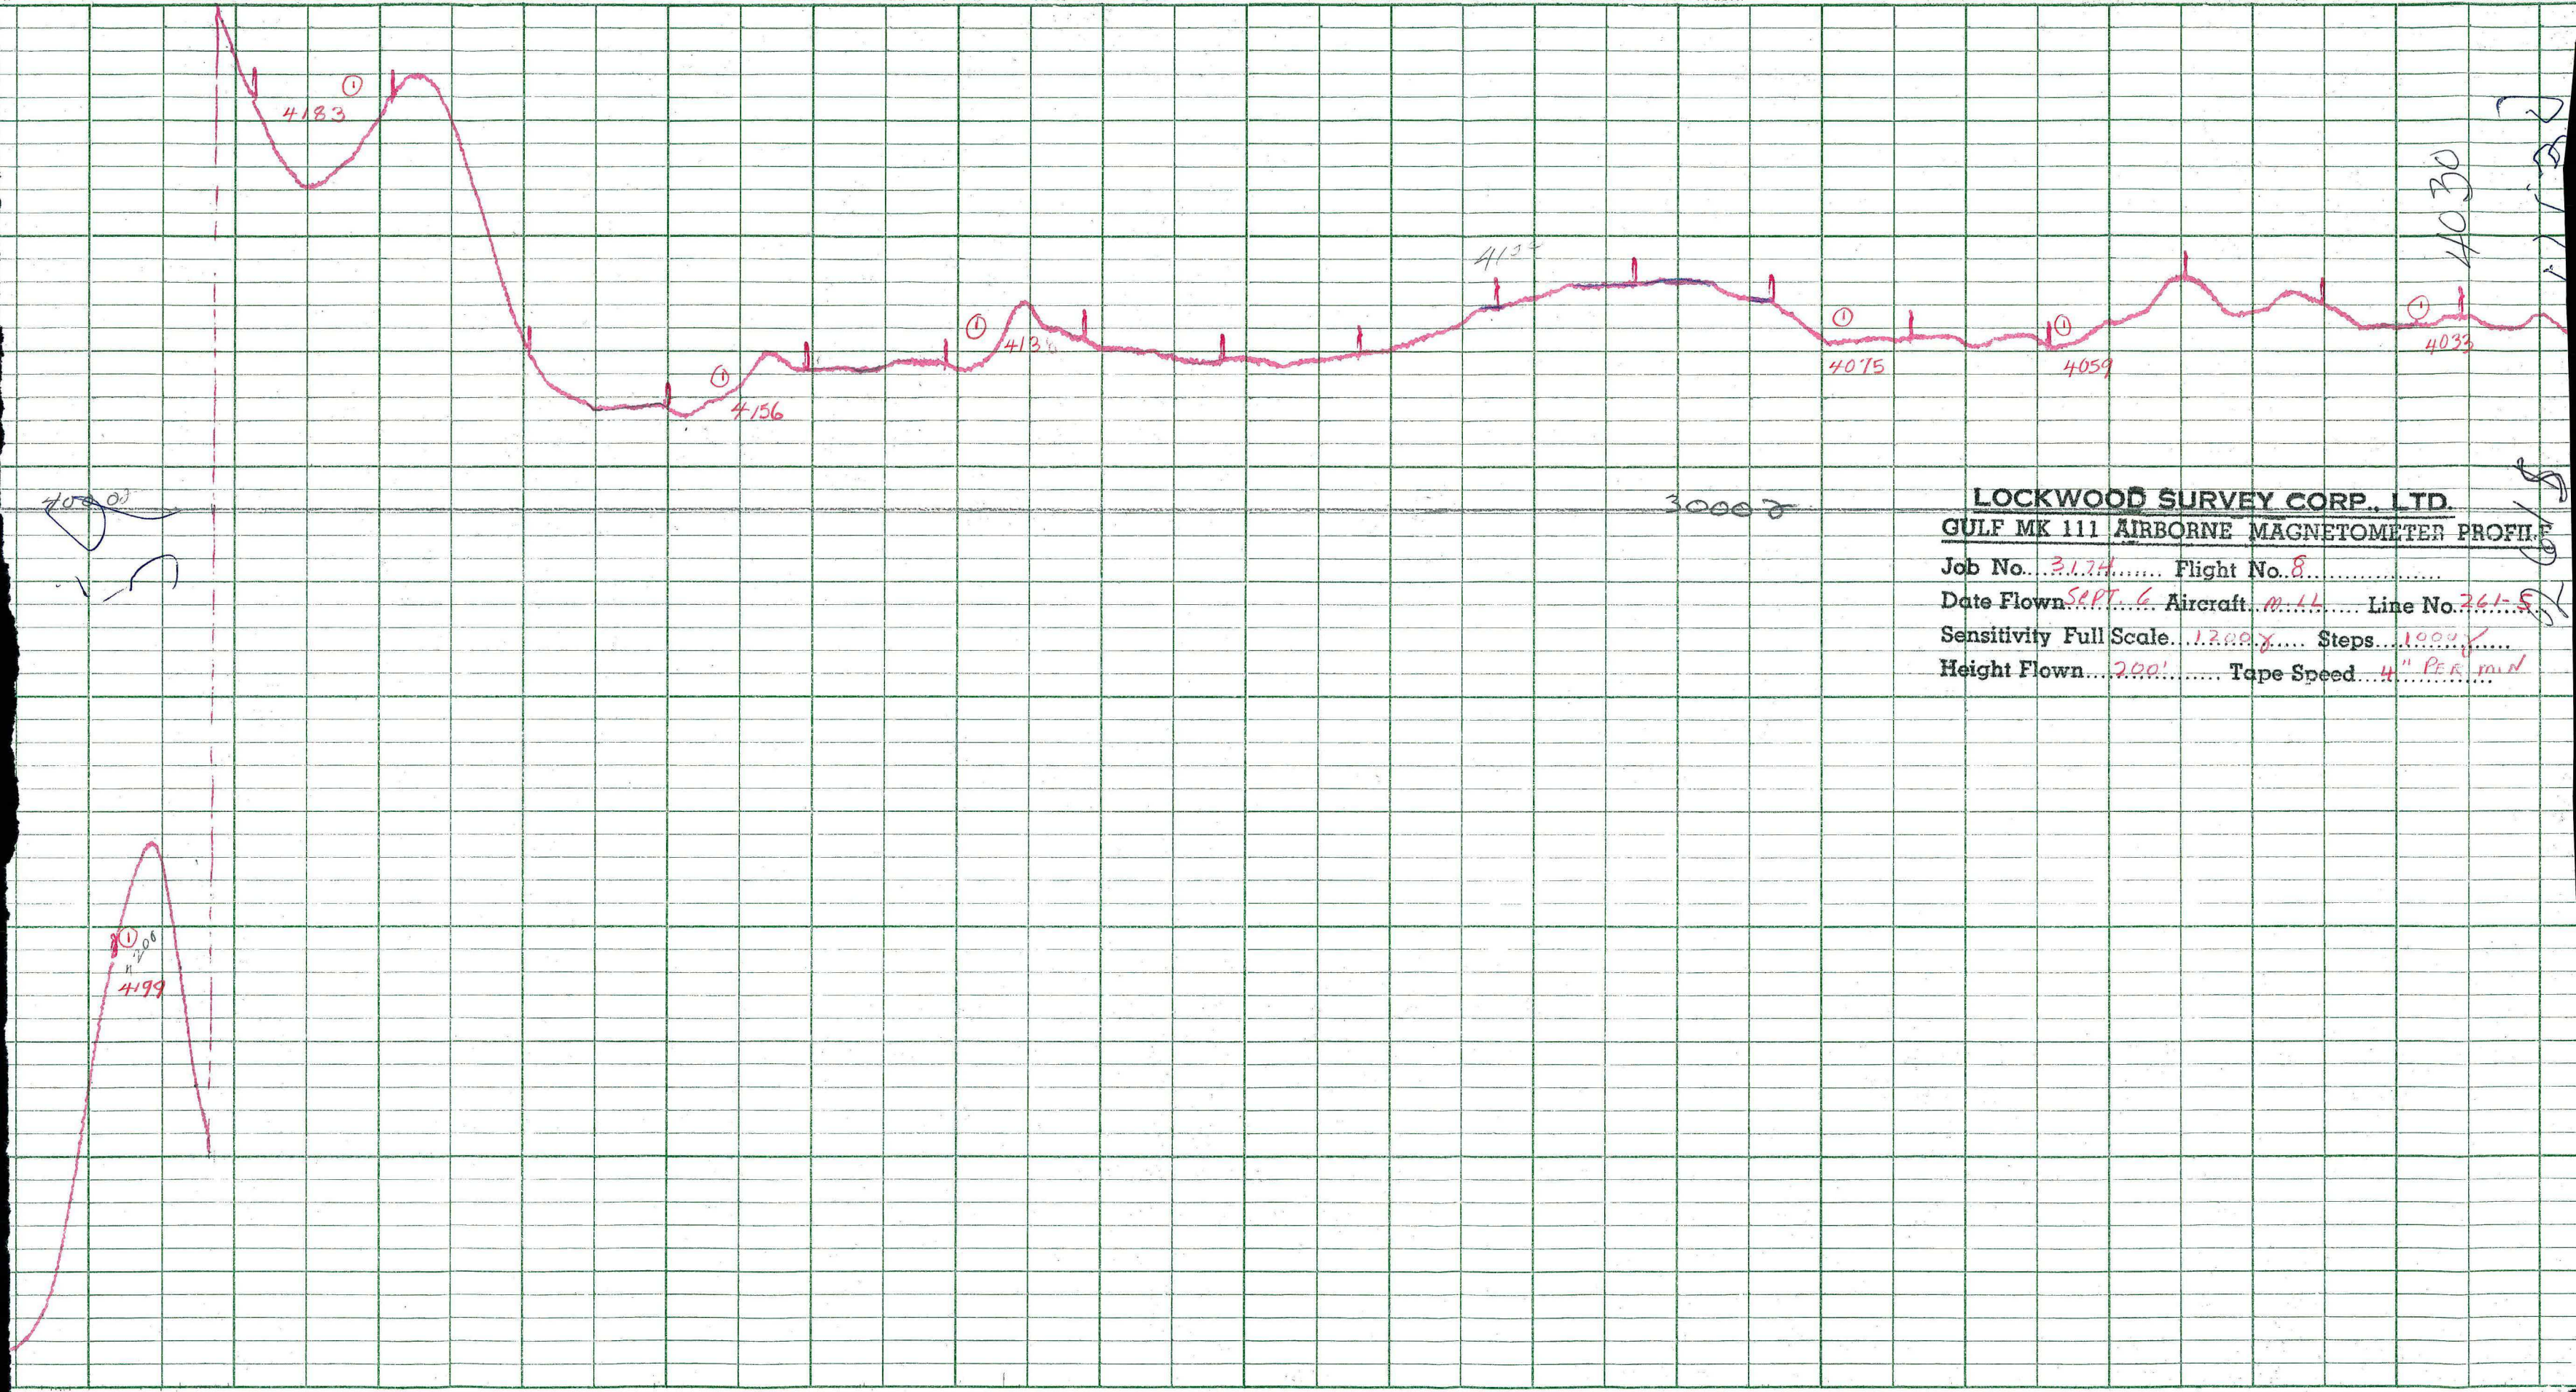

**LOCKWOOD SURVEY CORPORATION LIMITED**

CONTRACT # G-3174  
FLIGHT # 8-16  
DATE FLOWN SEPT 6/65 <sup>Sept 22-65</sup>  
AIRCRAFT F. 8  
FLYING HEIGHT 200'

PROFILES  
GULF MAGNETOMETER Mk III 4"/MINUTE  
SENSITIVITY 1200  
APN-1 RADIO ALTIMETER...../MINUTE  
SENSITIVITY.....

LINE No. 261-S  
261AN  
017231

**LOCKWOOD SURVEY CORP., LTD.**  
**ELECTROMAGNETOMETER PROFILES.**

Job No..... Flight No.....  
Date Flown..... Aircraft..... Line No.....  
Sensitivity, In Phase..... Out of Phase.....  
Flying Height..... Bird Height.....  
Tape Speed.....

**LOCKWOOD SURVEY CORP., LTD.**

**GULF MK III AIRBORNE MAGNETOMETER PROFILE**

Job No. 3174 ..... Flight No. 8 .....

Date Flown SEPT. 6. Aircraft M.L.L. .... Line No. 261 .....

Sensitivity Full Scale 12.00% ..... Steps 1.000% .....

Height Flown 2000' ..... Tape Speed 4" PER MIN .....

3000'

2602  
600 Feet

4183

4156

4136

4132

4075