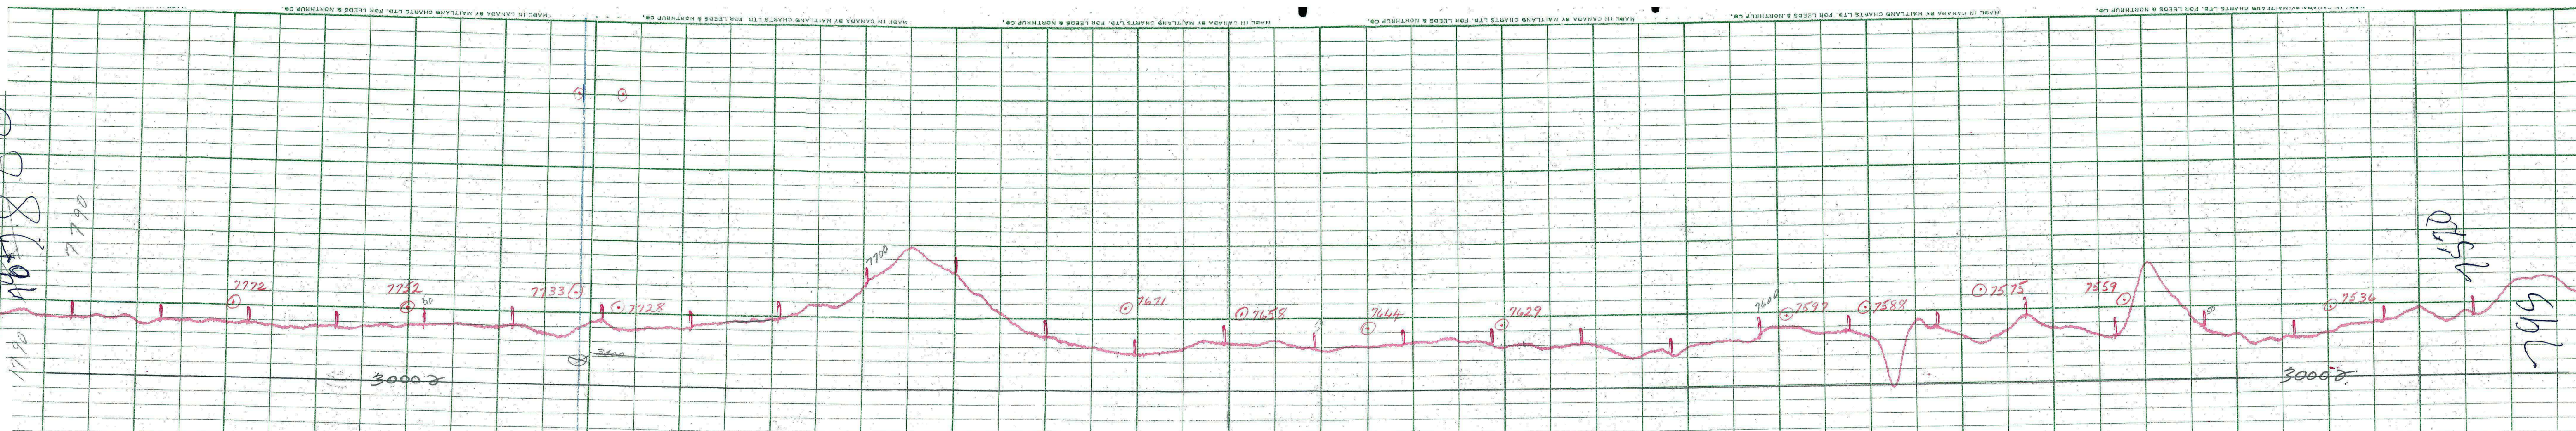

LOCKWOOD SURVEY CORPORATION LIMITED

CONTRACT # G-3174
FLIGHT # 5
DATE FLOWN SEPT 3/65
AIRCRAFT MLL
FLYING HEIGHT 200'

PROFILES
GULF MAGNETOMETER Mk III 4"/MINUTE
SENSITIVITY 1200γ
APN-1 RADIO ALTIMETER /MINUTE
SENSITIVITY

LINE No. 79-5

017279

LOCKWOOD SURVEY CORP., LTD.
ELECTROMAGNETOMETER PROFILES

Job No..... Flight No.....
Date Flown..... Aircraft..... Line No.....
Sensitivity, In Phase..... Out of Phase.....
Flying Height..... Bird Height.....
Tape Speed.....

G-3174
T-79-S
SEPT 3/65
FLT 5

G-3174
T-79-S
SEPT 3/65
FLT 5

J.B.

LOCKWOOD SURVEY CORP., LTD.
GULF MK 111 AIRBORNE MAGNETOMETER PROFILE
 Job No. J-3174 Flight No. 5
 Date Flown SEPT 3/65 Aircraft M111 Line No. 79.5
 Sensitivity Full Scale 1200γ Steps 1000γ
 Height Flown 200' Tape Speed 4" PM

LOCKWOOD SURVEY CORP., LTD.
GULF MK 111 AIRBORNE MAGNETOMETER PROFILE
 Job No. J-3174 Flight No. 5
 Date Flown SEPT 3/65 Aircraft M111 Line No. 79.5
 Sensitivity Full Scale 1200γ Steps 1000γ
 Height Flown 200' Tape Speed 4" PM