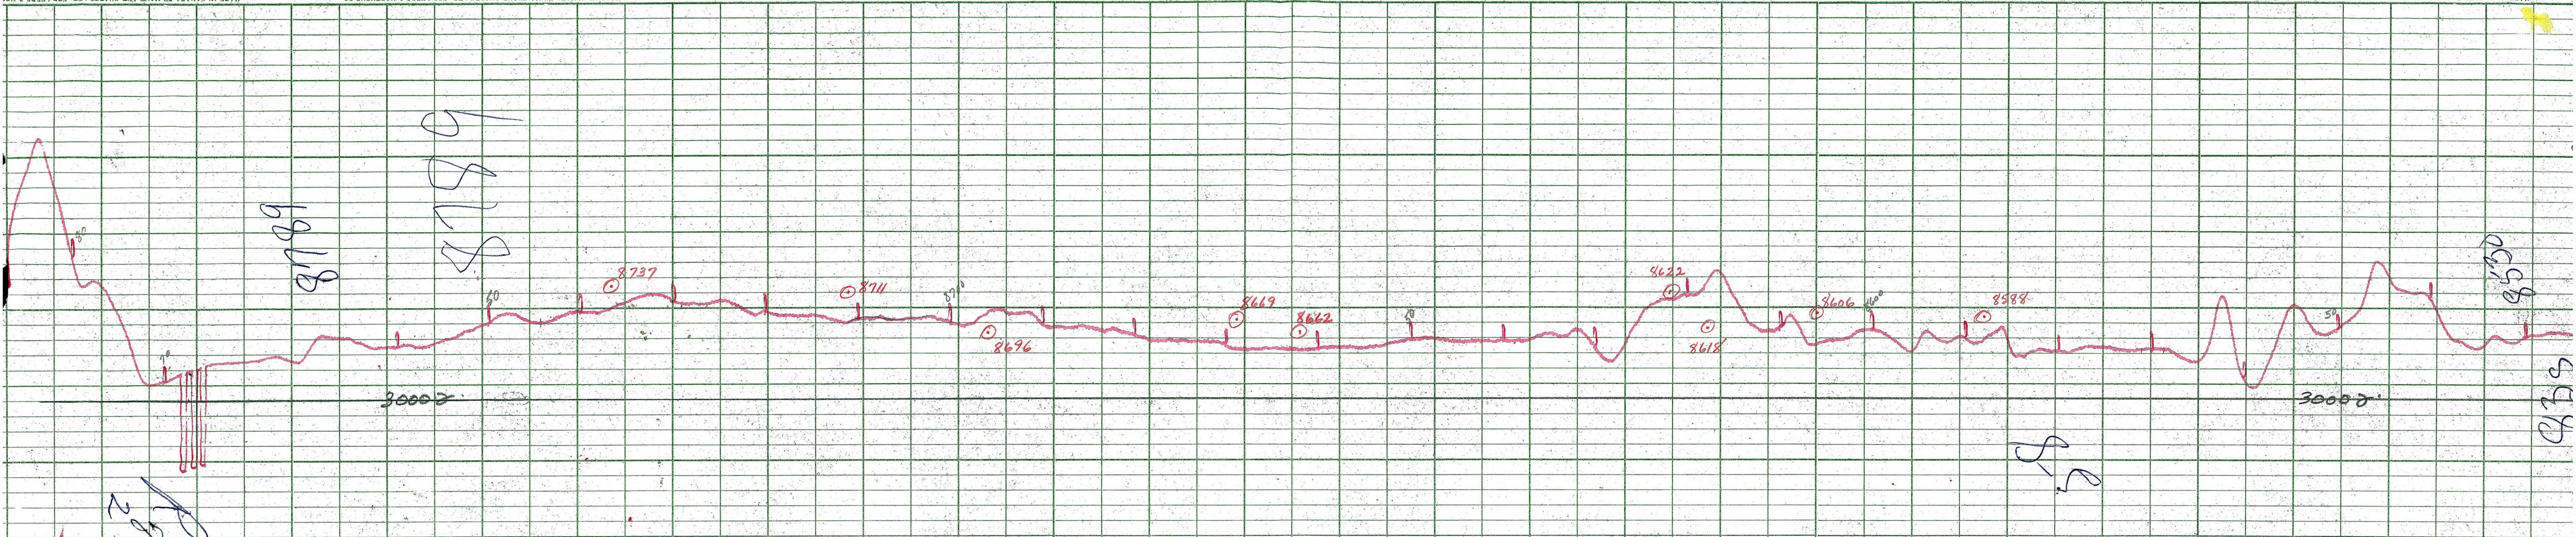

LOCKWOOD SURVEY CORPORATION LIMITED

CONTRACT # G-3174
FLIGHT # 5
DATE FLOWN SEPT 3/65
AIRCRAFT MLL
FLYING HEIGHT 2001

PROFILES
GULF MAGNETOMETER Mk III 4"/MINUTE
SENSITIVITY 1200
APN-1 RADIO ALTIMETER _____/MINUTE
SENSITIVITY _____

LINE No. 83-S

017283

LOCKWOOD SURVEY CORP., LTD.
ELECTROMAGNETOMETER PROFILES.

Job No..... Flight No.....
Date Flown..... Aircraft..... Line No.....
Sensitivity, In Phase..... Out of Phase.....
Flying Height..... Bird Height.....
Tape Speed.....

Part of 3174
 29 April 1965
 1200 + 85

LOCKWOOD SURVEY CORP., LTD.
GULF MK 111 AIRBORNE MAGNETOMETER PROFILE
 Job No. J-3174 Flight No. 5
 Date Flown SEPT. 3/65 Aircraft MAL Line No. 83-S
 Sensitivity Full Scale 1200γ Steps 1000γ
 Height Flown 200' Tape Speed 4" PM

85
 86

LOCKWOOD SURVEY CORP., LTD.
GULF MK 111 AIRBORNE MAGNETOMETER PROFILE
 Job No. J-3174 Flight No. 5
 Date Flown SEPT. 3/65 Aircraft MAL Line No. 83-S
 Sensitivity Full Scale 1200γ Steps 1000γ
 Height Flown 200' Tape Speed 4" PM