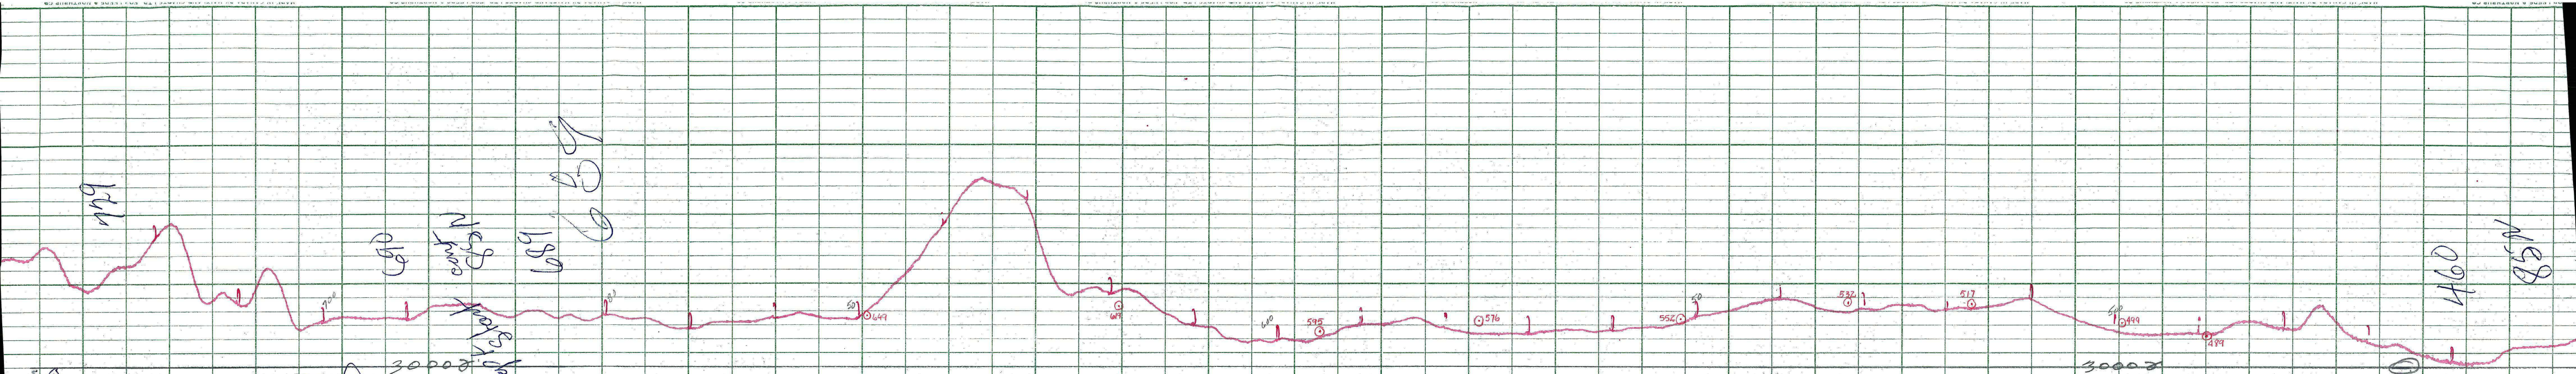

LOCKWOOD SURVEY CORPORATION LIMITED

CONTRACT # G 3174
FLIGHT # 6
DATE FLOWN Sept 4/65
AIRCRAFT MLL
FLYING HEIGHT 200

PROFILES
GULF MAGNETOMETER Mk III 4 /MINUTE
SENSITIVITY 1200
APN-1 RADIO ALTIMETER _____ /MINUTE
SENSITIVITY _____

LINE No. 85-N

017285

LOCKWOOD SURVEY CORP., LTD.
ELECTROMAGNETOMETER PROFILES

Job No..... Flight No.....
Date Flown..... Aircraft..... Line No.....
Sensitivity, In Phase..... Out of Phase.....
Flying Height..... Bird Height.....
Tape Speed.....

LOCKWOOD SURVEY CORP., LTD.
 GULF MK III AIRBORNE MAGNETOMETER PROFILE
 Job No. 03174 Flight No. 6
 Date Flown SEPT. 4/65 Aircraft M.H. Line No. 55-N
 Sensitivity Full Scale 1200γ Steps 100γ
 Height Flown 200' Tape Speed 4" PM