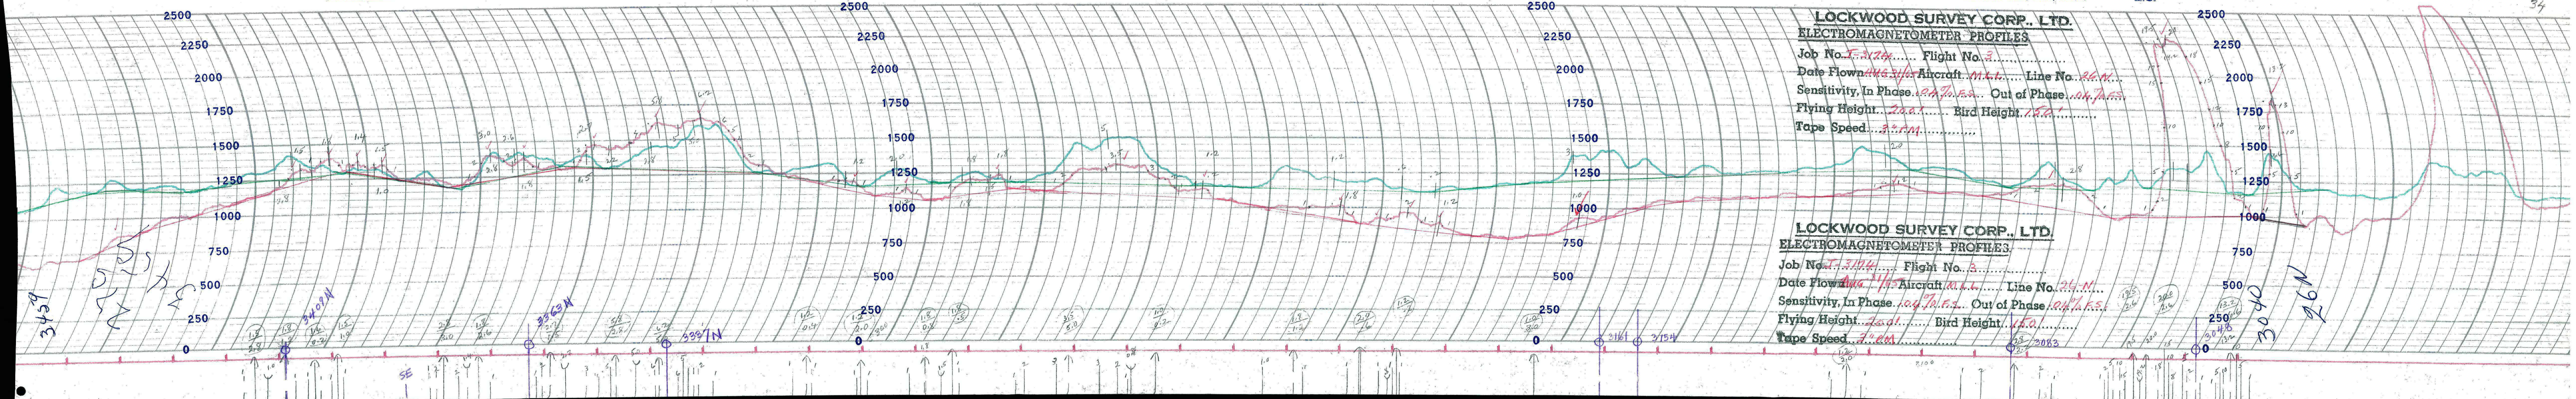

LOCKWOOD SURVEY CORPORATION LIMITED

CONTRACT # C 3174
FLIGHT # 3
DATE FLOWN Aug 31/65
AIRCRAFT MLL
FLYING HEIGHT 200

PROFILES
GULF MAGNETOMETER Mk III 4 /MINUTE
SENSITIVITY 1200
APN-1 RADIO ALTIMETER _____ /MINUTE
SENSITIVITY _____

LINE No. 26-N

017341

LOCKWOOD SURVEY CORP., LTD.
ELECTROMAGNETOMETER PROFILES.

Job No..... Flight No.....
Date Flown..... Aircraft..... Line No.....
Sensitivity, In Phase..... Out of Phase.....
Flying Height..... Eird Height.....
Tape Speed.....

LOCKWOOD SURVEY CORP. LTD.
ELECTROMAGNETOMETER PROFILES

Job No. *T-3174*..... Flight No. *3*.....
 Date Flown *AUG 31/55* Aircraft *M.L.L.*..... Line No. *26N*.....
 Sensitivity, In Phase *10.4% F.S.* Out of Phase *10.4% F.S.*
 Flying Height *200'*..... Bird Height *150'*.....
 Tape Speed *3.4 AM*.....