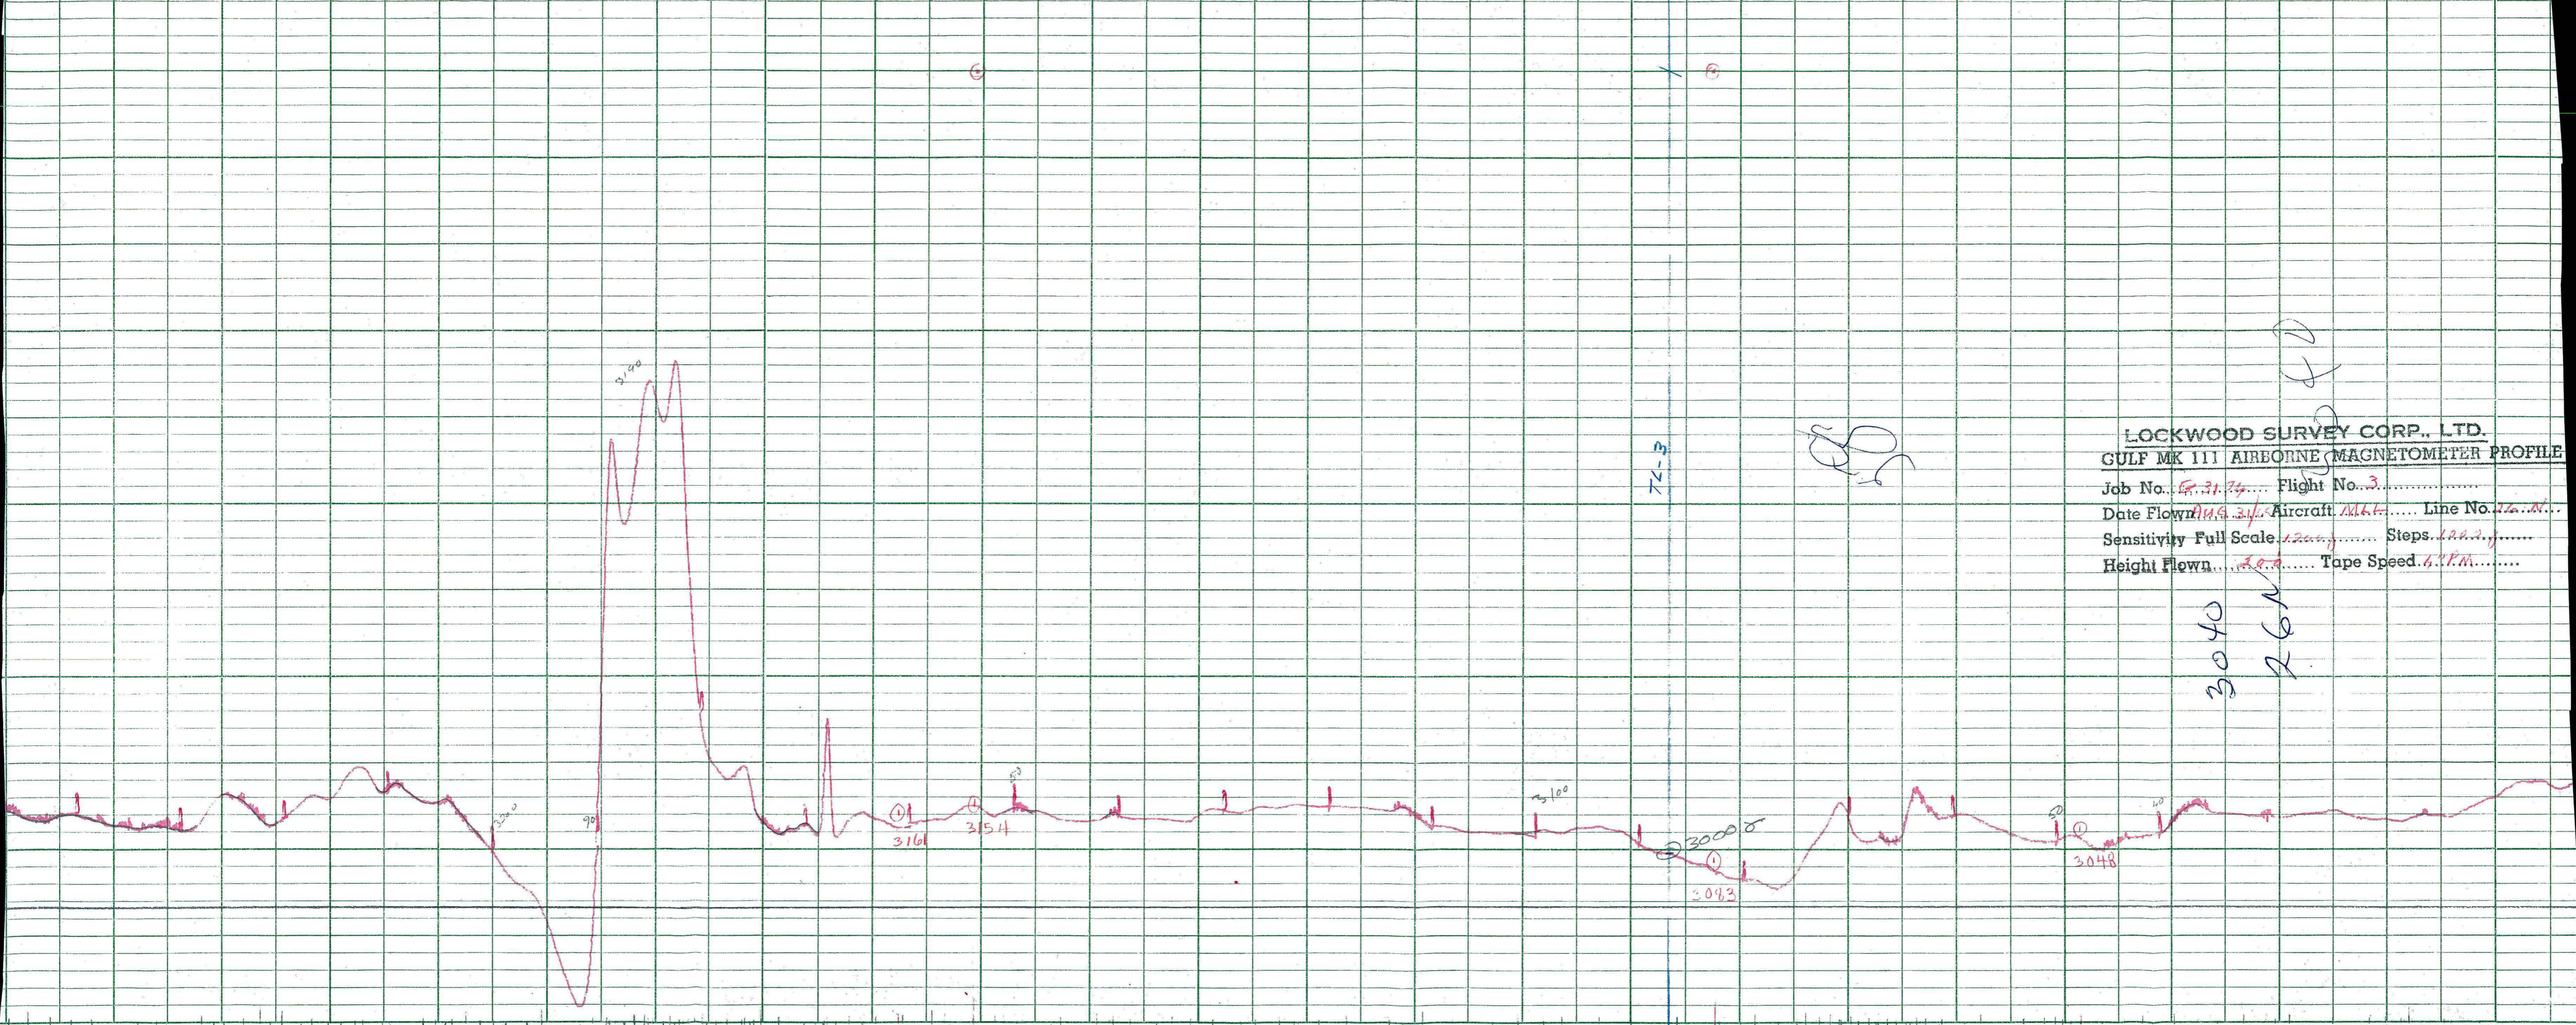

LINE No. 26-N

017341

LOCKWOOD SURVEY CORP., LTD.
ELECTROMAGNETOMETER PROFILES.

Job No..... Flight No.....
Date Flown..... Aircraft..... Line No.....
Sensitivity, In Phase..... Out of Phase.....
Flying Height..... Eird Height.....
Tape Speed.....

LOCKWOOD SURVEY CORP. LTD.
ELECTROMAGNETOMETER PROFILES

Job No. *T-3174*..... Flight No. *3*.....
 Date Flown *AUG 31/55* Aircraft *M.L.L.*..... Line No. *26N*.....
 Sensitivity, In Phase *10.4% F.S.* Out of Phase *10.4% F.S.*
 Flying Height *200'*..... Bird Height *150'*.....
 Tape Speed *3.4 AM*.....

3459

3409N

3397N

3040

26N

LOCKWOOD SURVEY CORP., LTD.
 GULF MK III AIRBORNE MAGNETOMETER PROFILE
 Job No. 5-31-74 Flight No. 3
 Date Flown AUG 31 Aircraft MLH Line No. 72-3
 Sensitivity Full Scale 1200 Steps 1200
 Height Flown 2000 Tape Speed 4 RPM