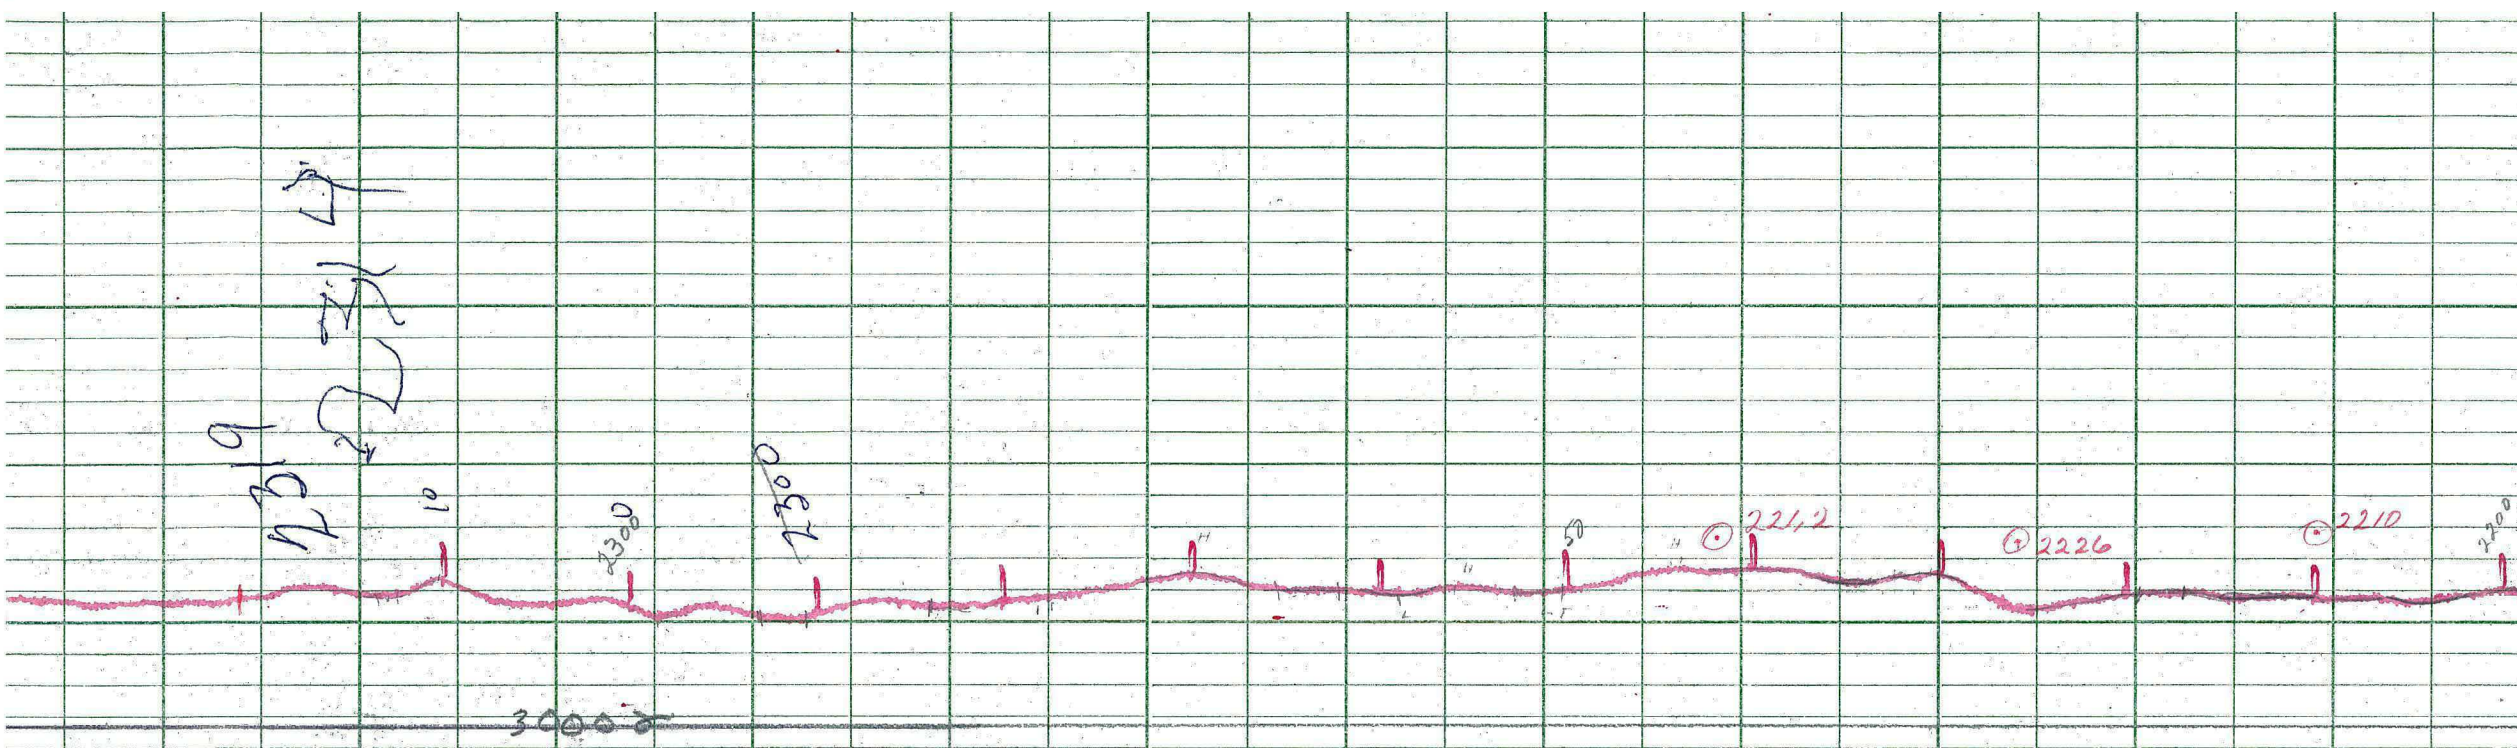

LOCKWOOD SURVEY CORPORATION LIMITED

CONTRACT # G-3174
FLIGHT # 5
DATE FLOWN SEPT 3/65
AIRCRAFT MLL
FLYING HEIGHT 200'

PROFILES
GULF MAGNETOMETER Mk III 4"/MINUTE
SENSITIVITY 1200
APN-1 RADIO ALTIMETER /MINUTE
SENSITIVITY

CHART SPEED

LINE No. 59-N

017374

LOCKWOOD SURVEY CORP., LTD.
ELECTROMAGNETOMETER PROFILES.

Job No..... Flight No.....
Date Flown..... Aircraft..... Line No.....
Sensitivity, In Phase..... Out of Phase.....
Flying Height..... Bird Height.....
Tape Speed.....

LOCKWOOD SURVEY CORP., LTD.
GULF MK 111 AIRBORNE MAGNETOMETER PROFILE
 Job No. J-3174 Flight No. 5
 Date Flown SEPT. 3/65 Aircraft M.L.L. Line No. 59.N
 Sensitivity Full Scale 1200γ Steps 1000γ
 Height Flown 200' Tape Speed 4" P.M.

LOCKWOOD SURVEY CORP., LTD.
 GULF MK I IN AIRBORNE MAGNETOMETER PROFILE
 Job No. J-31744 Flight No. 5
 Date Flown SEPT. 3/65 Aircraft Line No. 57-A
 Sensitivity Full Scale 1200 Steps 1000
 Height Flown 200' Tape Speed 4" PM