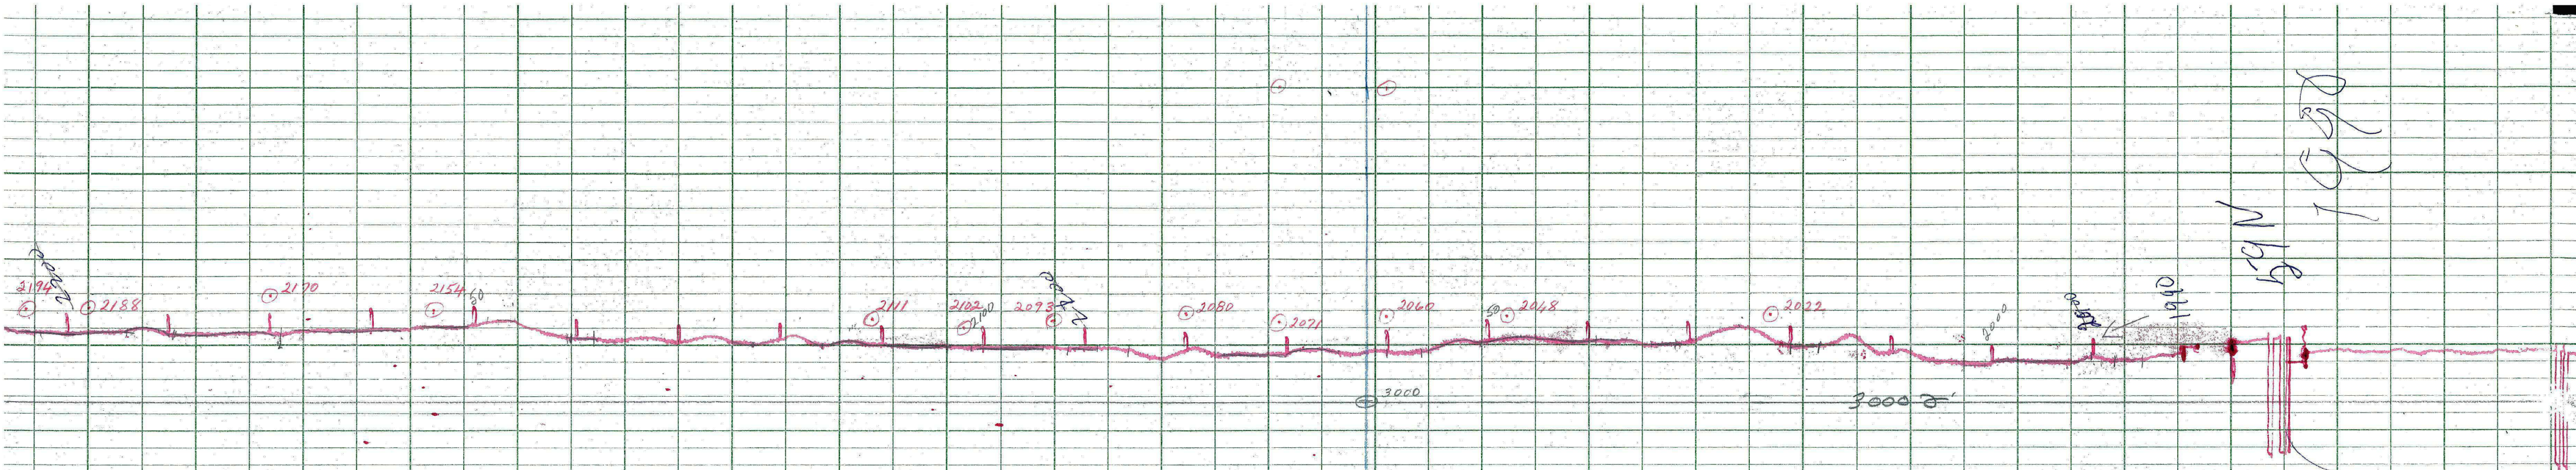

LOCKWOOD SURVEY CORPORATION LIMITED

CONTRACT # G-3174
FLIGHT # 5
DATE FLOWN SEPT 3/65
AIRCRAFT MLL
FLYING HEIGHT 200'

PROFILES
GULF MAGNETOMETER Mk III 4"/MINUTE
SENSITIVITY 1200
APN-1 RADIO ALTIMETER /MINUTE
SENSITIVITY

CHART SPEED

LINE No. 59-N

017374

LOCKWOOD SURVEY CORP., LTD.
ELECTROMAGNETOMETER PROFILES.

Job No..... Flight No.....
Date Flown..... Aircraft..... Line No.....
Sensitivity, In Phase..... Out of Phase.....
Flying Height..... Bird Height.....
Tape Speed.....

LOCKWOOD SURVEY CORP., LTD.
GULF MK 111 AIRBORNE MAGNETOMETER PROFILE
 Job No. J-3174 Flight No. 5
 Date Flown SEPT. 3/65 Aircraft M.L.L. Line No. 59.N
 Sensitivity Full Scale 1200γ Steps 1000γ
 Height Flown 200' Tape Speed 4" P.M.

LOCKWOOD SURVEY CORP., LTD.
 GULF MK I IN AIRBORNE MAGNETOMETER PROFILE
 Job No. J-31744 Flight No. 5
 Date Flown SEPT. 3/65 Aircraft Line No. 57-A
 Sensitivity Full Scale 1200 Steps 1000
 Height Flown 200' Tape Speed 4" PM