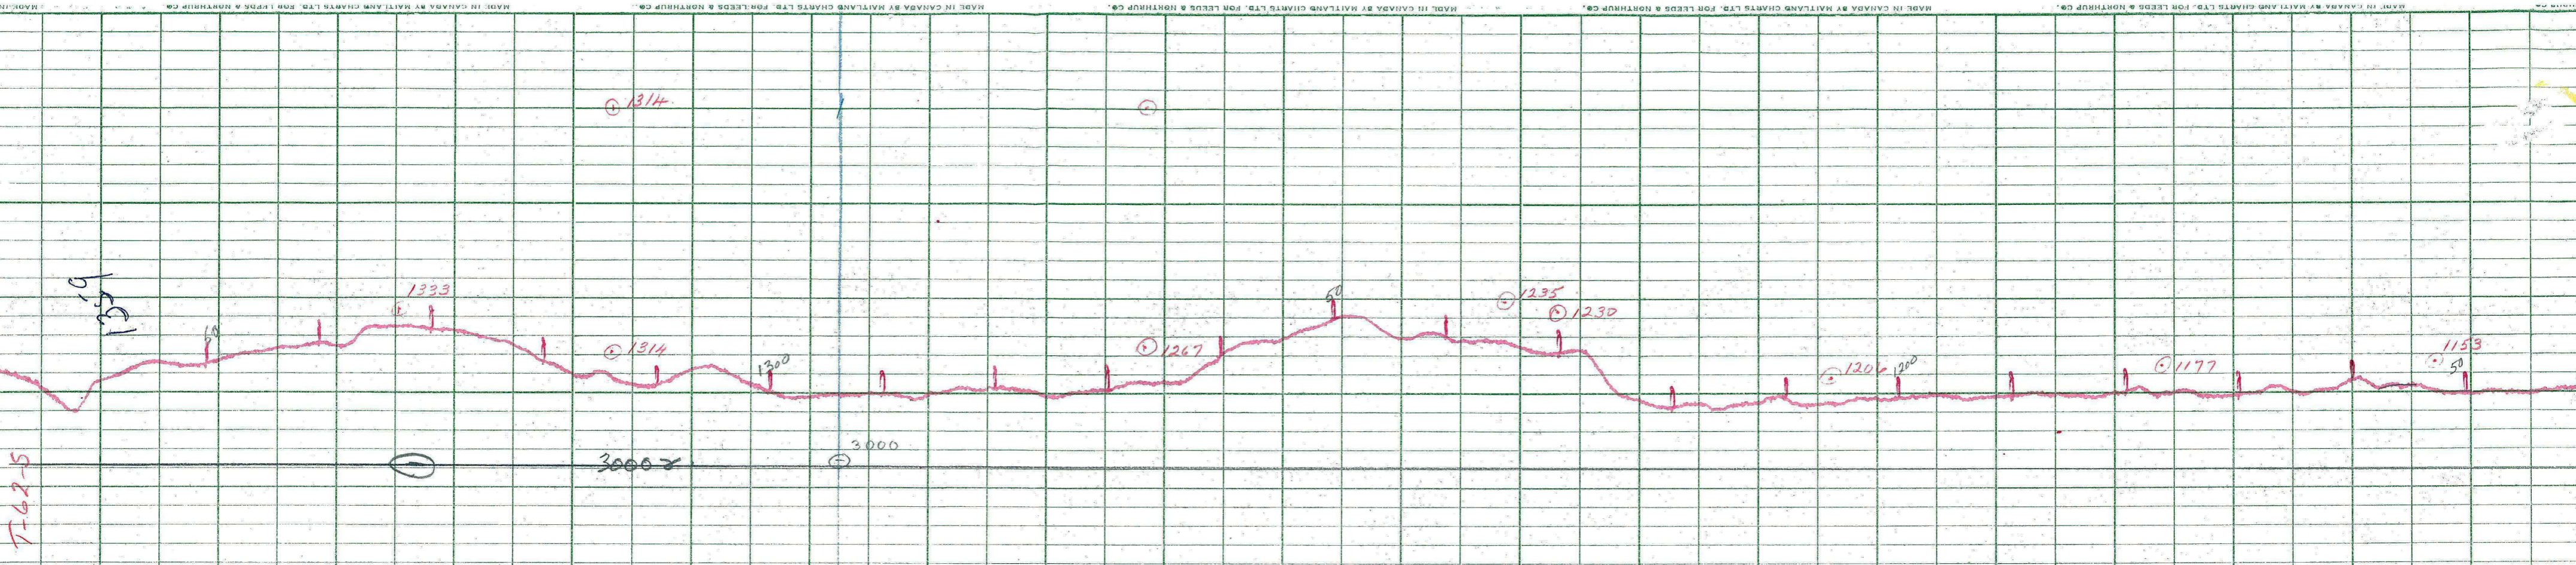

LOCKWOOD SURVEY CORPORATION LIMITED

CONTRACT # G-3174
FLIGHT # 5
DATE FLOWN SEPT 3/65
AIRCRAFT MLL
FLYING HEIGHT 200'

PROFILES
GULF MAGNETOMETER Mk III 4"/MINUTE
SENSITIVITY 1200γ
APN-1 RADIO ALTIMETER /MINUTE
SENSITIVITY

LINE No. 62-5

017377

LOCKWOOD SURVEY CORP., LTD.
ELECTROMAGNETOMETER PROFILES.

Job No..... Flight No.....
Date Flown..... Aircraft..... Line No.....
Sensitivity, In Phase..... Out of Phase.....
Flying Height..... Bird Height.....
Tape Speed.....

LOCKWOOD SURVEY CORP., LTD.

GULF MK III AIRBORNE MAGNETOMETER PROFILE

Job No. J. 3174 Flight No. 5
 Date Flown SEPT. 3/65 Aircraft MILL Line No. 42-5
 Sensitivity Full Scale 1200 γ Steps 100 γ
 Height Flown 200' Tape Speed 4" PM

675
 1030

LOCKWOOD SURVEY CORP., LTD.
GULF MK 111 AIRBORNE MAGNETOMETER PROFILE
 Job No. J-3174 Flight No. 5
 Date Flown SEPT. 3/65 Aircraft M4 Line No. 62-5
 Sensitivity Full Scale 1200 Steps 1000
 Height Flown 200' Tape Speed 4"PM