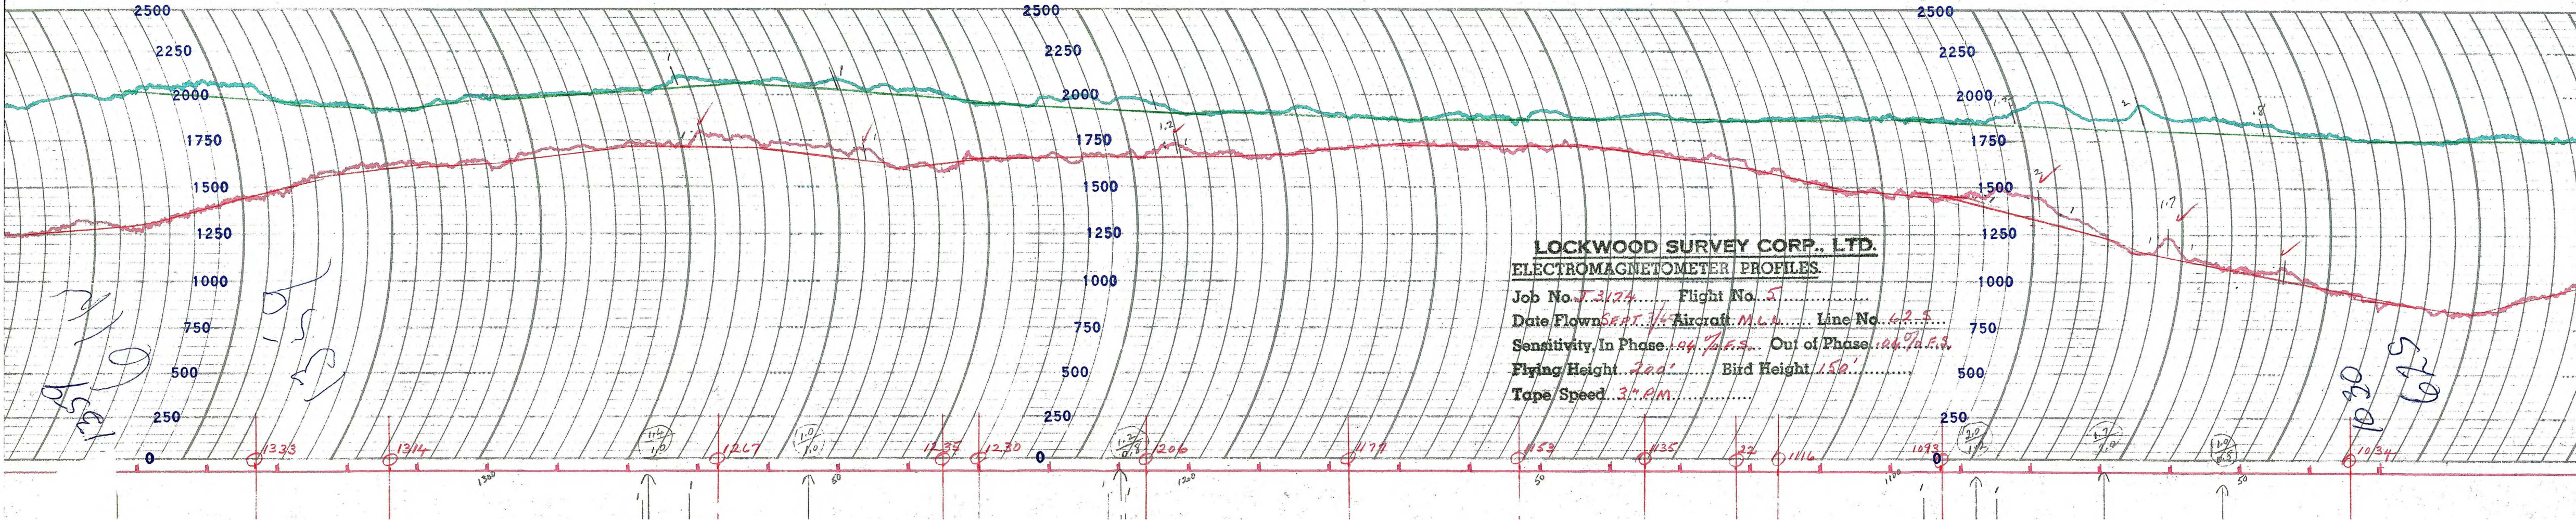

LINE No. 62-5

017377

LOCKWOOD SURVEY CORP., LTD.
ELECTROMAGNETOMETER PROFILES.

Job No..... Flight No.....
Date Flown..... Aircraft..... Line No.....
Sensitivity, In Phase..... Out of Phase.....
Flying Height..... Bird Height.....
Tape Speed.....

LOCKWOOD SURVEY CORP., LTD.

GULF MK III AIRBORNE MAGNETOMETER PROFILE

Job No. J. 3174 Flight No. 5
 Date Flown SEPT. 3/65 Aircraft MILL Line No. 42-5
 Sensitivity Full Scale 1200 γ Steps 100 γ
 Height Flown 200' Tape Speed 4" PM

675
 1030

LOCKWOOD SURVEY CORP., LTD.
GULF MK 111 AIRBORNE MAGNETOMETER PROFILE
 Job No. J-3174 Flight No. 5
 Date Flown SEPT. 3/65 Aircraft M4 Line No. 62-5
 Sensitivity Full Scale 1200 Steps 1000
 Height Flown 200' Tape Speed 4"PM

1230

1206

1200

1177

1153

3000

3000

J-3174
T-62-S
SEPT 3/65
FLT 5