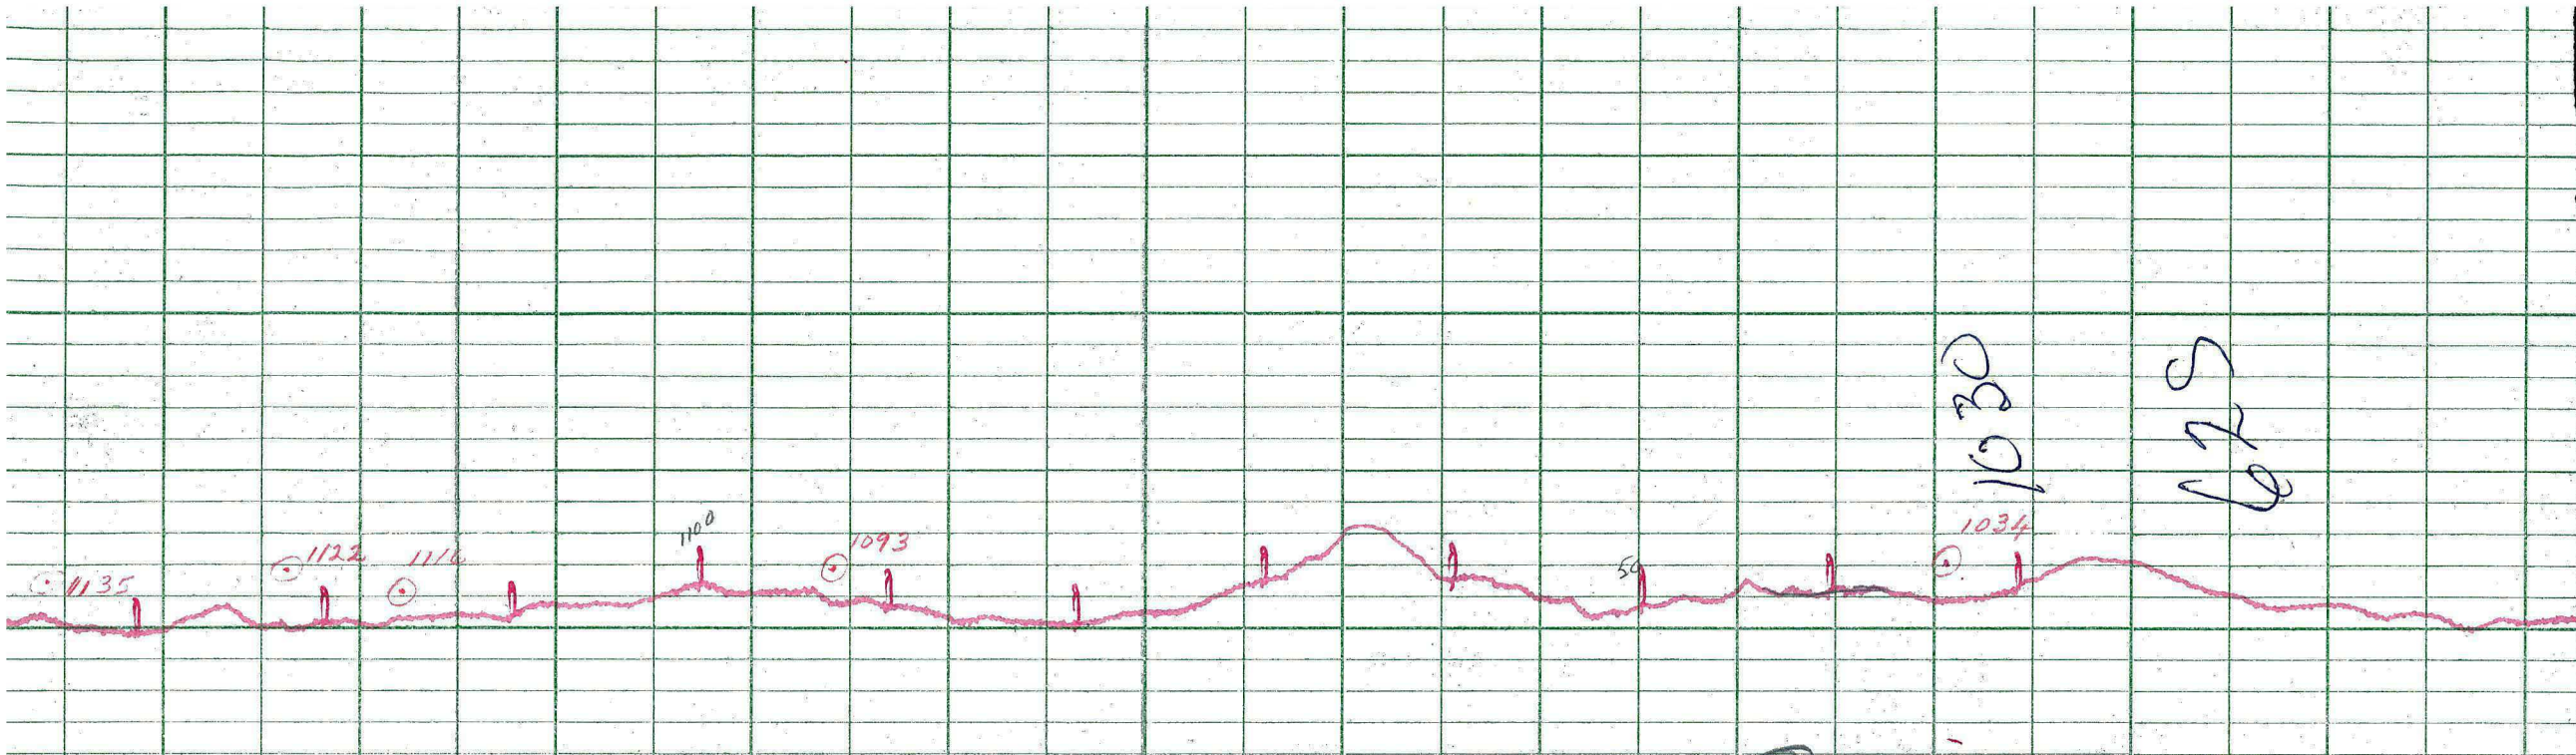

LOCKWOOD SURVEY CORPORATION LIMITED

CONTRACT # G-3174
FLIGHT # 5
DATE FLOWN SEPT 3/65
AIRCRAFT MLL
FLYING HEIGHT 200'

PROFILES
GULF MAGNETOMETER Mk III 4"/MINUTE
SENSITIVITY 1200γ
APN-1 RADIO ALTIMETER /MINUTE
SENSITIVITY

LINE No. 62-5

017377

LOCKWOOD SURVEY CORP., LTD.
ELECTROMAGNETOMETER PROFILES.

Job No..... Flight No.....
Date Flown..... Aircraft..... Line No.....
Sensitivity, In Phase..... Out of Phase.....
Flying Height..... Bird Height.....
Tape Speed.....

LOCKWOOD SURVEY CORP., LTD.

GULF MK III AIRBORNE MAGNETOMETER PROFILE

Job No. J. 3174 Flight No. 5
 Date Flown SEPT. 3/65 Aircraft MILL Line No. 42-5
 Sensitivity Full Scale 1200 γ Steps 100 γ
 Height Flown 200' Tape Speed 4" PM

675
 1030

LOCKWOOD SURVEY CORP., LTD.
GULF MK 111 AIRBORNE MAGNETOMETER PROFILE
 Job No. J-3174 Flight No. 5
 Date Flown SEPT. 3/65 Aircraft M4 Line No. 62-5
 Sensitivity Full Scale 1200 Steps 1000
 Height Flown 200' Tape Speed 4"PM