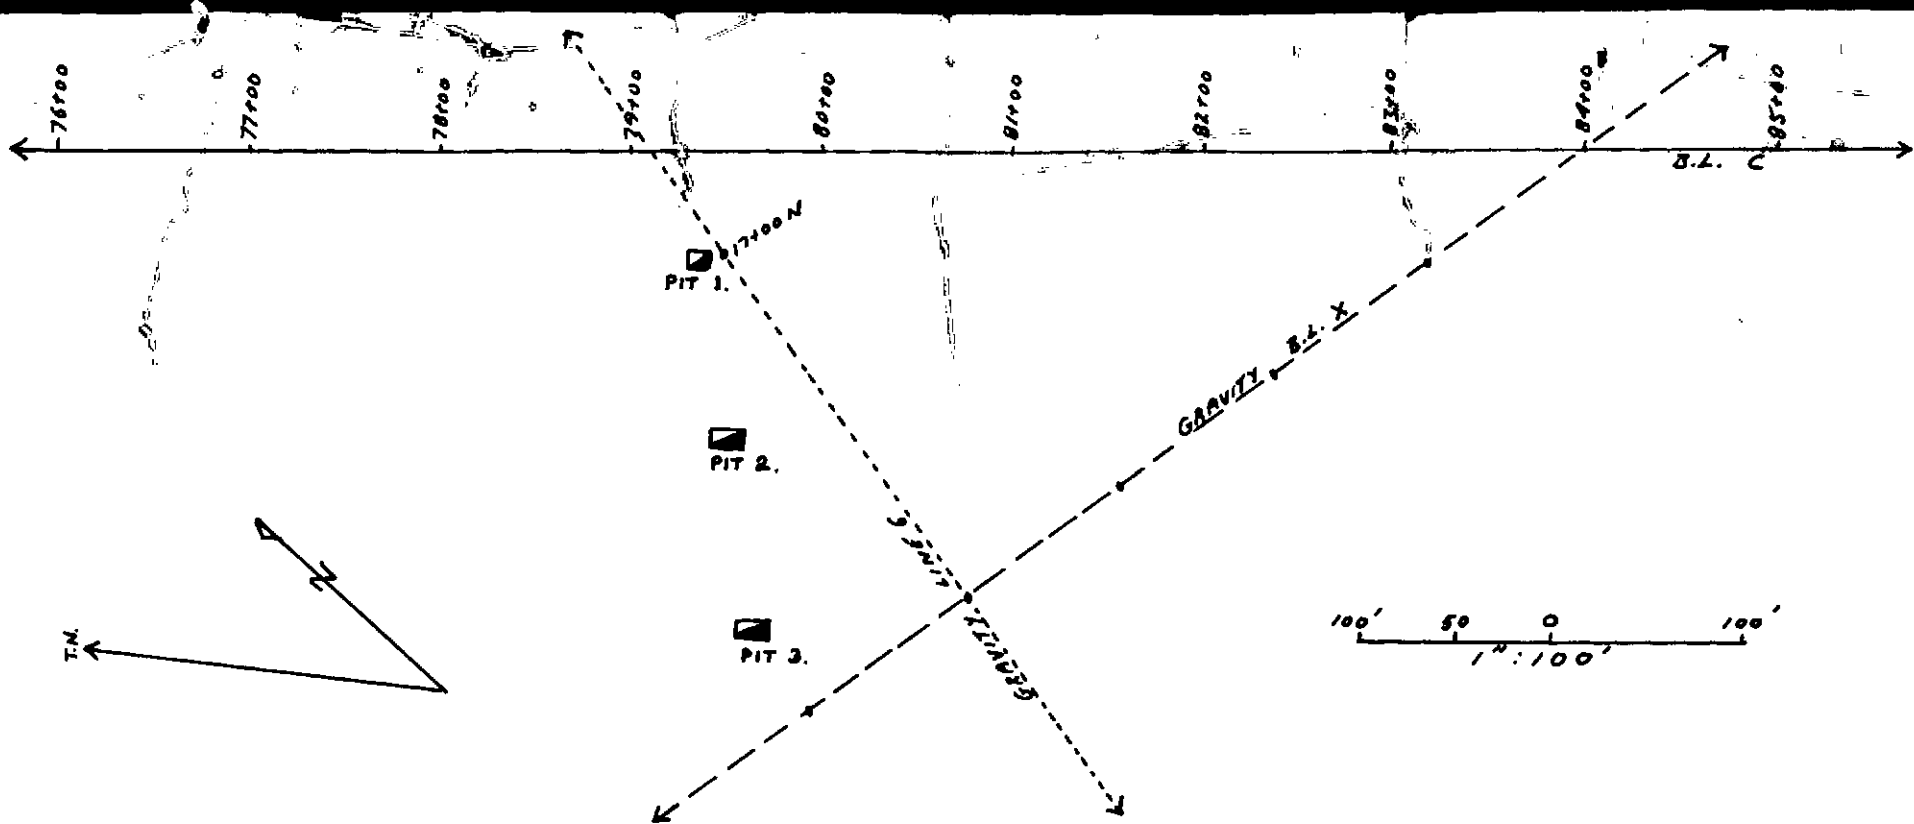

DY GROUP
LOCATION OF PROSPECT PITS
DUG BY: JACKLAK
J. BROCK
SAMPLED BY: J. BROCK

OCT 4, 1964