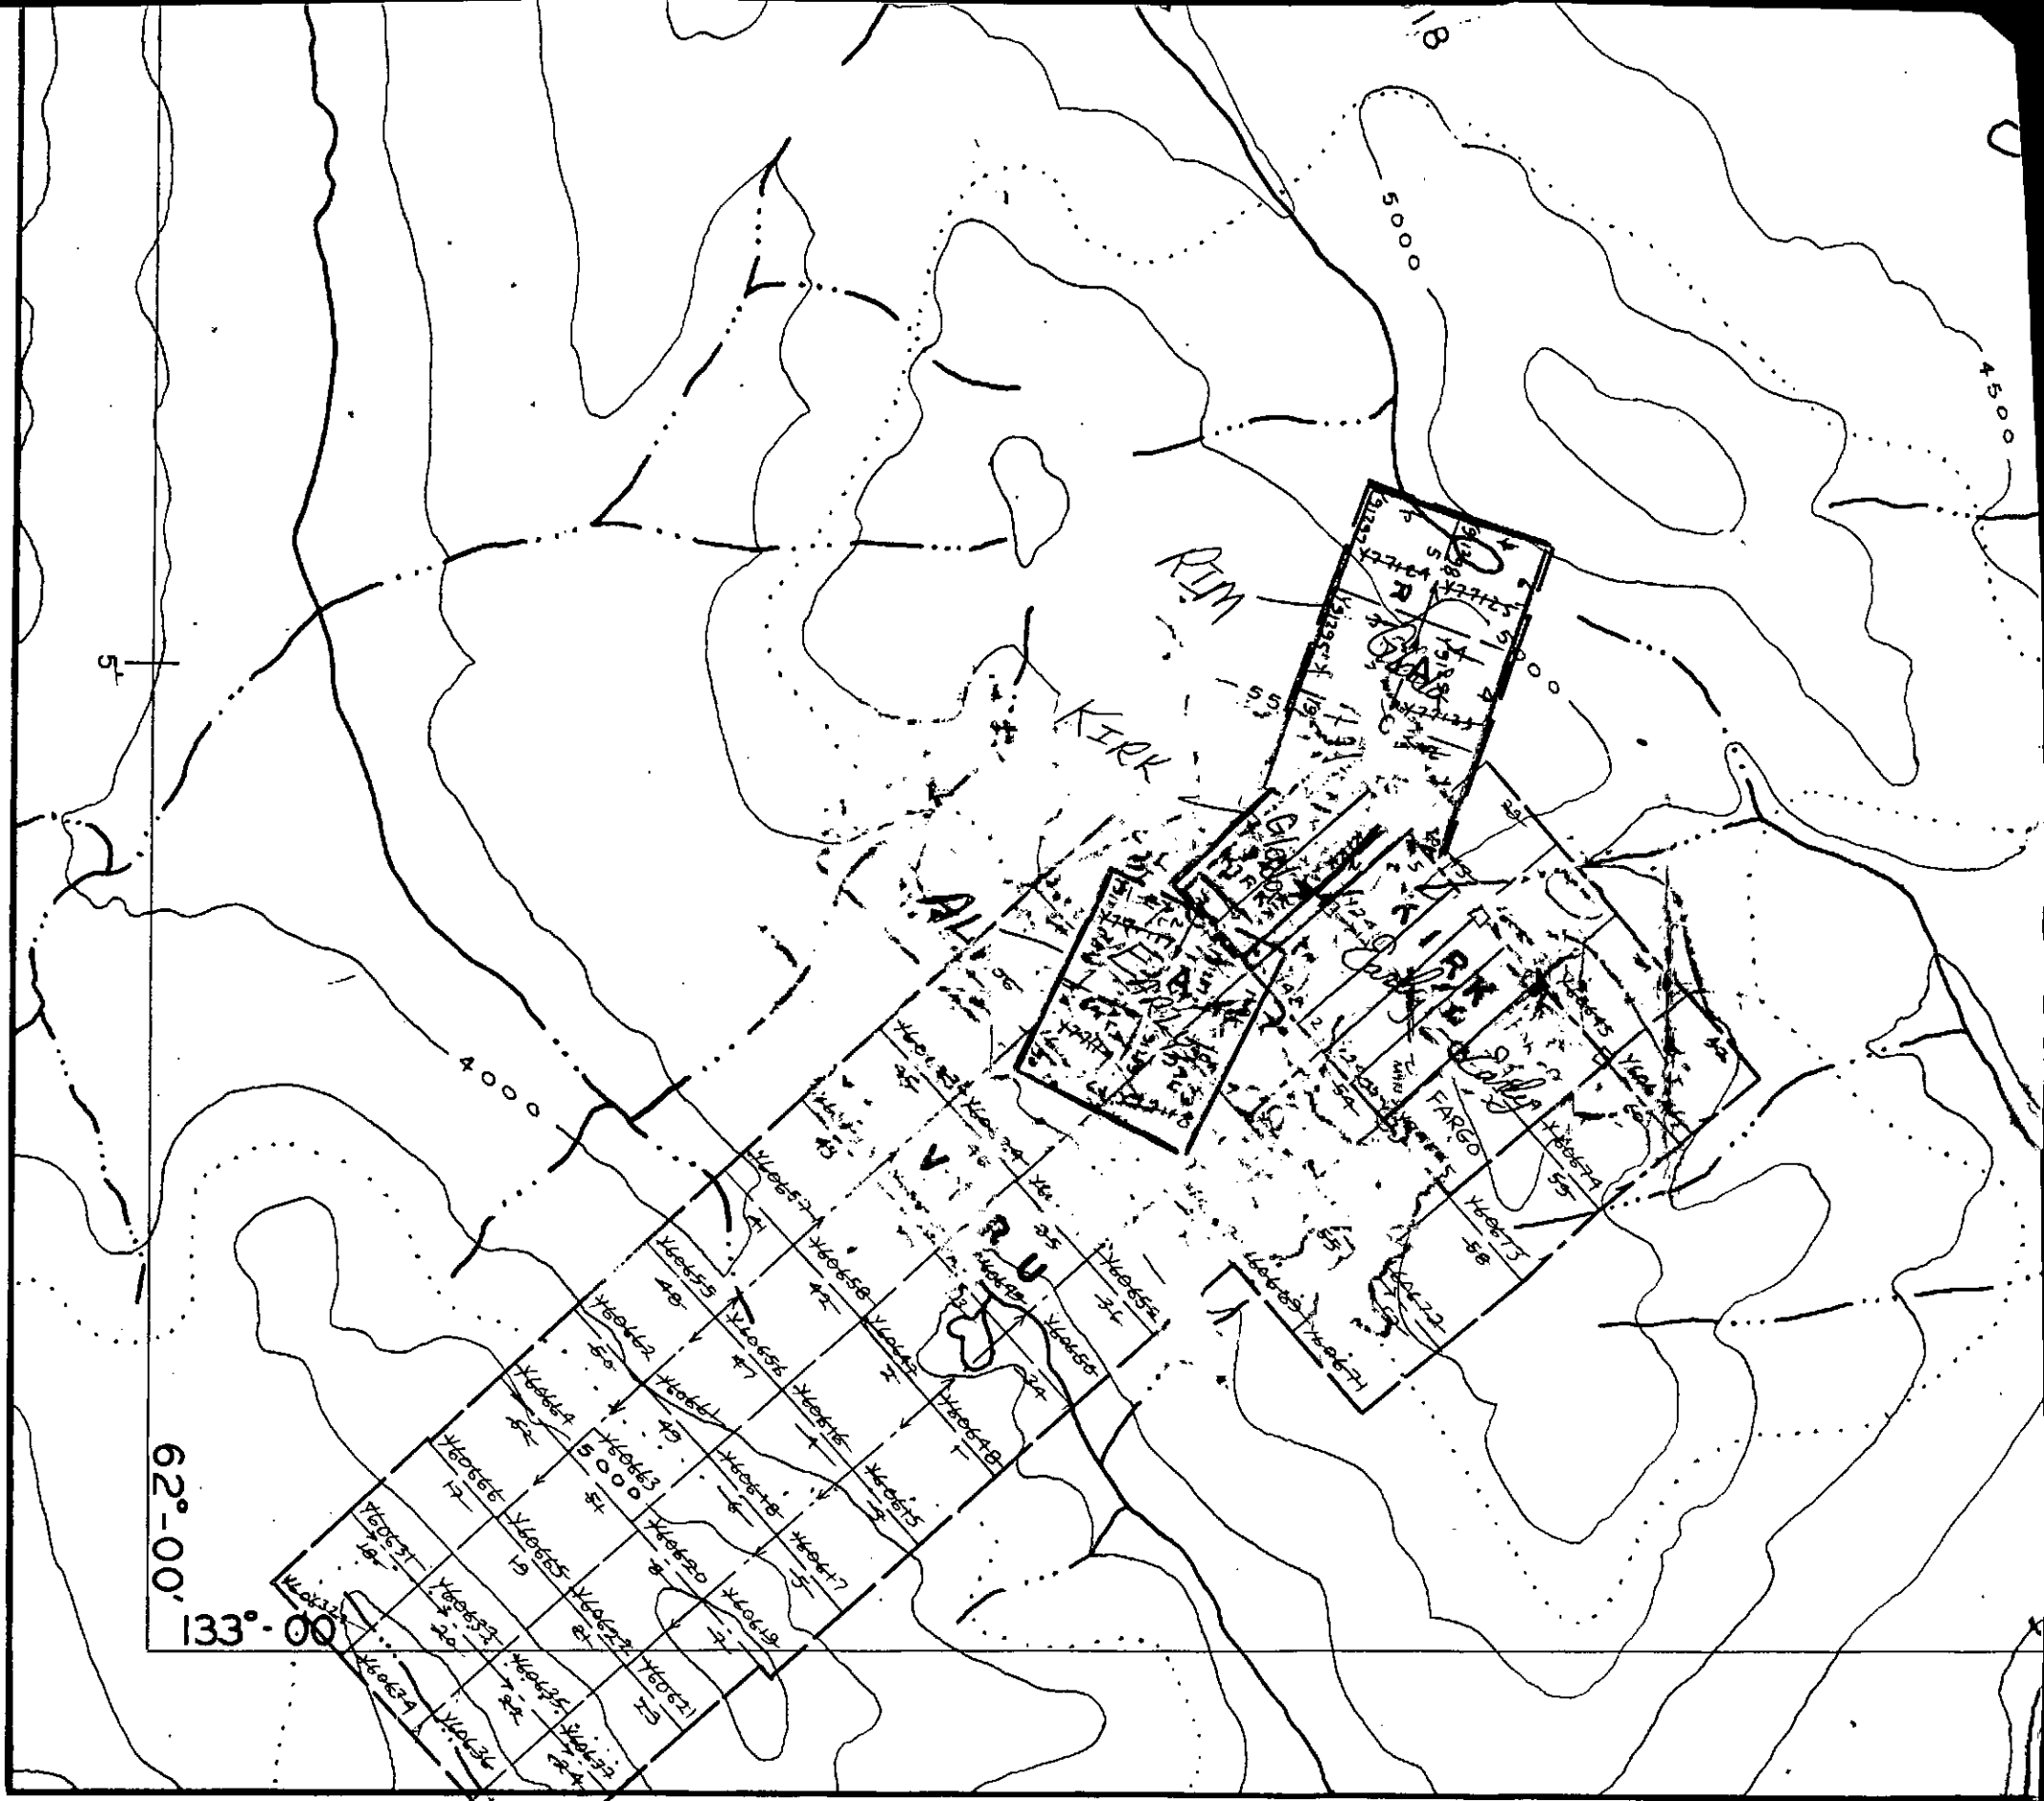

		Y	ANNUAL DATES	RECORD DATES
KIRK	- 1	Y 91291		
KIRK	- 2	Y 91292		
RIM	- 1	Y 91293		
"	- 2	Y 91294	GLADDA	
"	- 3	Y 91295	Oct 7	at 74
"	- 4	Y 91296	1975	
"	- 5	Y 91297		
"	- 6	Y 91298		
A.L.	- 1	Y 60627		
"	- 2	Y 60628	Oct 7	
"	- 3	Y 60629	1975	
"	- 4	Y 60625		
"	- 5	Y 60626		

B. Phung FROM MIN. REC. THUR
9 Sept 75

62°-00'
133°-00'

105K 3

105K 3

017877

844 - 463
 ASR @ 5571
 Aligned at
 122.5' -
 distance remaining of
 5 lines of 3000'
 = 15000'
 = 4500'
 = 21000' in
 44115