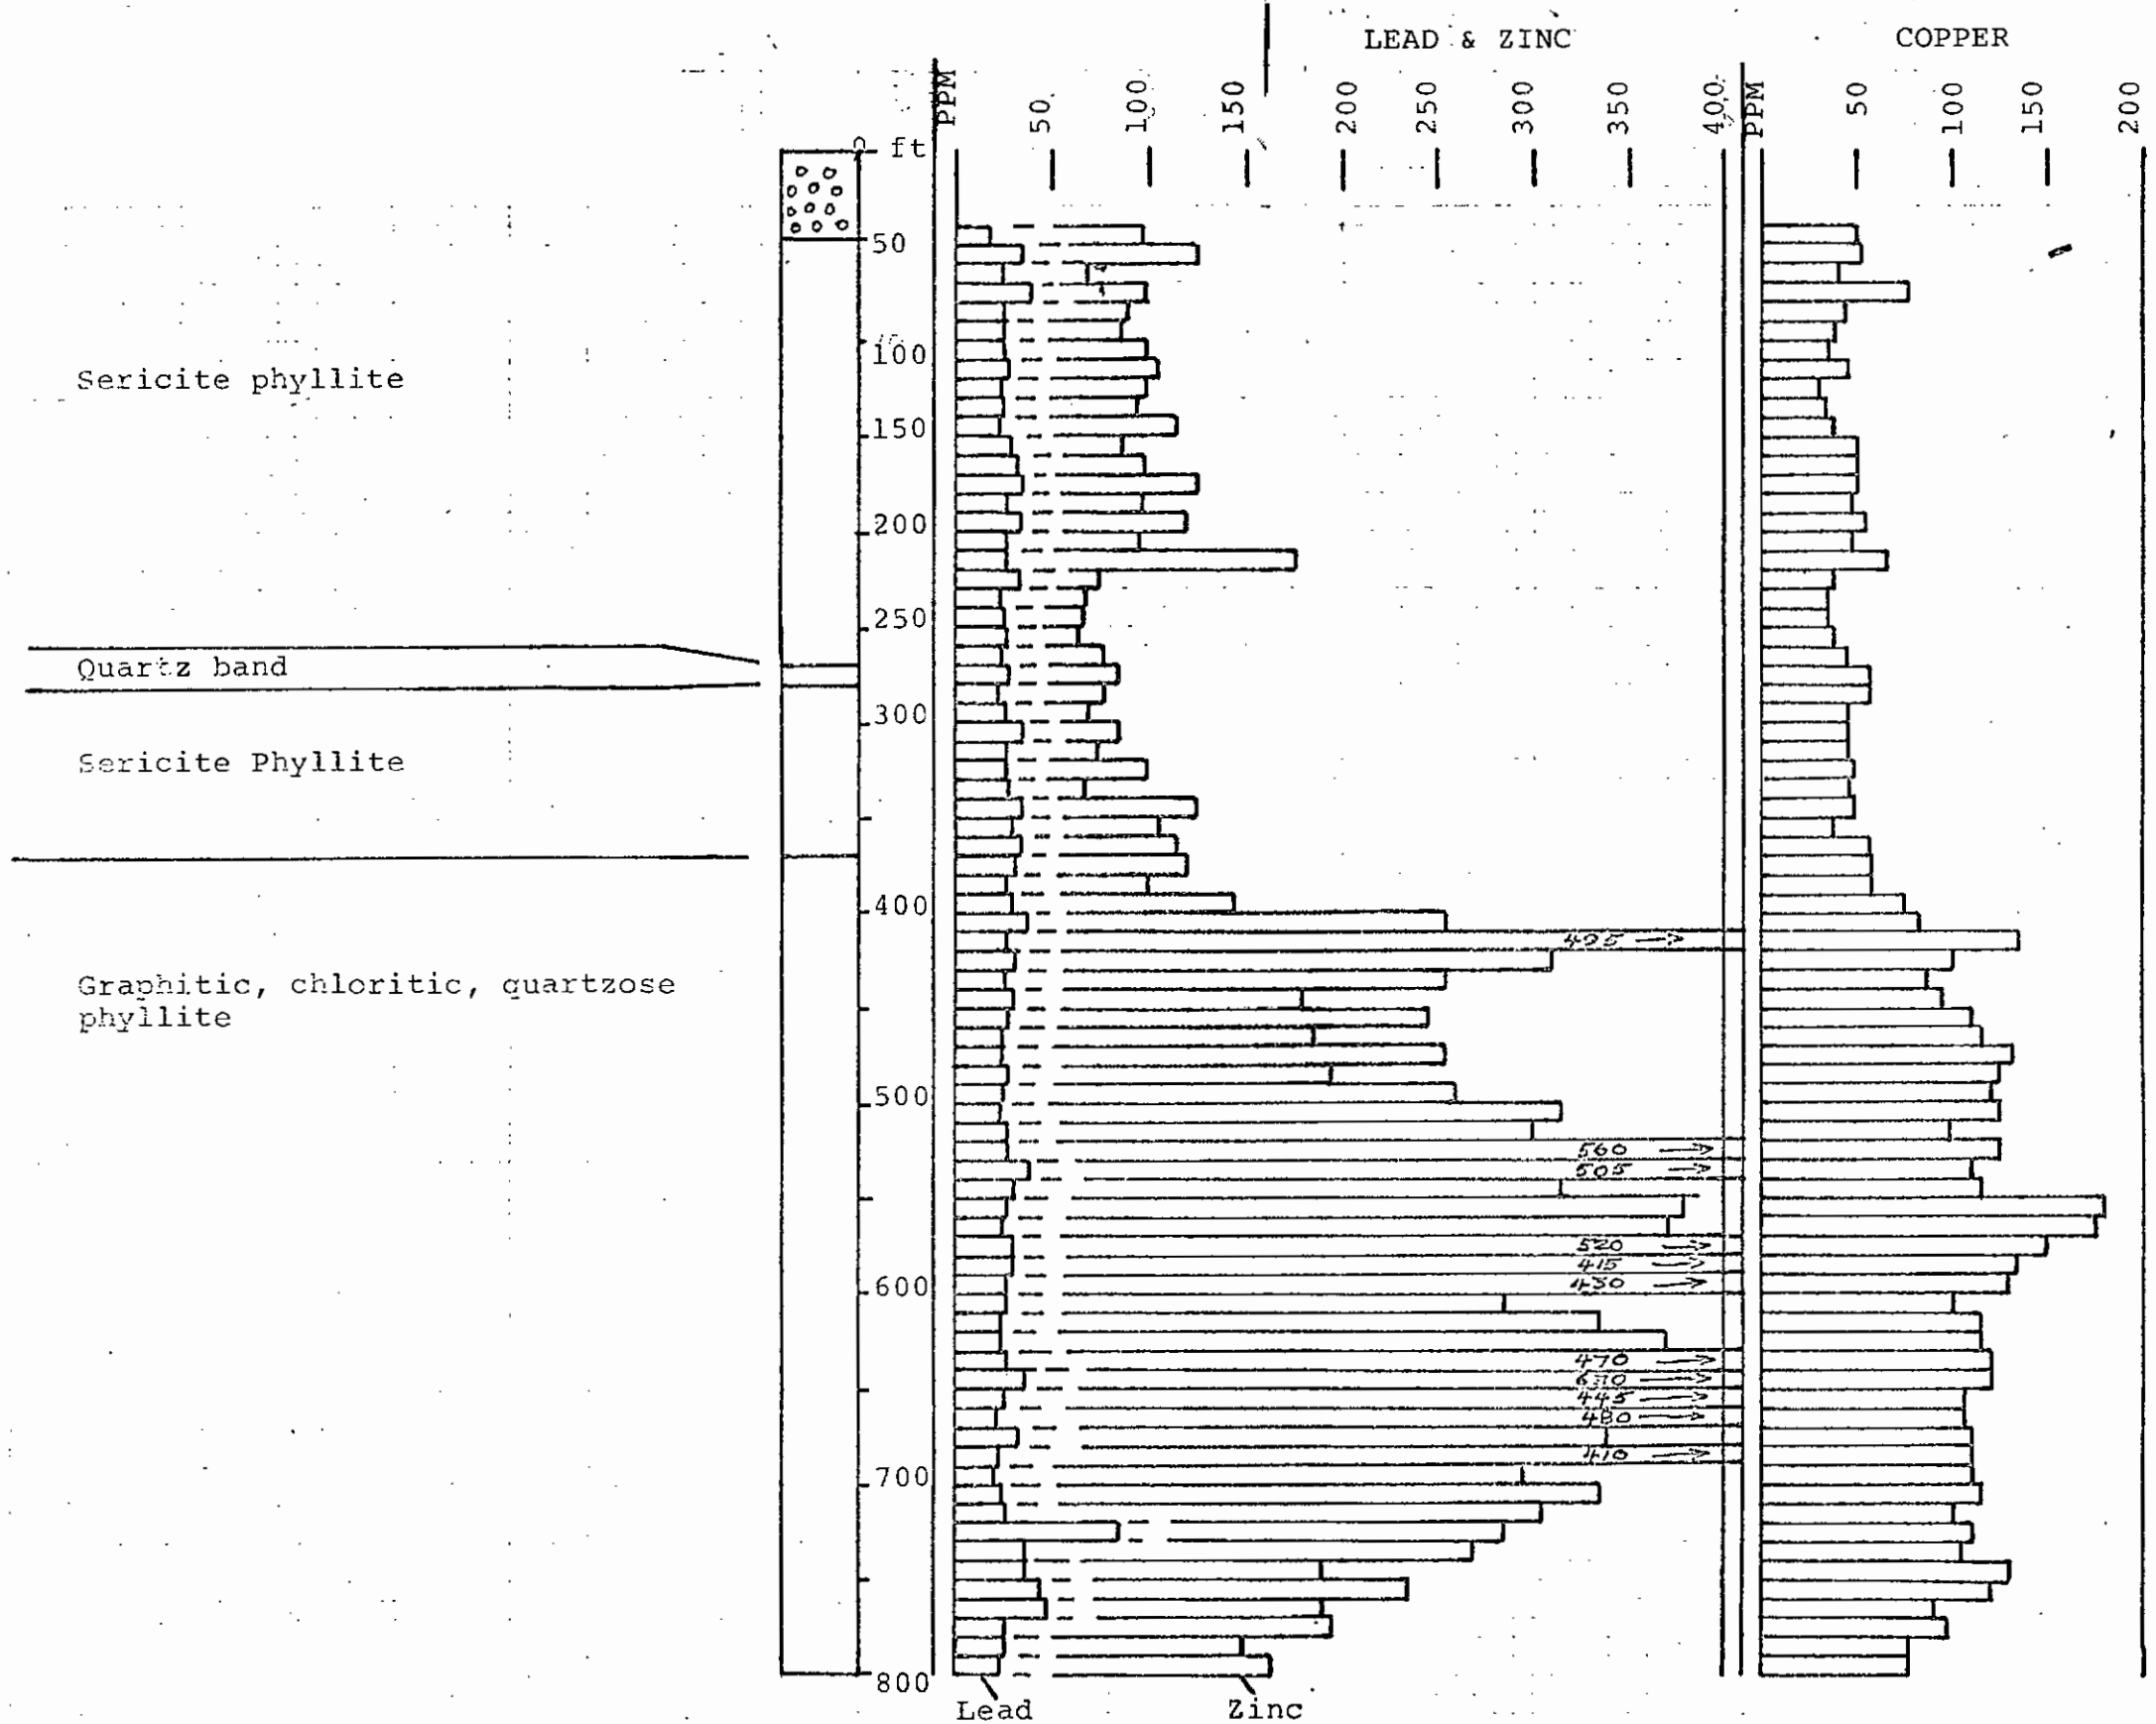

DYNASTY EXPLORATIONS LIMITED  
DRILL LOG FOR NASTY ROTARY HOLE #1  
ECHO CLAIMS (DYNASTY) 105-K-2

018119

Dark graphitic phyllite  
pyrrhotite > pyrite

Geology By: J.F. Fairley 1965

DYNASTY EXPLORATIONS LIMITED  
DRILL LOG FOR NASTY ROTARY HOLE #2  
ECHO CLAIMS (DYNASTY) 105-K-2

Dark Graphitic phyllite

Geology by: J.F. Fairley 1965

Geology By:  
Geochemical  
Analysis:

J.F. Fairley: 1965  
Barringer Research Ltd.,  
using HClO<sub>4</sub> Extraction

DYNASTY EXPLORATIONS LIMITED  
DRILL LOG FOR NASTY ROTARY HOLE #3  
ECHO CLAIMS (Dynasty) 105-K-2